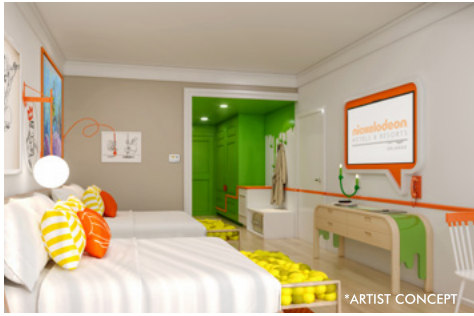

*ARTIST CONCEPT