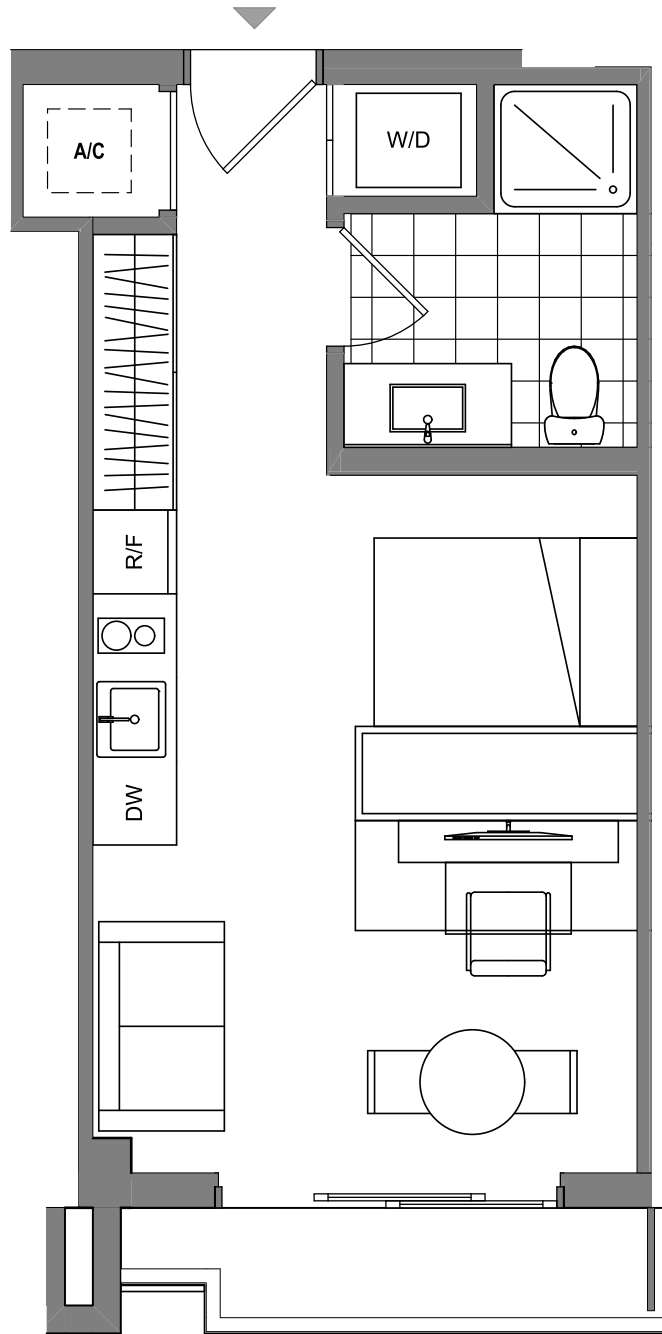

THE
TOWER

Levels 4-11

14 UNIT

7 | STUDIOS / 1 BATH

2 | 1 BD / 1 BATH

1 | 1 BD / 1.5 BATH

4 | 1 BD + DEN / 2 BATH

THE
TOWER

Levels 12-36

14 UNIT

- 4 | STUDIOS / 1 BATH
- 2 | 1 BD / 1 BATH
- 2 | 1 BD / 1.5 BATH
- 4 | 1 BD + DEN / 2 BATH
- 2 | 2 BD / 2 BATH

THE
RESIDENCES

UNIT 00

Studio / 1 Bath

Interior 458 sq. ft. | 43 m²
 Exterior 42 sq. ft. | 4 m²
Total 500 sq. ft. | 47 m²

THE
RESIDENCES

UNIT 01A/12B

Studio / 1 Bath

Interior 458 sq. ft. | 43 m2
 Exterior 145 sq. ft. | 13 m2
Total 603 sq. ft. | 57 m2

THE
RESIDENCES

UNIT 01B/12A

Studio / 1 Bath

Interior 385 sq. ft. | 36 m2

Exterior 36 sq. ft. | 3 m2

Total 421 sq. ft. | 39 m2

THE
RESIDENCES

UNIT 04/09

Studio / 1 Bath

Interior 401 sq. ft. | 37 m²

Exterior 38 sq. ft. | 4 m²

Total 439 sq. ft. | 41 m²