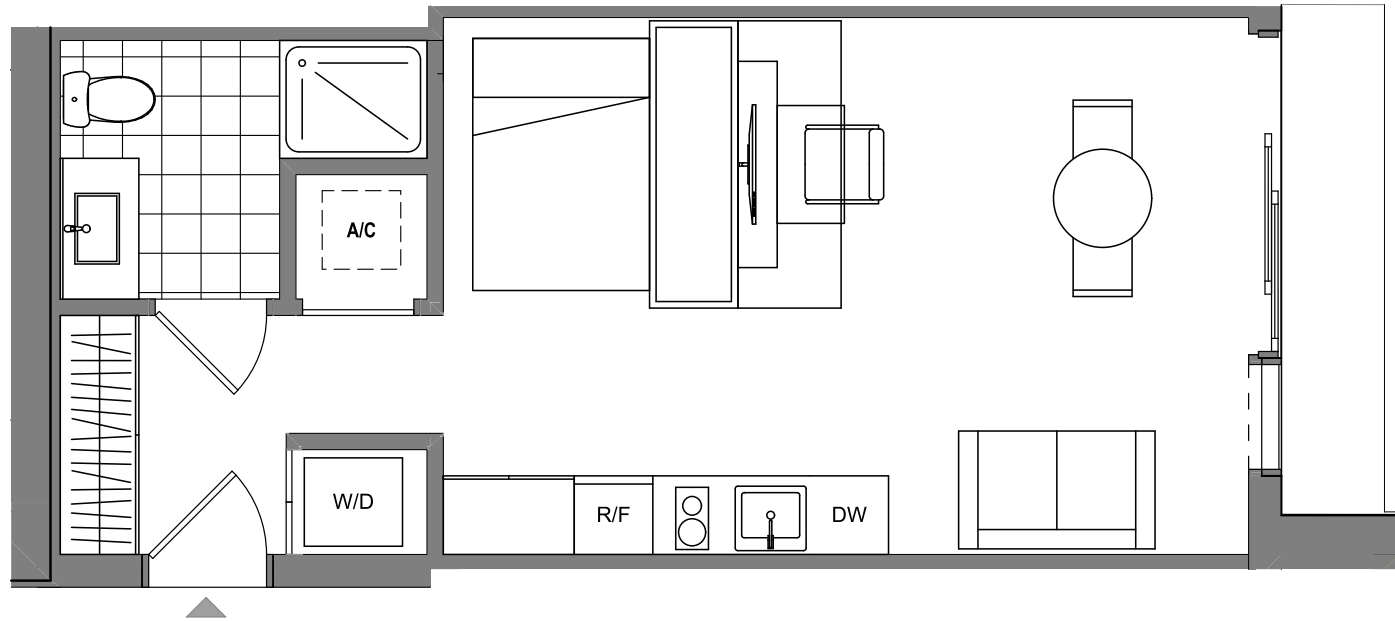

THE
TOWER

Levels 4-11

14 UNIT

7 | STUDIOS / 1 BATH

2 | 1 BD / 1 BATH

1 | 1 BD / 1.5 BATH

4 | 1 BD + DEN / 2 BATH

THE
TOWER

Levels 12-36

14 UNIT

- 4 | STUDIOS / 1 BATH
- 2 | 1 BD / 1 BATH
- 2 | 1 BD / 1.5 BATH
- 4 | 1 BD + DEN / 2 BATH
- 2 | 2 BD / 2 BATH

THE
RESIDENCES

UNIT 00

Studio / 1 Bath

Interior 458 sq. ft. | 43 m²
 Exterior 42 sq. ft. | 4 m²
Total 500 sq. ft. | 47 m²

THE
RESIDENCES

UNIT 01A/12B

Studio / 1 Bath

Interior 458 sq. ft. | 43 m2
 Exterior 145 sq. ft. | 13 m2
Total 603 sq. ft. | 57 m2

THE
RESIDENCES

UNIT 01B/12A

Studio / 1 Bath

Interior 385 sq. ft. | 36 m2

Exterior 36 sq. ft. | 3 m2

Total 421 sq. ft. | 39 m2

THE
RESIDENCES

UNIT 04/09

Studio / 1 Bath

Interior 401 sq. ft. | 37 m²

Exterior 38 sq. ft. | 4 m²

Total 439 sq. ft. | 41 m²