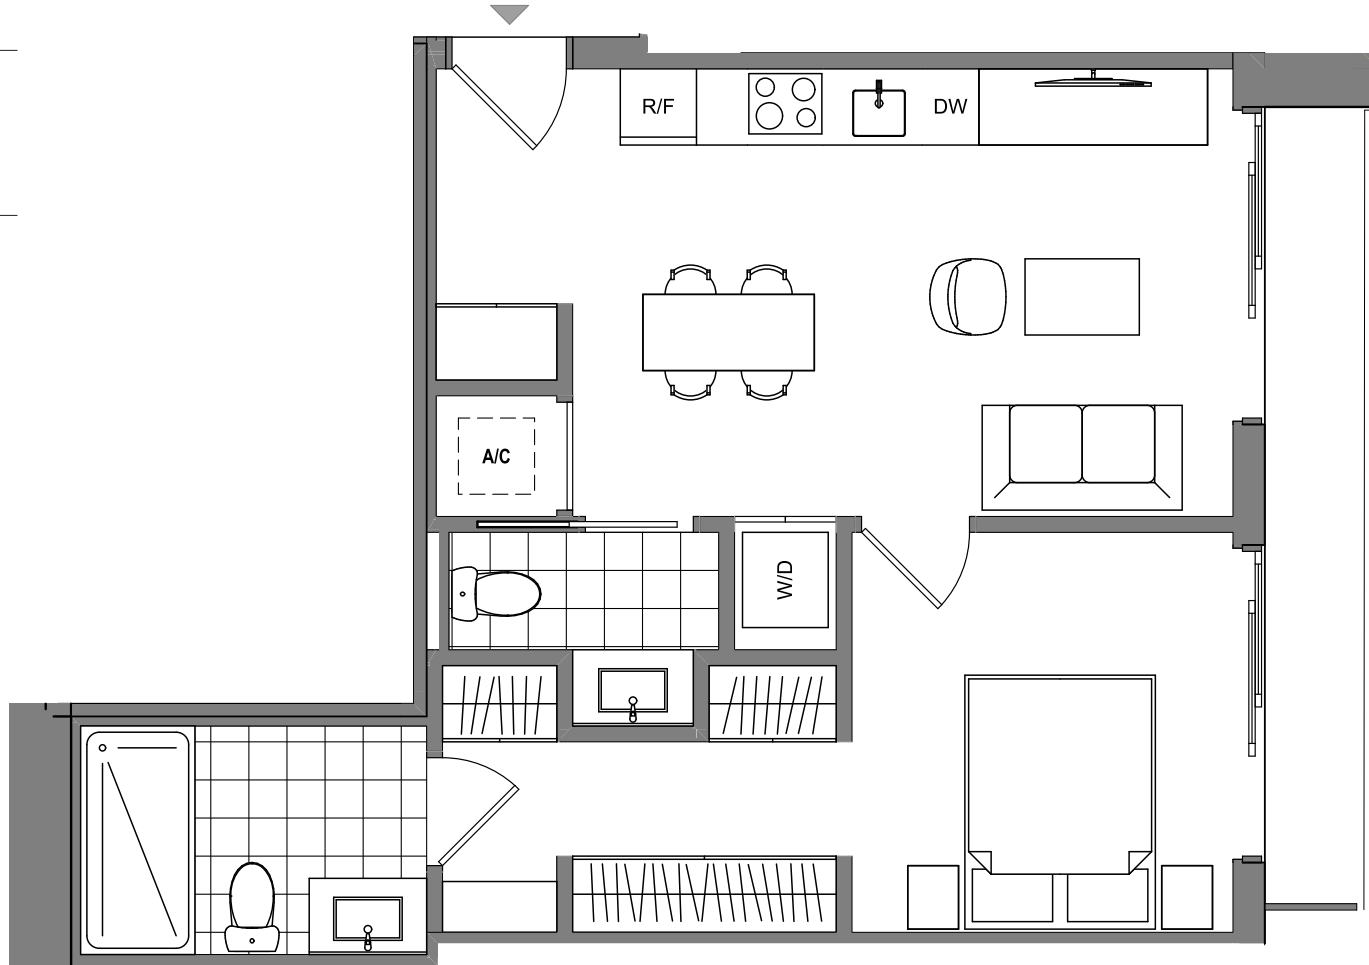

Exterior 62 sq. ft. | 6 m2

Total 633 sq. ft. | 59 m2

THE
RESIDENCES

UNIT 13

1 Bed / 1.5 Bath

Interior 591 sq. ft. | 55 m²

Exterior 63 sq. ft. | 6 m²

Total 654 sq. ft. | 61 m²

THE
RESIDENCES

UNIT 08

1 Bed / 1 Bath

Interior 606 sq. ft. | 56 m²

Exterior 156 sq. ft. | 14 m²

Total 762 sq. ft. | 70 m²

THE
RESIDENCES

UNIT 02/03/10/11

Exterior 180 sq. ft. | 17 m²

Total 1,015 sq. ft. | 95 m²