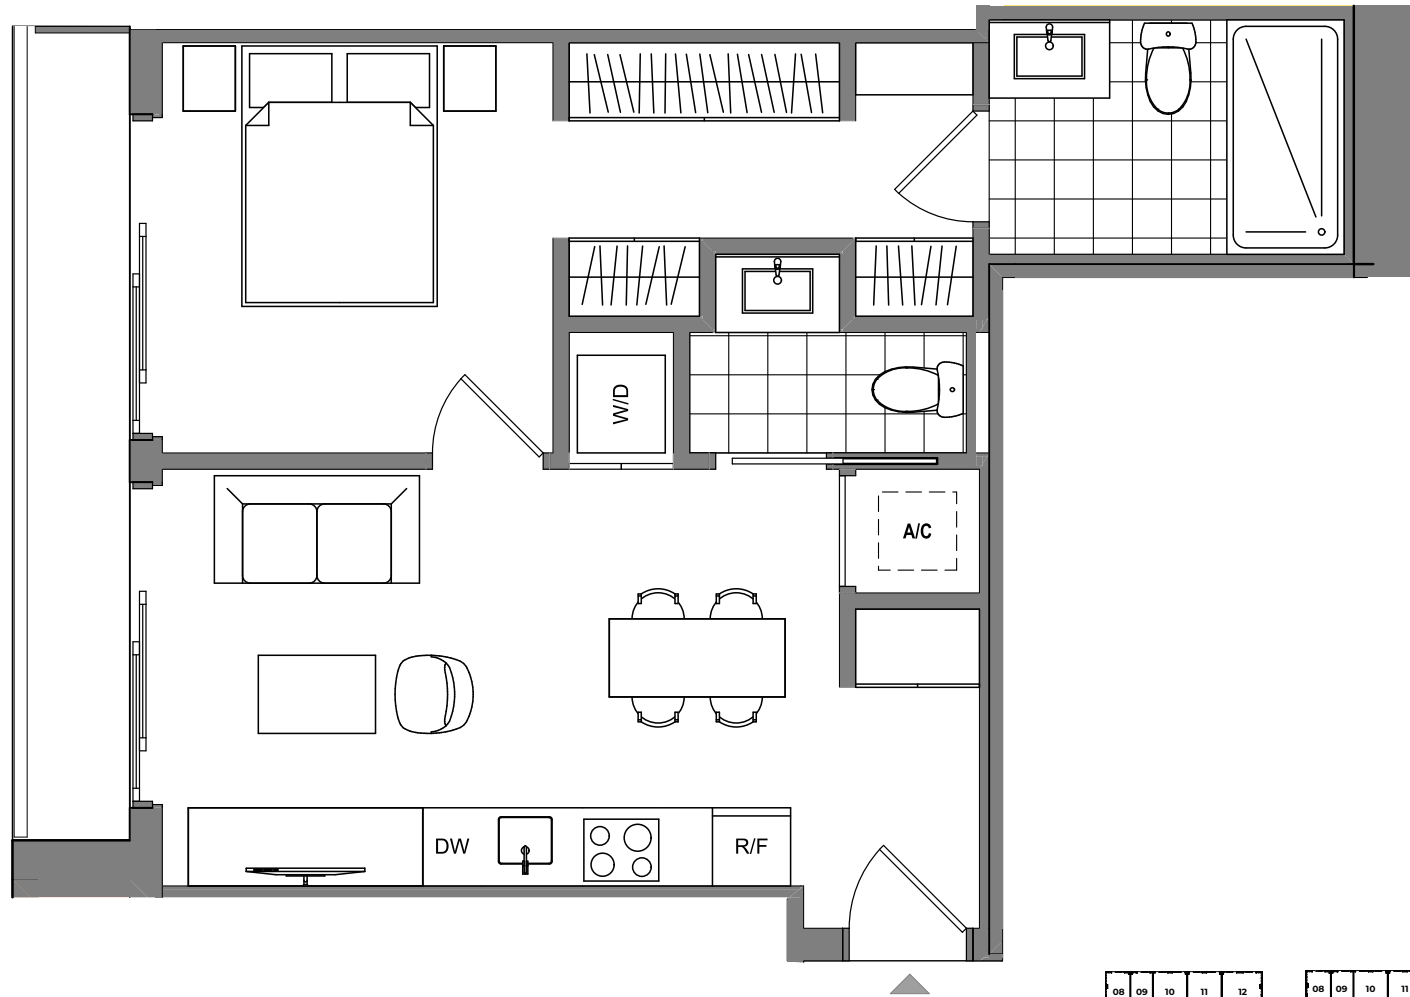

1 Bed / 1 Bath

Interior 551 sq. ft. | 51 m²

Exterior 138 sq. ft. | 13 m²

Total 689 sq. ft. | 64 m²

THE
RESIDENCES

UNIT 06

1 Bed / 1.5 Bath

Interior 571 sq. ft. | 53 m2

Exterior 62 sq. ft. | 6 m2

Total 633 sq. ft. | 59 m2

THE
RESIDENCES

UNIT 13

1 Bed / 1.5 Bath

Interior 591 sq. ft. | 55 m²

Exterior 63 sq. ft. | 6 m²

Total 654 sq. ft. | 61 m²

Exterior 180 sq. ft. | 17 m²

Total 1,015 sq. ft. | 95 m²