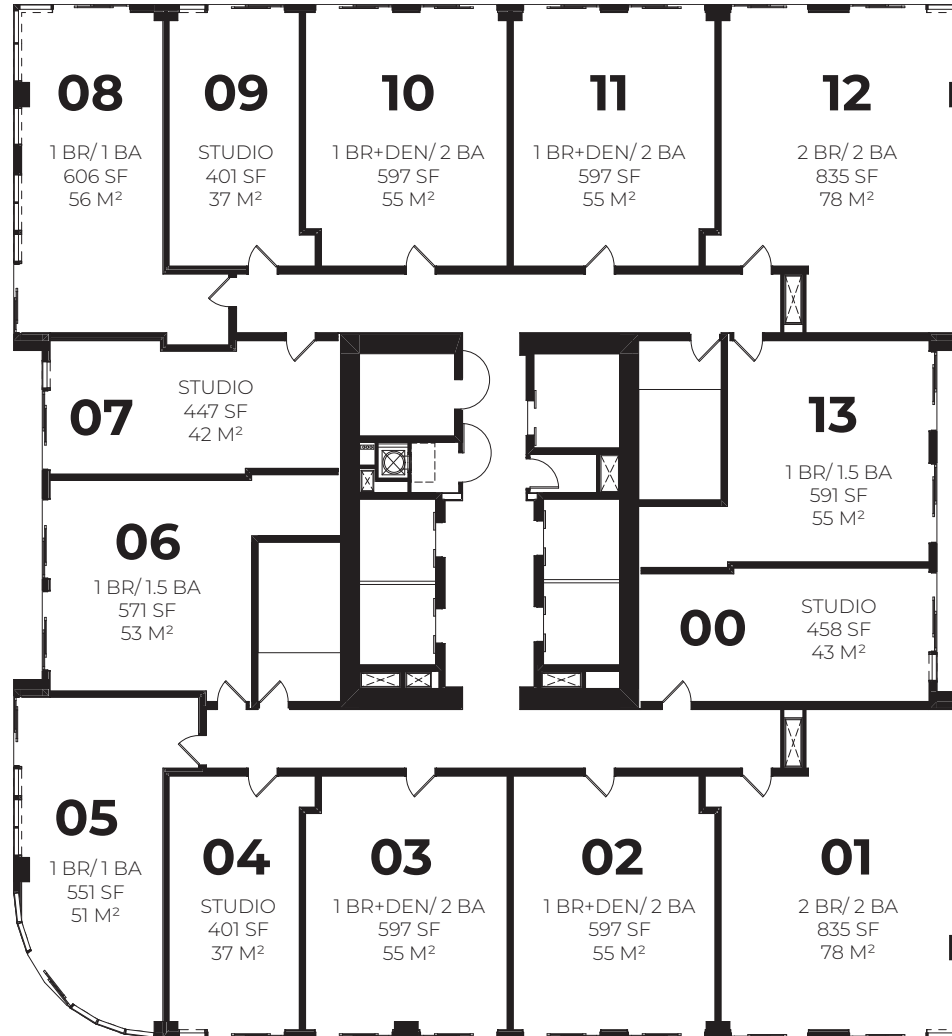

THE
TOWER

Levels 4-11

14 UNIT

7 | STUDIOS / 1 BATH

2 | 1 BD / 1 BATH

1 | 1 BD / 1.5 BATH

4 | 1 BD + DEN / 2 BATH

THE
TOWER

Levels 12-36

14 UNIT

- 4 | STUDIOS / 1 BATH
- 2 | 1 BD / 1 BATH
- 2 | 1 BD / 1.5 BATH
- 4 | 1 BD + DEN / 2 BATH
- 2 | 2 BD / 2 BATH

THE
RESIDENCES

UNIT 00

Studio / 1 Bath

Interior 458 sq. ft. | 43 m²
 Exterior 42 sq. ft. | 4 m²
Total 500 sq. ft. | 47 m²

THE
RESIDENCES

UNIT 01A/12B

Studio / 1 Bath

Interior 458 sq. ft. | 43 m2
 Exterior 145 sq. ft. | 13 m2
Total 603 sq. ft. | 57 m2

THE
RESIDENCES

UNIT 01B/12A

Studio / 1 Bath

Interior 385 sq. ft. | 36 m2

Exterior 180 sq. ft. | 17 m²

Total 1,015 sq. ft. | 95 m²