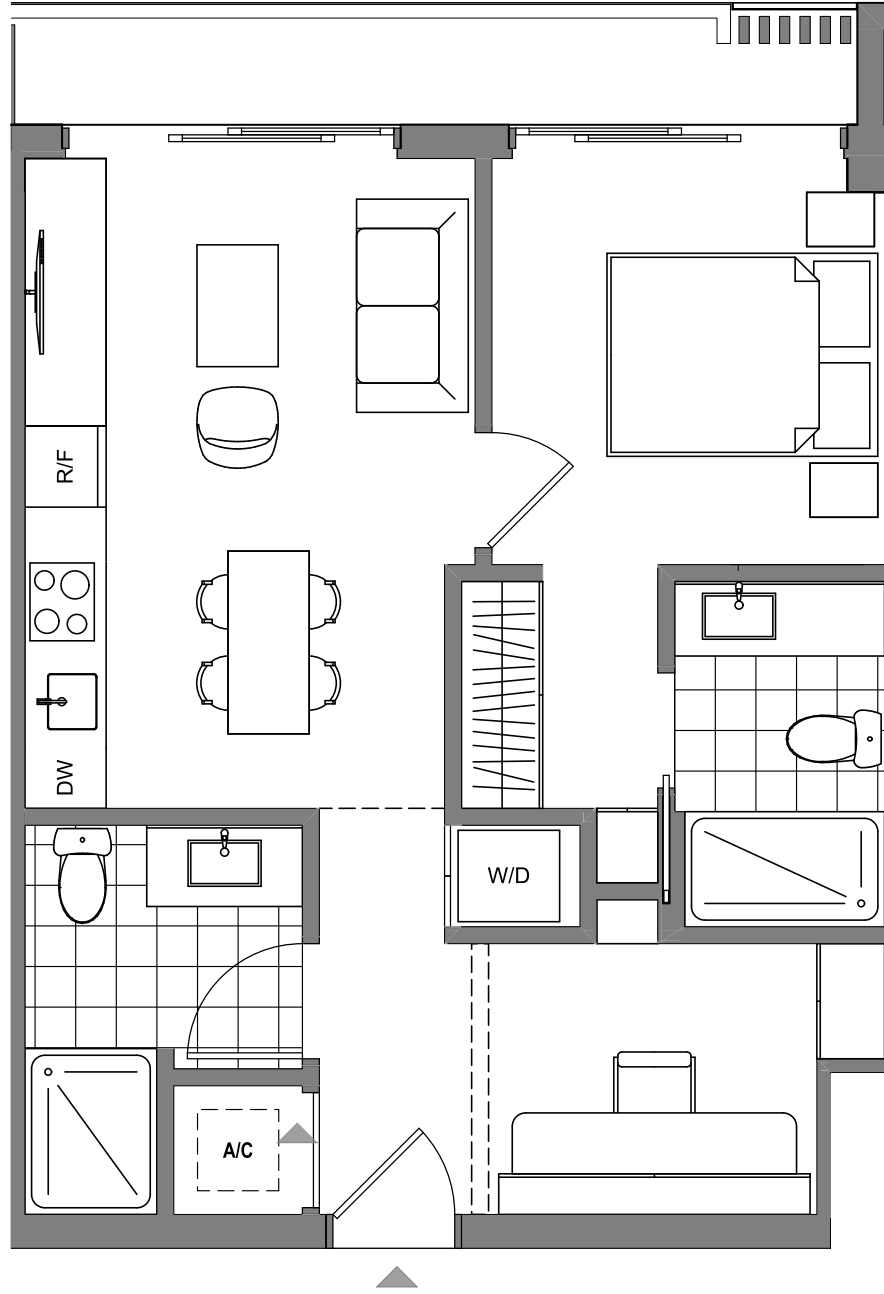

Exterior 62 sq. ft. | 6 m2

Total 633 sq. ft. | 59 m2

THE
RESIDENCES

UNIT 13

1 Bed / 1.5 Bath

Interior 591 sq. ft. | 55 m²

Exterior 63 sq. ft. | 6 m²

Total 654 sq. ft. | 61 m²

THE
RESIDENCES

UNIT 08

1 Bed / 1 Bath

Interior 606 sq. ft. | 56 m²

Exterior 156 sq. ft. | 14 m²

Total 762 sq. ft. | 70 m²

THE
RESIDENCES

UNIT 02/03/10/11

1 Bed + Den / 2 Bath

Interior 597 sq. ft. | 55 m2

Exterior 62 sq. ft. | 6 m2

Total 659 sq. ft. | 61 m2

THE
RESIDENCES

UNIT 01/12

2 Bed / 2 Bath

Interior 835 sq. ft. | 78 m²

Exterior 180 sq. ft. | 17 m²

Total 1,015 sq. ft. | 95 m²