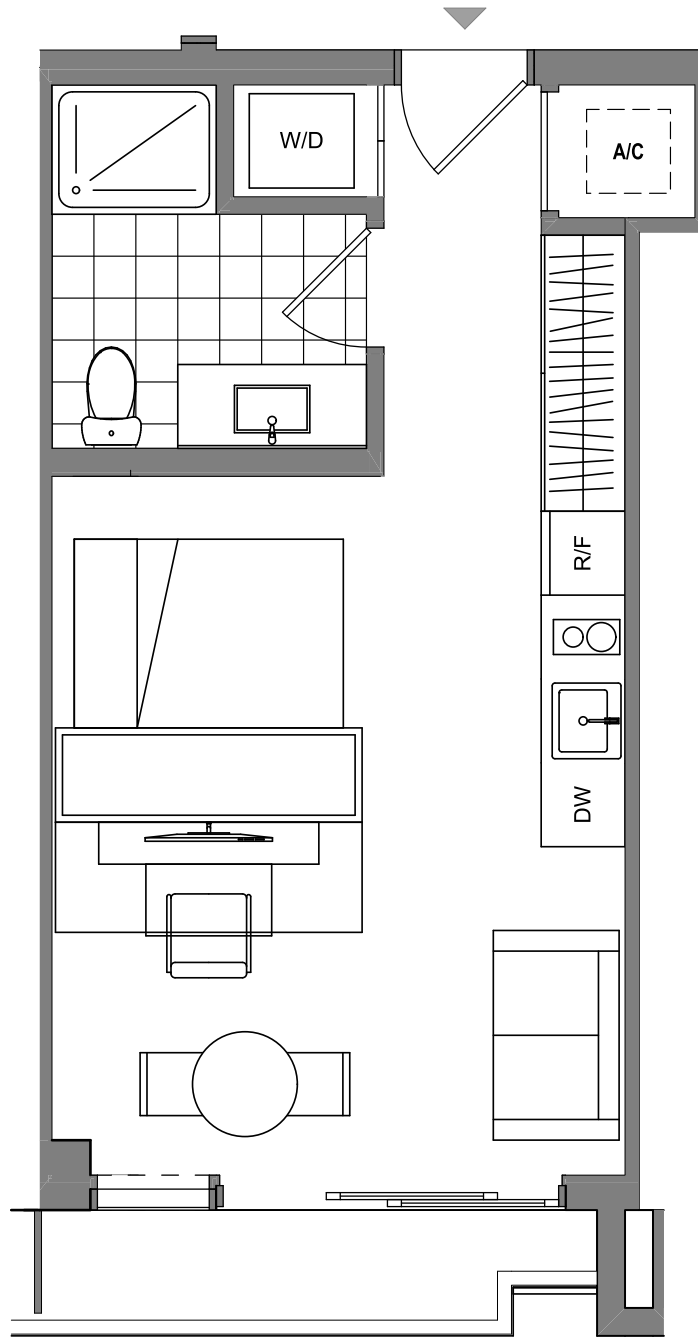

THE
RESIDENCES

UNIT 01A/12B

Studio / 1 Bath

Interior 458 sq. ft. | 43 m2
 Exterior 145 sq. ft. | 13 m2
Total 603 sq. ft. | 57 m2

THE
RESIDENCES

UNIT 01B/12A

Studio / 1 Bath

Interior 385 sq. ft. | 36 m2

Exterior 36 sq. ft. | 3 m2

Total 421 sq. ft. | 39 m2

THE
RESIDENCES

UNIT 04/09

Studio / 1 Bath

Interior 401 sq. ft. | 37 m²

Exterior 38 sq. ft. | 4 m²

Total 439 sq. ft. | 41 m²

THE
RESIDENCES

UNIT 07

Studio / 1 Bath

Interior 447 sq. ft. | 42 m²
 Exterior 39 sq. ft. | 4 m²
Total 483 sq. ft. | 46 m²

501

FIRST
RESIDENCES

THE RESIDENCES

UNIT 05

1 Bed / 1 Bath

Interior 551 sq. ft. | 51 m²

Exterior 138 sq. ft. | 13 m²

Total 689 sq. ft. | 64 m²

THE
RESIDENCES

UNIT 06

1 Bed / 1.5 Bath

Interior 571 sq. ft. | 53 m2