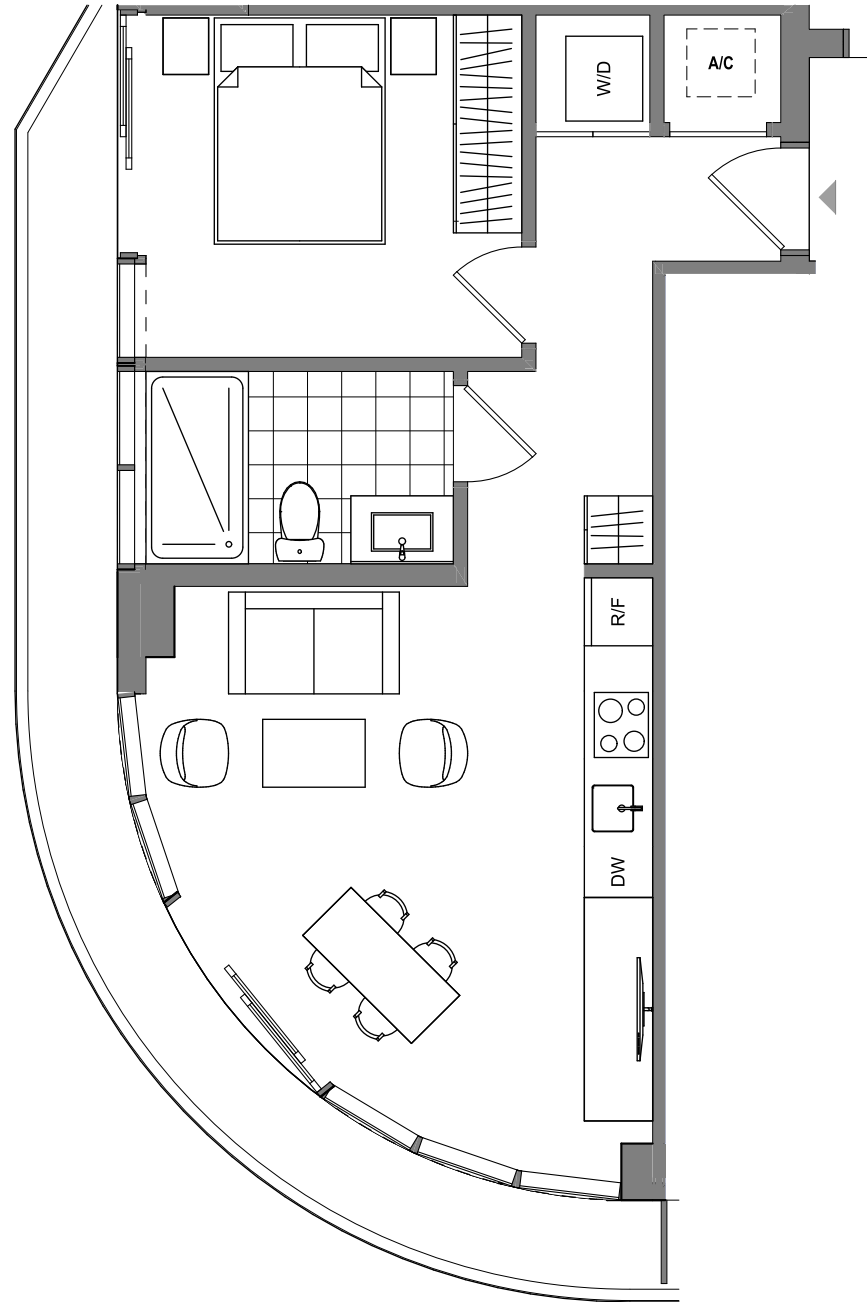

Exterior 36 sq. ft. | 3 m2

Total 421 sq. ft. | 39 m2

THE
RESIDENCES

UNIT 04/09

Studio / 1 Bath

Interior 401 sq. ft. | 37 m²

Exterior 38 sq. ft. | 4 m²

Total 439 sq. ft. | 41 m²

THE
RESIDENCES

UNIT 07

Studio / 1 Bath

Interior 447 sq. ft. | 42 m²
 Exterior 39 sq. ft. | 4 m²
Total 483 sq. ft. | 46 m²

501

FIRST
RESIDENCES

THE RESIDENCES

UNIT 05

1 Bed / 1 Bath

Interior 551 sq. ft. | 51 m²

Exterior 138 sq. ft. | 13 m²

Total 689 sq. ft. | 64 m²

THE
RESIDENCES

UNIT 06

1 Bed / 1.5 Bath

Interior 571 sq. ft. | 53 m2

Exterior 62 sq. ft. | 6 m2

Total 633 sq. ft. | 59 m2

THE
RESIDENCES

UNIT 13

1 Bed / 1.5 Bath

Interior 591 sq. ft. | 55 m²

Exterior 63 sq. ft. | 6 m²

Total 654 sq. ft. | 61 m²