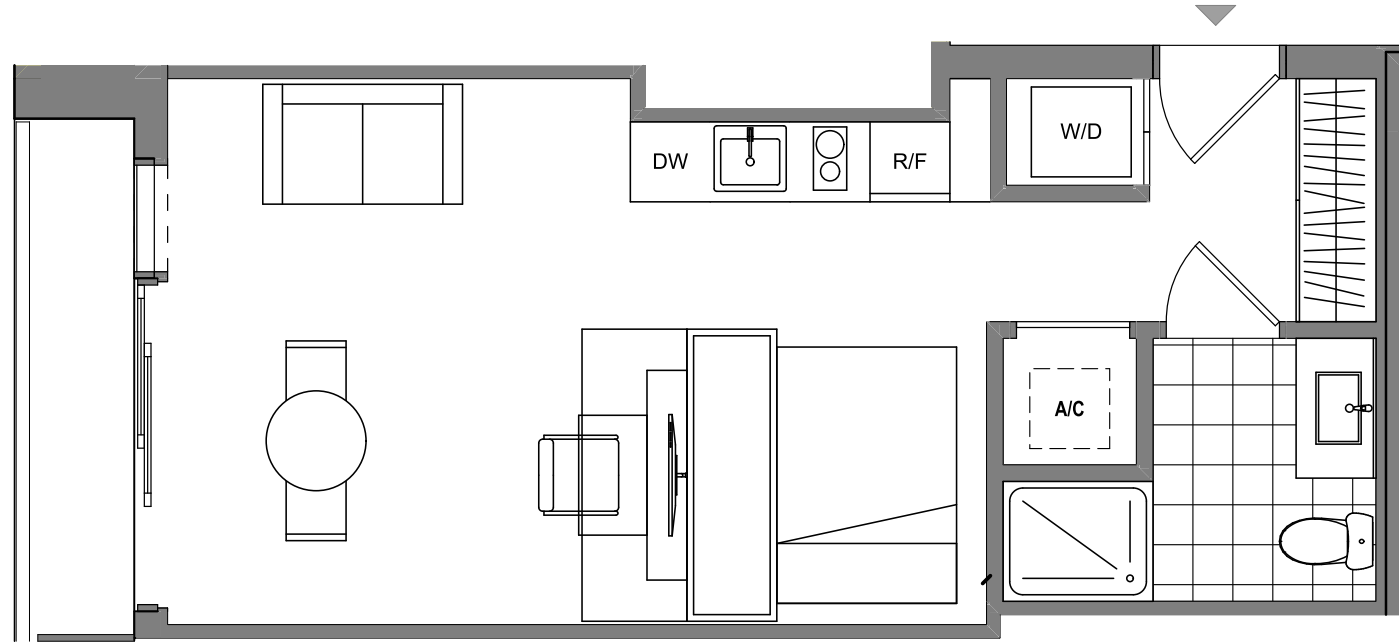

THE
RESIDENCES

UNIT 01A/12B

Studio / 1 Bath

Interior 458 sq. ft. | 43 m2
 Exterior 145 sq. ft. | 13 m2
Total 603 sq. ft. | 57 m2

THE
RESIDENCES

UNIT 01B/12A

Studio / 1 Bath

Interior 385 sq. ft. | 36 m2

Exterior 36 sq. ft. | 3 m2

Total 421 sq. ft. | 39 m2

THE
RESIDENCES

UNIT 04/09

Studio / 1 Bath

Interior 401 sq. ft. | 37 m²

Exterior 38 sq. ft. | 4 m²

Total 439 sq. ft. | 41 m²

THE
RESIDENCES

UNIT 07

Studio / 1 Bath

Interior 447 sq. ft. | 42 m²
 Exterior 39 sq. ft. | 4 m²
Total 483 sq. ft. | 46 m²

501

FIRST
RESIDENCES

THE RESIDENCES

UNIT 05

1 Bed / 1 Bath

Interior 551 sq. ft. | 51 m²

Exterior 138 sq. ft. | 13 m²

Total 689 sq. ft. | 64 m²

THE
RESIDENCES

UNIT 06

1 Bed / 1.5 Bath

Interior 571 sq. ft. | 53 m2