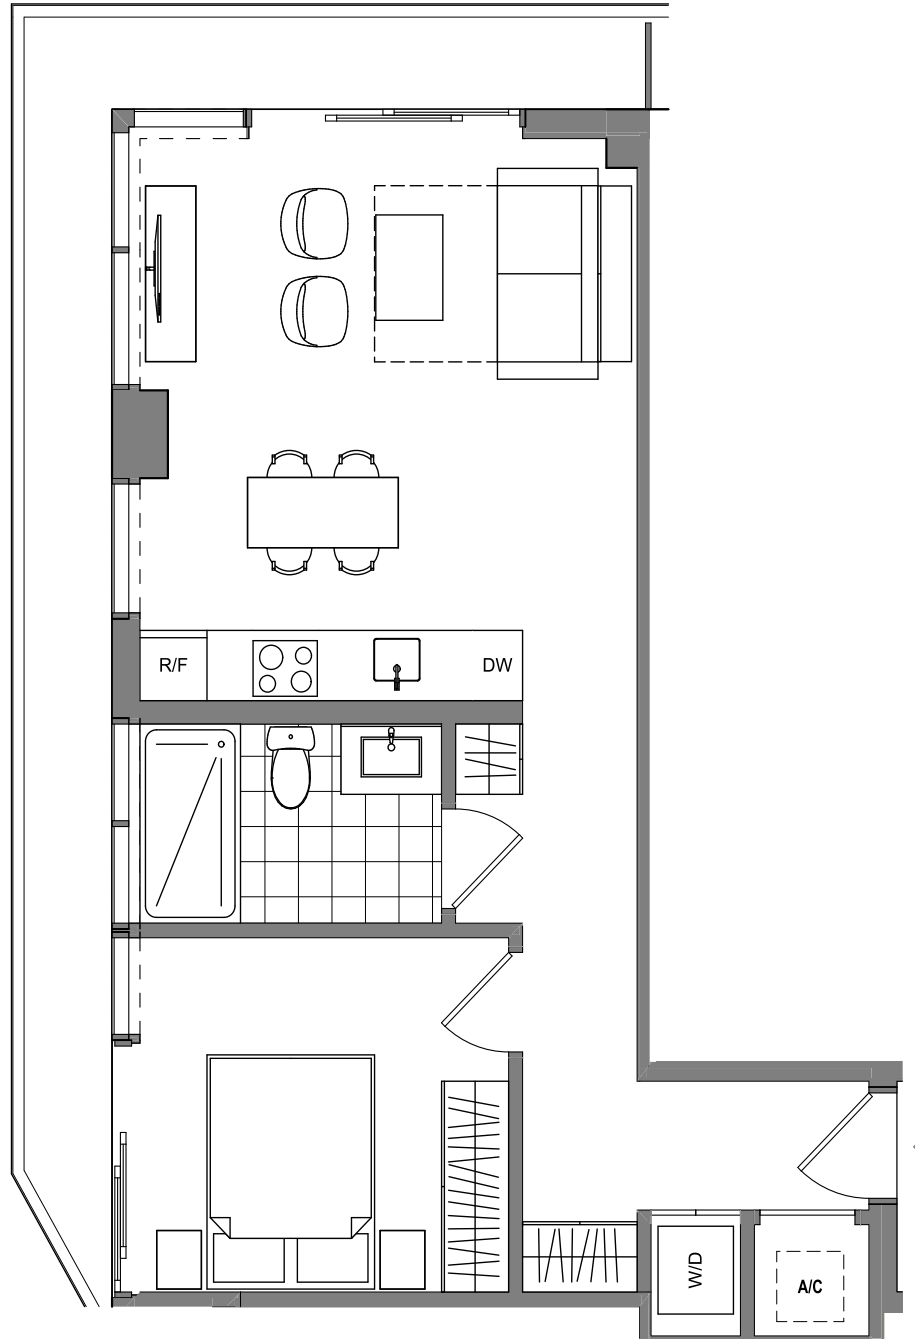

THE
RESIDENCES

UNIT 08

1 Bed / 1 Bath

Interior 606 sq. ft. | 56 m²

Exterior 156 sq. ft. | 14 m²

Total 762 sq. ft. | 70 m²

THE
RESIDENCES

UNIT 02/03/10/11

Exterior 180 sq. ft. | 17 m²

Total 1,015 sq. ft. | 95 m²