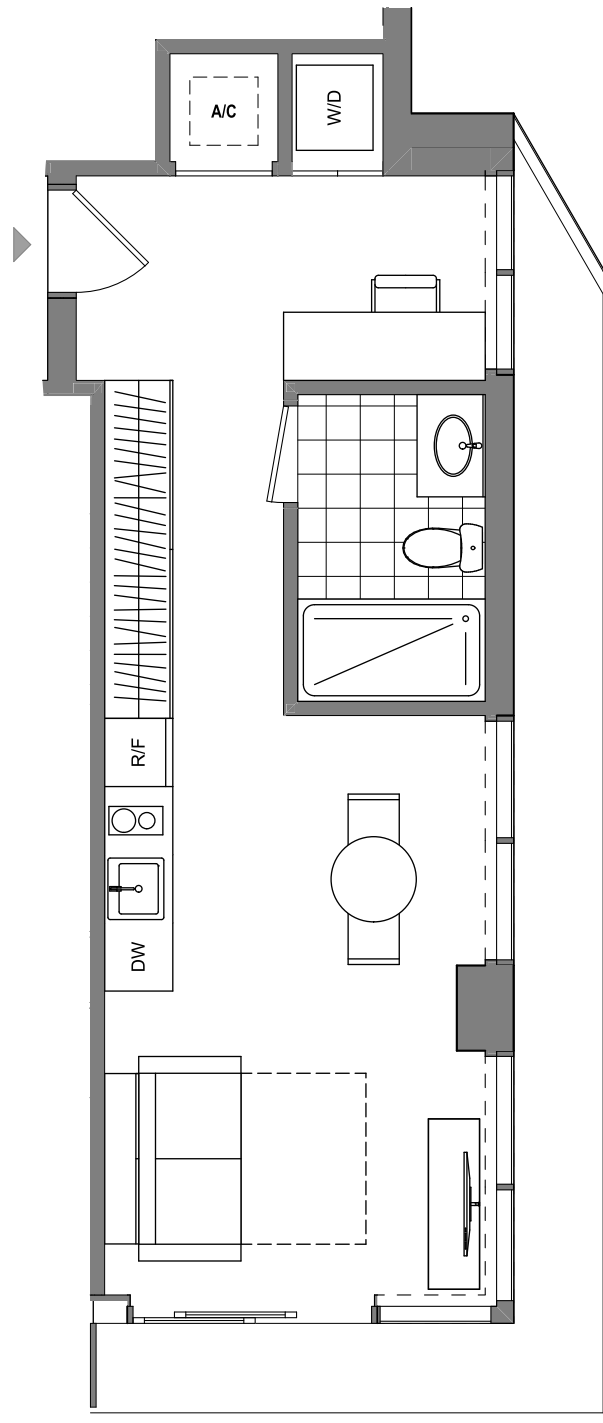

THE
TOWER

Levels 4-11

14 UNIT

7 | STUDIOS / 1 BATH

2 | 1 BD / 1 BATH

1 | 1 BD / 1.5 BATH

4 | 1 BD + DEN / 2 BATH

THE
TOWER

Levels 12-36

14 UNIT

- 4 | STUDIOS / 1 BATH
- 2 | 1 BD / 1 BATH
- 2 | 1 BD / 1.5 BATH
- 4 | 1 BD + DEN / 2 BATH
- 2 | 2 BD / 2 BATH

THE
RESIDENCES

UNIT 00

Studio / 1 Bath

Interior 458 sq. ft. | 43 m²
 Exterior 42 sq. ft. | 4 m²
Total 500 sq. ft. | 47 m²

THE
RESIDENCES

UNIT 01A/12B

Studio / 1 Bath

Interior 458 sq. ft. | 43 m2
 Exterior 145 sq. ft. | 13 m2
Total 603 sq. ft. | 57 m2

THE
RESIDENCES

UNIT 01B/12A

Studio / 1 Bath

Interior 385 sq. ft. | 36 m2

Exterior 36 sq. ft. | 3 m2

Total 421 sq. ft. | 39 m2

THE
RESIDENCES

UNIT 04/09

Studio / 1 Bath

Interior 401 sq. ft. | 37 m²

Exterior 38 sq. ft. | 4 m²

Total 439 sq. ft. | 41 m²