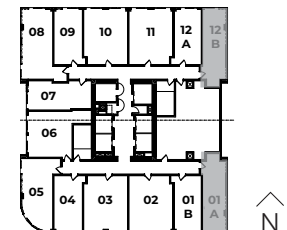

THE
TOWER

Levels 4-11

14 UNIT

7 | STUDIOS / 1 BATH

2 | 1 BD / 1 BATH

1 | 1 BD / 1.5 BATH

4 | 1 BD + DEN / 2 BATH

THE
TOWER

Levels 12-36

14 UNIT

- 4 | STUDIOS / 1 BATH
- 2 | 1 BD / 1 BATH
- 2 | 1 BD / 1.5 BATH
- 4 | 1 BD + DEN / 2 BATH
- 2 | 2 BD / 2 BATH

THE
RESIDENCES

UNIT 00

Studio / 1 Bath

Interior 458 sq. ft. | 43 m²
 Exterior 42 sq. ft. | 4 m²
Total 500 sq. ft. | 47 m²

THE
RESIDENCES

UNIT 01A/12B

Studio / 1 Bath

Interior 458 sq. ft. | 43 m2
 Exterior 145 sq. ft. | 13 m2
Total 603 sq. ft. | 57 m2

THE
RESIDENCES

UNIT 01B/12A

Studio / 1 Bath

Interior 385 sq. ft. | 36 m2

Exterior 36 sq. ft. | 3 m2

Total 421 sq. ft. | 39 m2

THE
RESIDENCES

UNIT 04/09

Studio / 1 Bath

Interior 401 sq. ft. | 37 m²

Exterior 38 sq. ft. | 4 m²

Total 439 sq. ft. | 41 m²