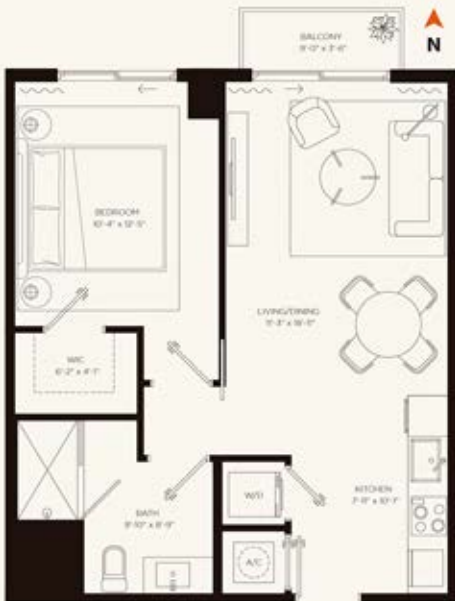

THE CROSBY

MIAMI WORLDCENTER

The RESIDENCES

A1
1 Bed / 1 Bath

INTERIOR
600 SF | 56 m²

EXTERIOR
30 SF | 3 m²

TOTAL AREA
630 SF | 59 m²

MIAMI LIVING
Downtown Sophistication

THE CROSBY

MIAMI WORLDCENTER

The RESIDENCES

A2
1 Bed / 1 Bath

INTERIOR
600 SF | 56 m²

EXTERIOR
30 SF | 3 m²

TOTAL AREA
630 SF | 59 m²

MIAMI LIVING
Downtown Sophistication

THE CROSBY

MIAMI WORLDCENTER

The RESIDENCES

A3
1 Bed / 1 Bath

INTERIOR
650 SF | 60 m²

EXTERIOR
30 SF | 3 m²

TOTAL AREA
680 SF | 63 m²

MIAMI LIVING
Downtown Sophistication

THE CROSBY

MIAMI WORLDCENTER

The RESIDENCES

B1.1 2 Bed / 2 Bath

INTERIOR
825 SF | 77 m²

EXTERIOR
175 SF | 16 m²

TOTAL AREA
1000 SF | 93 m²

MIAMI LIVING
Downtown Sophistication