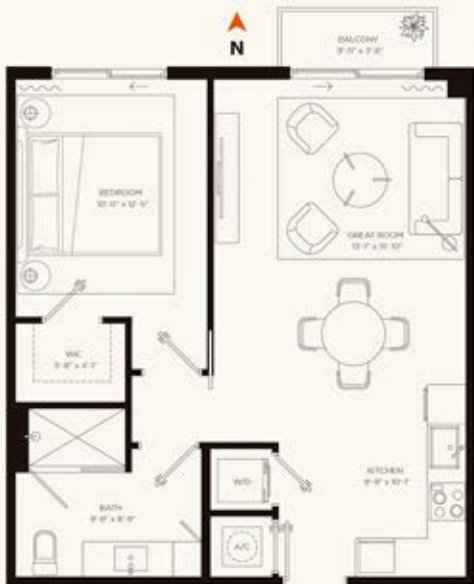

THE CROSBY

MIAMI WORLDCENTER

The RESIDENCES

A1
1 Bed / 1 Bath

INTERIOR
600 SF | 56 m²

EXTERIOR
30 SF | 3 m²

TOTAL AREA
630 SF | 59 m²

MIAMI LIVING
Downtown Sophistication

THE CROSBY

MIAMI WORLDCENTER

The RESIDENCES

A2
1 Bed / 1 Bath

INTERIOR
600 SF | 56 m²

EXTERIOR
30 SF | 3 m²

TOTAL AREA
630 SF | 59 m²

MIAMI LIVING
Downtown Sophistication

THE CROSBY

MIAMI WORLDCENTER

The RESIDENCES

A3
1 Bed / 1 Bath

INTERIOR
650 SF | 60 m²

EXTERIOR
30 SF | 3 m²

TOTAL AREA
680 SF | 63 m²

MIAMI LIVING
Downtown Sophistication

THE CROSBY

MIAMI WORLDCENTER

The RESIDENCES

B1.1 2 Bed / 2 Bath

INTERIOR
825 SF | 77 m²

EXTERIOR
175 SF | 16 m²

TOTAL AREA
1000 SF | 93 m²

MIAMI LIVING
Downtown Sophistication