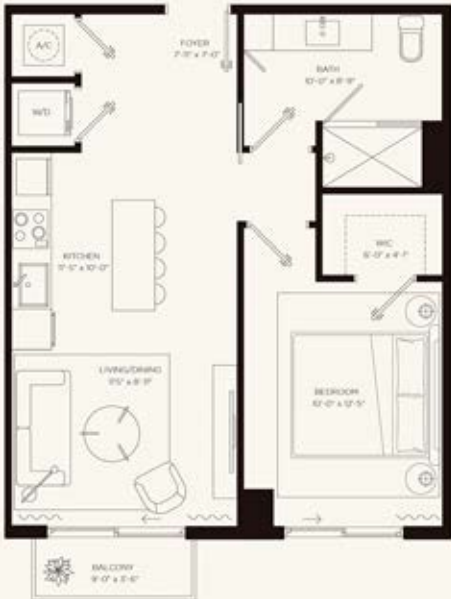

THE CROSBY

MIAMI WORLDCENTER

The RESIDENCES

A1
1 Bed / 1 Bath

INTERIOR
600 SF | 56 m²

EXTERIOR
30 SF | 3 m²

TOTAL AREA
630 SF | 59 m²

MIAMI LIVING
Downtown Sophistication

THE CROSBY

MIAMI WORLDCENTER

The RESIDENCES

A2
1 Bed / 1 Bath

INTERIOR
600 SF | 56 m²

EXTERIOR
30 SF | 3 m²

TOTAL AREA
630 SF | 59 m²

MIAMI LIVING
Downtown Sophistication

THE CROSBY

MIAMI WORLDCENTER

The RESIDENCES

A3
1 Bed / 1 Bath

INTERIOR
650 SF | 60 m²

EXTERIOR
30 SF | 3 m²

TOTAL AREA
680 SF | 63 m²

MIAMI LIVING
Downtown Sophistication

THE CROSBY

MIAMI WORLDCENTER

The RESIDENCES

B1.1 2 Bed / 2 Bath

INTERIOR
825 SF | 77 m²

EXTERIOR
175 SF | 16 m²

TOTAL AREA
1000 SF | 93 m²

MIAMI LIVING
Downtown Sophistication