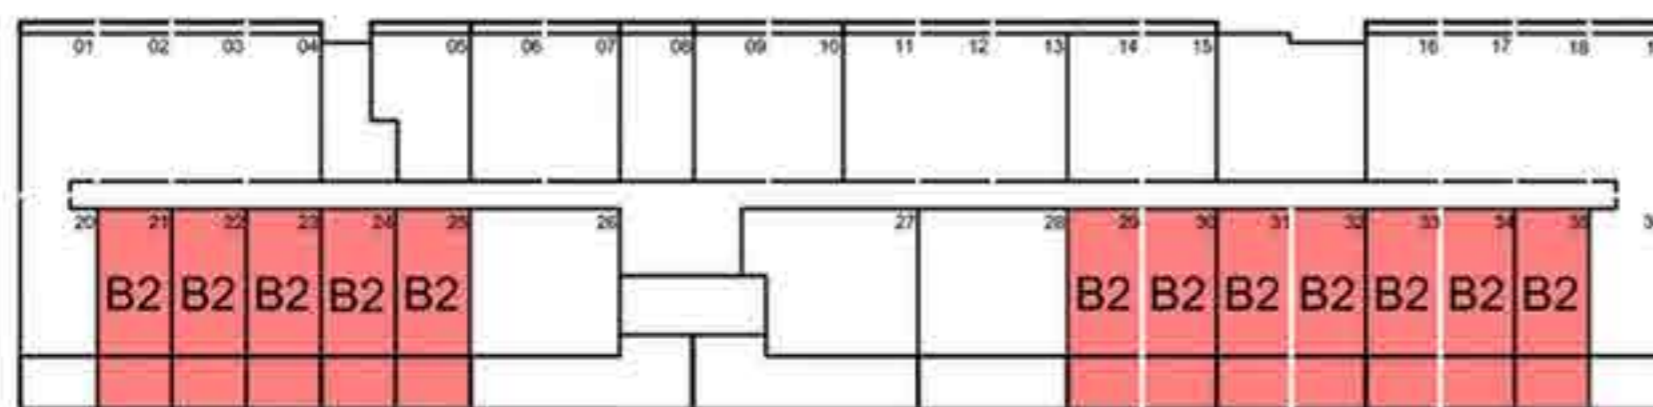

INTERIOR	420 Sq Ft / 39 M ²
TERRACE	0
TOTAL	420 Sq Ft / 39 M ²

STUDIO

EDGEWATER MIAMI
VIDA[®]
RESIDENCES

RESIDENCE A2 (H)

INTERIOR	420 SF / 39 M ²
TERRACE	137 SF / 13 M ²
TOTAL	557 SF / 52 M ²

STUDIO

EDGEWATER MIAMI
VIDA[®]
RESIDENCES

RESIDENCE B (H)

INTERIOR
TERRACE
TOTAL

387 Sq Ft / 36 M²
137 Sq Ft / 13 M²
524 Sq Ft / 49 M²

INTERIOR	459 Sq Ft / 43 M ²
TERRACE	0
TOTAL	459 Sq Ft / 43 M ²

INTERIOR	774 Sq Ft / 72 M ²
TERRACE	503 Sq Ft / 47 M ²
TOTAL	1277 Sq Ft / 119 M ²

INTERIOR	849 Sq Ft / 158 M ²
TERRACE	134 Sq Ft / 158 M ²
TOTAL	983 Sq Ft / 158 M²

INTERIOR	849 Sq Ft / 79 M ²
TERRACE	503 Sq Ft / 47 M ²
TOTAL	1353 Sq Ft / 126 M²

2/2.5

RESIDENCE C (R)

INTERIOR	1233 Sq Ft / 115 M ²
TERRACE	127 Sq Ft / 12 M ²
TOTAL	1360 Sq Ft / 127 M ²

INTERIOR	1233 Sq Ft / 115 M ²
TERRACE	127 Sq Ft / 12 M ²
TOTAL	1360 Sq Ft / 127 M²

4 / 2 + (2) 1.5

EDGEWATER MIAMI
VIDA[®]
RESIDENCES

RESIDENCE A (R)

INTERIOR 1702 Sq Ft / 158 M²
TERRACE 120 Sq Ft / 11 M²
TOTAL 1822 Sq Ft / 169 M²