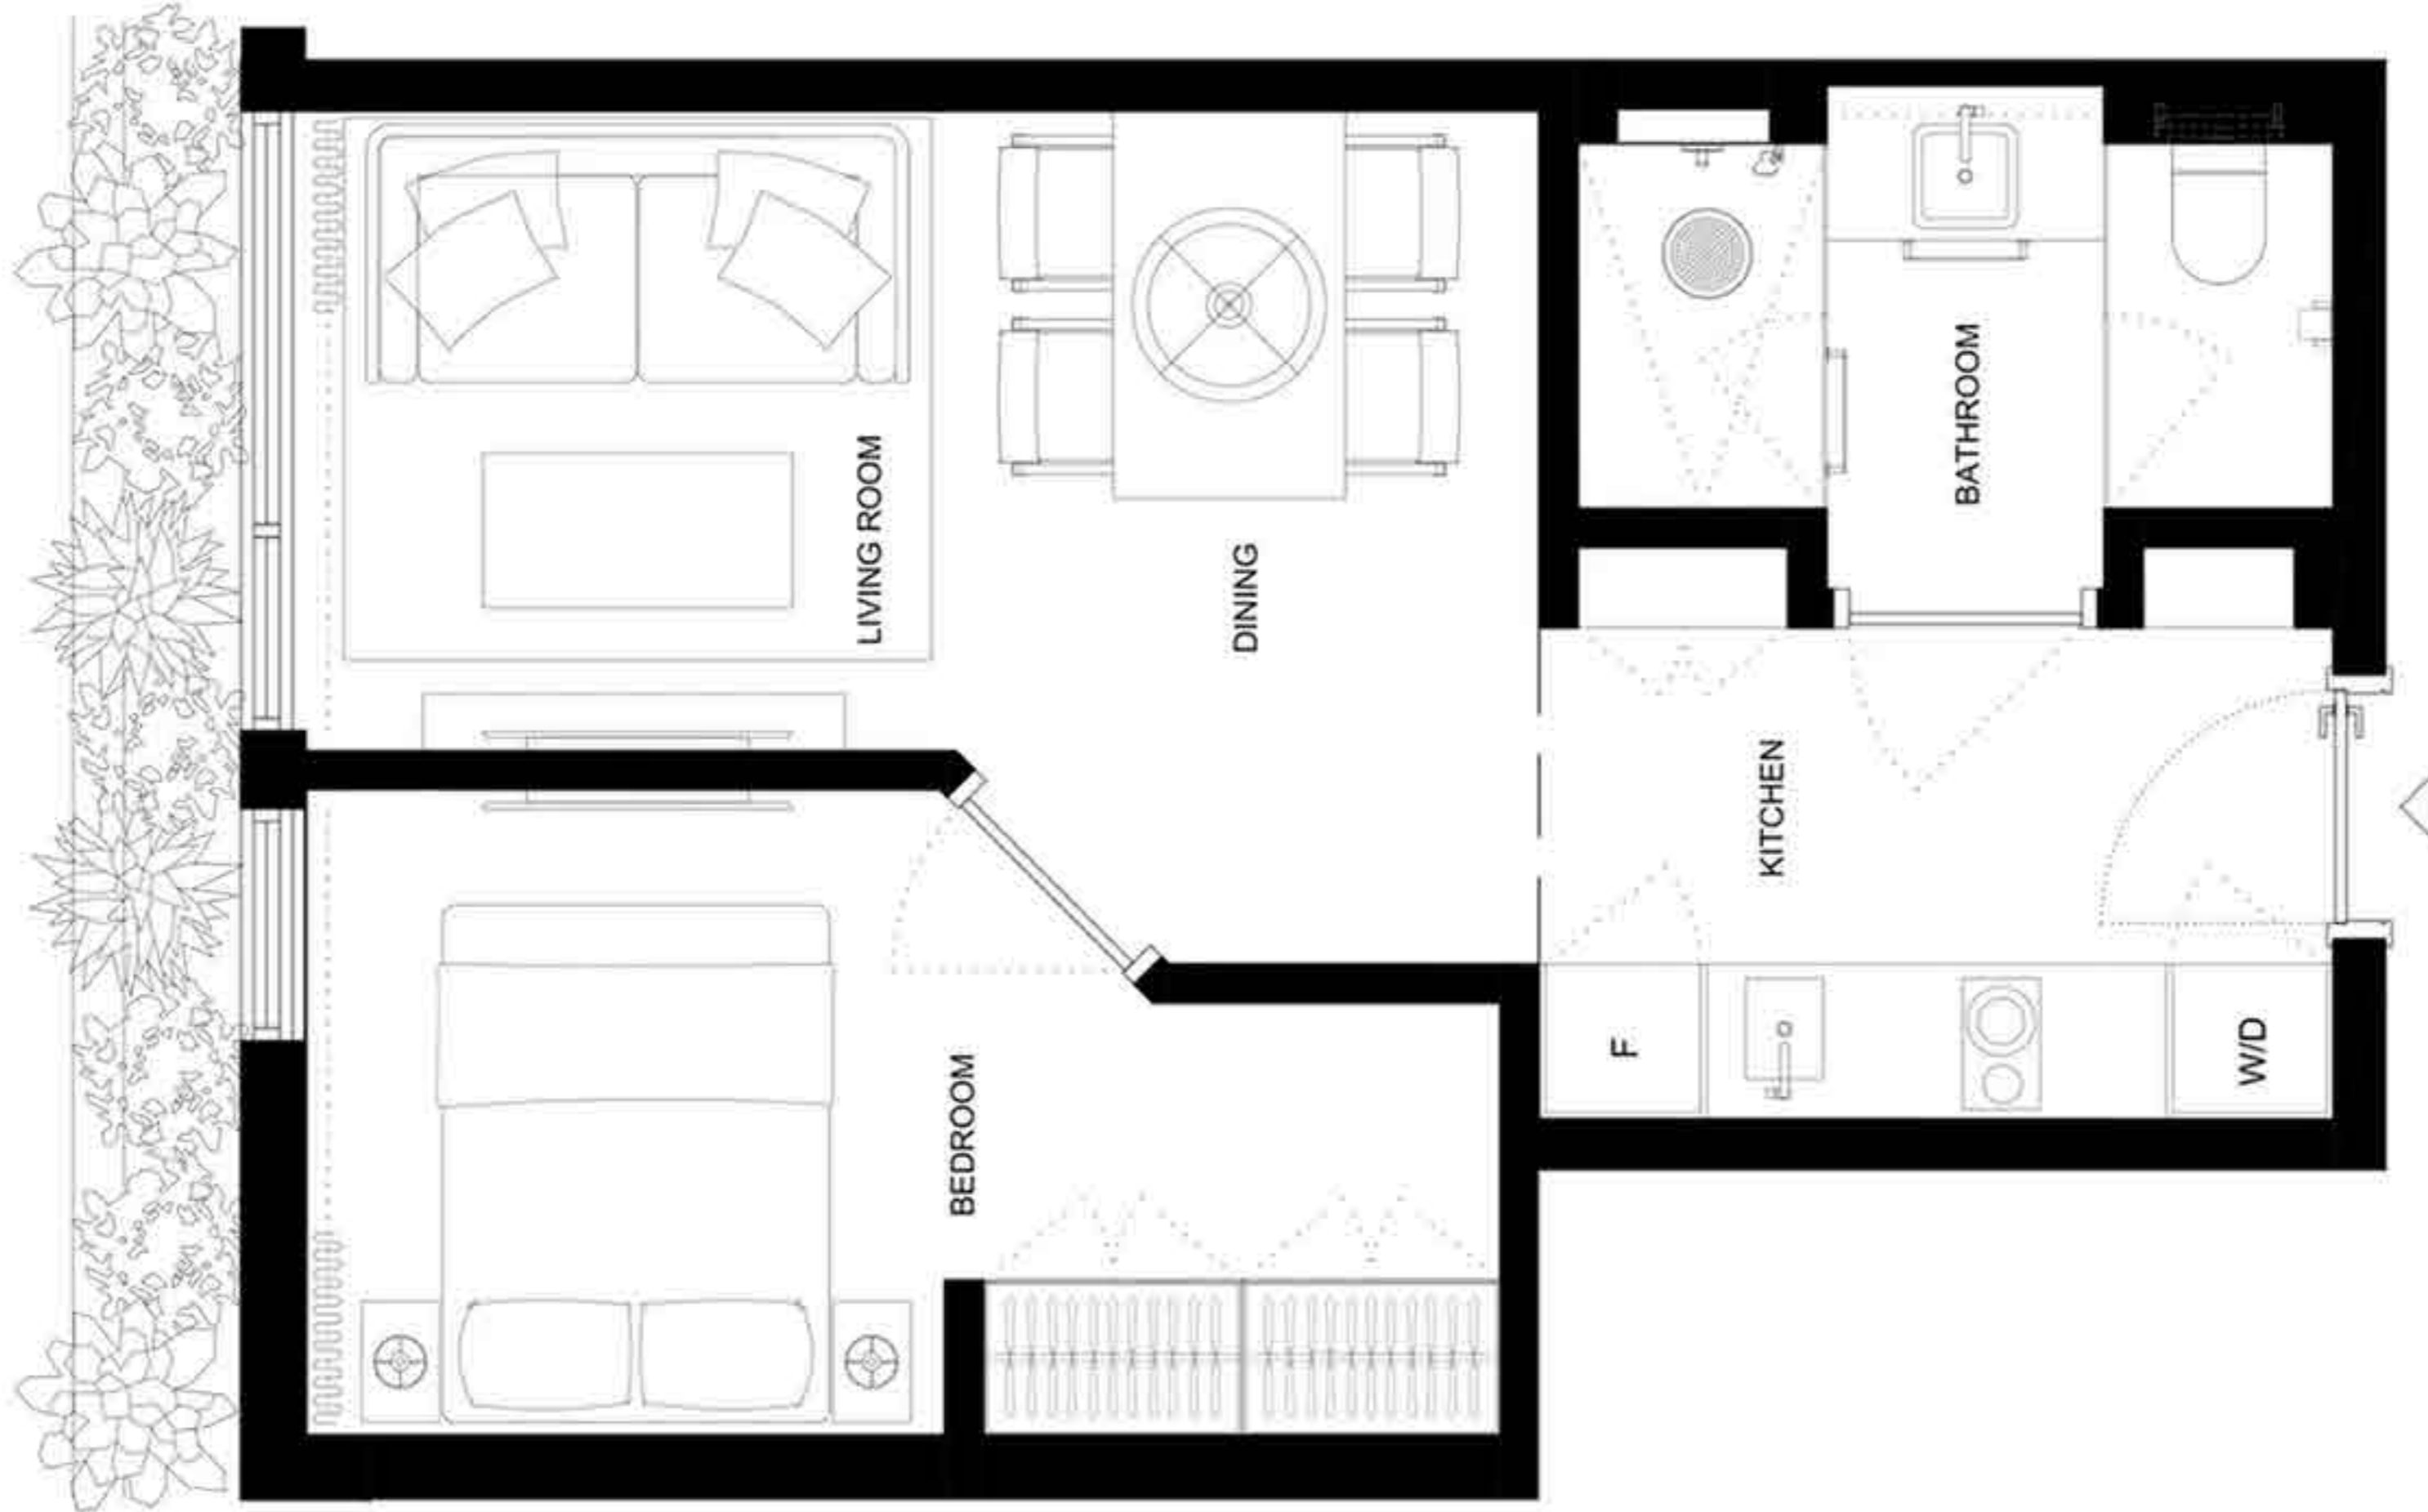

INTERIOR	420 Sq Ft / 39 M ²
TERRACE	0
TOTAL	420 Sq Ft / 39 M ²

STUDIO

EDGEWATER MIAMI
VIDA[®]
RESIDENCES

RESIDENCE A2 (H)

INTERIOR	420 SF / 39 M ²
TERRACE	137 SF / 13 M ²
TOTAL	557 SF / 52 M ²

STUDIO

EDGEWATER MIAMI
VIDA[®]
RESIDENCES

RESIDENCE B (H)

INTERIOR
TERRACE
TOTAL

387 Sq Ft / 36 M²
137 Sq Ft / 13 M²
524 Sq Ft / 49 M²

INTERIOR	459 Sq Ft / 43 M ²
TERRACE	0
TOTAL	459 Sq Ft / 43 M ²

INTERIOR	774 Sq Ft / 72 M ²
TERRACE	503 Sq Ft / 47 M ²
TOTAL	1277 Sq Ft / 119 M ²

INTERIOR	849 Sq Ft / 158 M ²
TERRACE	134 Sq Ft / 158 M ²
TOTAL	983 Sq Ft / 158 M²

INTERIOR	849 Sq Ft / 79 M ²
TERRACE	503 Sq Ft / 47 M ²
TOTAL	1353 Sq Ft / 126 M²

2/2.5

RESIDENCE C (R)

INTERIOR	1233 Sq Ft / 115 M ²
TERRACE	127 Sq Ft / 12 M ²
TOTAL	1360 Sq Ft / 127 M ²

INTERIOR	1233 Sq Ft / 115 M ²
TERRACE	127 Sq Ft / 12 M ²
TOTAL	1360 Sq Ft / 127 M²

4 / 2 + (2) 1.5

EDGEWATER MIAMI
VIDA[®]
RESIDENCES

RESIDENCE A (R)

INTERIOR 1702 Sq Ft / 158 M²
TERRACE 120 Sq Ft / 11 M²
TOTAL 1822 Sq Ft / 169 M²