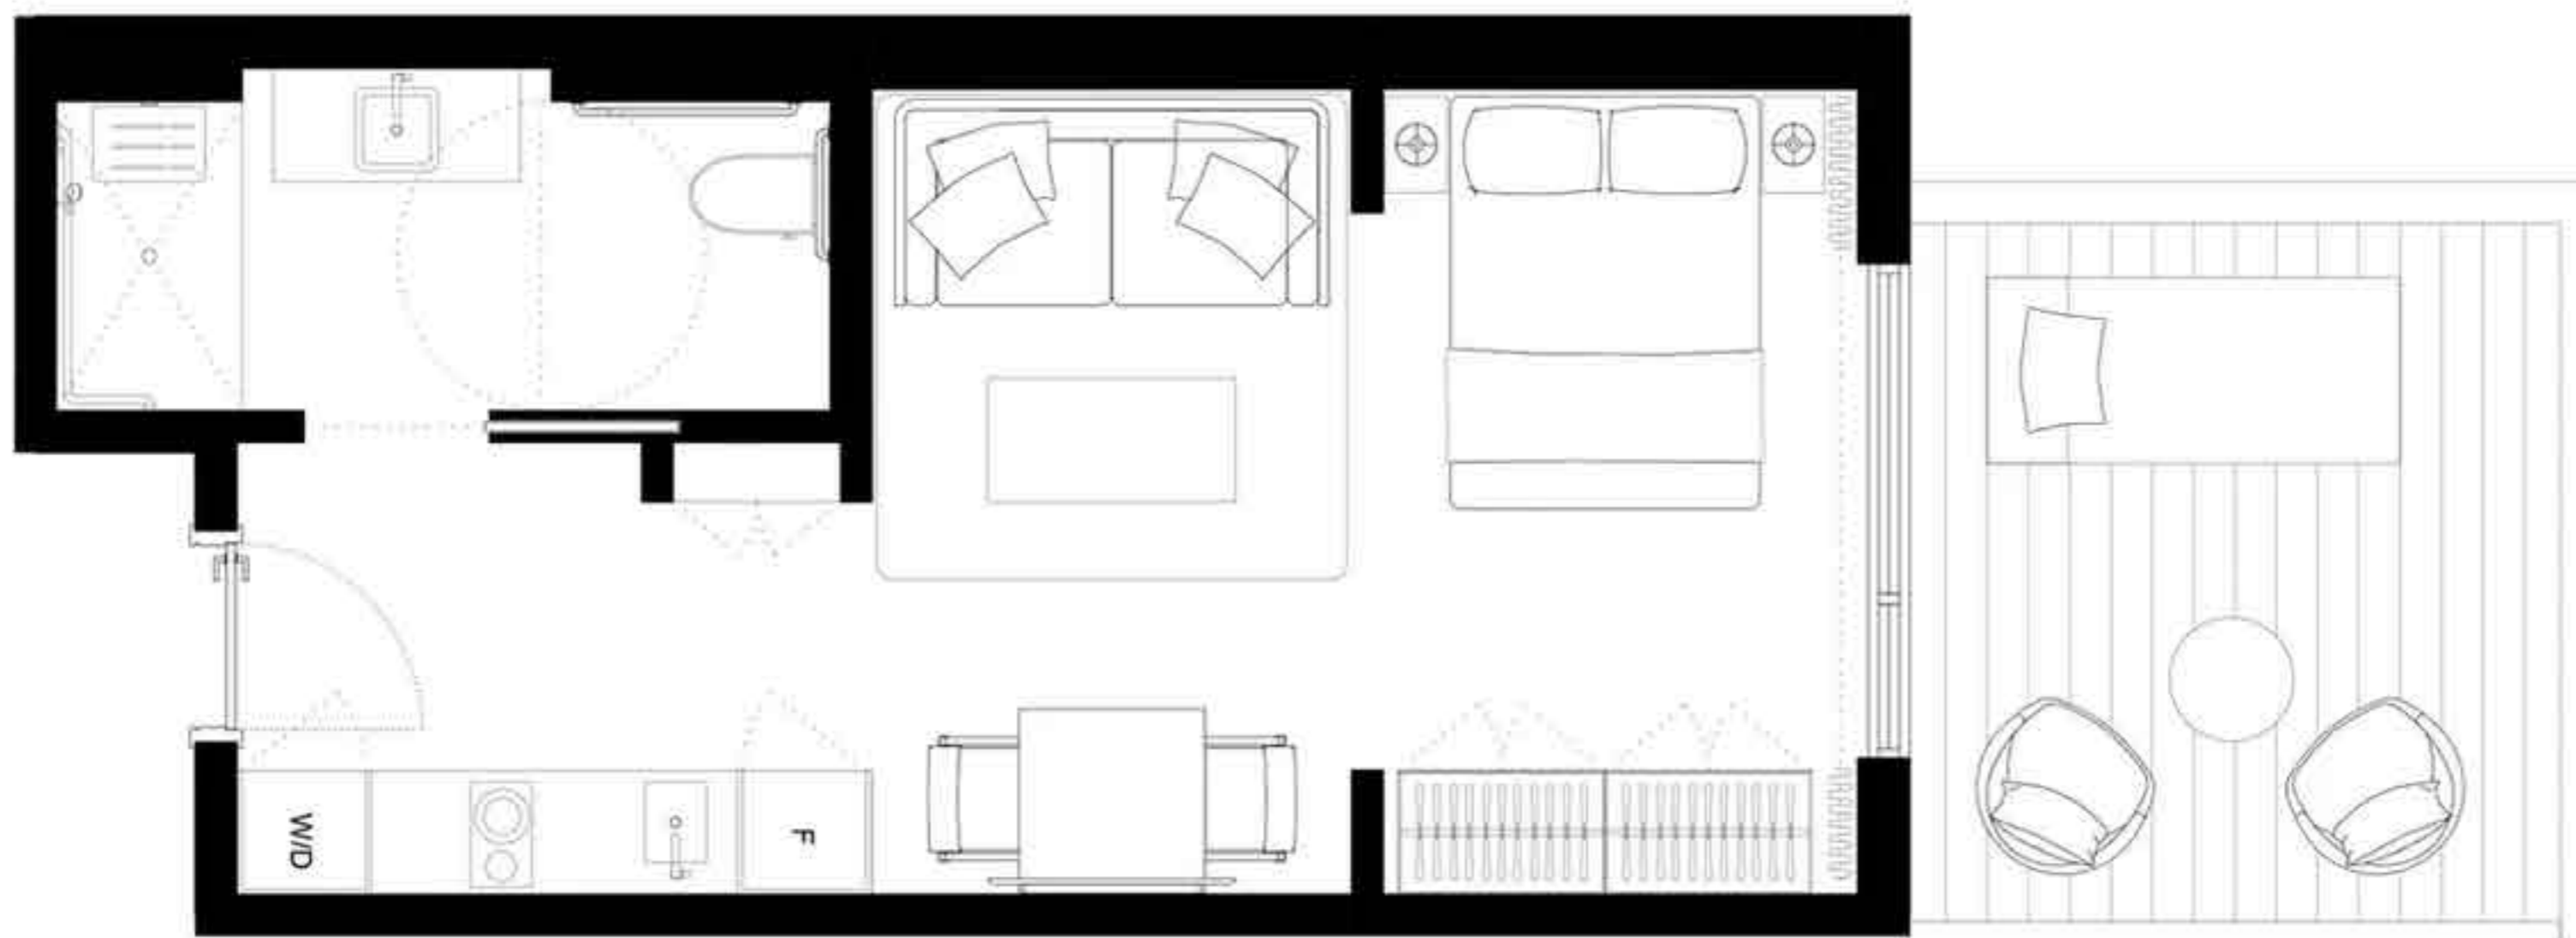

INTERIOR	420 Sq Ft / 39 M ²
TERRACE	0
TOTAL	420 Sq Ft / 39 M ²

STUDIO

EDGEWATER MIAMI
VIDA[®]
RESIDENCES

RESIDENCE A2 (H)

INTERIOR	420 SF / 39 M ²
TERRACE	137 SF / 13 M ²
TOTAL	557 SF / 52 M ²

STUDIO

EDGEWATER MIAMI
VIDA[®]
RESIDENCES

RESIDENCE B (H)

INTERIOR
TERRACE
TOTAL

387 Sq Ft / 36 M²
137 Sq Ft / 13 M²
524 Sq Ft / 49 M²

INTERIOR	459 Sq Ft / 43 M ²
TERRACE	0
TOTAL	459 Sq Ft / 43 M ²

INTERIOR	774 Sq Ft / 72 M ²
TERRACE	503 Sq Ft / 47 M ²
TOTAL	1277 Sq Ft / 119 M ²

INTERIOR	849 Sq Ft / 158 M ²
TERRACE	134 Sq Ft / 158 M ²
TOTAL	983 Sq Ft / 158 M²

INTERIOR	849 Sq Ft / 79 M ²
TERRACE	503 Sq Ft / 47 M ²
TOTAL	1353 Sq Ft / 126 M²

2/2.5

RESIDENCE C (R)

INTERIOR	1233 Sq Ft / 115 M ²
TERRACE	127 Sq Ft / 12 M ²
TOTAL	1360 Sq Ft / 127 M ²

INTERIOR	1233 Sq Ft / 115 M ²
TERRACE	127 Sq Ft / 12 M ²
TOTAL	1360 Sq Ft / 127 M²

4 / 2 + (2) 1.5

EDGEWATER MIAMI
VIDA[®]
RESIDENCES

RESIDENCE A (R)

INTERIOR 1702 Sq Ft / 158 M²
TERRACE 120 Sq Ft / 11 M²
TOTAL 1822 Sq Ft / 169 M²