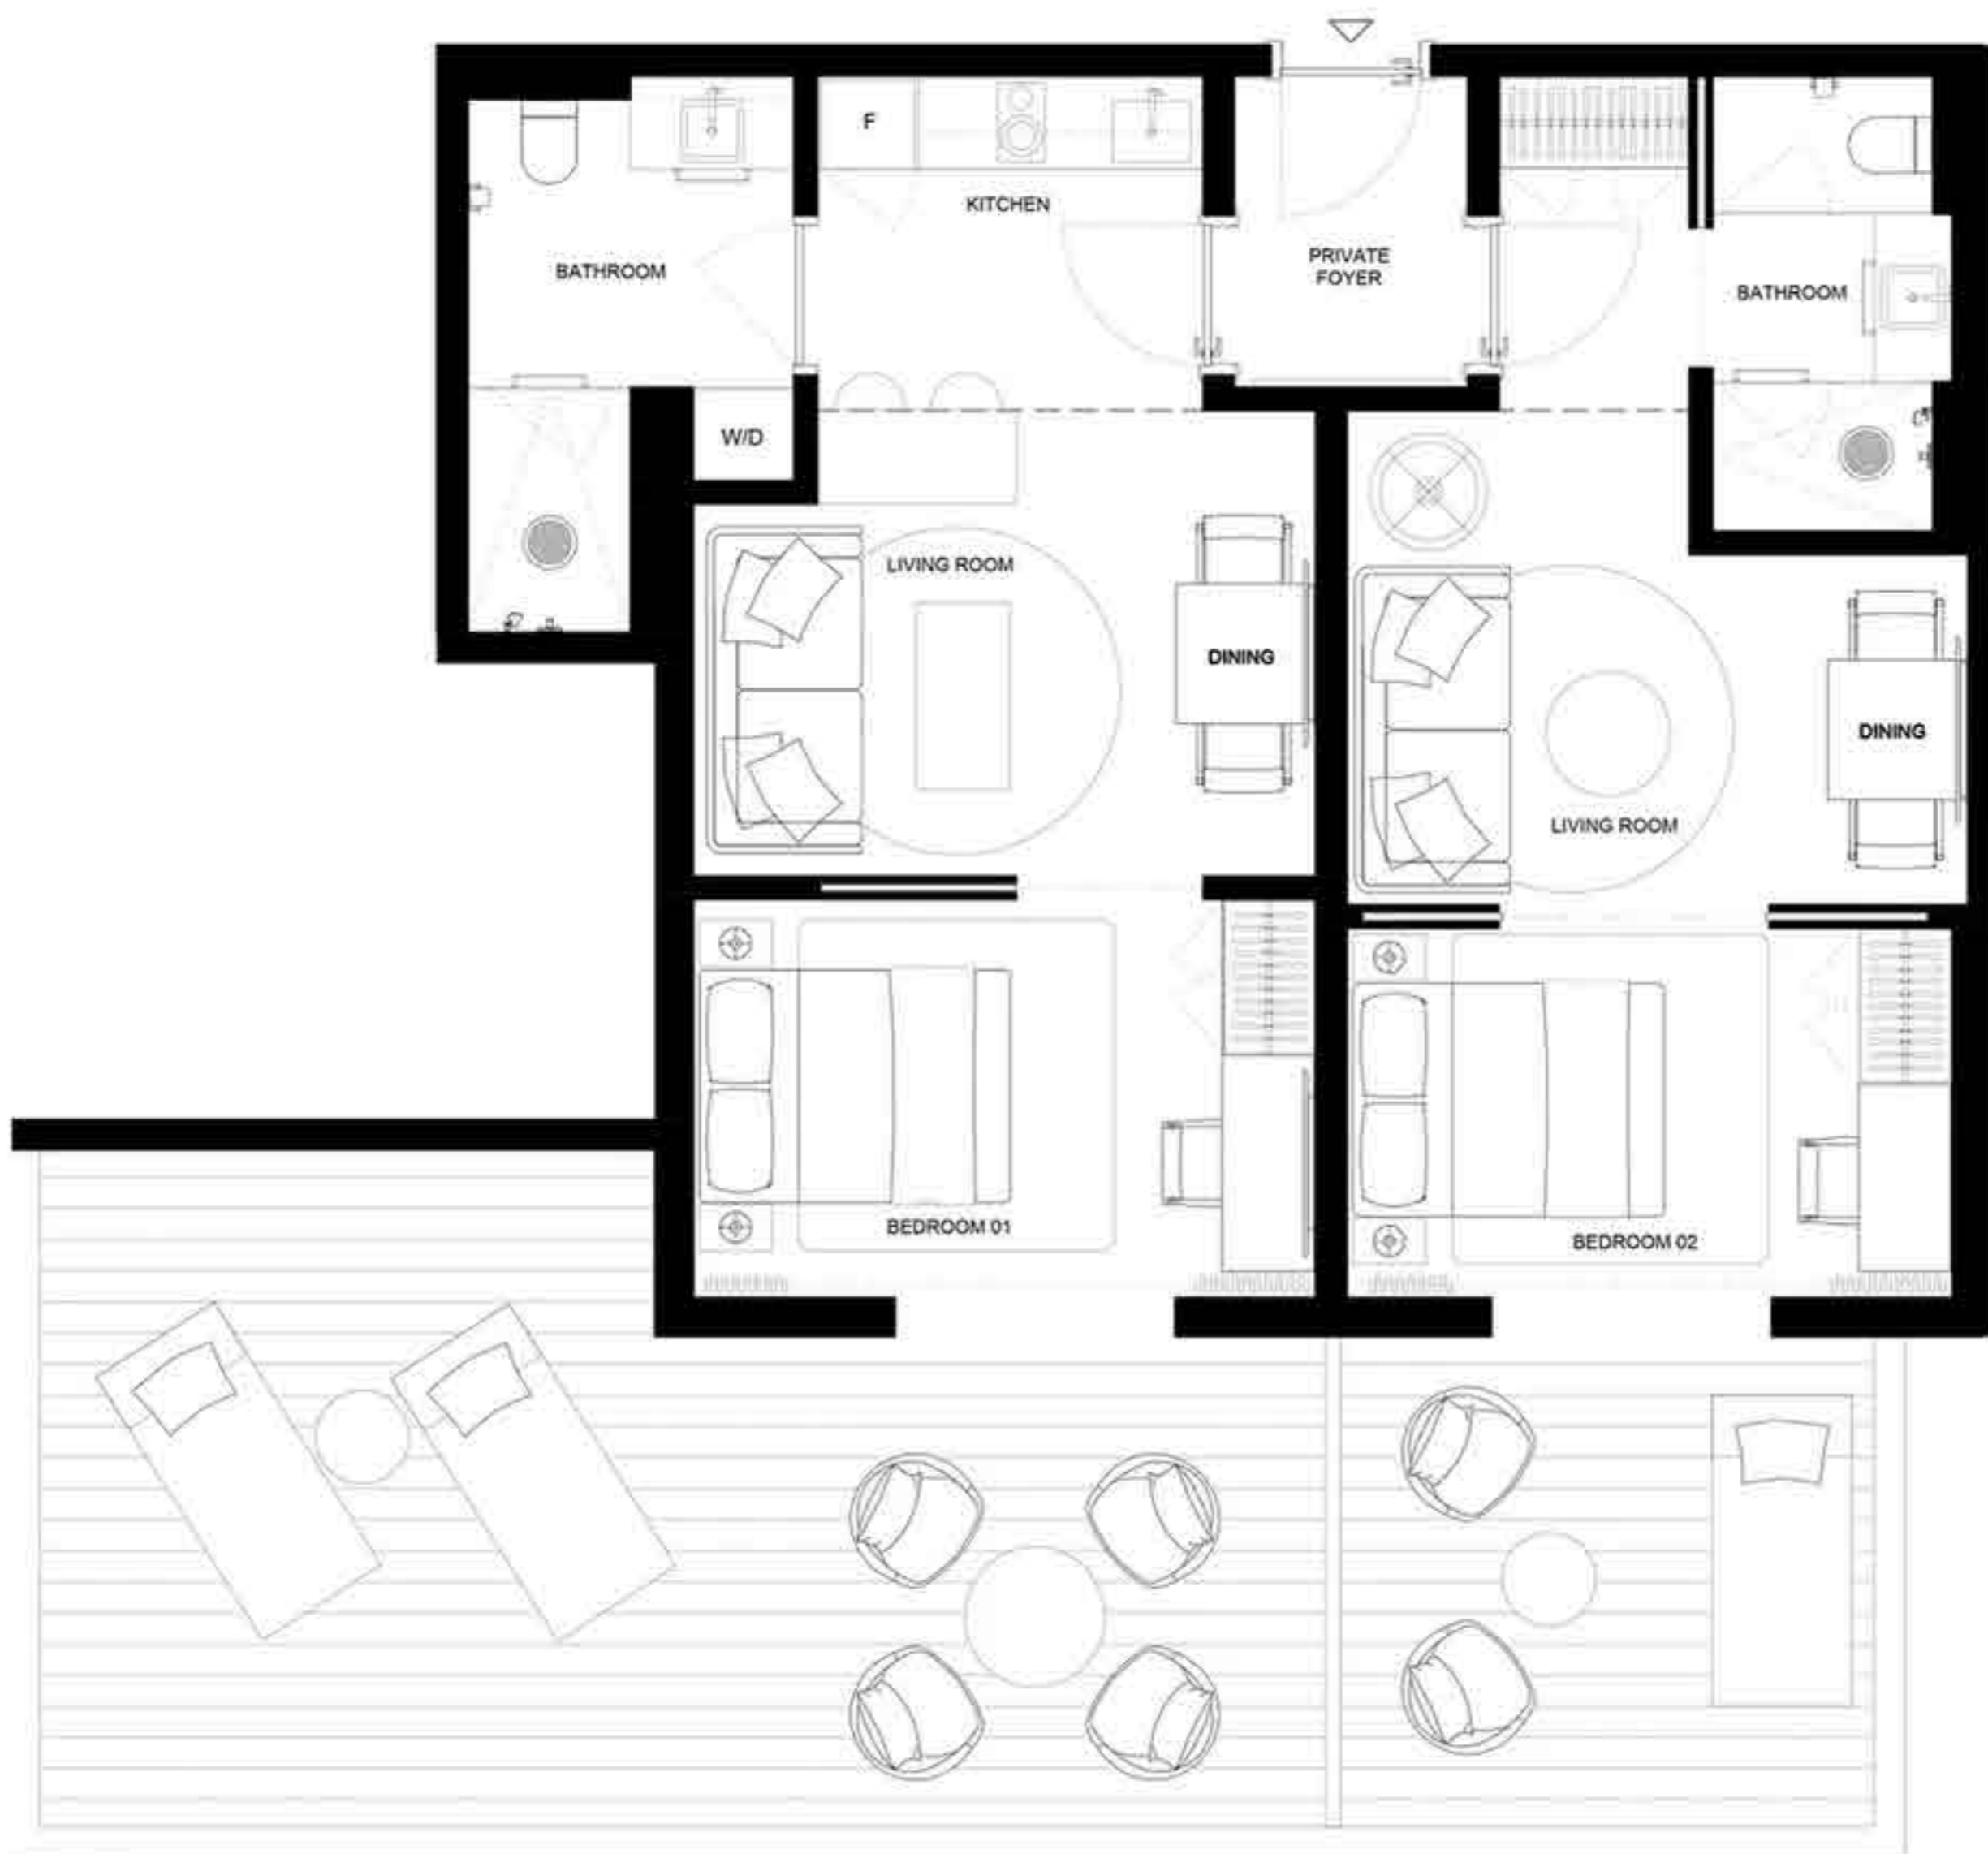

INTERIOR	420 Sq Ft / 39 M ²
TERRACE	0
TOTAL	420 Sq Ft / 39 M ²

STUDIO

EDGEWATER MIAMI
VIDA[®]
RESIDENCES

RESIDENCE A2 (H)

INTERIOR	420 SF / 39 M ²
TERRACE	137 SF / 13 M ²
TOTAL	557 SF / 52 M ²

STUDIO

EDGEWATER MIAMI
VIDA[®]
RESIDENCES

RESIDENCE B (H)

INTERIOR
TERRACE
TOTAL

387 Sq Ft / 36 M²
137 Sq Ft / 13 M²
524 Sq Ft / 49 M²

INTERIOR	459 Sq Ft / 43 M ²
TERRACE	0
TOTAL	459 Sq Ft / 43 M ²

INTERIOR	774 Sq Ft / 72 M ²
TERRACE	503 Sq Ft / 47 M ²
TOTAL	1277 Sq Ft / 119 M ²

INTERIOR	849 Sq Ft / 158 M ²
TERRACE	134 Sq Ft / 158 M ²
TOTAL	983 Sq Ft / 158 M²

INTERIOR	849 Sq Ft / 79 M ²
TERRACE	503 Sq Ft / 47 M ²
TOTAL	1353 Sq Ft / 126 M²

2/2.5

RESIDENCE C (R)

INTERIOR	1233 Sq Ft / 115 M ²
TERRACE	127 Sq Ft / 12 M ²
TOTAL	1360 Sq Ft / 127 M ²

INTERIOR	1233 Sq Ft / 115 M ²
TERRACE	127 Sq Ft / 12 M ²
TOTAL	1360 Sq Ft / 127 M²

4 / 2 + (2) 1.5

EDGEWATER MIAMI
VIDA[®]
RESIDENCES

RESIDENCE A (R)

INTERIOR 1702 Sq Ft / 158 M²
TERRACE 120 Sq Ft / 11 M²
TOTAL 1822 Sq Ft / 169 M²