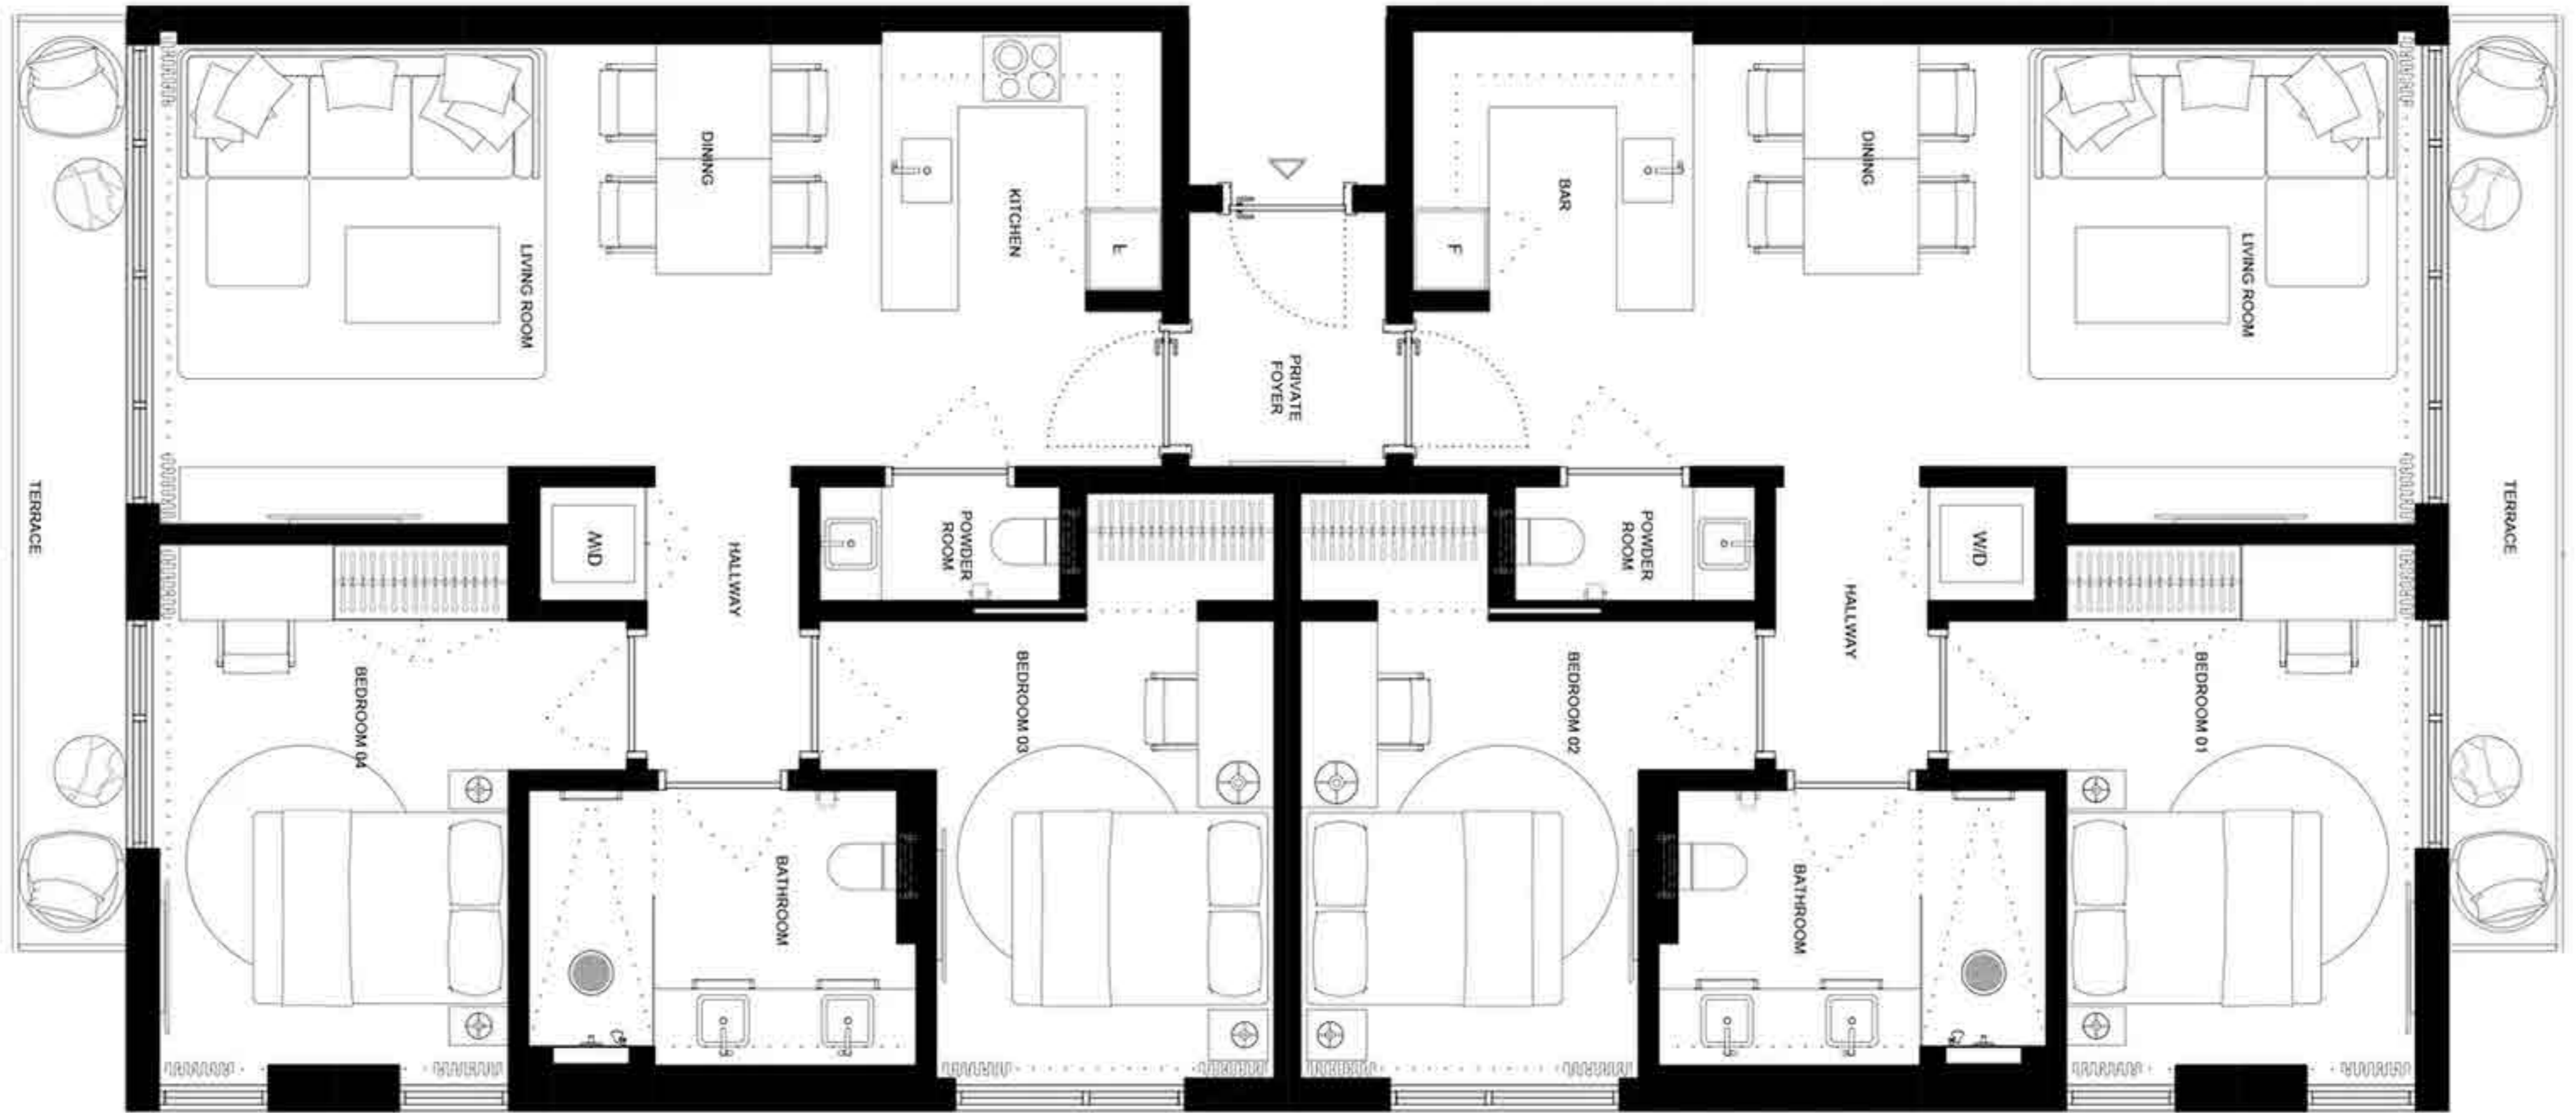

INTERIOR	420 Sq Ft / 39 M ²
TERRACE	0
TOTAL	420 Sq Ft / 39 M ²

STUDIO

EDGEWATER MIAMI
VIDA[®]
RESIDENCES

RESIDENCE A2 (H)

INTERIOR	420 SF / 39 M ²
TERRACE	137 SF / 13 M ²
TOTAL	557 SF / 52 M ²

STUDIO

EDGEWATER MIAMI
VIDA[®]
RESIDENCES

RESIDENCE B (H)

INTERIOR
TERRACE
TOTAL

387 Sq Ft / 36 M²
137 Sq Ft / 13 M²
524 Sq Ft / 49 M²

INTERIOR	459 Sq Ft / 43 M ²
TERRACE	0
TOTAL	459 Sq Ft / 43 M ²

INTERIOR	774 Sq Ft / 72 M ²
TERRACE	503 Sq Ft / 47 M ²
TOTAL	1277 Sq Ft / 119 M ²

INTERIOR	849 Sq Ft / 158 M ²
TERRACE	134 Sq Ft / 158 M ²
TOTAL	983 Sq Ft / 158 M²

INTERIOR	849 Sq Ft / 79 M ²
TERRACE	503 Sq Ft / 47 M ²
TOTAL	1353 Sq Ft / 126 M²

2/2.5

RESIDENCE C (R)

INTERIOR	1233 Sq Ft / 115 M ²
TERRACE	127 Sq Ft / 12 M ²
TOTAL	1360 Sq Ft / 127 M ²

INTERIOR	1233 Sq Ft / 115 M ²
TERRACE	127 Sq Ft / 12 M ²
TOTAL	1360 Sq Ft / 127 M²

4 / 2 + (2) 1.5

EDGEWATER MIAMI
VIDA[®]
RESIDENCES

RESIDENCE A (R)

INTERIOR 1702 Sq Ft / 158 M²
TERRACE 120 Sq Ft / 11 M²
TOTAL 1822 Sq Ft / 169 M²