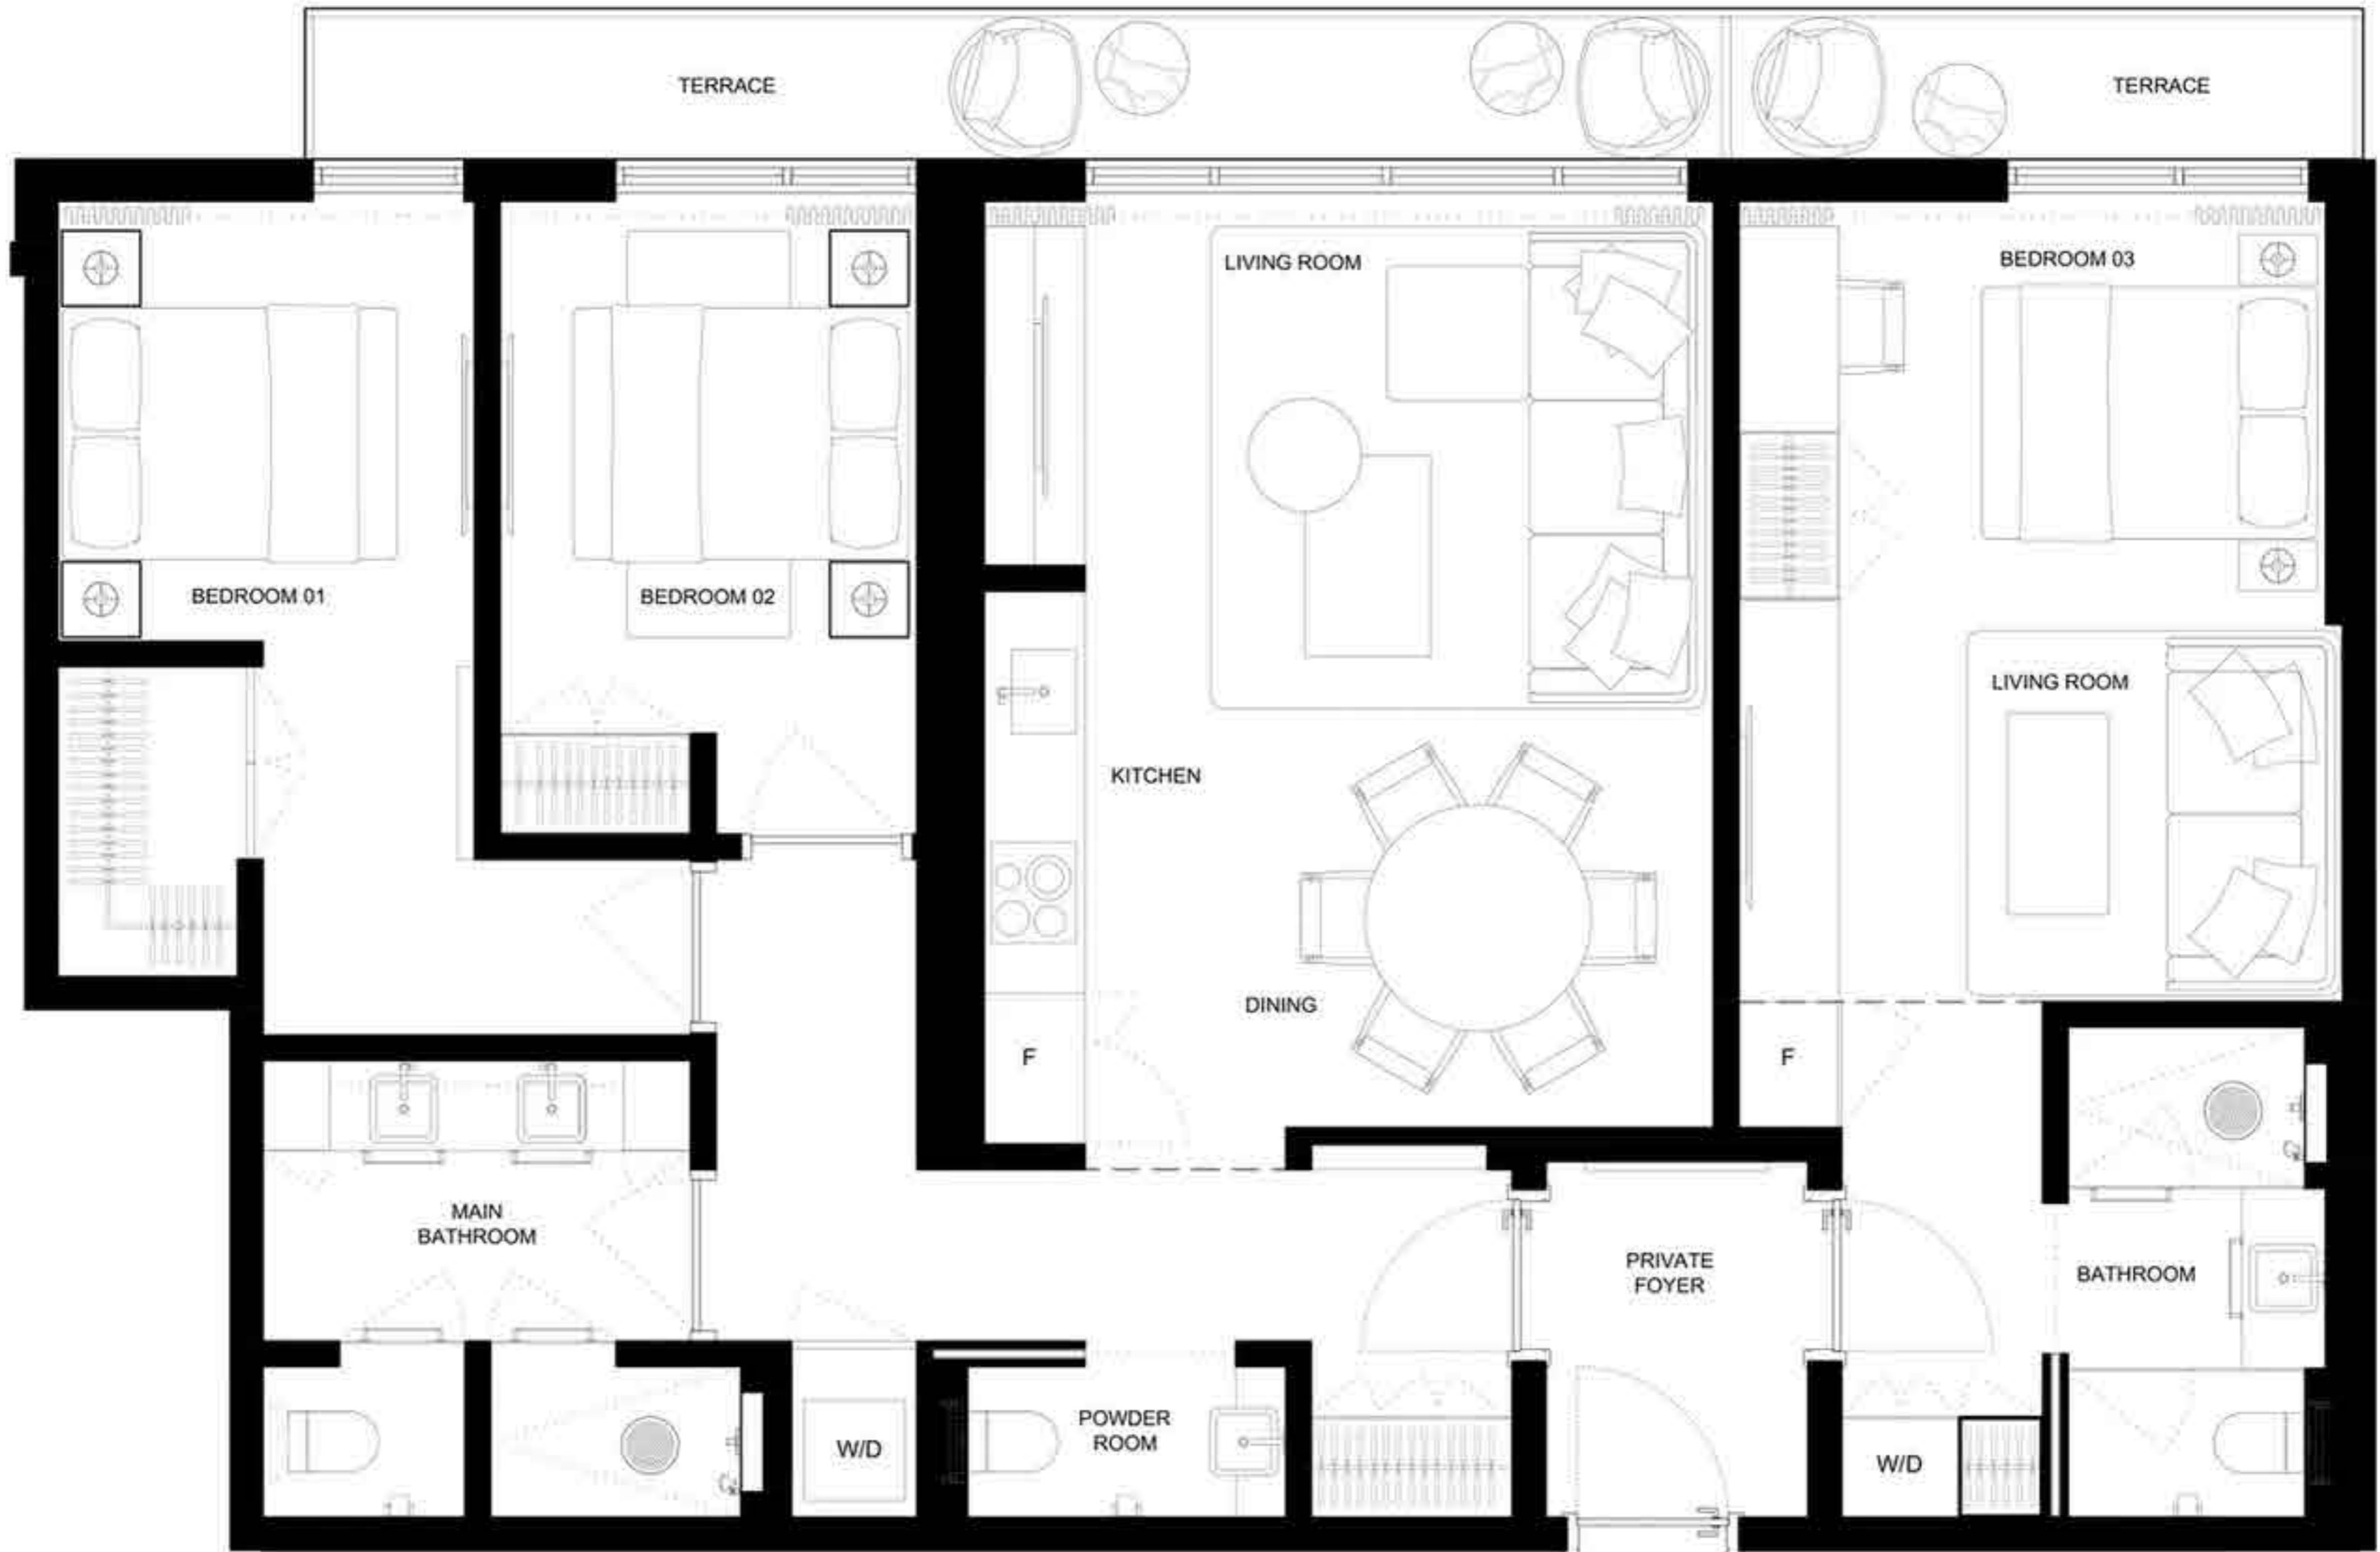

INTERIOR	420 Sq Ft / 39 M ²
TERRACE	0
TOTAL	420 Sq Ft / 39 M ²

STUDIO

EDGEWATER MIAMI
VIDA[®]
RESIDENCES

RESIDENCE A2 (H)

INTERIOR	420 SF / 39 M ²
TERRACE	137 SF / 13 M ²
TOTAL	557 SF / 52 M ²

STUDIO

EDGEWATER MIAMI
VIDA[®]
RESIDENCES

RESIDENCE B (H)

INTERIOR
TERRACE
TOTAL

387 Sq Ft / 36 M²
137 Sq Ft / 13 M²
524 Sq Ft / 49 M²

INTERIOR	459 Sq Ft / 43 M ²
TERRACE	0
TOTAL	459 Sq Ft / 43 M ²

INTERIOR	774 Sq Ft / 72 M ²
TERRACE	503 Sq Ft / 47 M ²
TOTAL	1277 Sq Ft / 119 M ²

INTERIOR	849 Sq Ft / 158 M ²
TERRACE	134 Sq Ft / 158 M ²
TOTAL	983 Sq Ft / 158 M²

INTERIOR	849 Sq Ft / 79 M ²
TERRACE	503 Sq Ft / 47 M ²
TOTAL	1353 Sq Ft / 126 M²

2/2.5

RESIDENCE C (R)

INTERIOR	1233 Sq Ft / 115 M ²
TERRACE	127 Sq Ft / 12 M ²
TOTAL	1360 Sq Ft / 127 M ²

INTERIOR	1233 Sq Ft / 115 M ²
TERRACE	127 Sq Ft / 12 M ²
TOTAL	1360 Sq Ft / 127 M²

4 / 2 + (2) 1.5

EDGEWATER MIAMI
VIDA[®]
RESIDENCES

RESIDENCE A (R)

INTERIOR 1702 Sq Ft / 158 M²
TERRACE 120 Sq Ft / 11 M²
TOTAL 1822 Sq Ft / 169 M²