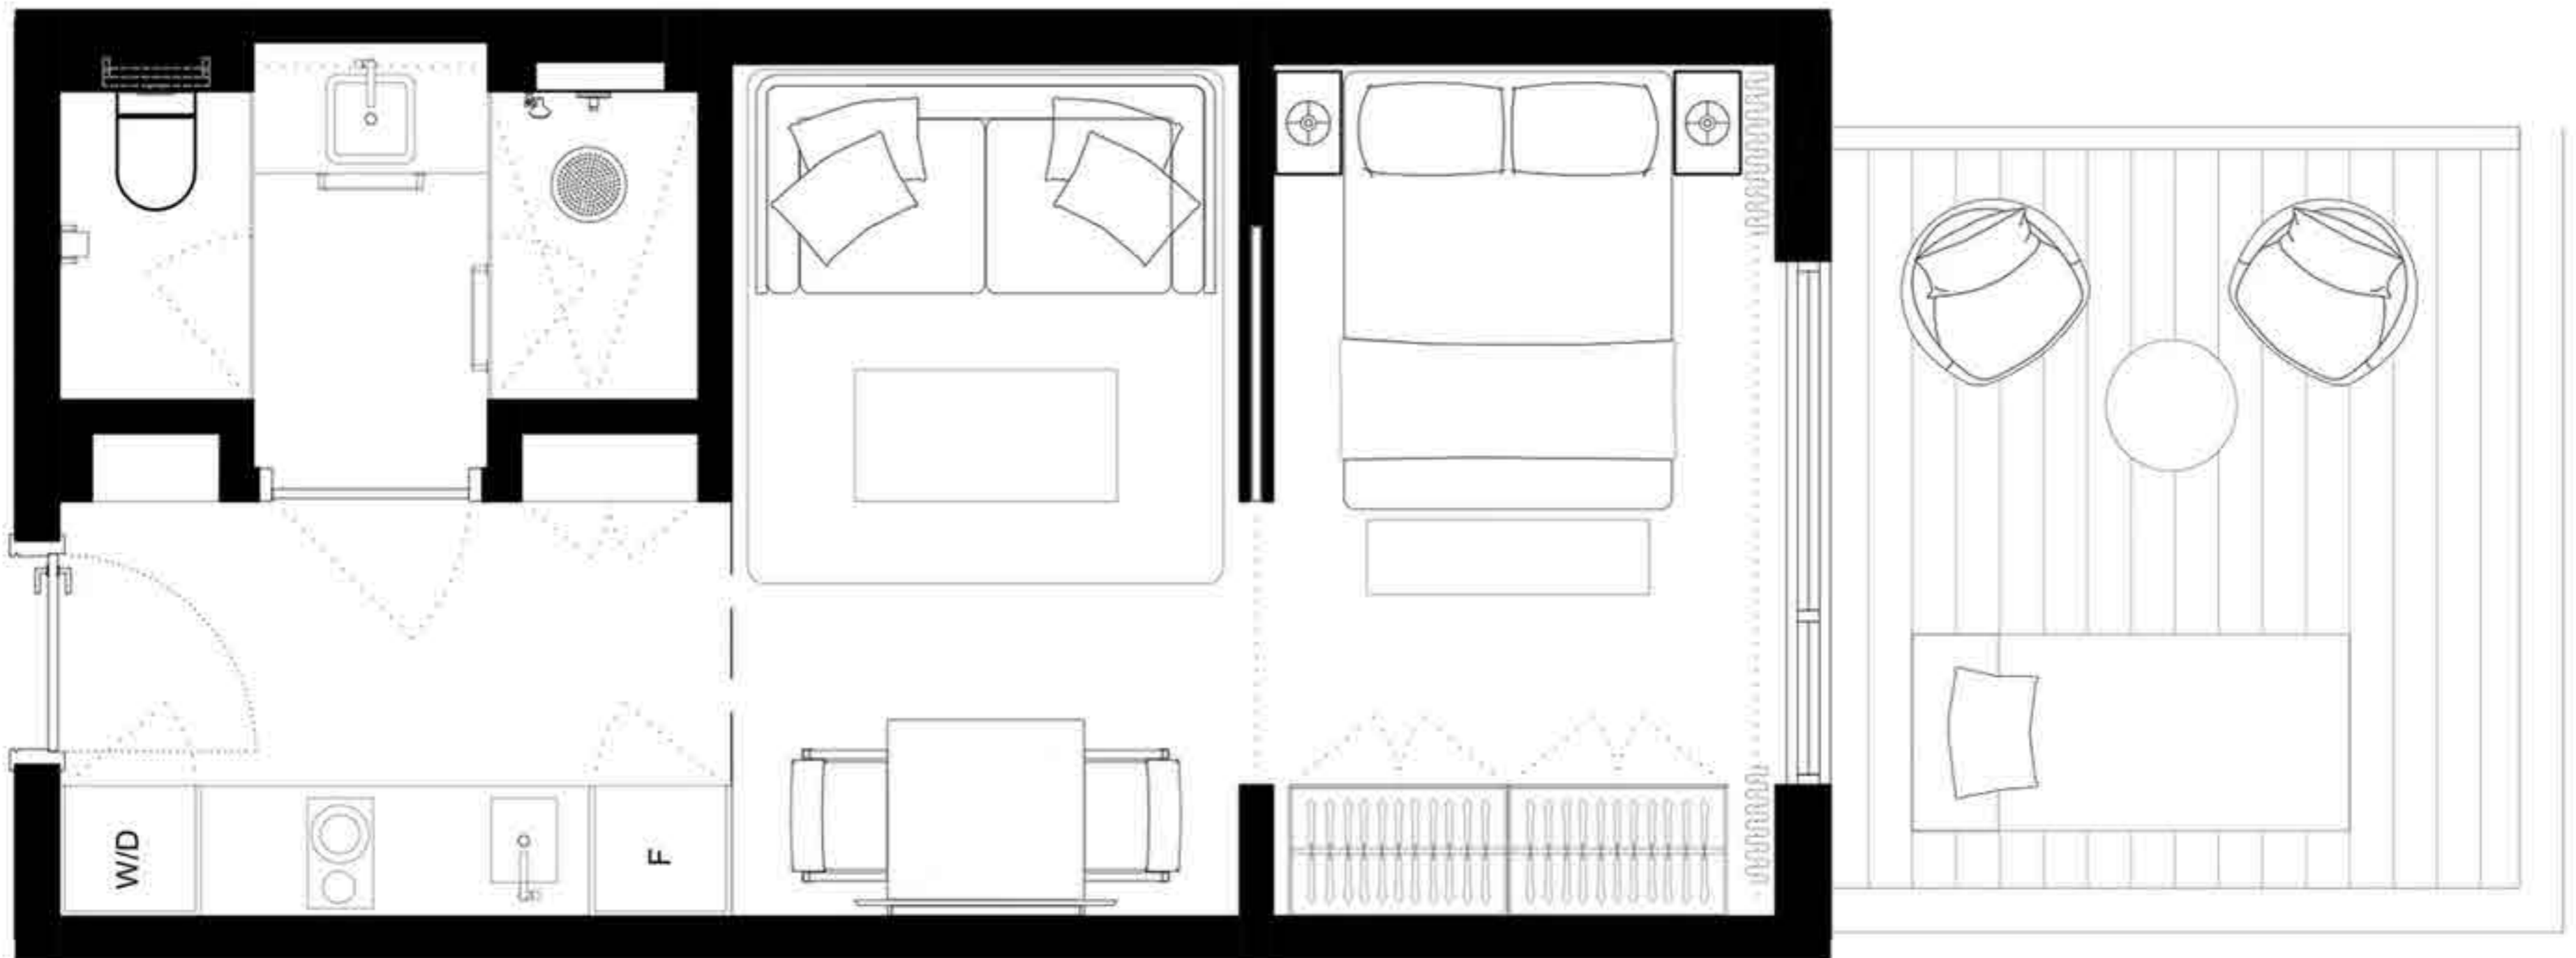

INTERIOR	420 Sq Ft / 39 M ²
TERRACE	0
TOTAL	420 Sq Ft / 39 M ²

STUDIO

EDGEWATER MIAMI
VIDA[®]
RESIDENCES

RESIDENCE A2 (H)

INTERIOR	420 SF / 39 M ²
TERRACE	137 SF / 13 M ²
TOTAL	557 SF / 52 M ²

STUDIO

EDGEWATER MIAMI
VIDA[®]
RESIDENCES

RESIDENCE B (H)

INTERIOR
TERRACE
TOTAL

387 Sq Ft / 36 M²
137 Sq Ft / 13 M²
524 Sq Ft / 49 M²

INTERIOR	459 Sq Ft / 43 M ²
TERRACE	0
TOTAL	459 Sq Ft / 43 M ²

INTERIOR	774 Sq Ft / 72 M ²
TERRACE	503 Sq Ft / 47 M ²
TOTAL	1277 Sq Ft / 119 M ²

INTERIOR	849 Sq Ft / 158 M ²
TERRACE	134 Sq Ft / 158 M ²
TOTAL	983 Sq Ft / 158 M²

INTERIOR	849 Sq Ft / 79 M ²
TERRACE	503 Sq Ft / 47 M ²
TOTAL	1353 Sq Ft / 126 M²

2/2.5

RESIDENCE C (R)

INTERIOR	1233 Sq Ft / 115 M ²
TERRACE	127 Sq Ft / 12 M ²
TOTAL	1360 Sq Ft / 127 M ²

INTERIOR	1233 Sq Ft / 115 M ²
TERRACE	127 Sq Ft / 12 M ²
TOTAL	1360 Sq Ft / 127 M²

4 / 2 + (2) 1.5

EDGEWATER MIAMI
VIDA[®]
RESIDENCES

RESIDENCE A (R)

INTERIOR 1702 Sq Ft / 158 M²
TERRACE 120 Sq Ft / 11 M²
TOTAL 1822 Sq Ft / 169 M²