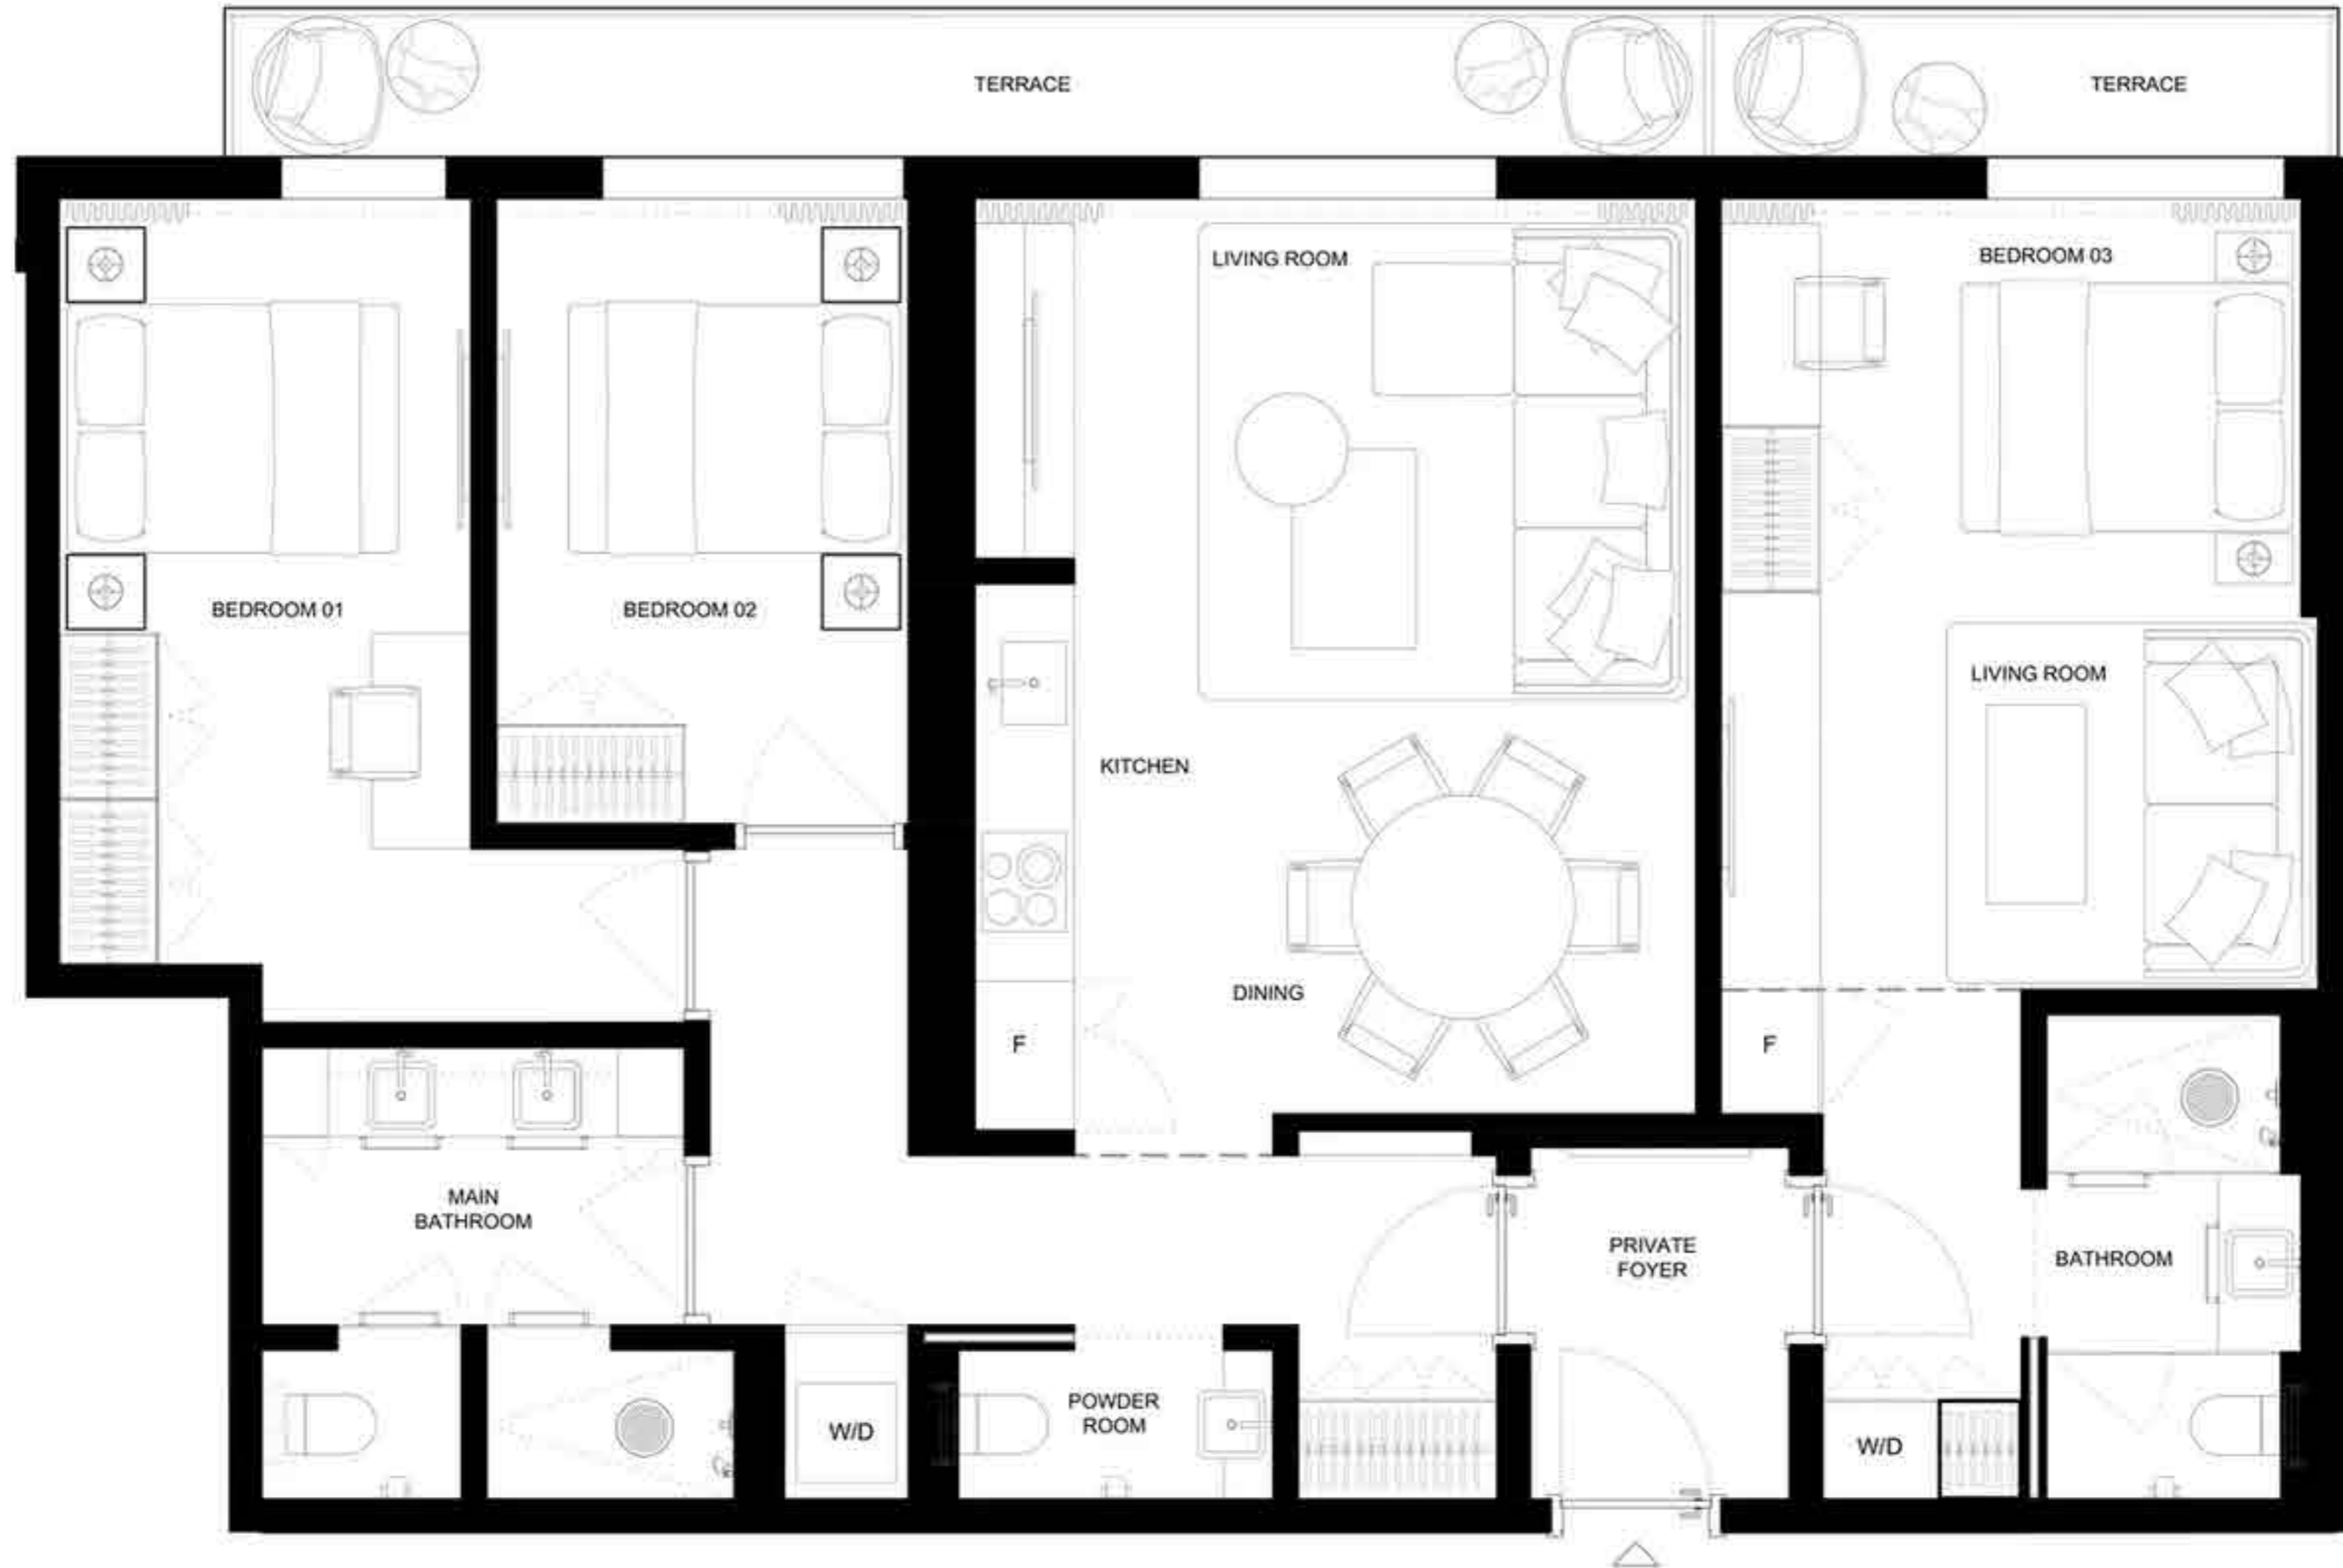

INTERIOR	420 Sq Ft / 39 M ²
TERRACE	0
TOTAL	420 Sq Ft / 39 M ²

STUDIO

EDGEWATER MIAMI
VIDA[®]
RESIDENCES

RESIDENCE A2 (H)

INTERIOR	420 SF / 39 M ²
TERRACE	137 SF / 13 M ²
TOTAL	557 SF / 52 M ²

STUDIO

EDGEWATER MIAMI
VIDA[®]
RESIDENCES

RESIDENCE B (H)

INTERIOR
TERRACE
TOTAL

387 Sq Ft / 36 M²
137 Sq Ft / 13 M²
524 Sq Ft / 49 M²

INTERIOR	459 Sq Ft / 43 M ²
TERRACE	0
TOTAL	459 Sq Ft / 43 M ²

INTERIOR	774 Sq Ft / 72 M ²
TERRACE	503 Sq Ft / 47 M ²
TOTAL	1277 Sq Ft / 119 M ²

INTERIOR	849 Sq Ft / 158 M ²
TERRACE	134 Sq Ft / 158 M ²
TOTAL	983 Sq Ft / 158 M²

INTERIOR	849 Sq Ft / 79 M ²
TERRACE	503 Sq Ft / 47 M ²
TOTAL	1353 Sq Ft / 126 M²

2/2.5

RESIDENCE C (R)

INTERIOR	1233 Sq Ft / 115 M ²
TERRACE	127 Sq Ft / 12 M ²
TOTAL	1360 Sq Ft / 127 M ²

INTERIOR	1233 Sq Ft / 115 M ²
TERRACE	127 Sq Ft / 12 M ²
TOTAL	1360 Sq Ft / 127 M²

4 / 2 + (2) 1.5

EDGEWATER MIAMI
VIDA[®]
RESIDENCES

RESIDENCE A (R)

INTERIOR 1702 Sq Ft / 158 M²
TERRACE 120 Sq Ft / 11 M²
TOTAL 1822 Sq Ft / 169 M²