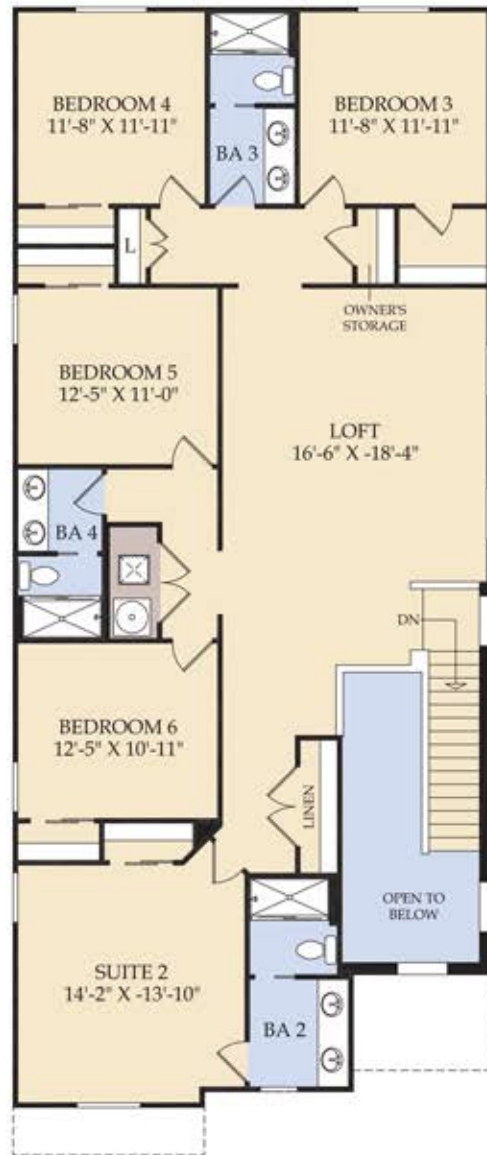

Castaway Townhome

210 Square Meters - 2,263 Square Feet | 5 Bedrooms | 4.5 Baths

First Floor

Second Floor

Interior and
Exterior Units
Available

Winstone

231 Square Meters - 2,490 Square Feet | 5 Bedrooms | 4 Baths

First Floor

Second Floor

Winstone

MD1

Lakeshore

240 Square Meters - 2,587 Square Feet | 5 Bedrooms | 5.5 Baths

First Floor

Second Floor

Bedroom 5 and Bath 5 ILO Game Room Option Elevation (FM2C/D)

Lakeshore

MD1

Hideaway

289 Square Meters - 3,117 Square Feet | 6 Bedrooms | 4.5 Baths

First Floor

Second Floor

Hideaway

FM3

Seashore

304 Square Meters - 3,281 Square Feet | 7 Bedrooms | 5.5 Baths

First Floor

Second Floor

Seashore

MD1

Baymont