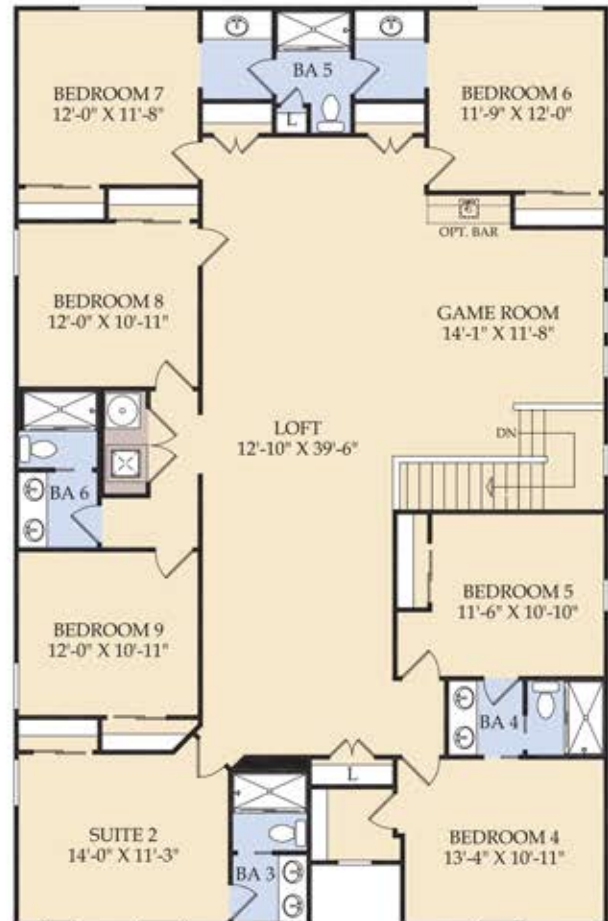

Second Floor