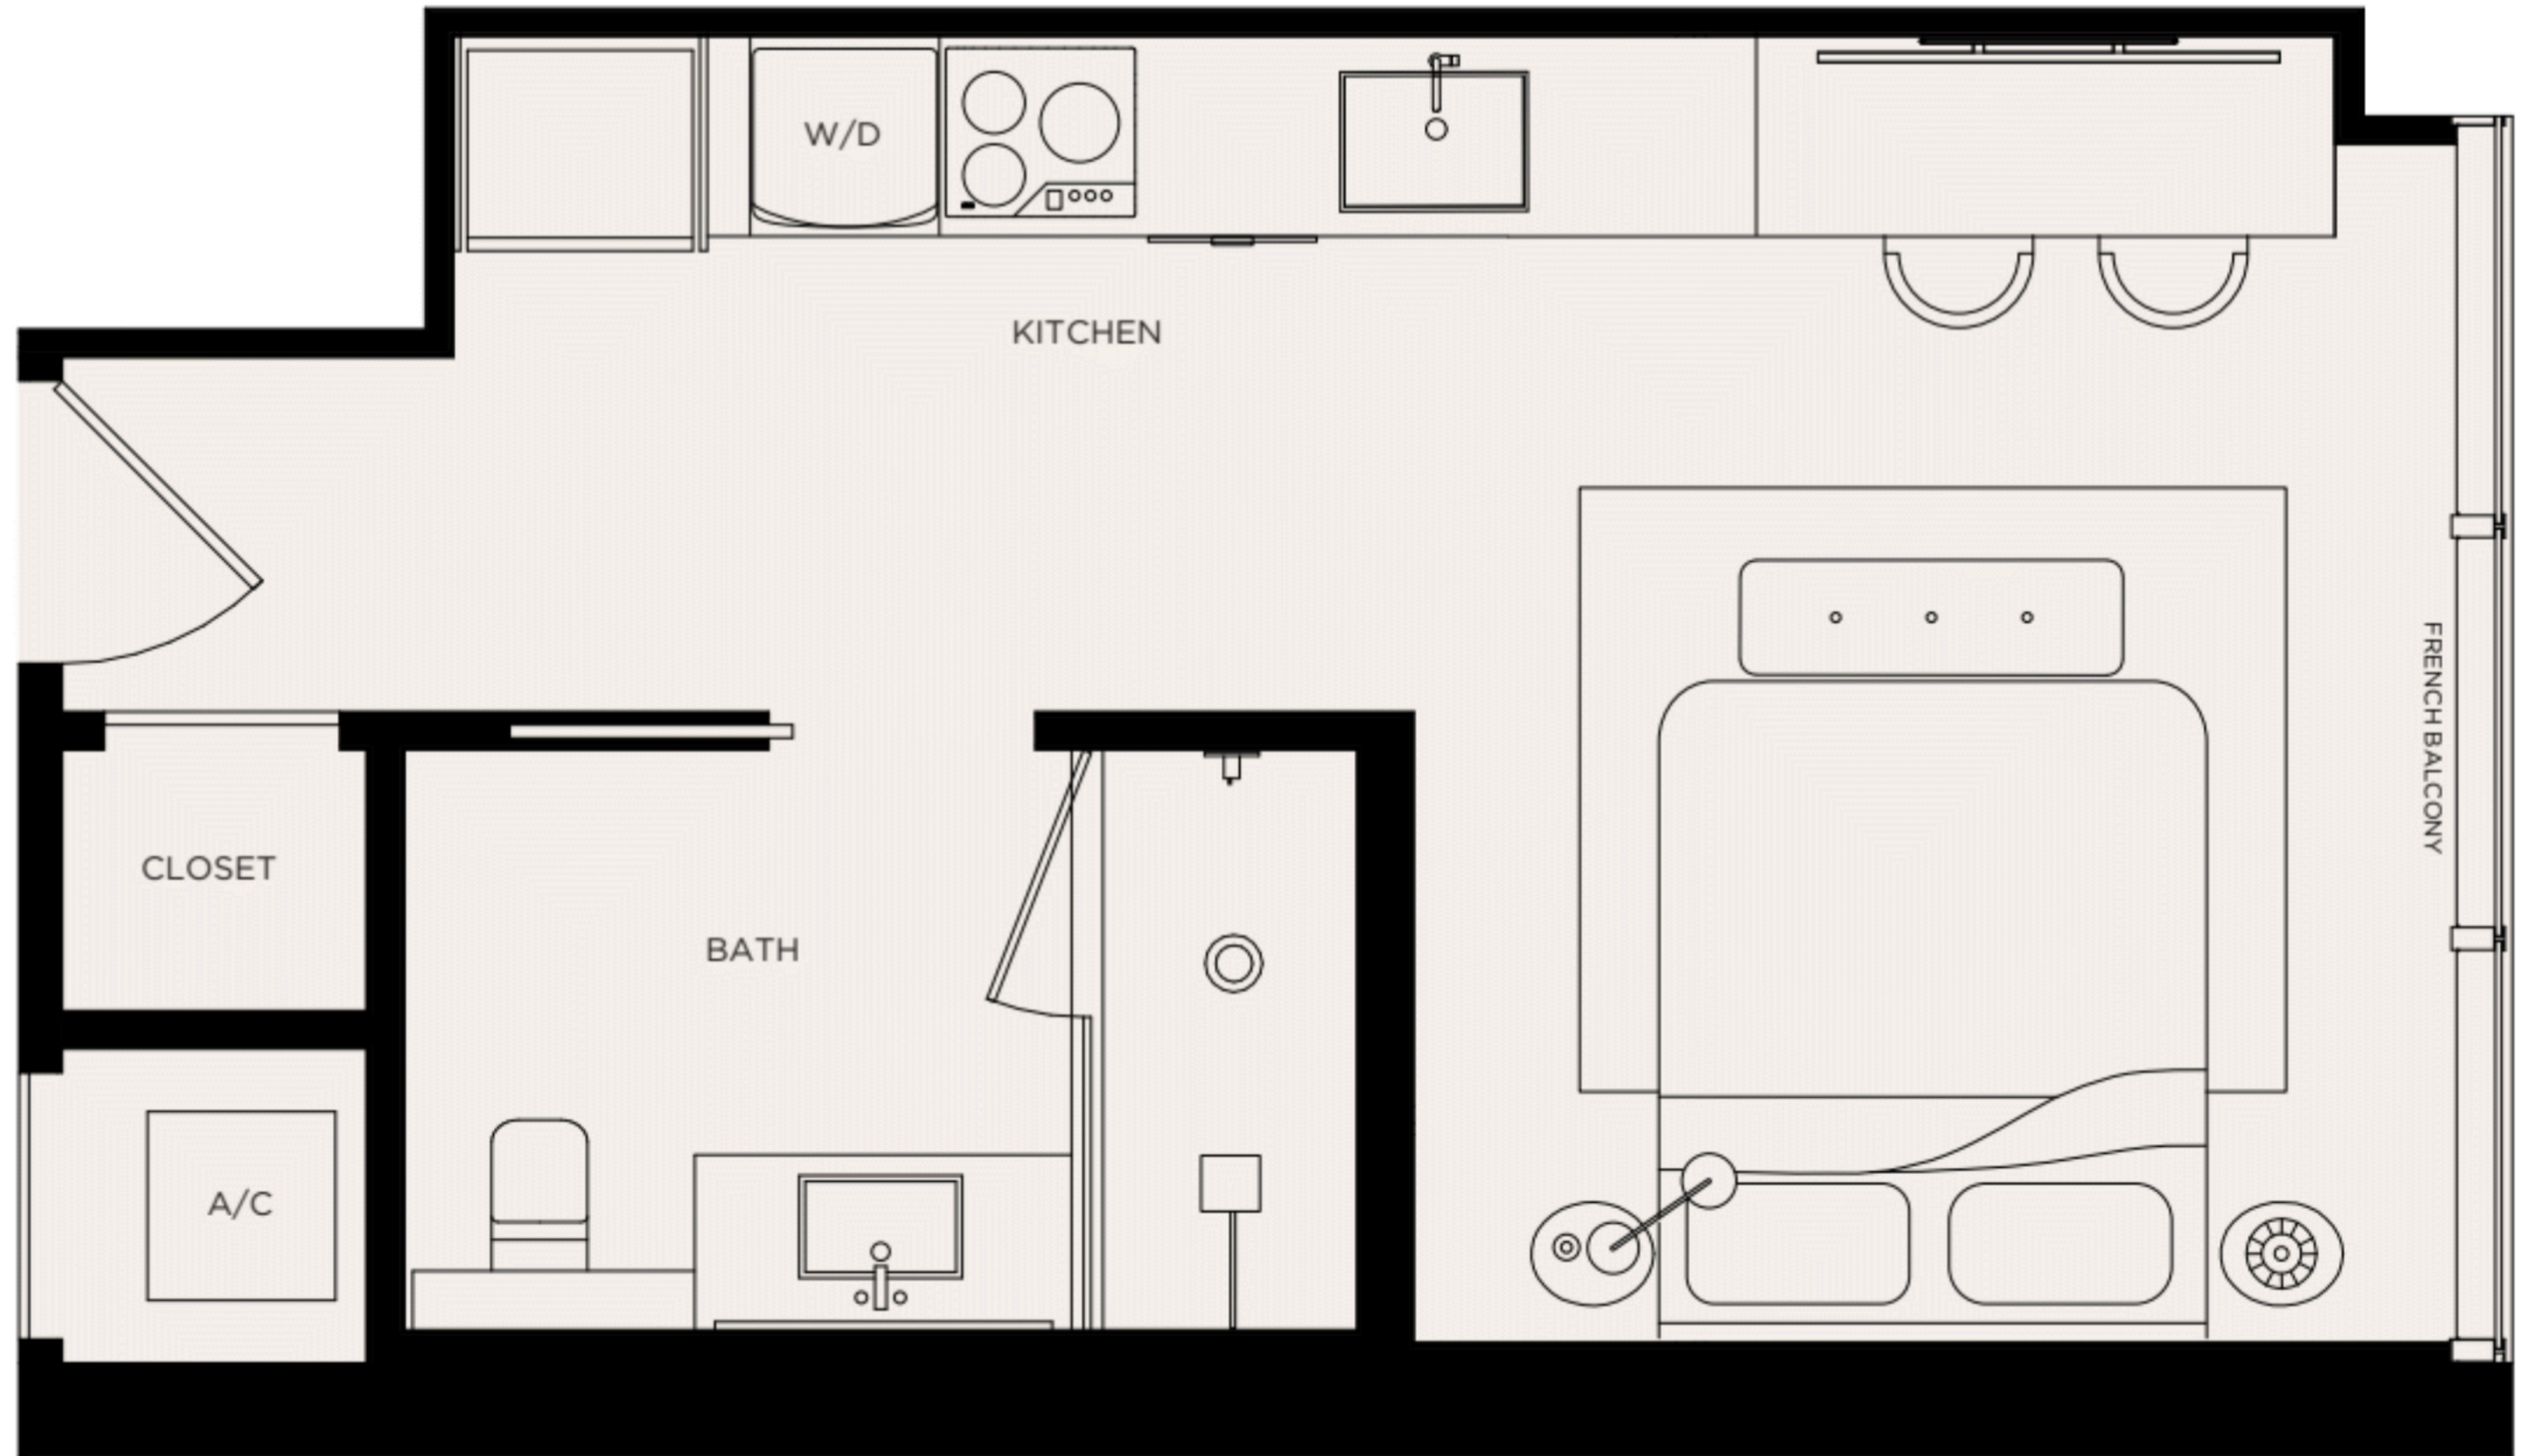

W11
WEST ELEVENTH
RESIDENCES MIAMI

RESIDENCE 11
1 BED / 1 BATH
Levels 16 - 44

Living Area / 533 SQ FT / 49.52 M²

< 11

⊕
8

⊕ >

WEST ELEVENTH
RESIDENCES MIAMI

RESIDENCE 12
STUDIO
Levels 16 - 44

Living Area / 397 SQ FT / 36.88 M²

< 12

> 12

W11

WEST ELEVENTH
RESIDENCES MIAMI

RESIDENCE 13
STUDIO
Levels 16 - 44

Living Area / 339 SQ FT / 31.49 M²

< 13