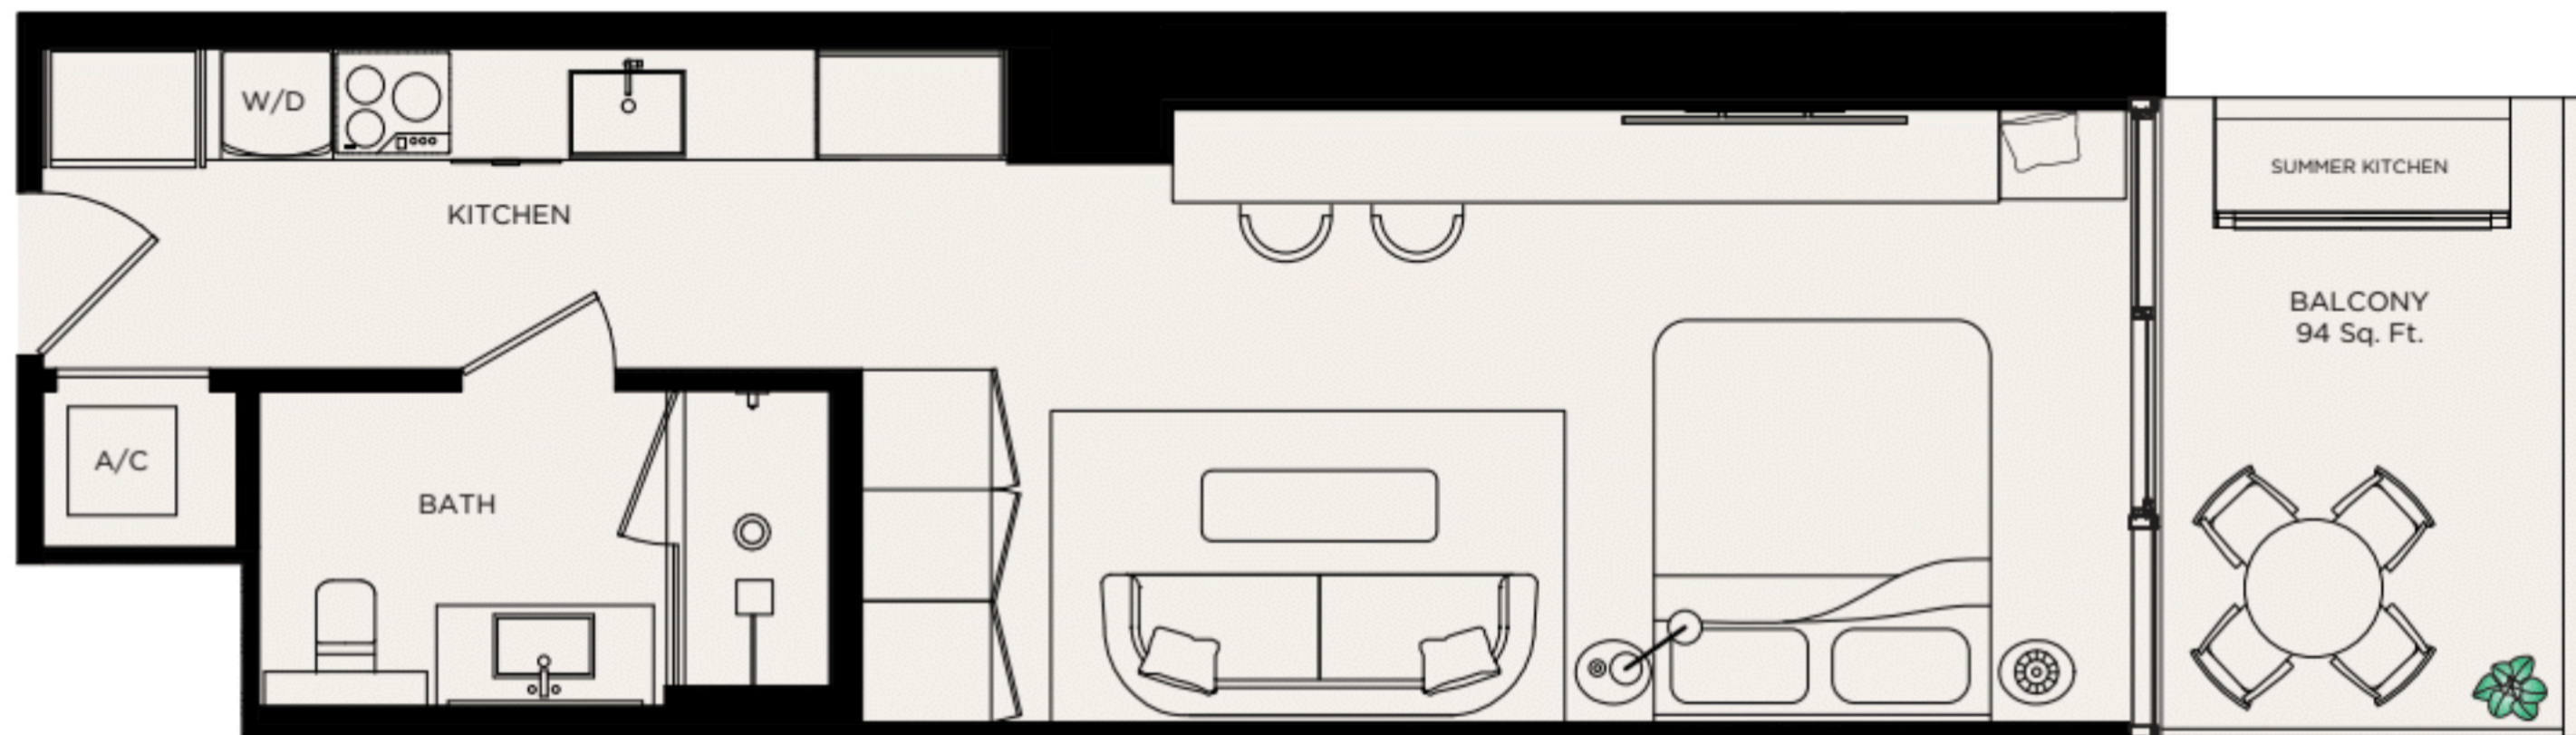

WEST ELEVENTH
RESIDENCES MIAMI

RESIDENCE 08
STUDIO
Levels 16 - 44

Living Area / 516 SQ FT / 47.94 M²
Balcony / 94 SQ FT / 8.73 M²
Total / 610 SQ FT / 56.67 M²

< 08

⊕ >