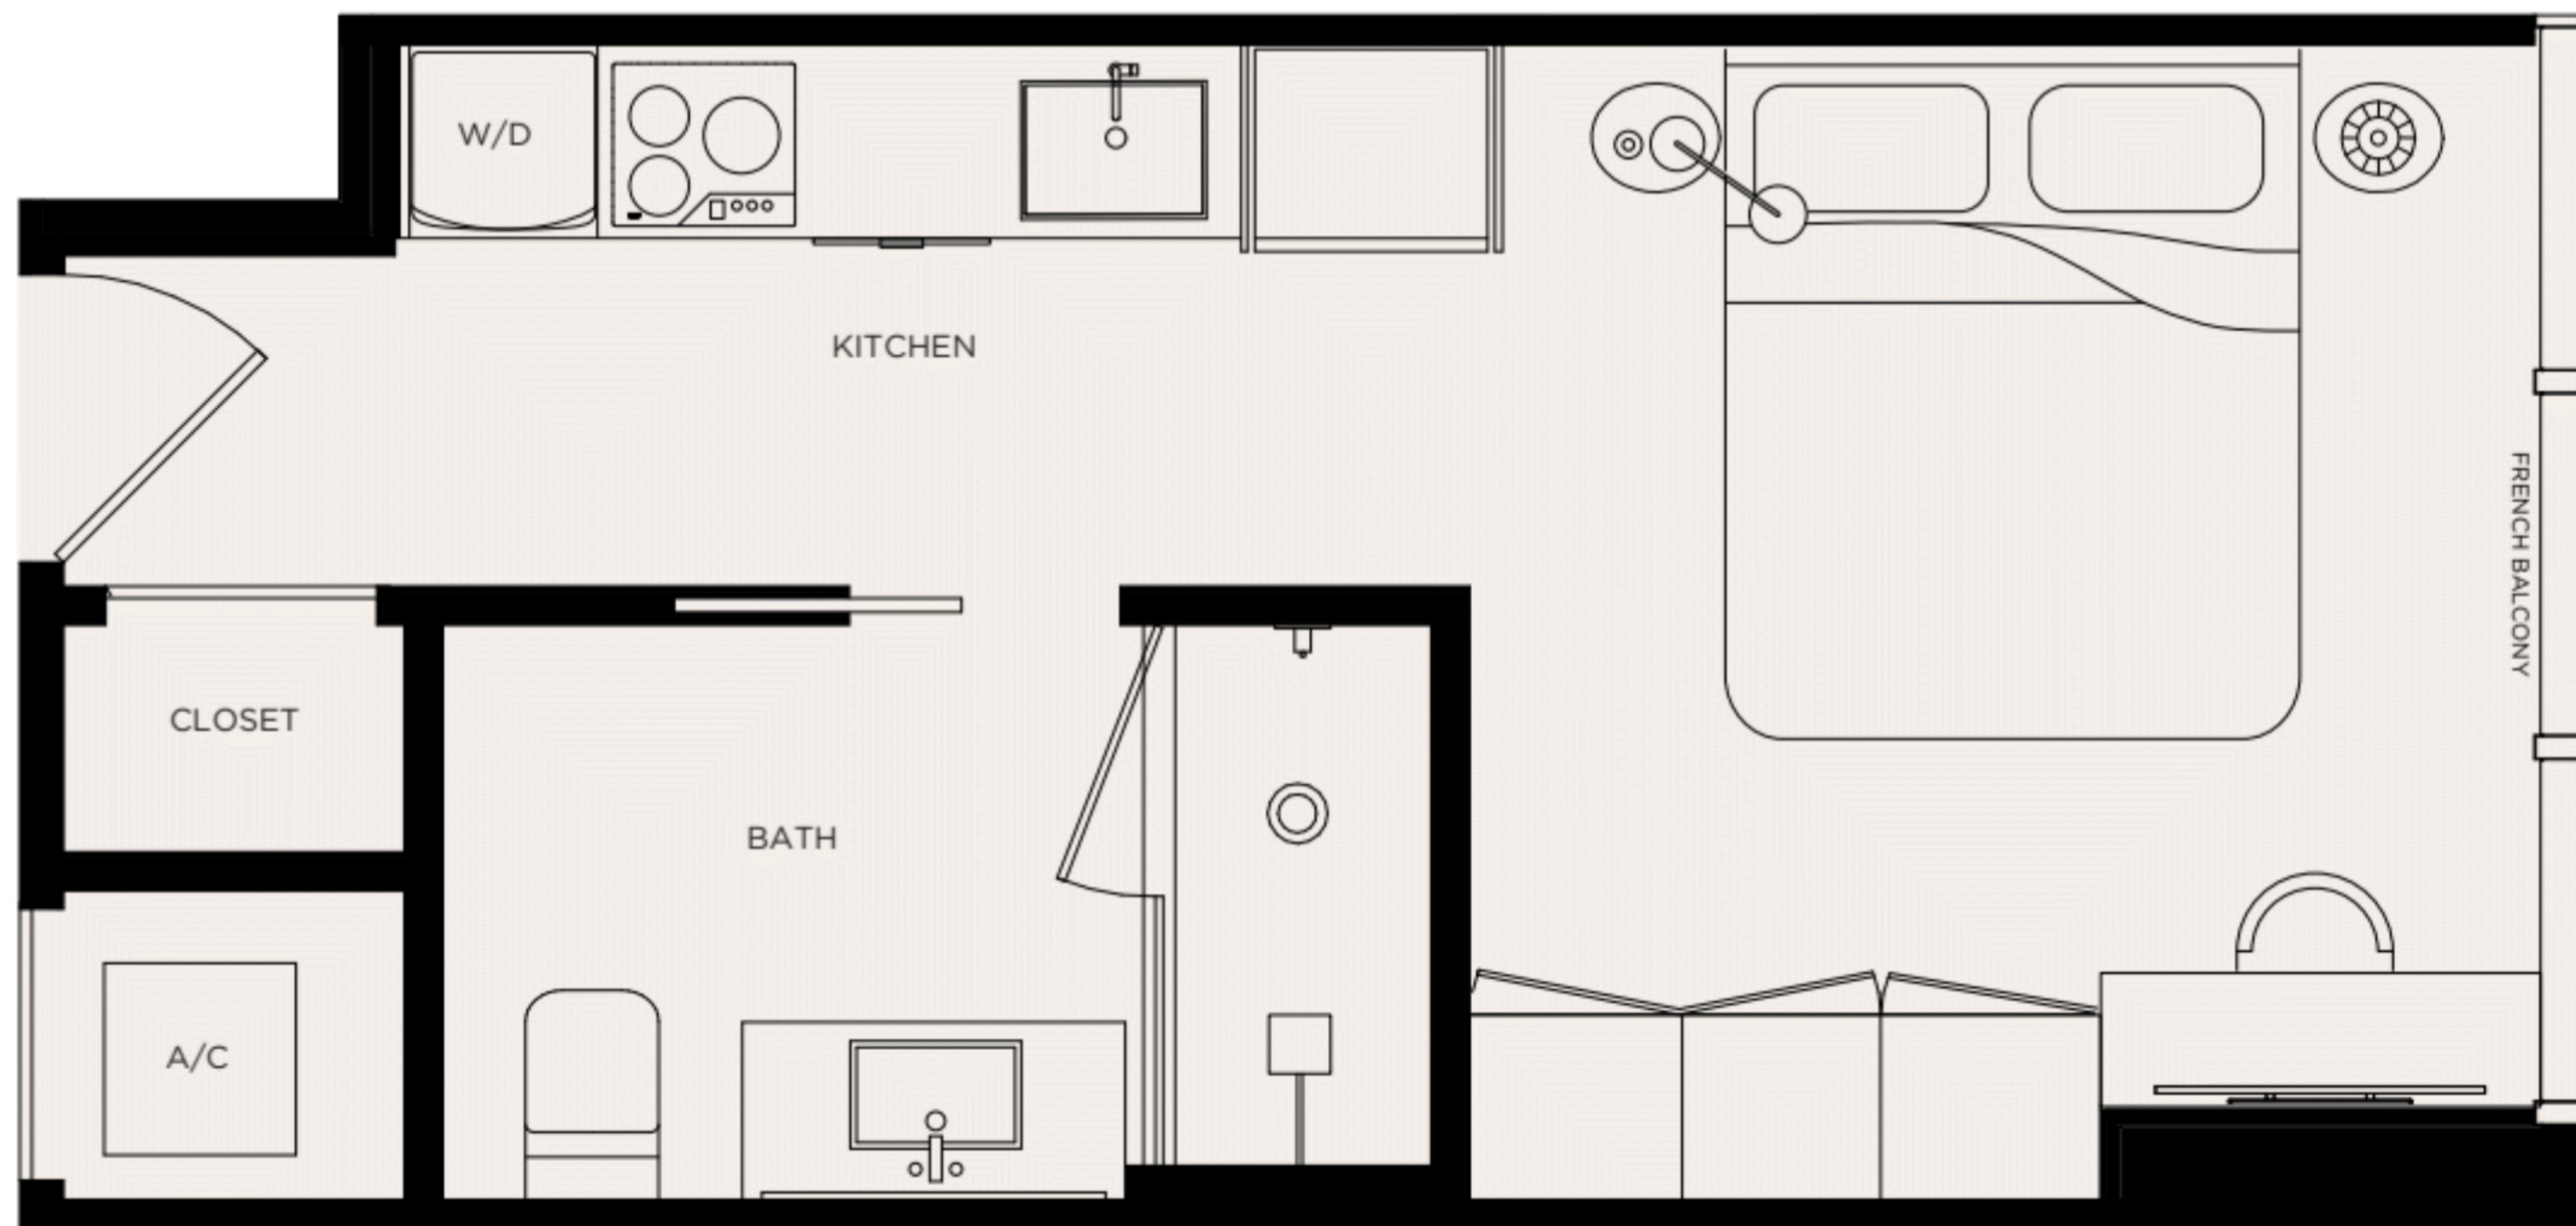

⊕
8

⊕ >

W11
WEST ELEVENTH
RESIDENCES MIAMI

RESIDENCE 14
STUDIO
Levels 16 - 44

Living Area / 418 SQ FT / 38.83 M²

< 14

WE
WEST ELEVENTH
RESIDENCES MIAMI

RESIDENCE 15
STUDIO
Levels 16 - 44

Living Area / 334 SQ FT / 31.03 M²

W11
WEST ELEVENTH
RESIDENCES MIAMI

RESIDENCE 16
STUDIO
Levels 16 - 44

Living Area / 334 SQ FT / 31.03 M²

< 16

⊕
8

⊕ 8 >

WEST ELEVENTH
RESIDENCES MIAMI

RESIDENCE 17
STUDIO
Levels 16 - 44

Living Area / 418 SQ FT / 38.83 M²

< 17

> 18

WE
WEST ELEVENTH
RESIDENCES MIAMI

RESIDENCE 18
STUDIO
Levels 16 - 44

Living Area / 339 SQ FT / 31.49 M²

< 18

⊕
8

⊕ >

W11
WEST ELEVENTH
RESIDENCES MIAMI

RESIDENCE 19
STUDIO
Levels 16 - 44

Living Area / 397 SQ FT / 36.88 M²

< 19

8

⊕ >