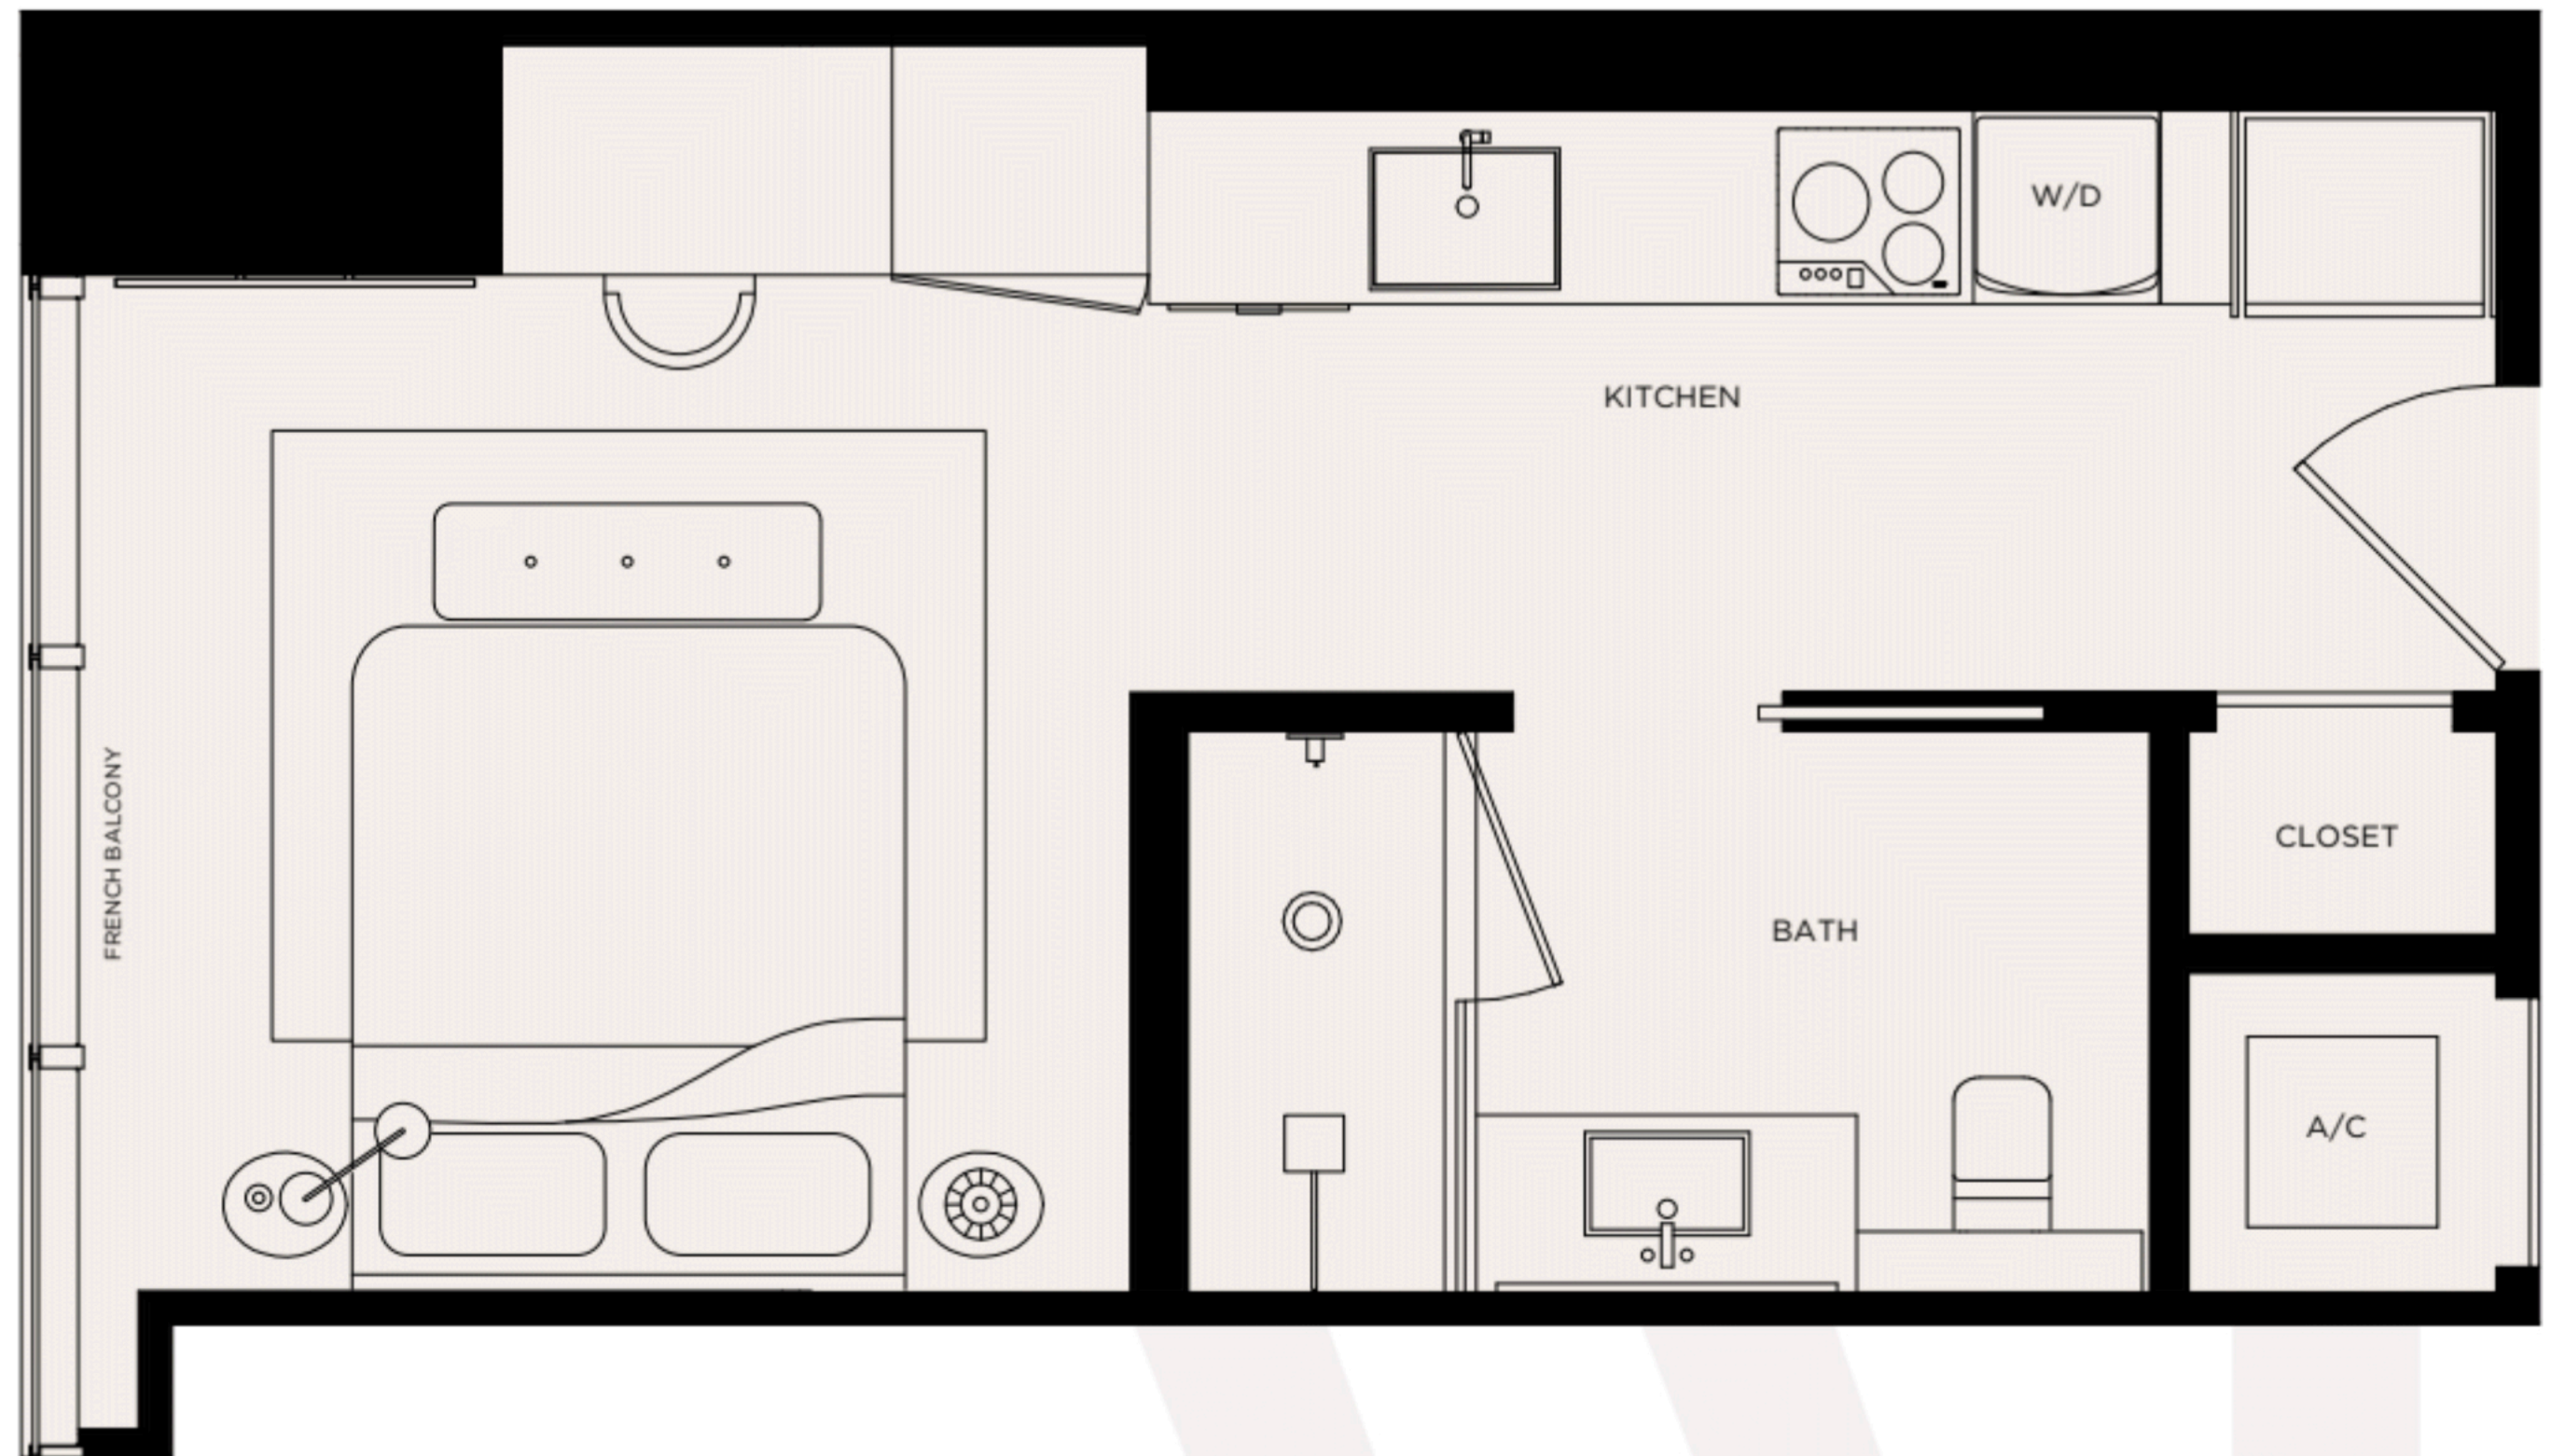

W11
WEST ELEVENTH
 RESIDENCES MIAMI

STANDARD RESIDENCES

Levels 16 - 44

W11
WEST ELEVENTH
RESIDENCES MIAMI

RESIDENCE 01
1 BED / 1 BATH
Levels 16 - 44

Living Area / 690 SQ FT / 64.10 M²

W11
WEST ELEVENTH
RESIDENCES MIAMI

RESIDENCE 02
STUDIO
Levels 16 - 44

Living Area / 405 SQ FT / 37.63 M²

< 02

W11
WEST ELEVENTH
RESIDENCES MIAMI

RESIDENCE 03
STUDIO
Levels 16 - 44

Living Area / 374 SQ FT / 34.75 M²

W11
WEST ELEVENTH
RESIDENCES MIAMI