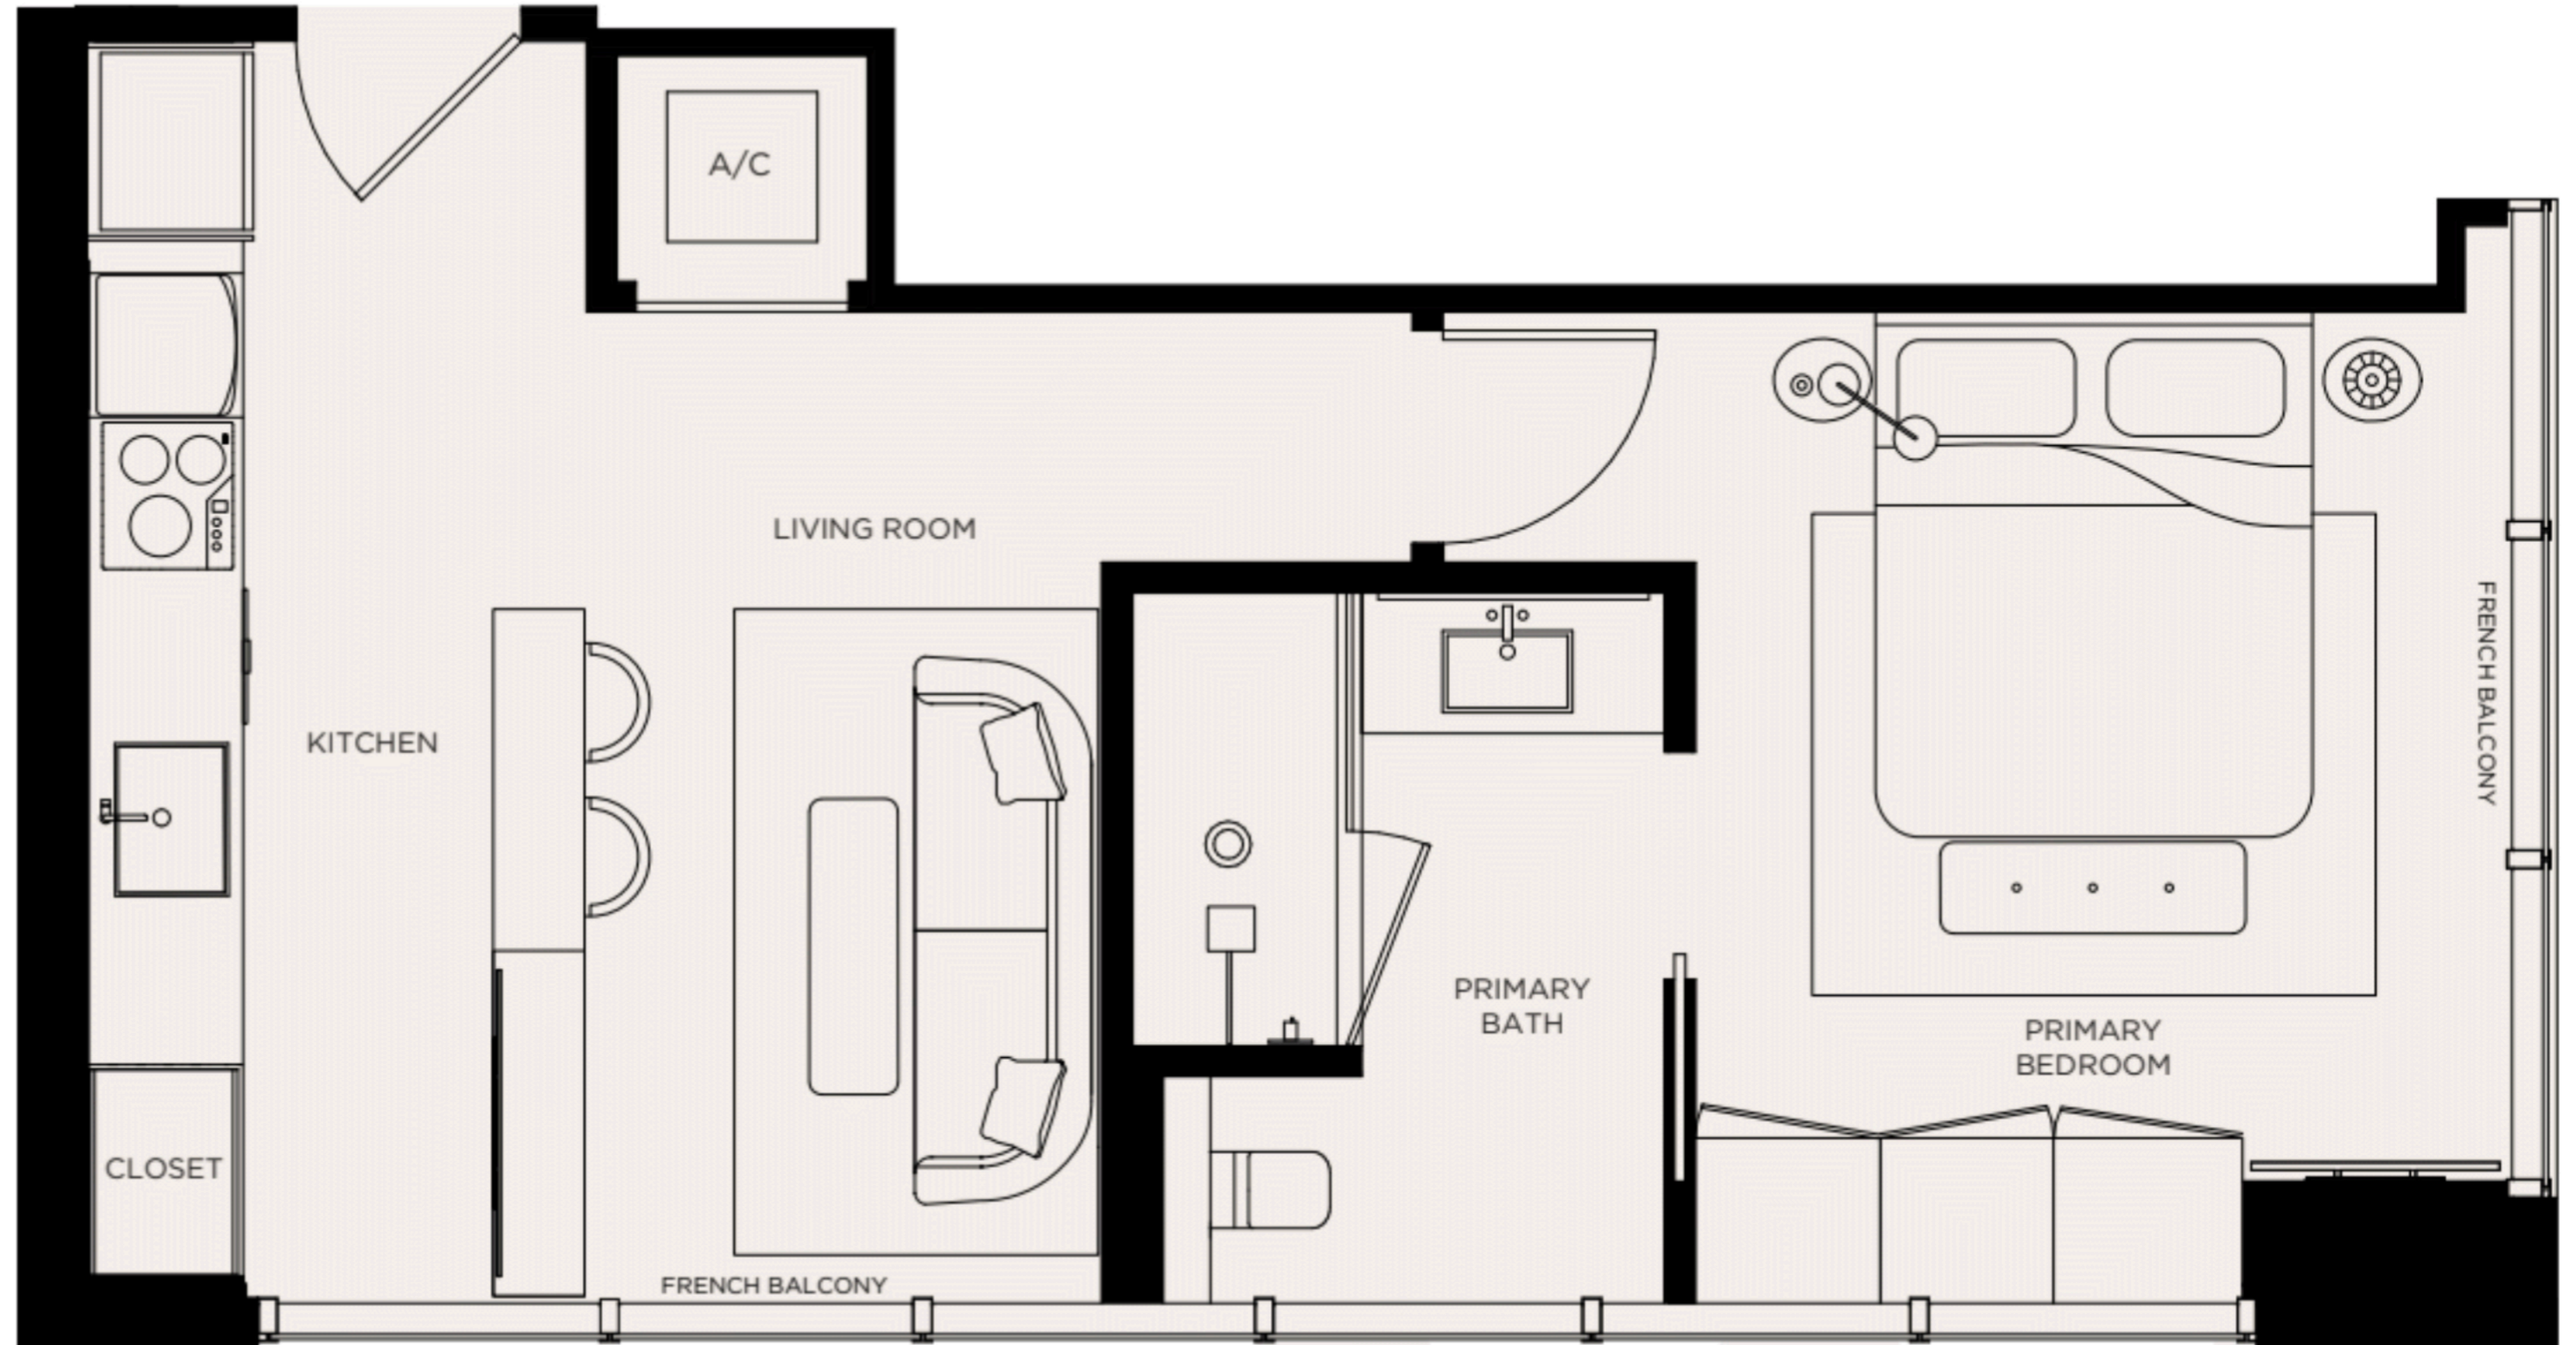

⊕
8

⊕ >

W11
WEST ELEVENTH
RESIDENCES MIAMI

RESIDENCE 19
STUDIO
Levels 16 - 44

Living Area / 397 SQ FT / 36.88 M²

< 19

8

⊕ >

WEST ELEVENTH
RESIDENCES MIAMI

RESIDENCE 20
1 BED / 1 BATH
Levels 16 - 44

Living Area / 533 SQ FT / 49.52 M²

< 20

8

⊕ >

WEST ELEVENTH
RESIDENCES MIAMI

RESIDENCE 21
STUDIO
Levels 16 - 44

Living Area / 516 SQ FT / 47.94 M²
Balcony / 94 SQ FT / 8.73 M²
Total / 610 SQ FT / 56.57 M²

WEST ELEVENTH
RESIDENCES MIAMI

RESIDENCE 22
1 BED / 1 BATH
Levels 16 - 44

Living Area / 814 SQ FT / 75.62 M²
Balcony / 190 SQ FT / 17.65 M²
Total / 1,004 SQ FT / 93.27 M²