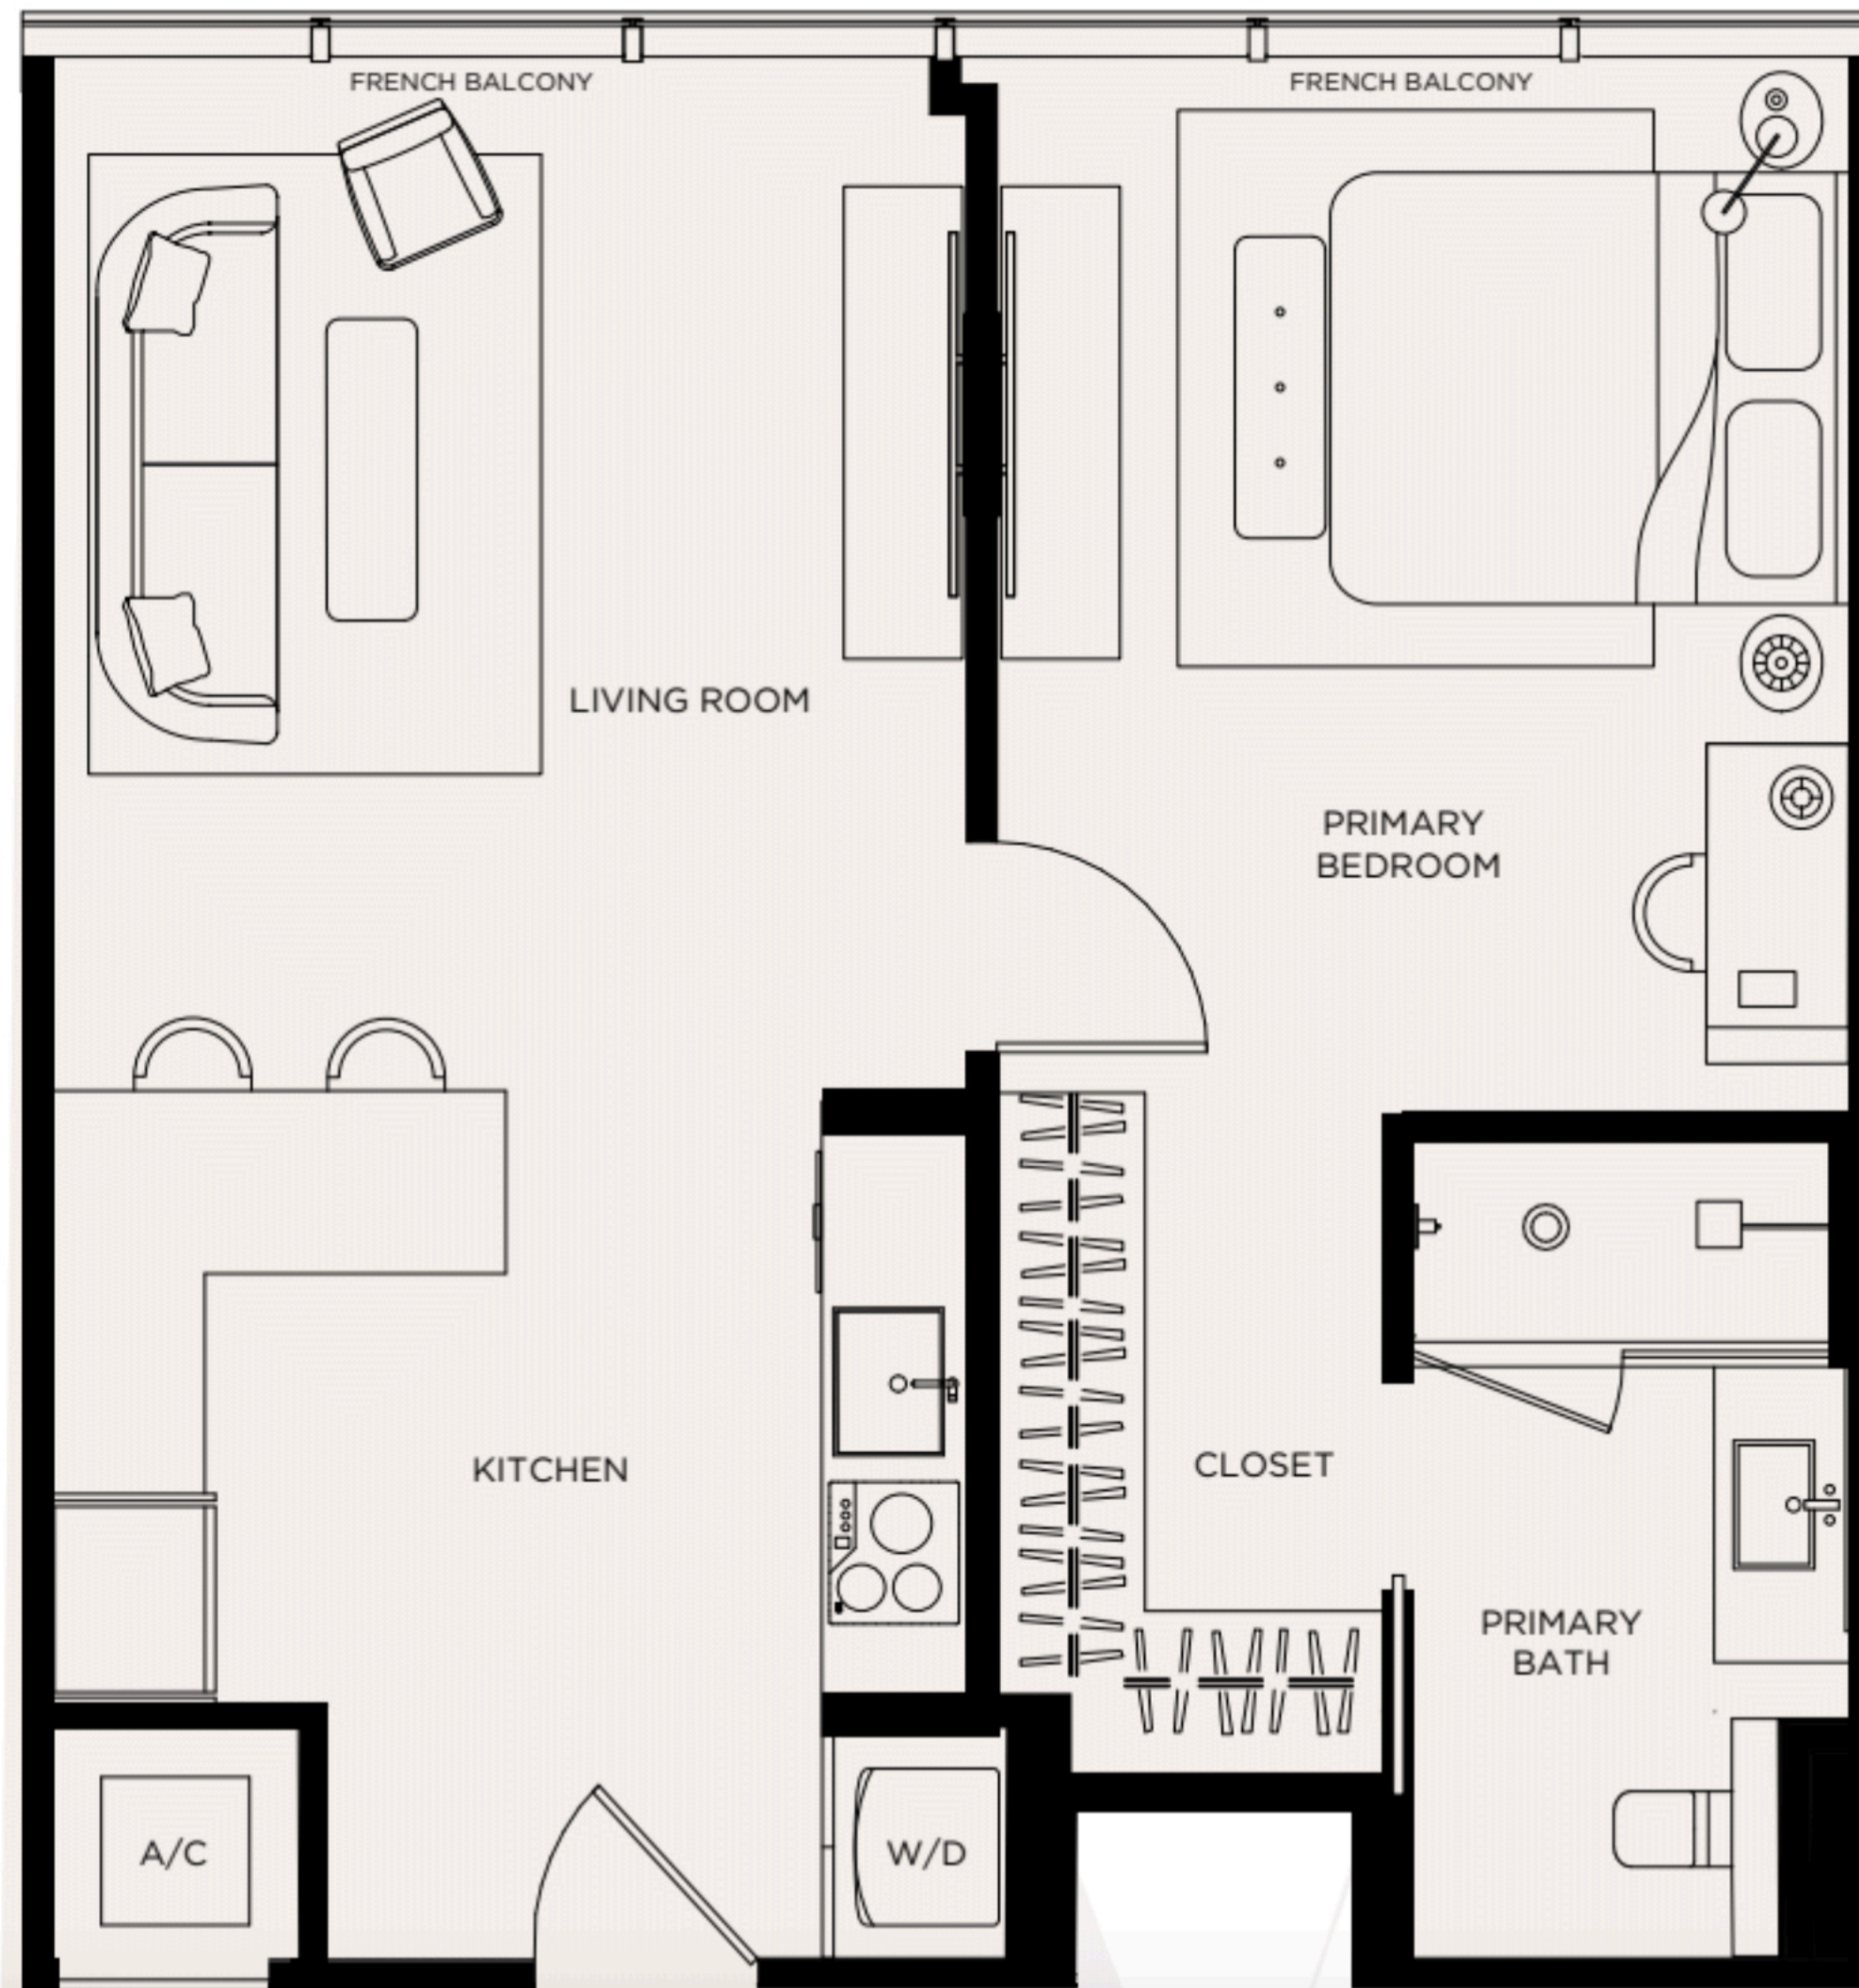

W11
WEST ELEVENTH
 RESIDENCES MIAMI

STANDARD RESIDENCES

Levels 16 - 44

W11
WEST ELEVENTH
RESIDENCES MIAMI

RESIDENCE 01
1 BED / 1 BATH
Levels 16 - 44

Living Area / 690 SQ FT / 64.10 M²

W11
WEST ELEVENTH
RESIDENCES MIAMI

RESIDENCE 02
STUDIO
Levels 16 - 44

Living Area / 405 SQ FT / 37.63 M²

< 02

W11
WEST ELEVENTH
RESIDENCES MIAMI

RESIDENCE 03
STUDIO
Levels 16 - 44

Living Area / 374 SQ FT / 34.75 M²

W11
WEST ELEVENTH
RESIDENCES MIAMI

RESIDENCE 04

1 BED / 1 BATH

Levels 16 - 44

Living Area / 661 SQ FT / 61.41 M²

WE
WEST ELEVENTH
RESIDENCES MIAMI

RESIDENCE 05
STUDIO
Levels 16 - 44

Living Area / 374 SQ FT / 34.75 M²

W11
WEST ELEVENTH
RESIDENCES MIAMI