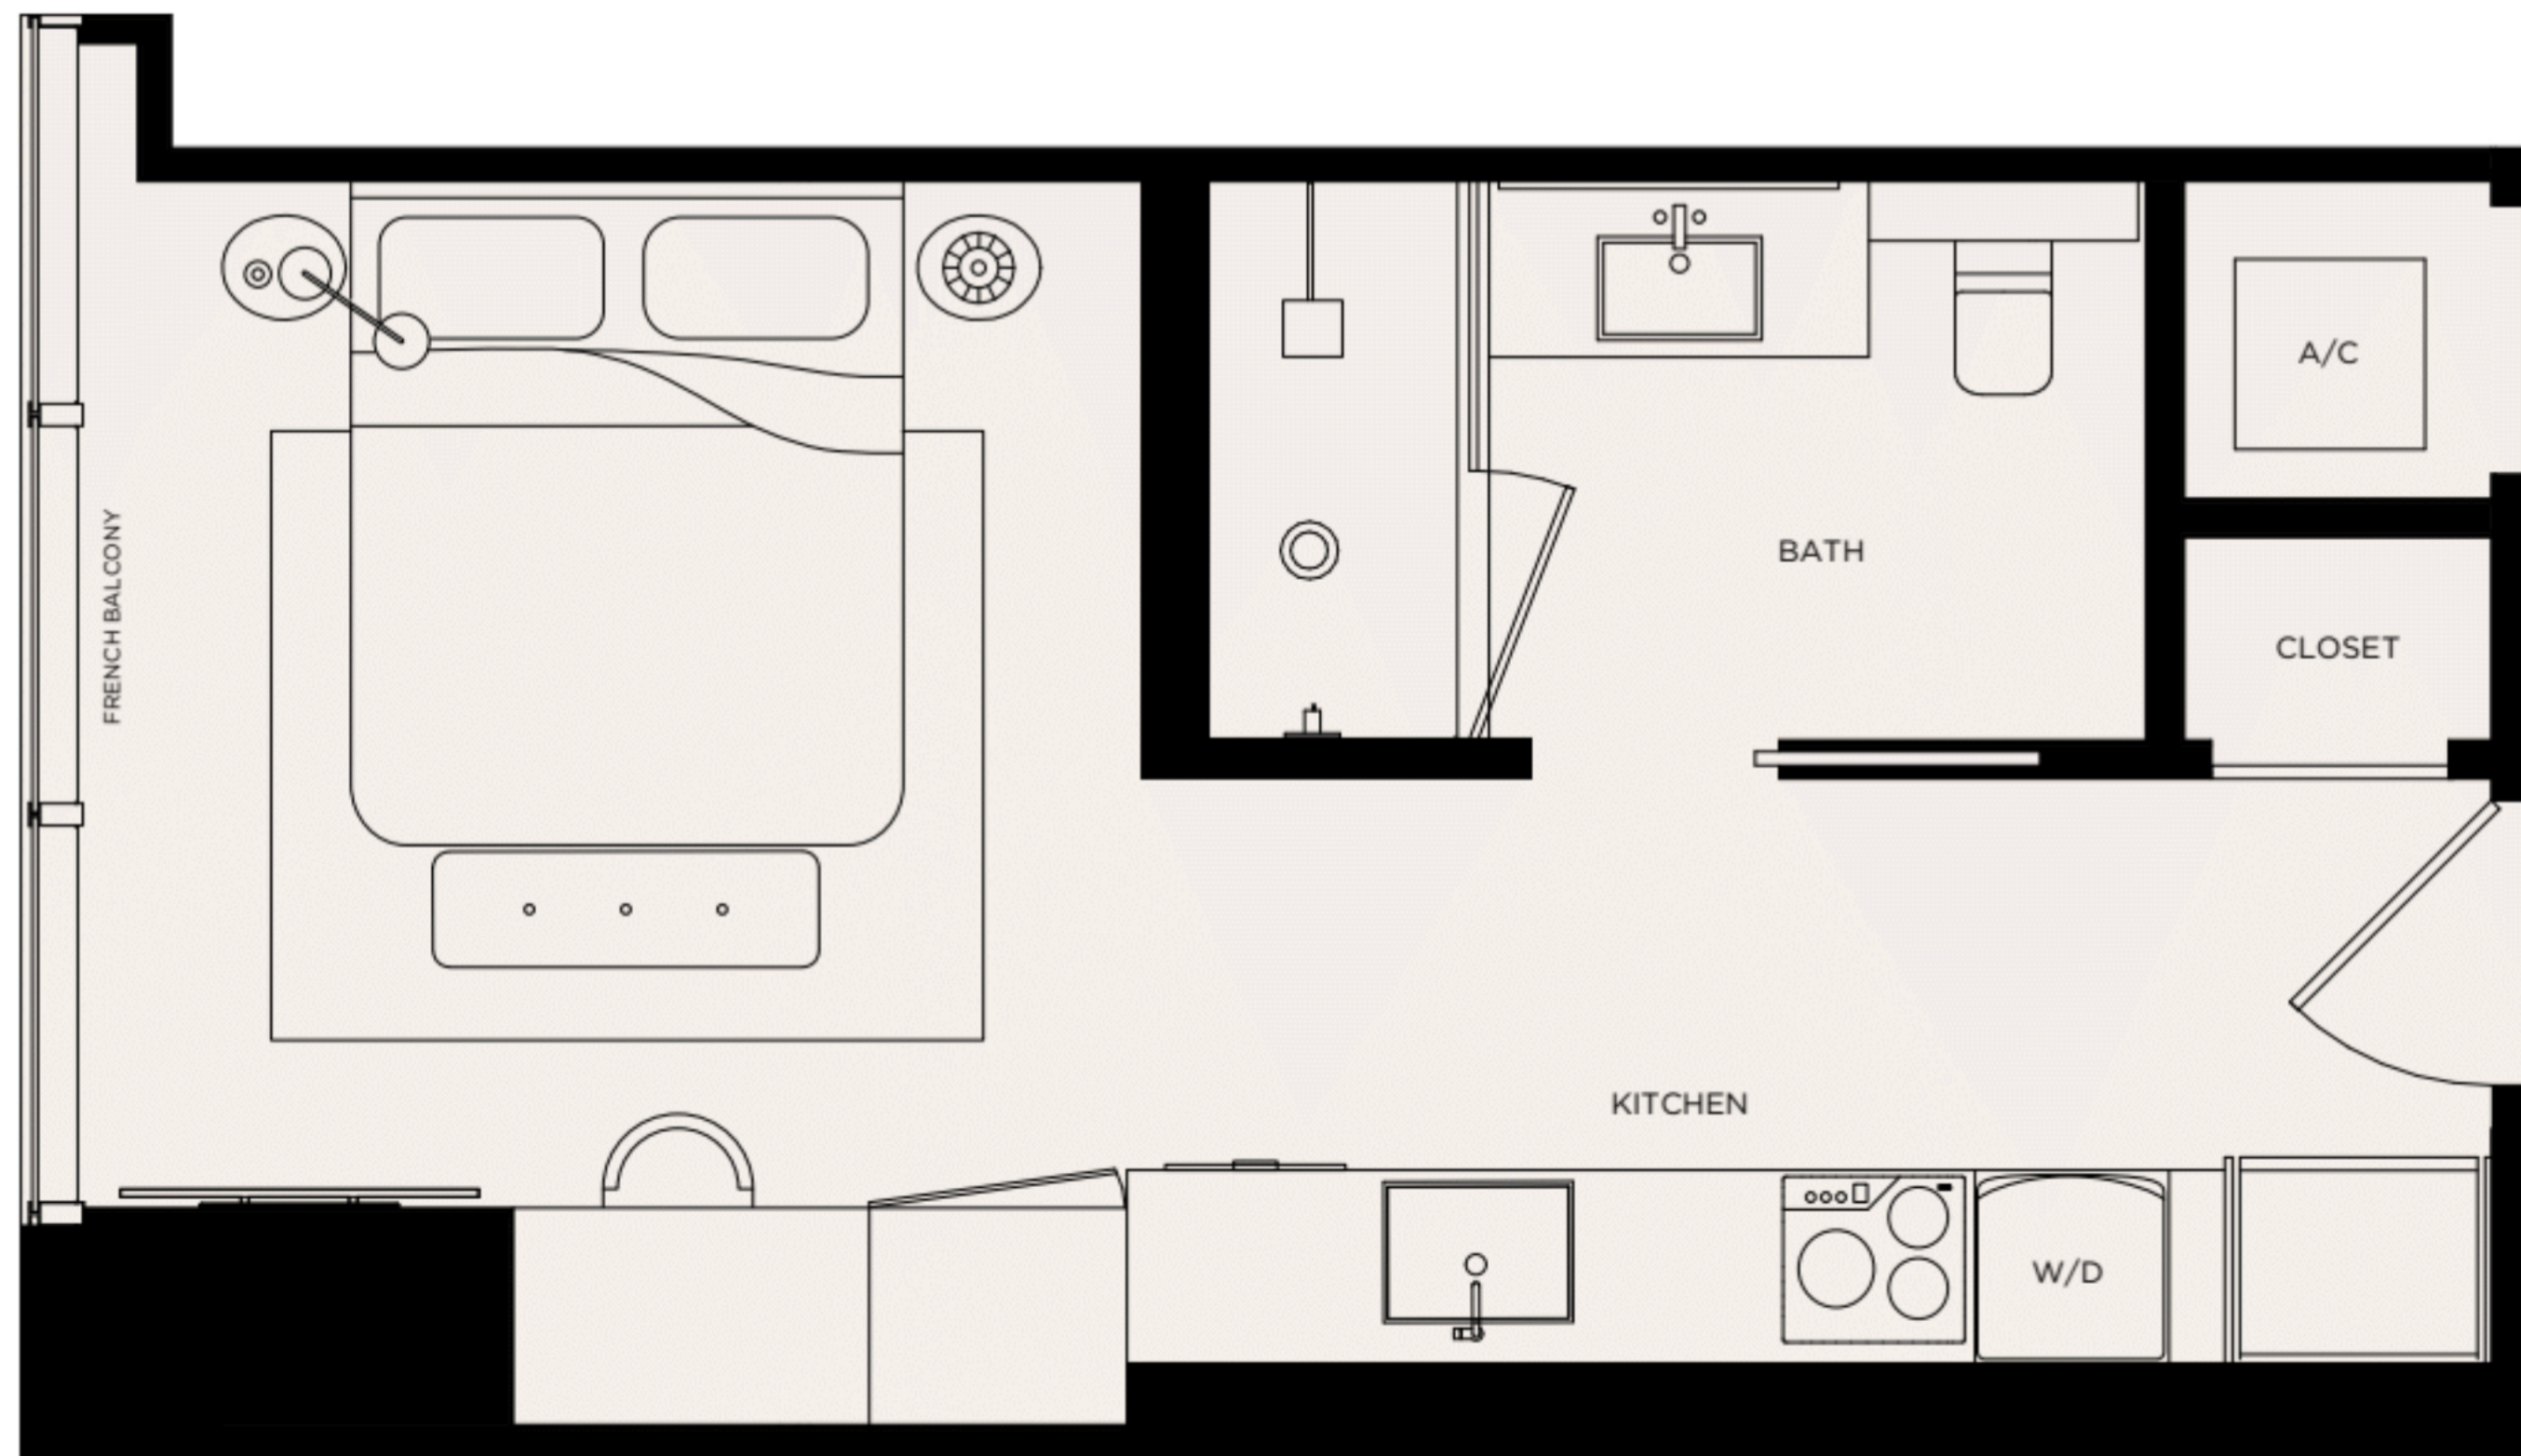

W11
WEST ELEVENTH
 RESIDENCES MIAMI

STANDARD RESIDENCES

Levels 16 - 44

W11
WEST ELEVENTH
RESIDENCES MIAMI

RESIDENCE 01
1 BED / 1 BATH
Levels 16 - 44

Living Area / 690 SQ FT / 64.10 M²

W11
WEST ELEVENTH
RESIDENCES MIAMI

RESIDENCE 02
STUDIO
Levels 16 - 44

Living Area / 405 SQ FT / 37.63 M²

< 02

W11
WEST ELEVENTH
RESIDENCES MIAMI

RESIDENCE 03
STUDIO
Levels 16 - 44

Living Area / 374 SQ FT / 34.75 M²

W11
WEST ELEVENTH
RESIDENCES MIAMI

RESIDENCE 04

1 BED / 1 BATH

Levels 16 - 44

Living Area / 661 SQ FT / 61.41 M²

WE
WEST ELEVENTH
RESIDENCES MIAMI

RESIDENCE 05
STUDIO
Levels 16 - 44

Living Area / 374 SQ FT / 34.75 M²

W11
WEST ELEVENTH
RESIDENCES MIAMI

RESIDENCE 06
STUDIO
Levels 16 - 44

Living Area / 405 SQ FT / 37.63 M²

< 06

06 >

WE
WEST ELEVENTH
RESIDENCES MIAMI

RESIDENCE 07
1 BED / 1 BATH
Levels 16 - 44

Living Area / 690 SQ FT / 64.10 M²

WEST ELEVENTH
RESIDENCES MIAMI