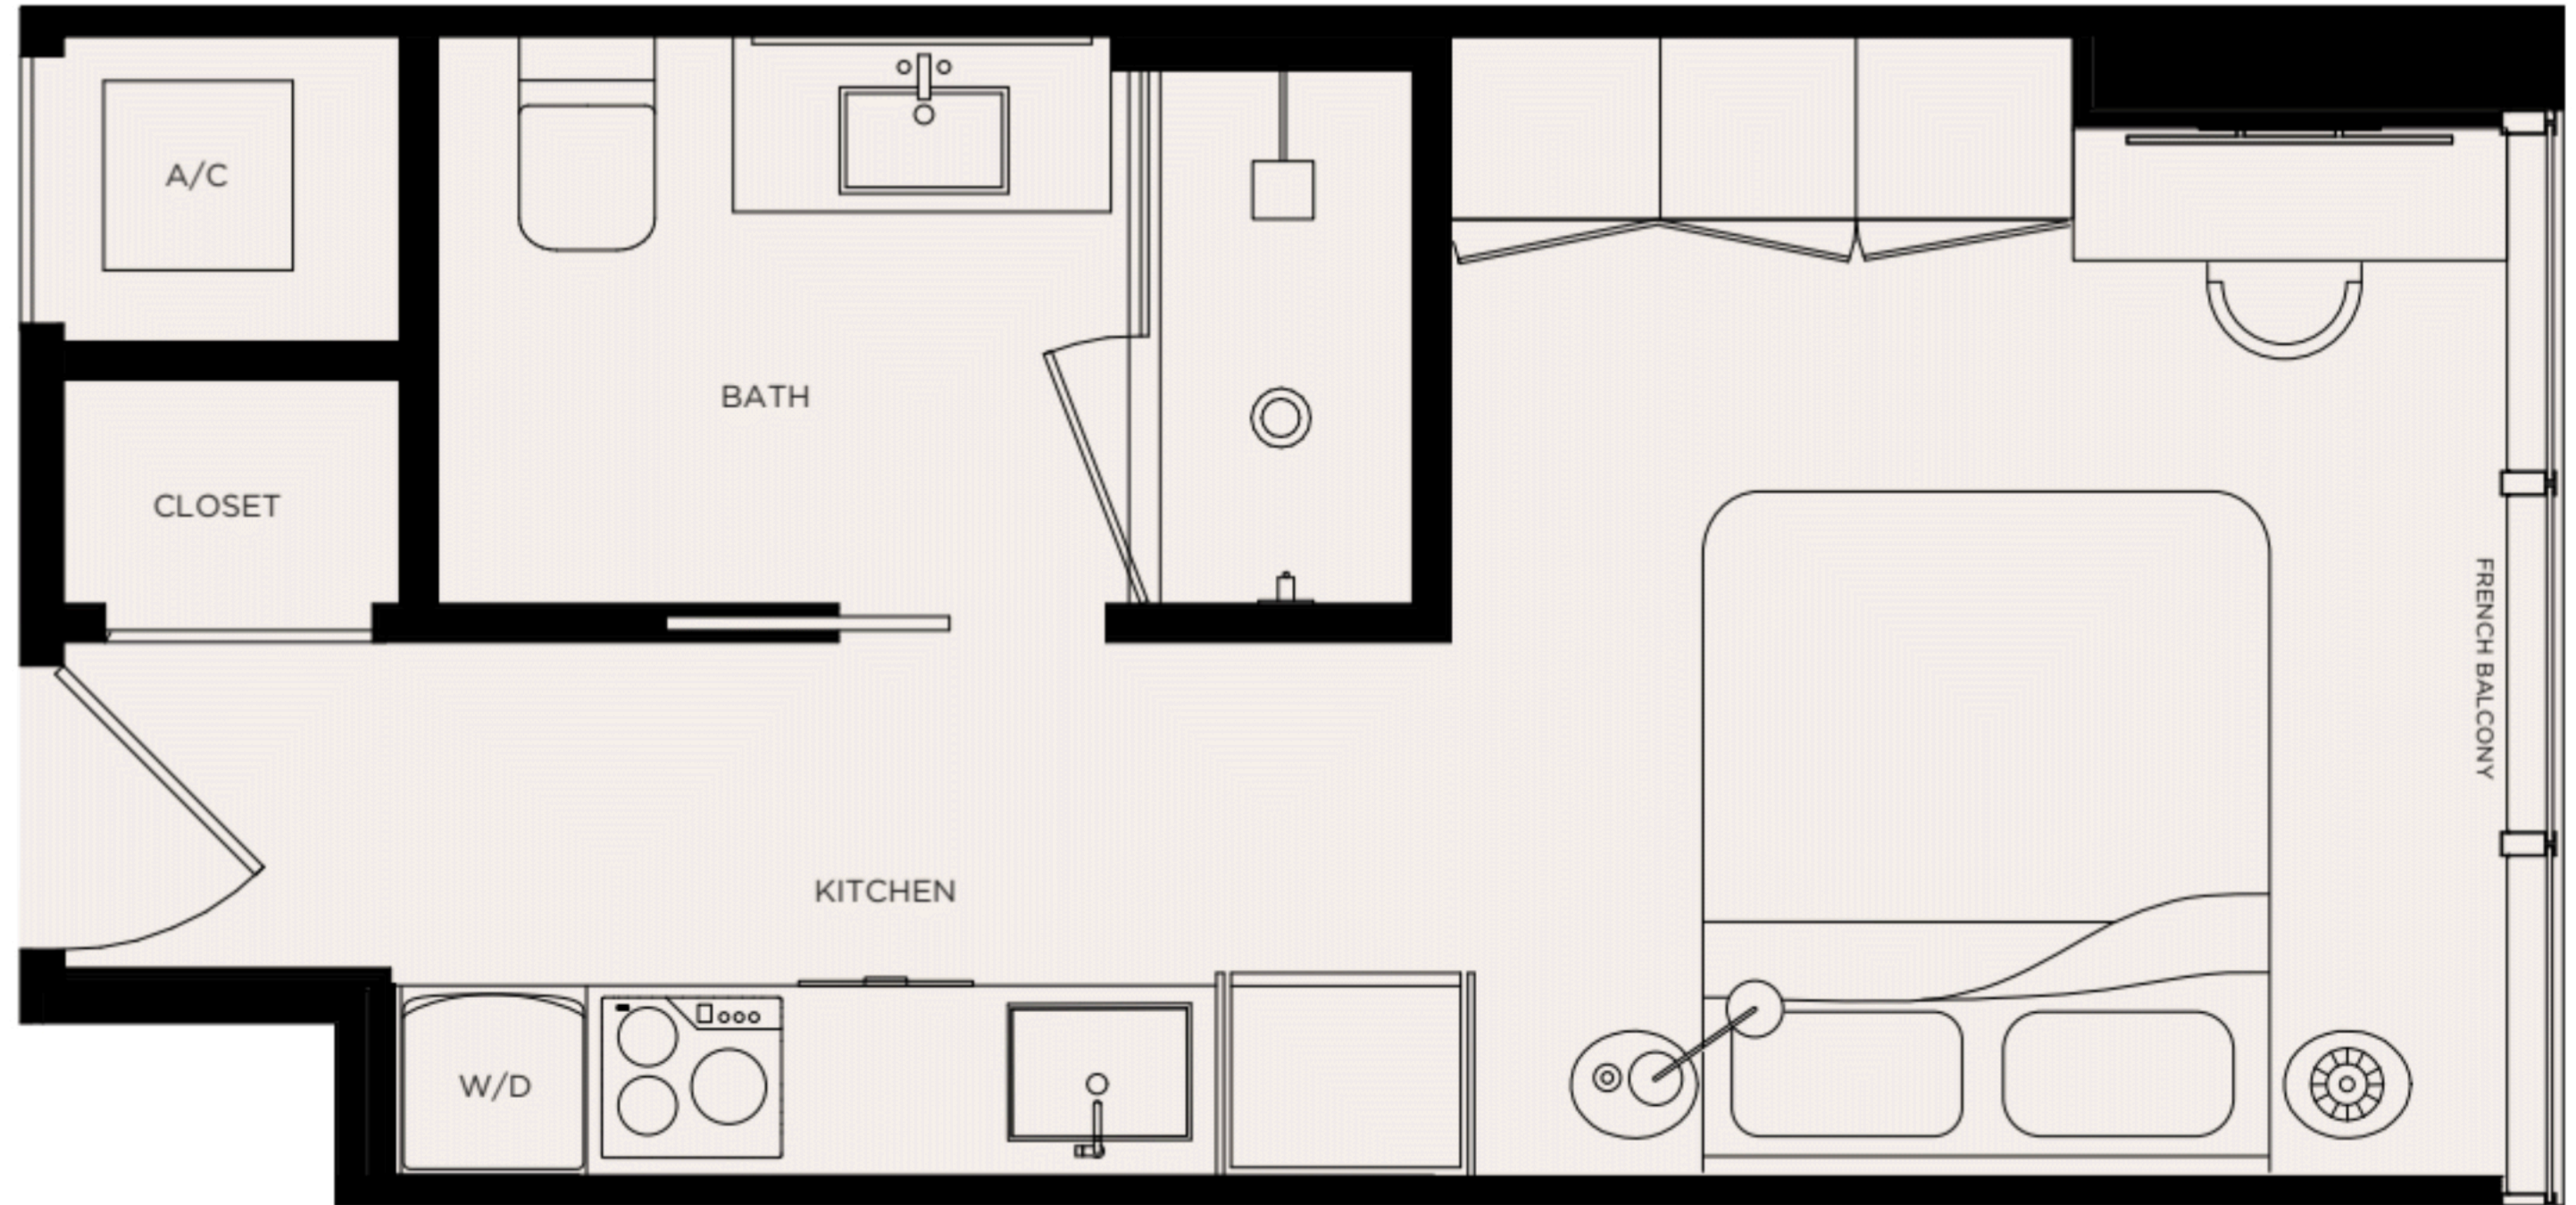

⊕
8

⊕ >

W11
WEST ELEVENTH
RESIDENCES MIAMI

RESIDENCE 14
STUDIO
Levels 16 - 44

Living Area / 418 SQ FT / 38.83 M²

< 14

WE
WEST ELEVENTH
RESIDENCES MIAMI

RESIDENCE 15
STUDIO
Levels 16 - 44

Living Area / 334 SQ FT / 31.03 M²

W11
WEST ELEVENTH
RESIDENCES MIAMI

RESIDENCE 16
STUDIO
Levels 16 - 44

Living Area / 334 SQ FT / 31.03 M²

< 16

⊕
8

⊕ 8 >

WEST ELEVENTH
RESIDENCES MIAMI