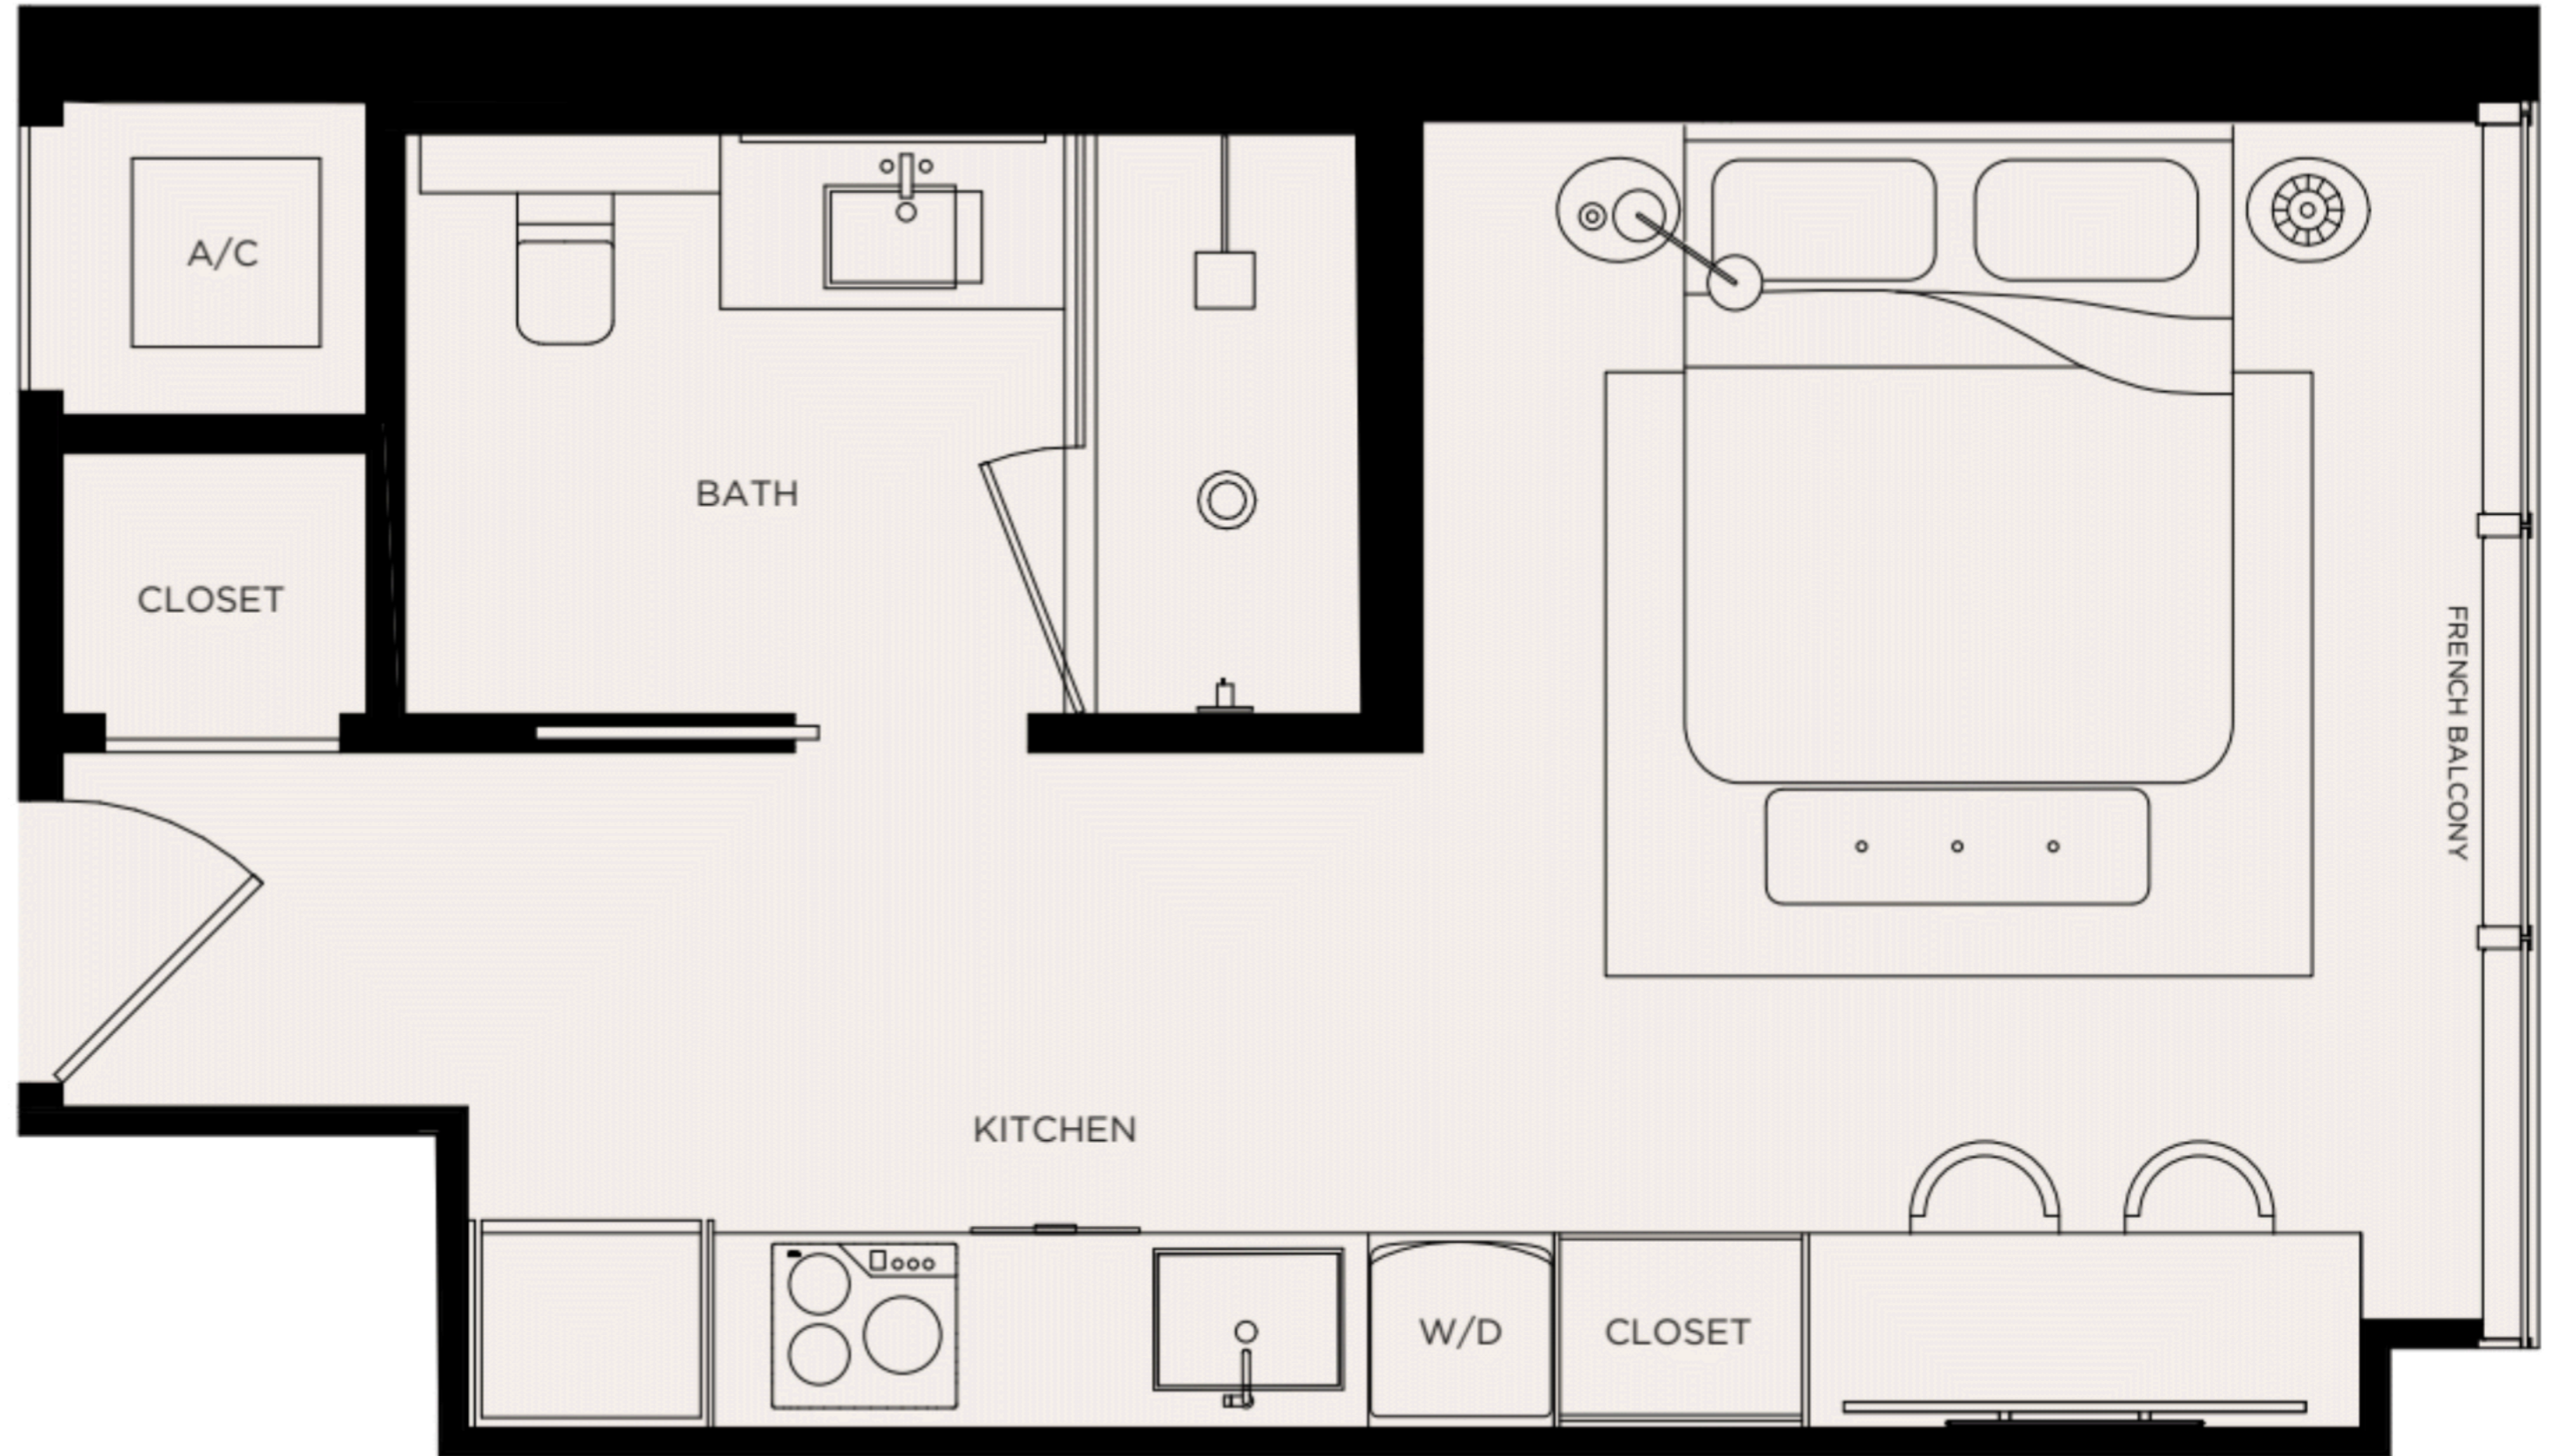

RESIDENCE 17
STUDIO
Levels 16 - 44

Living Area / 418 SQ FT / 38.83 M²

< 17

> 18

WE
WEST ELEVENTH
RESIDENCES MIAMI

RESIDENCE 18
STUDIO
Levels 16 - 44

Living Area / 339 SQ FT / 31.49 M²

< 18

⊕
8

⊕ >

W11
WEST ELEVENTH
RESIDENCES MIAMI

RESIDENCE 19
STUDIO
Levels 16 - 44

Living Area / 397 SQ FT / 36.88 M²

< 19

8

⊕ >

WEST ELEVENTH
RESIDENCES MIAMI

RESIDENCE 20
1 BED / 1 BATH
Levels 16 - 44

Living Area / 533 SQ FT / 49.52 M²

< 20

8

⊕ >

WEST ELEVENTH
RESIDENCES MIAMI

RESIDENCE 21
STUDIO
Levels 16 - 44