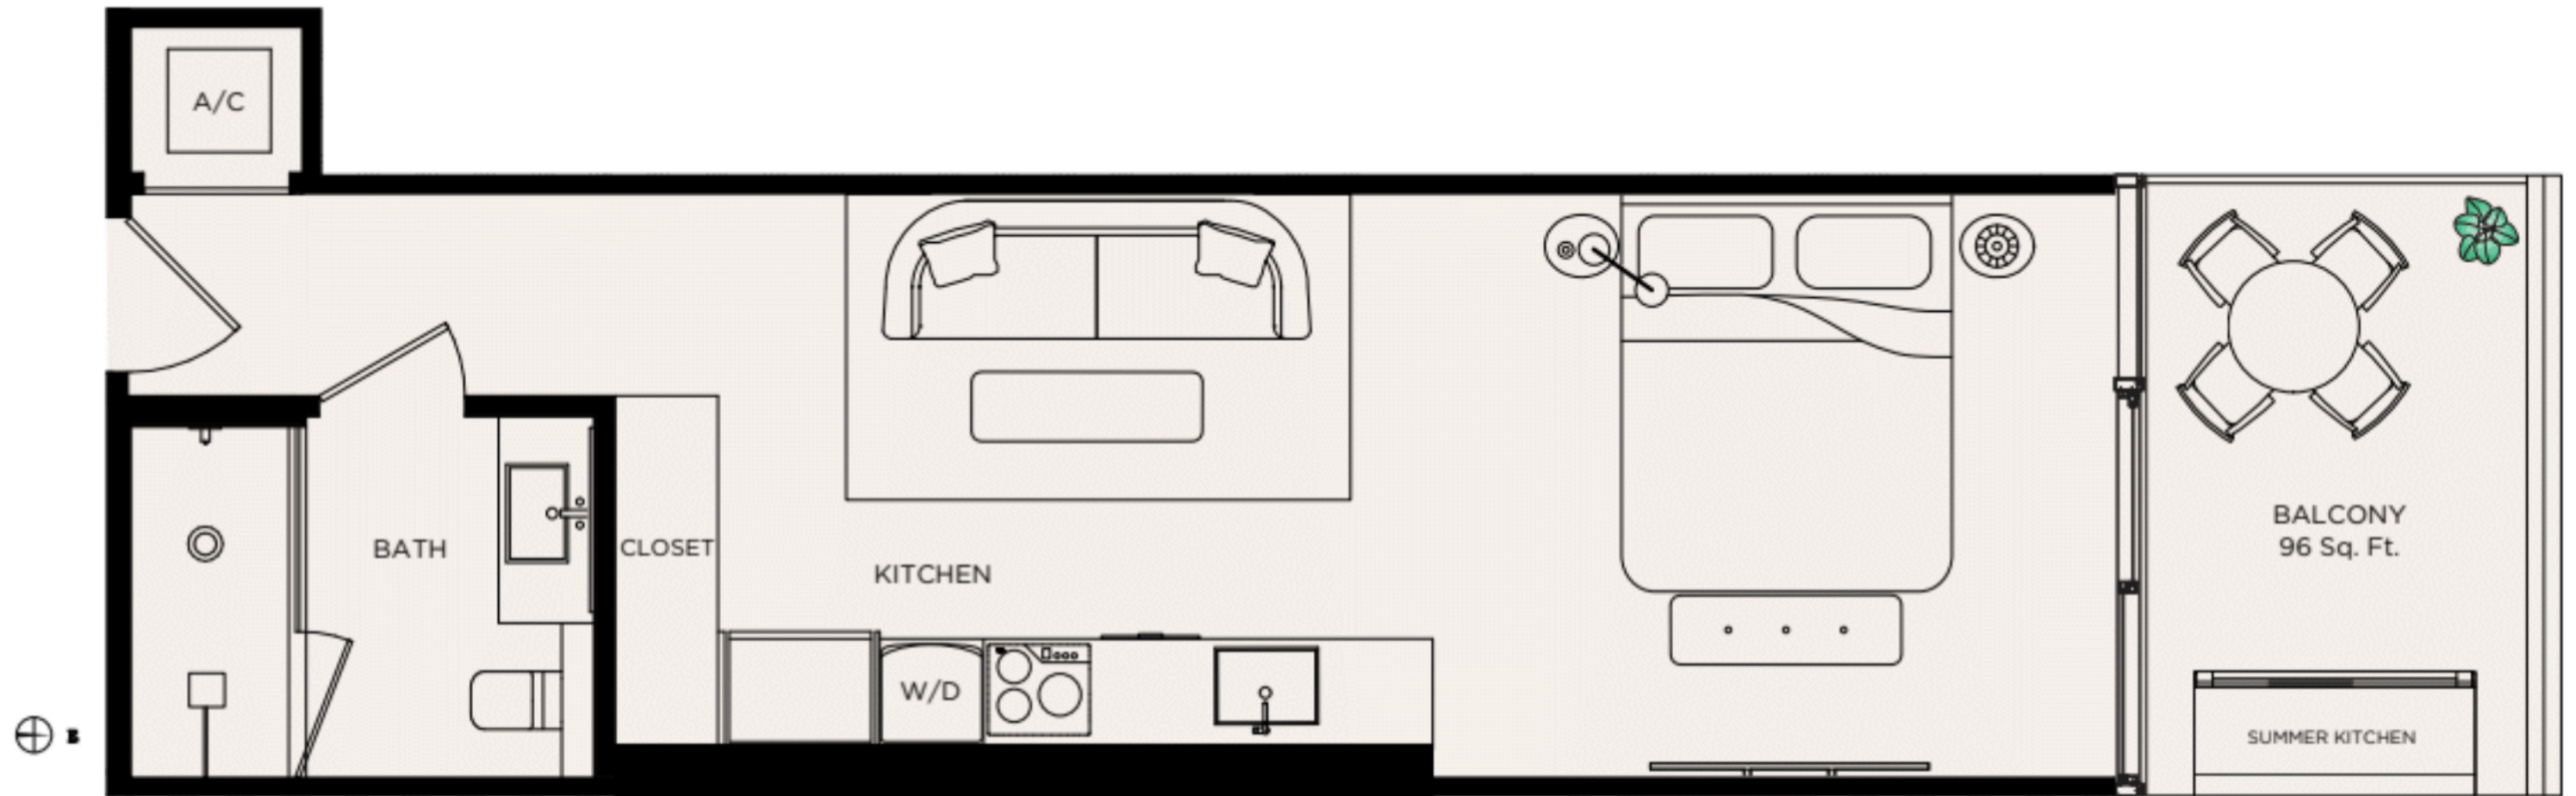

W11

WEST ELEVENTH
RESIDENCES MIAMI

RESIDENCE 09
STUDIO

Levels 16 - 44

Living Area / 490 SQ FT / 45.52 M²

Balcony / 96 SQ FT / 8.92 M²

Total / 586 SQ FT / 54.44 M²

< 09

⊕ >