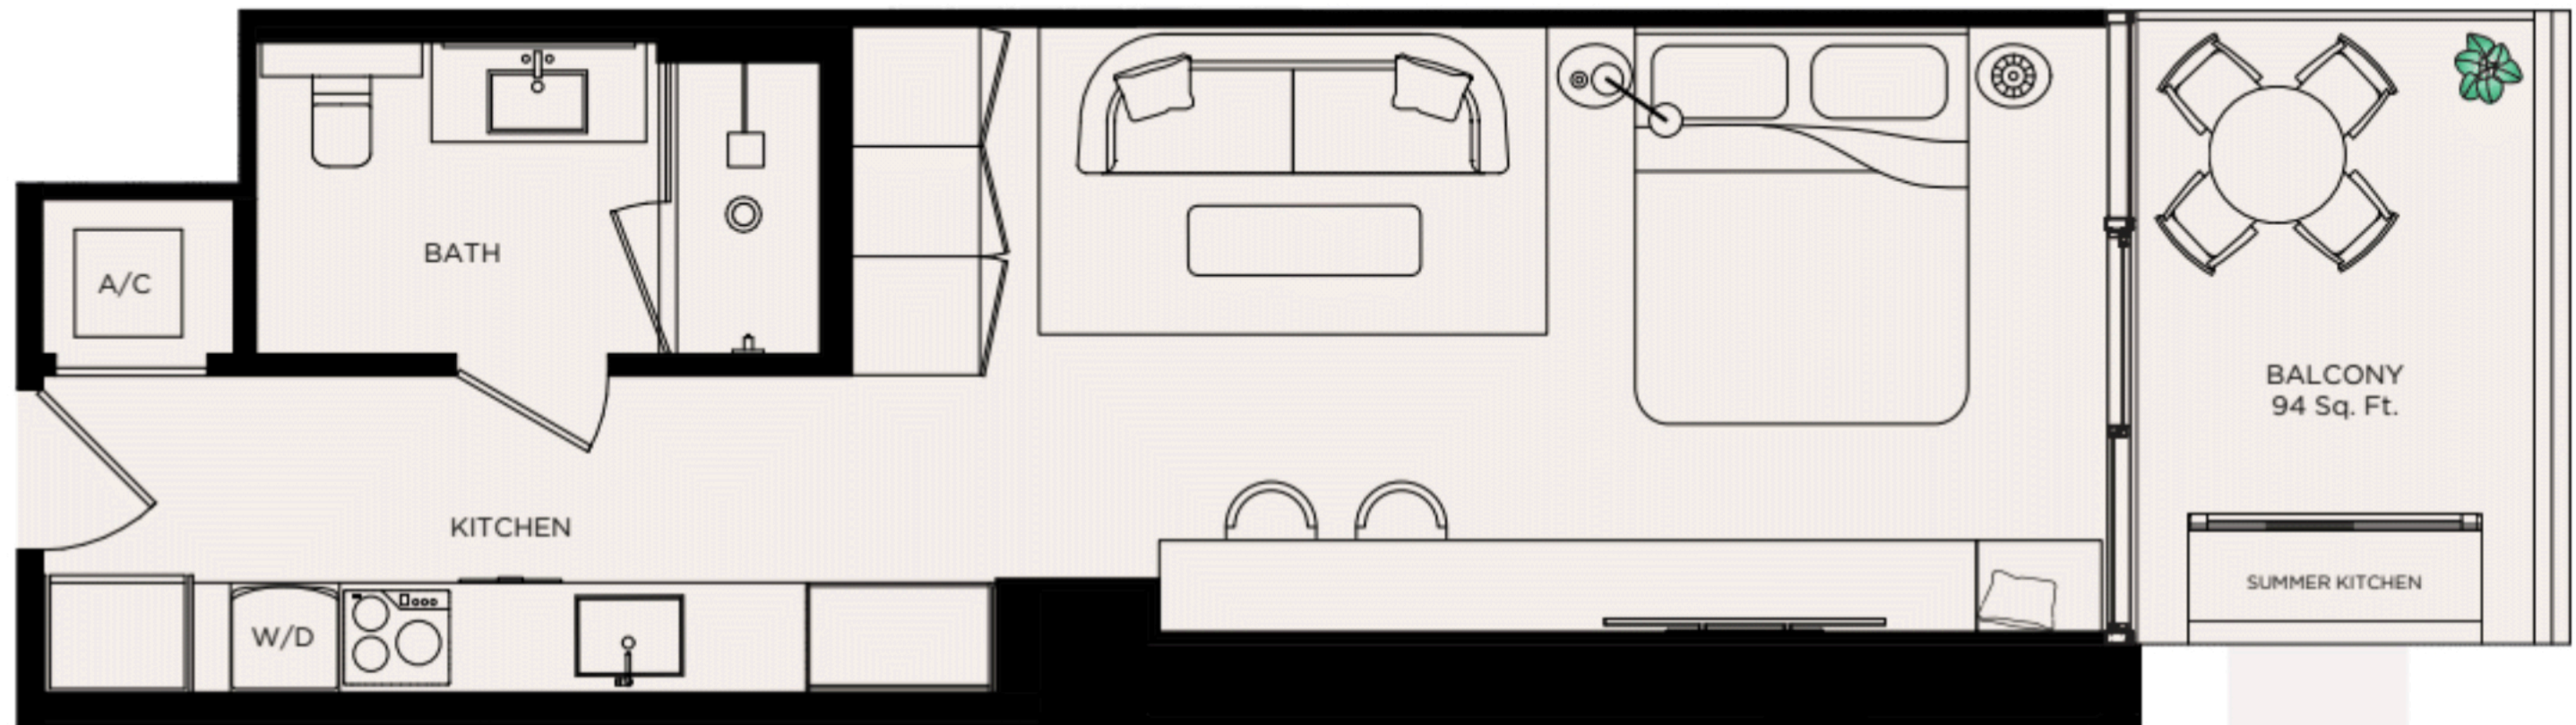

Living Area / 490 SQ FT / 45.52 M²

Balcony / 96 SQ FT / 8.92 M²

Total / 586 SQ FT / 54.44 M²

< 09

⊕ >

WEST ELEVENTH
RESIDENCES MIAMI

RESIDENCE 10
STUDIO
Levels 16 - 44

Living Area / 516 SQ FT / 47.94M²
Balcony / 94 SQ FT / 8.73 M²
Total / 610 SQ FT / 56.67 M²