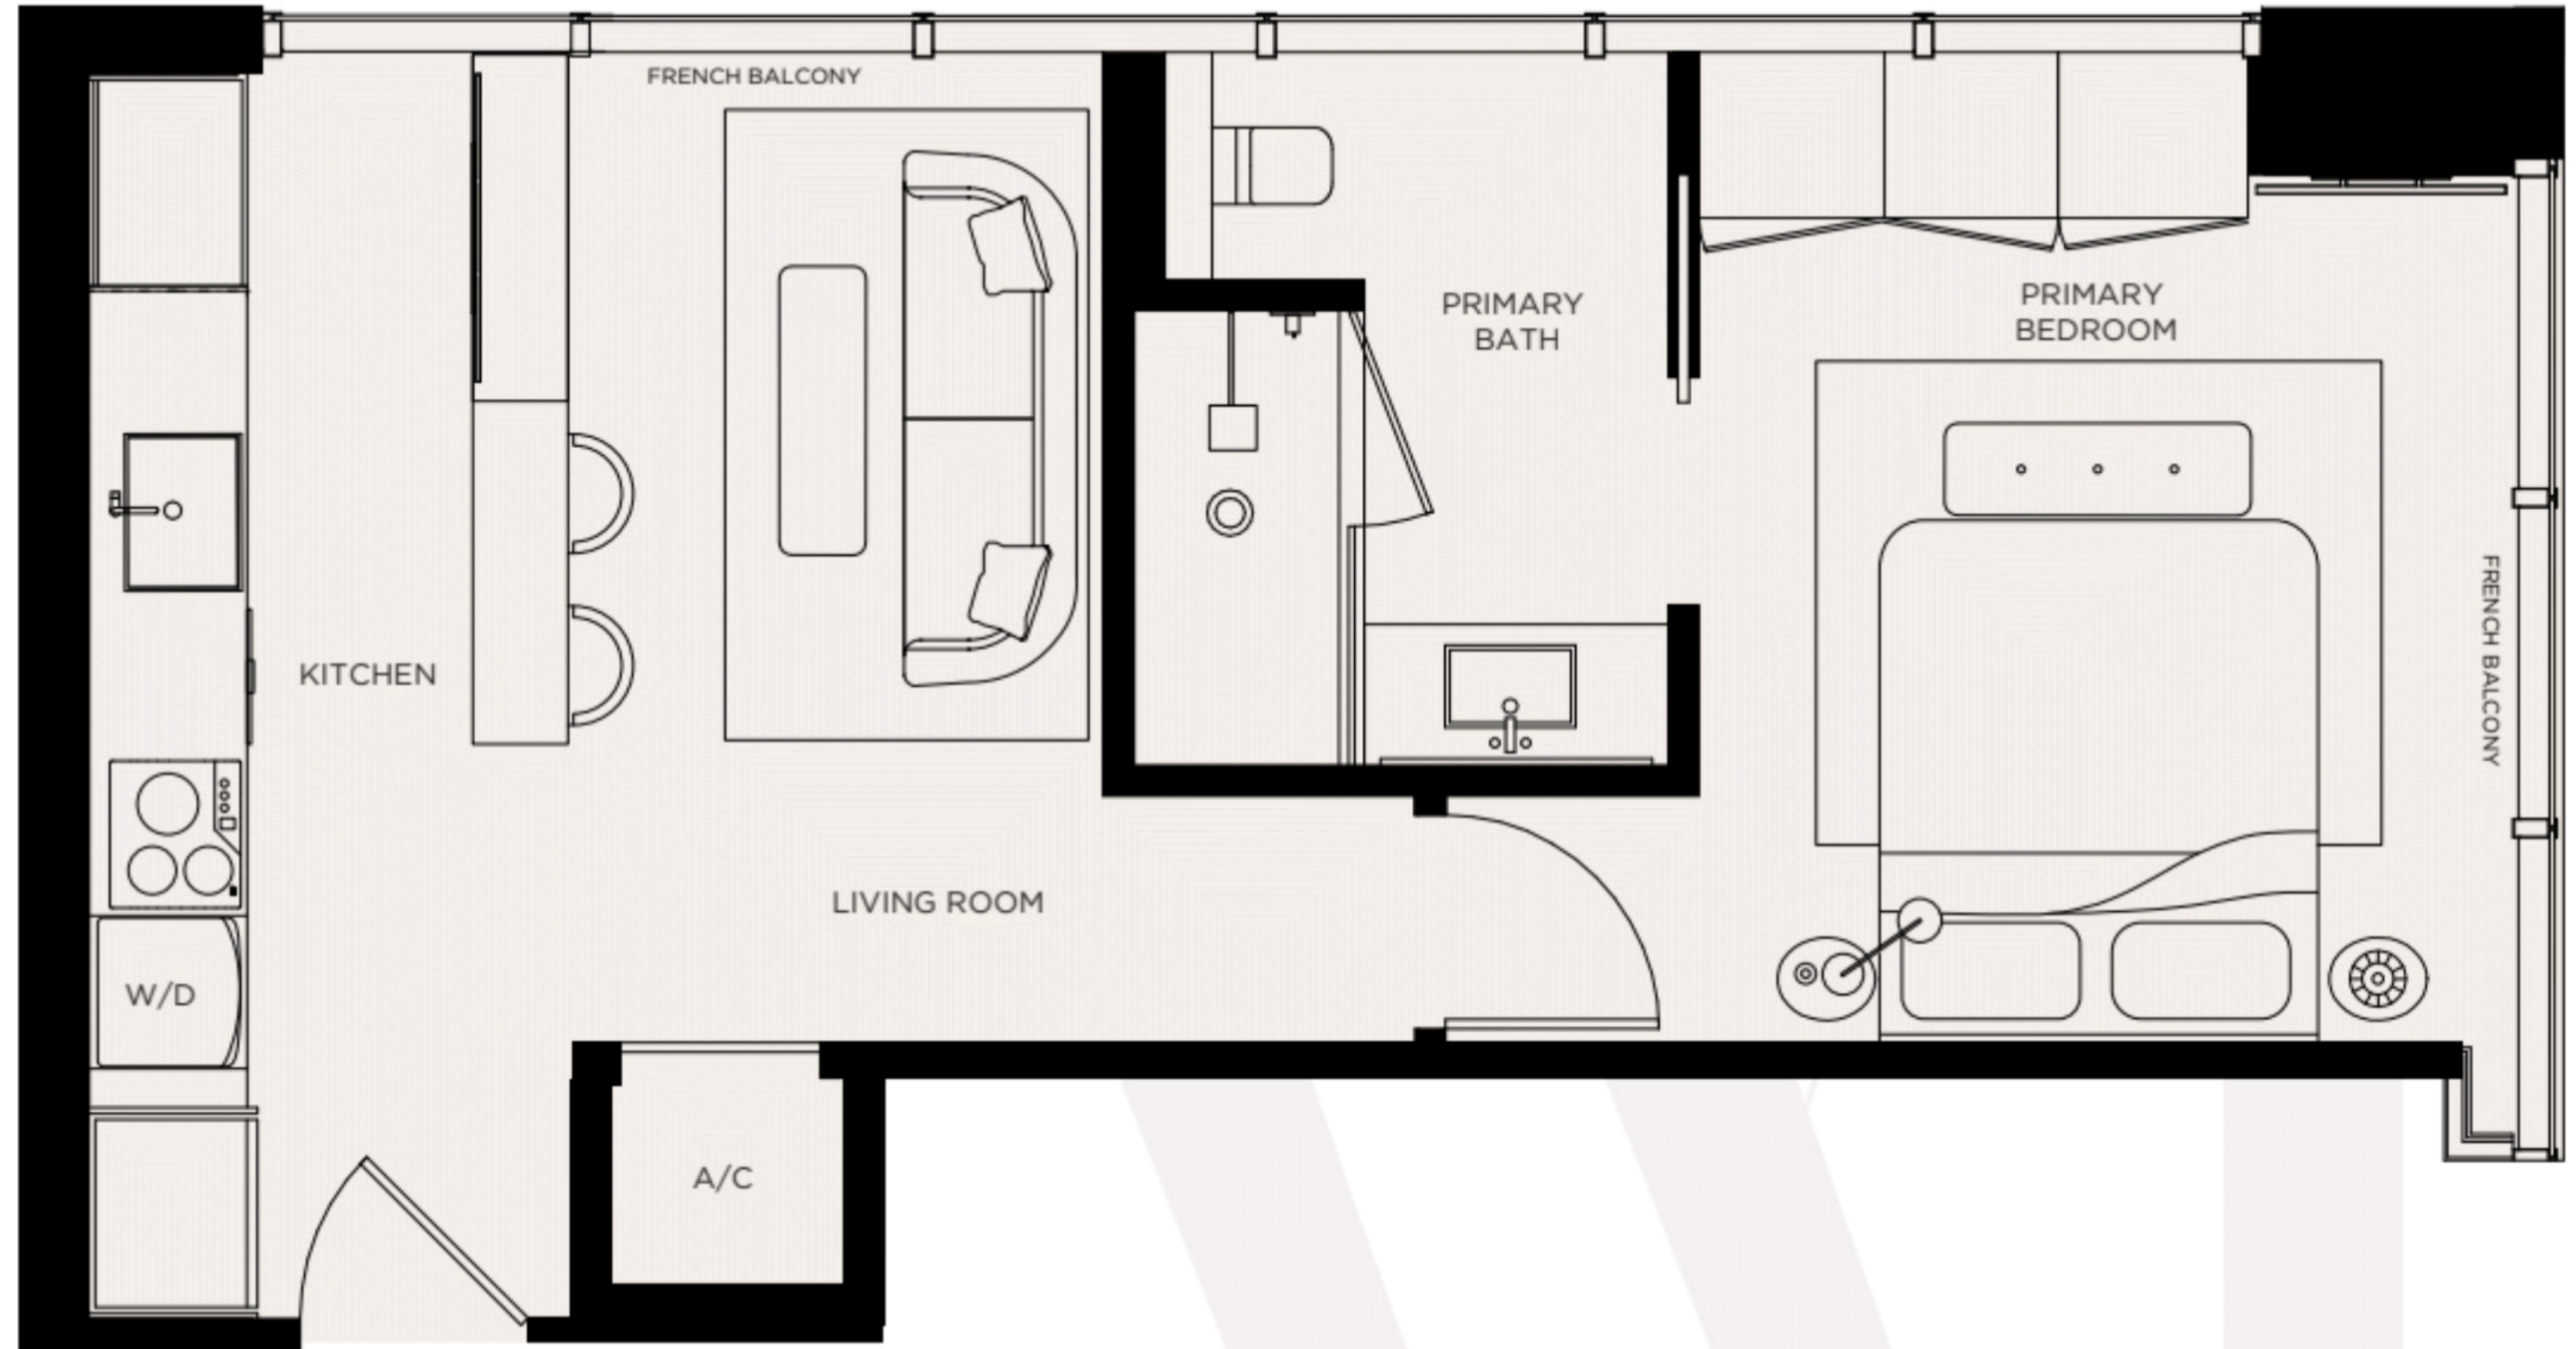

W11
WEST ELEVENTH
RESIDENCES MIAMI

RESIDENCE 11
1 BED / 1 BATH
Levels 16 - 44

Living Area / 533 SQ FT / 49.52 M²

< 11

⊕
8

⊕ >

WEST ELEVENTH
RESIDENCES MIAMI

RESIDENCE 12
STUDIO
Levels 16 - 44

Living Area / 397 SQ FT / 36.88 M²

< 12

> 12

W11

WEST ELEVENTH
RESIDENCES MIAMI

RESIDENCE 13
STUDIO
Levels 16 - 44

Living Area / 339 SQ FT / 31.49 M²

< 13