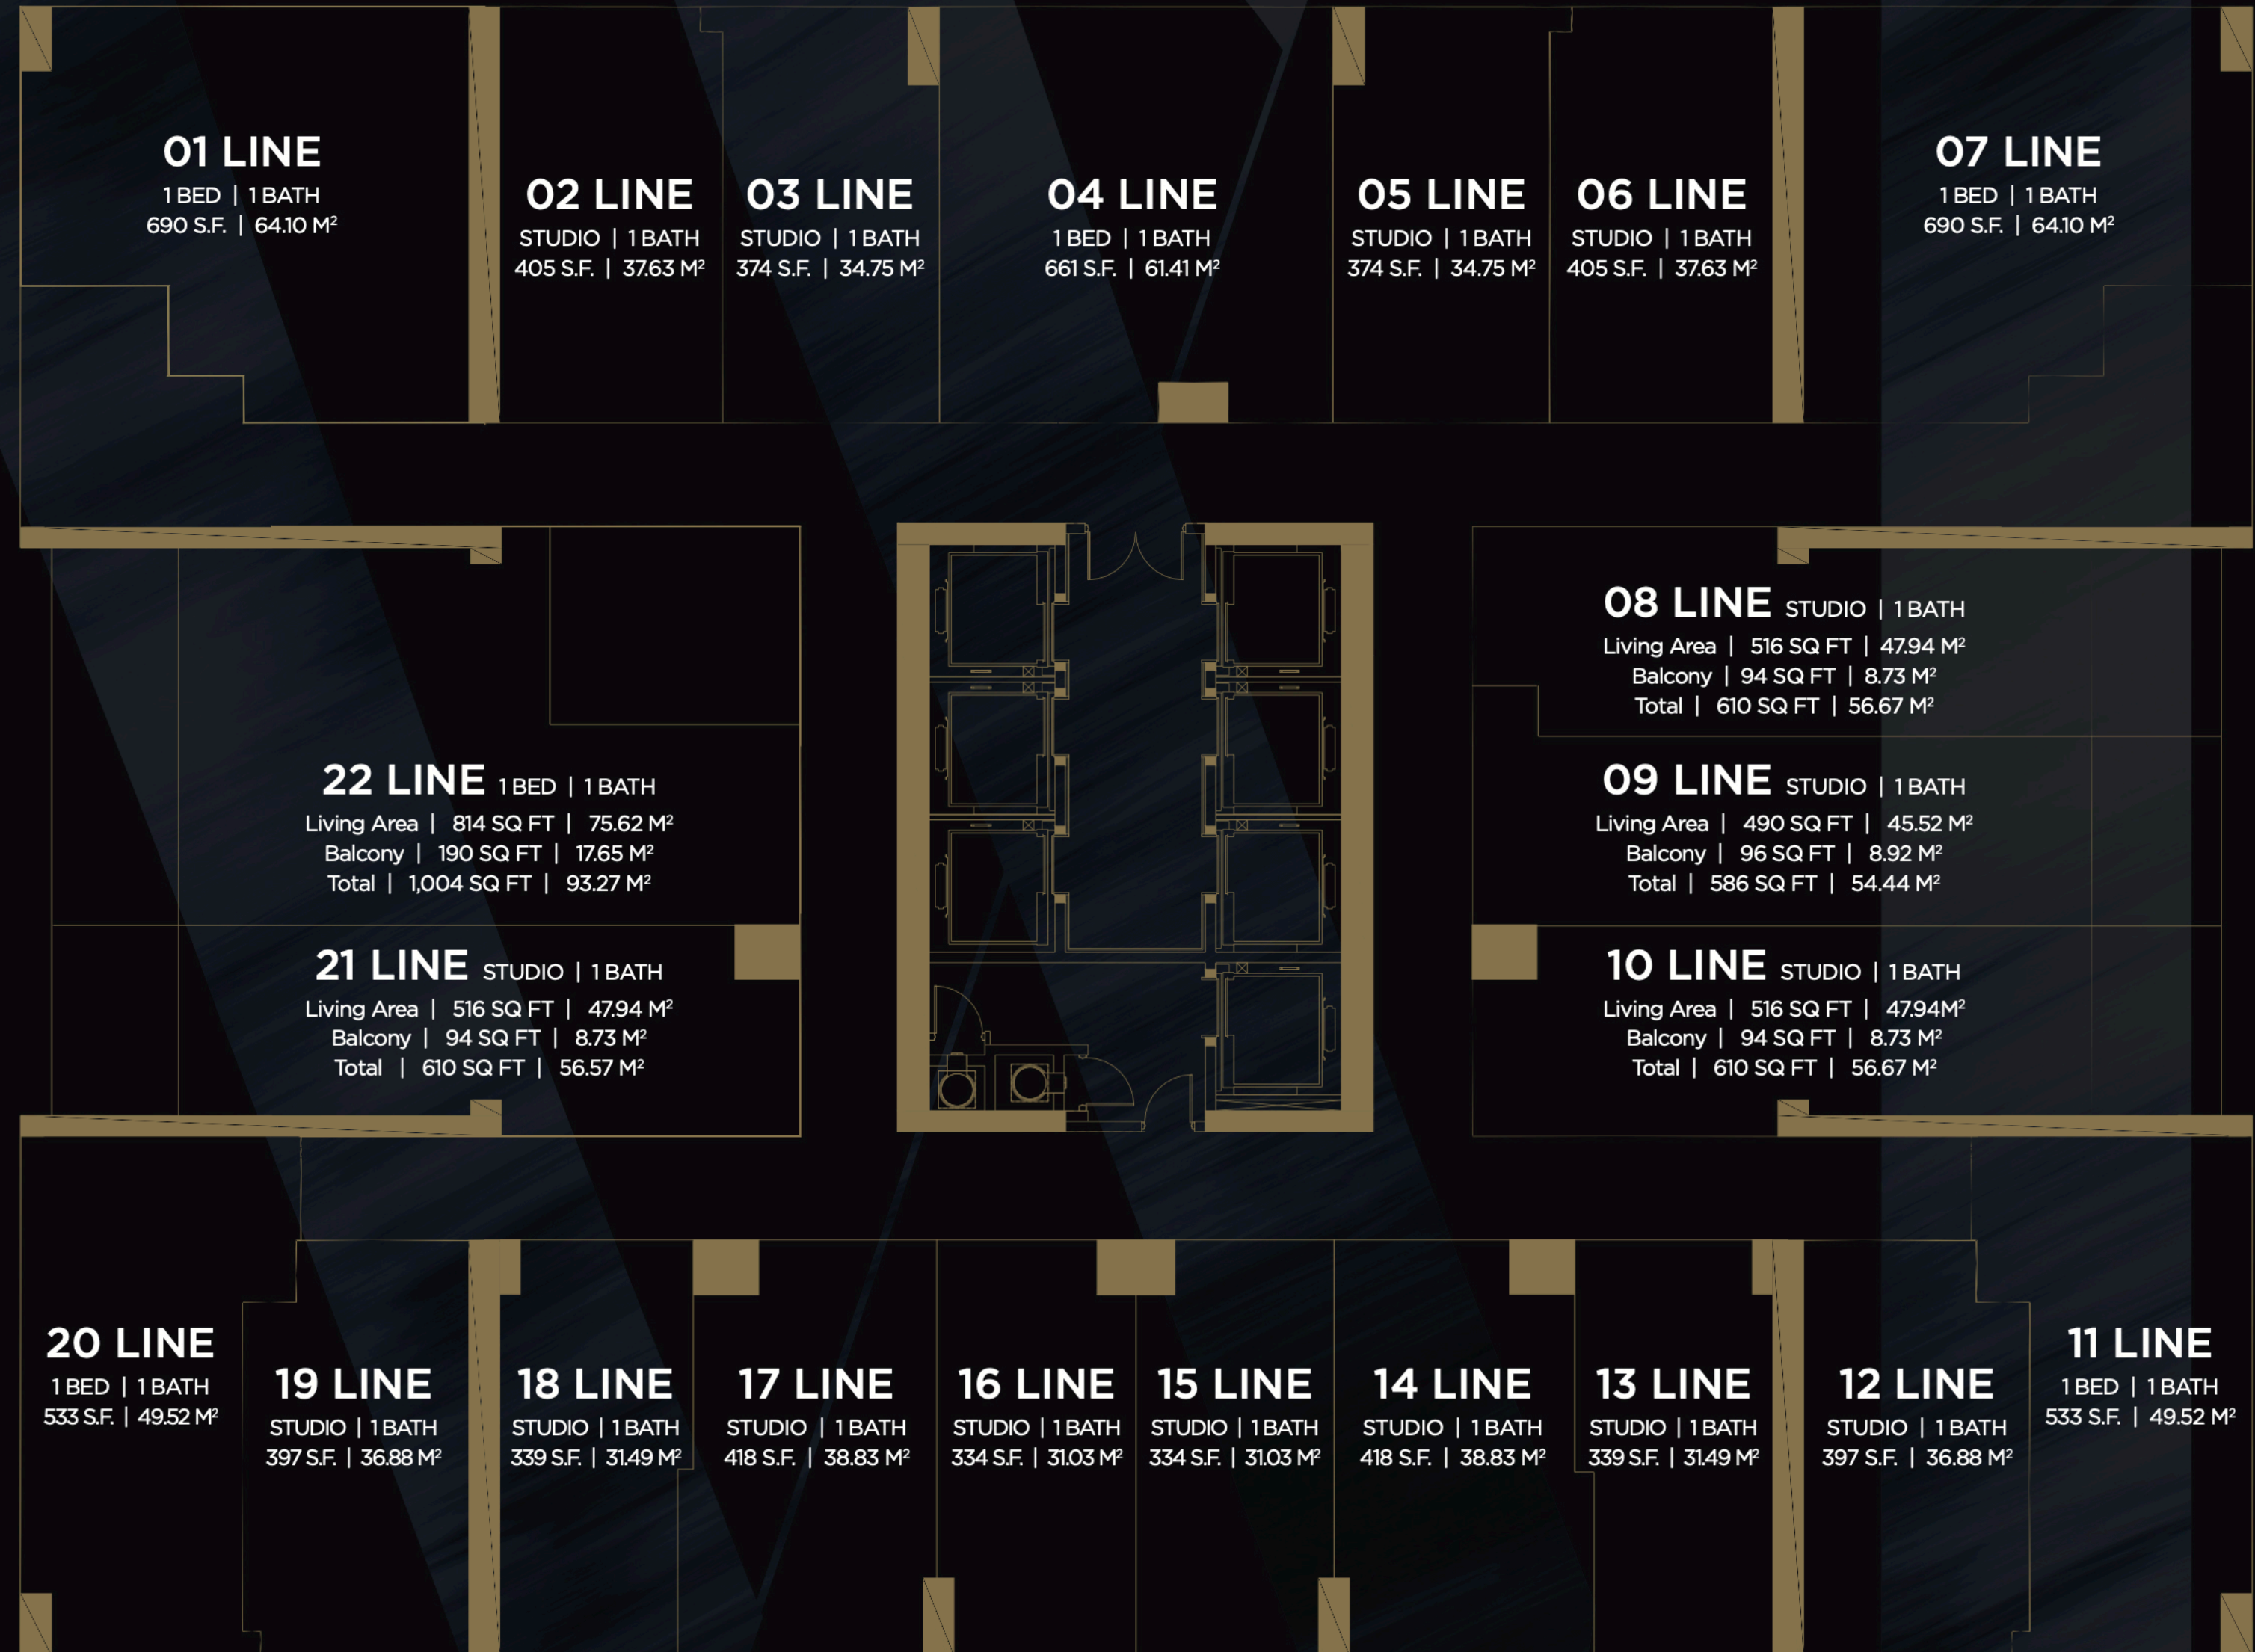

W11
WEST ELEVENTH
 RESIDENCES MIAMI

STANDARD RESIDENCES

Levels 16 - 44

W11
WEST ELEVENTH
RESIDENCES MIAMI

RESIDENCE 01
1 BED / 1 BATH
Levels 16 - 44

Living Area / 690 SQ FT / 64.10 M²

W11
WEST ELEVENTH
RESIDENCES MIAMI