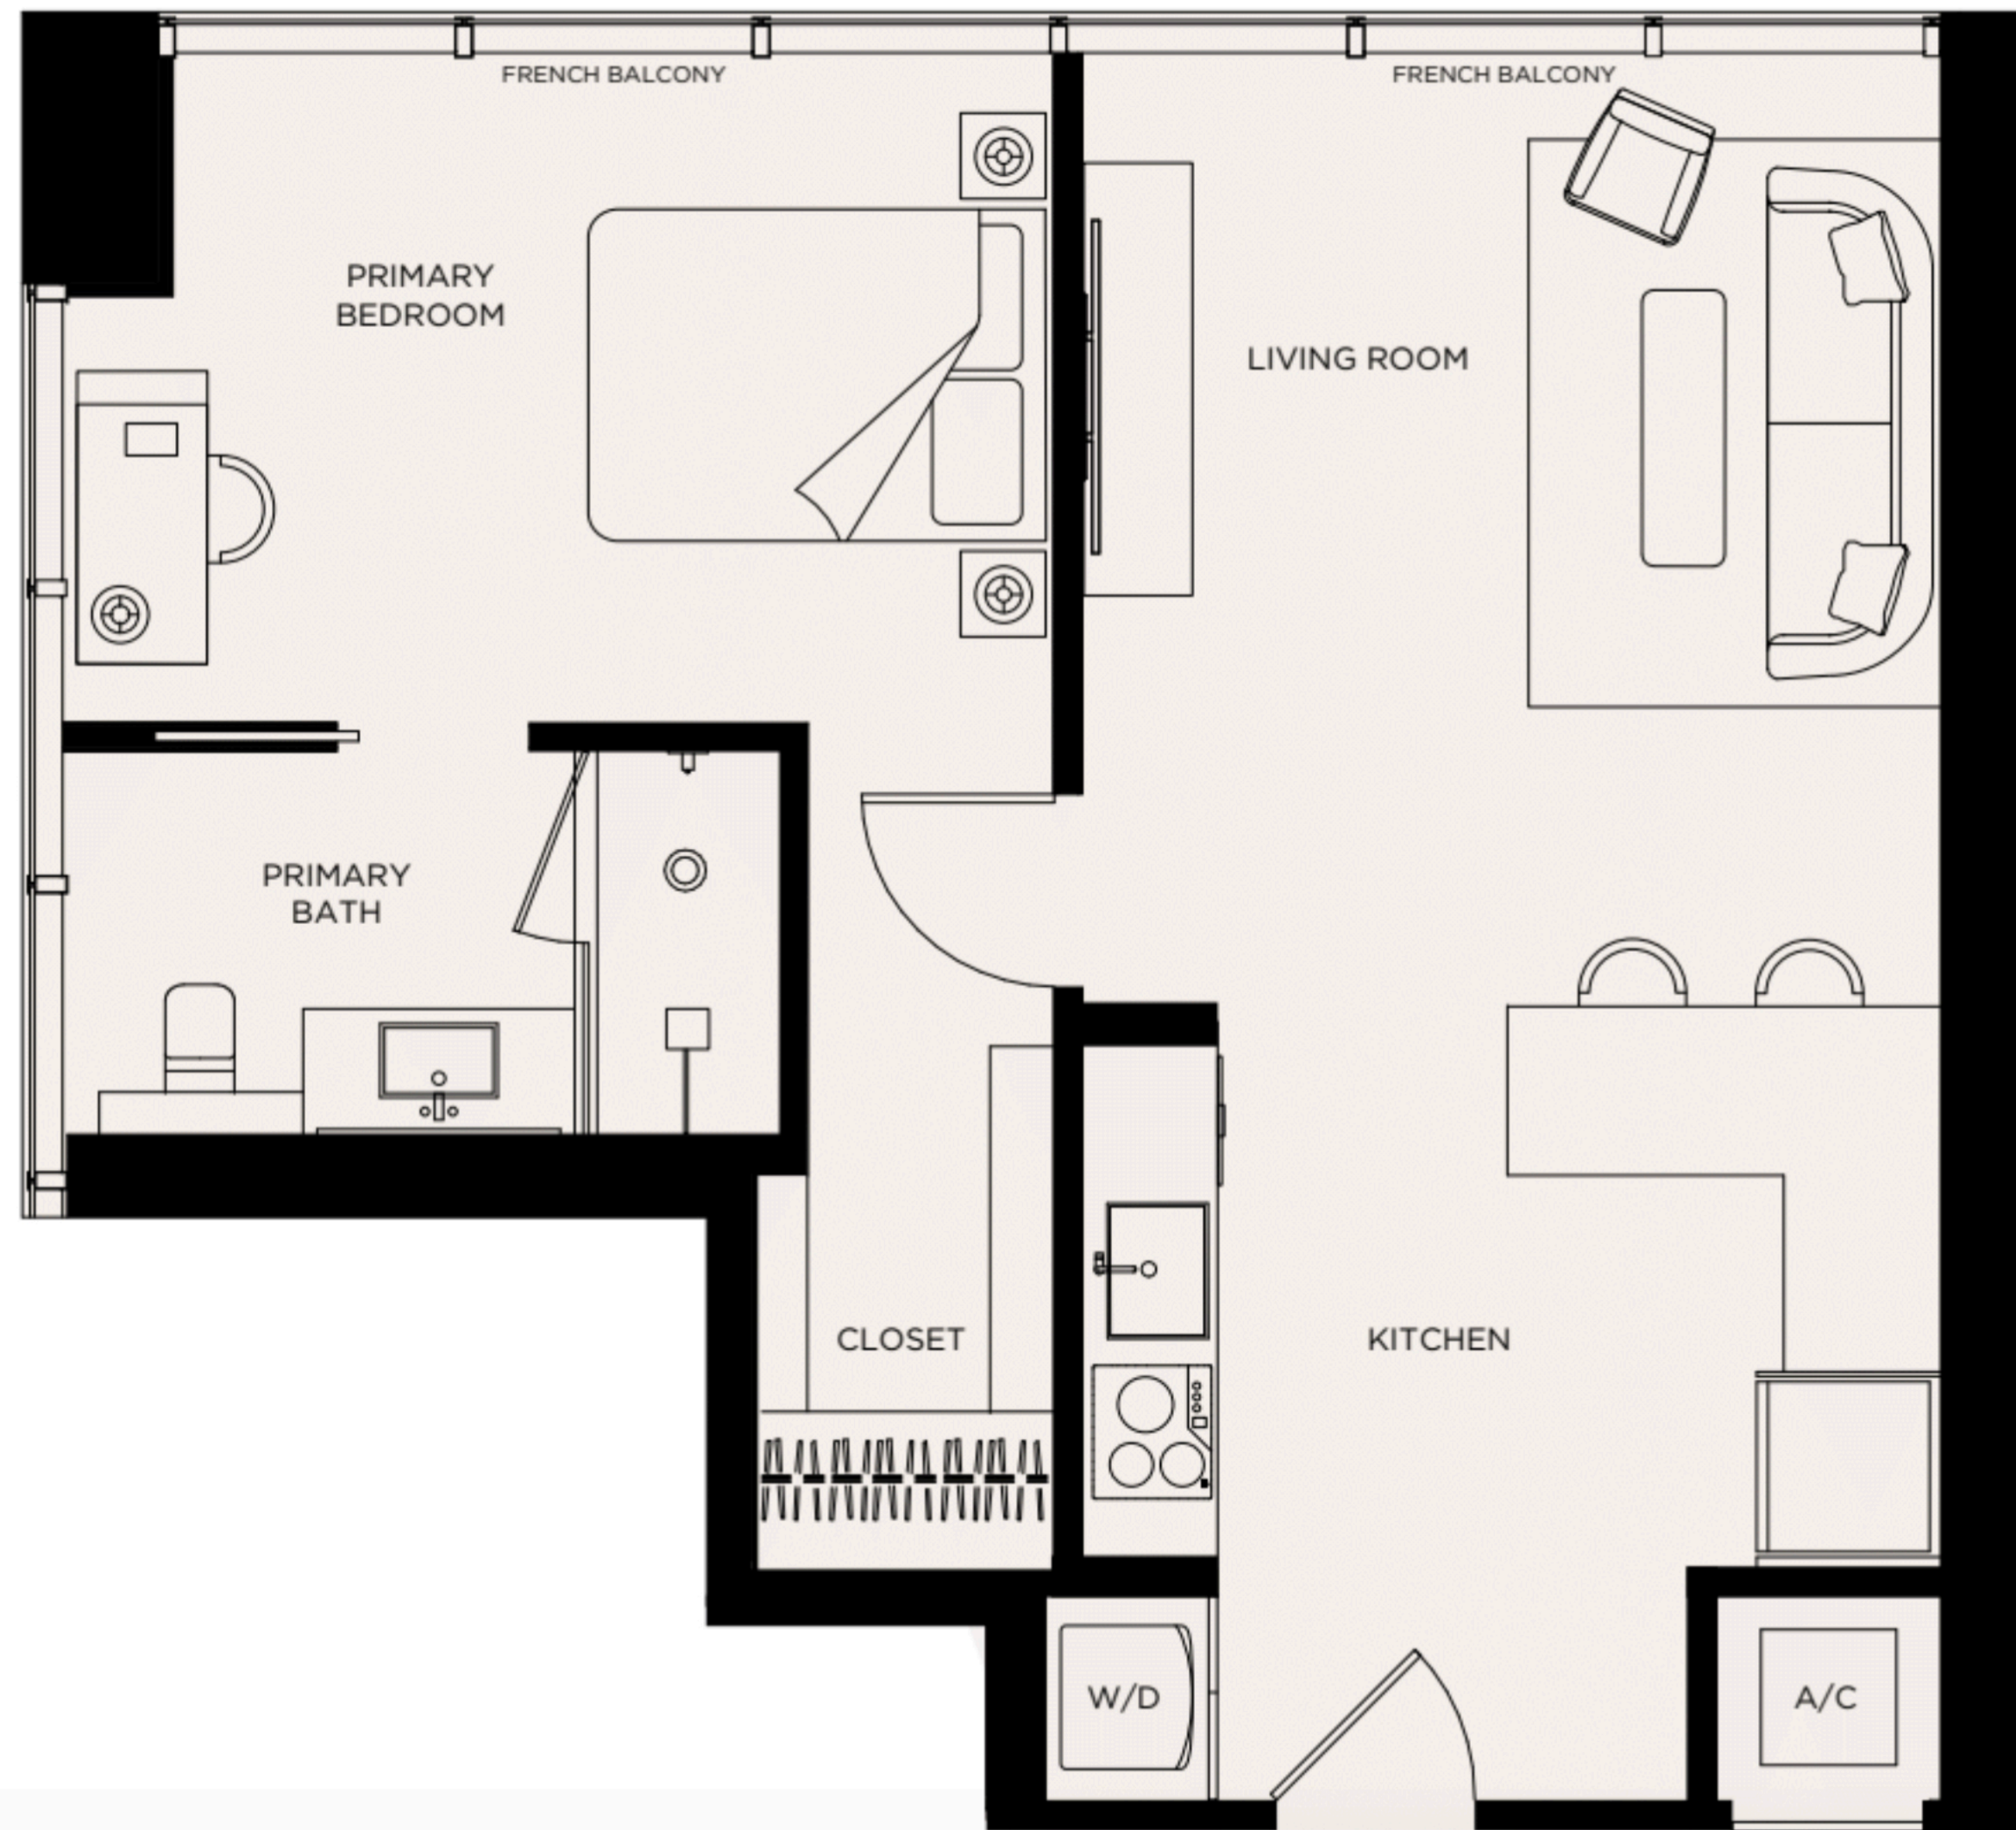

W11
WEST ELEVENTH
 RESIDENCES MIAMI

STANDARD RESIDENCES

Levels 16 - 44

W11
WEST ELEVENTH
RESIDENCES MIAMI

RESIDENCE 01
1 BED / 1 BATH
Levels 16 - 44

Living Area / 690 SQ FT / 64.10 M²

W11
WEST ELEVENTH
RESIDENCES MIAMI

RESIDENCE 02
STUDIO
Levels 16 - 44

Living Area / 405 SQ FT / 37.63 M²

< 02

W11
WEST ELEVENTH
RESIDENCES MIAMI

RESIDENCE 03
STUDIO
Levels 16 - 44

Living Area / 374 SQ FT / 34.75 M²

W11
WEST ELEVENTH
RESIDENCES MIAMI

RESIDENCE 04

1 BED / 1 BATH

Levels 16 - 44

Living Area / 661 SQ FT / 61.41 M²

WE
WEST ELEVENTH
RESIDENCES MIAMI

RESIDENCE 05
STUDIO
Levels 16 - 44

Living Area / 374 SQ FT / 34.75 M²

W11
WEST ELEVENTH
RESIDENCES MIAMI