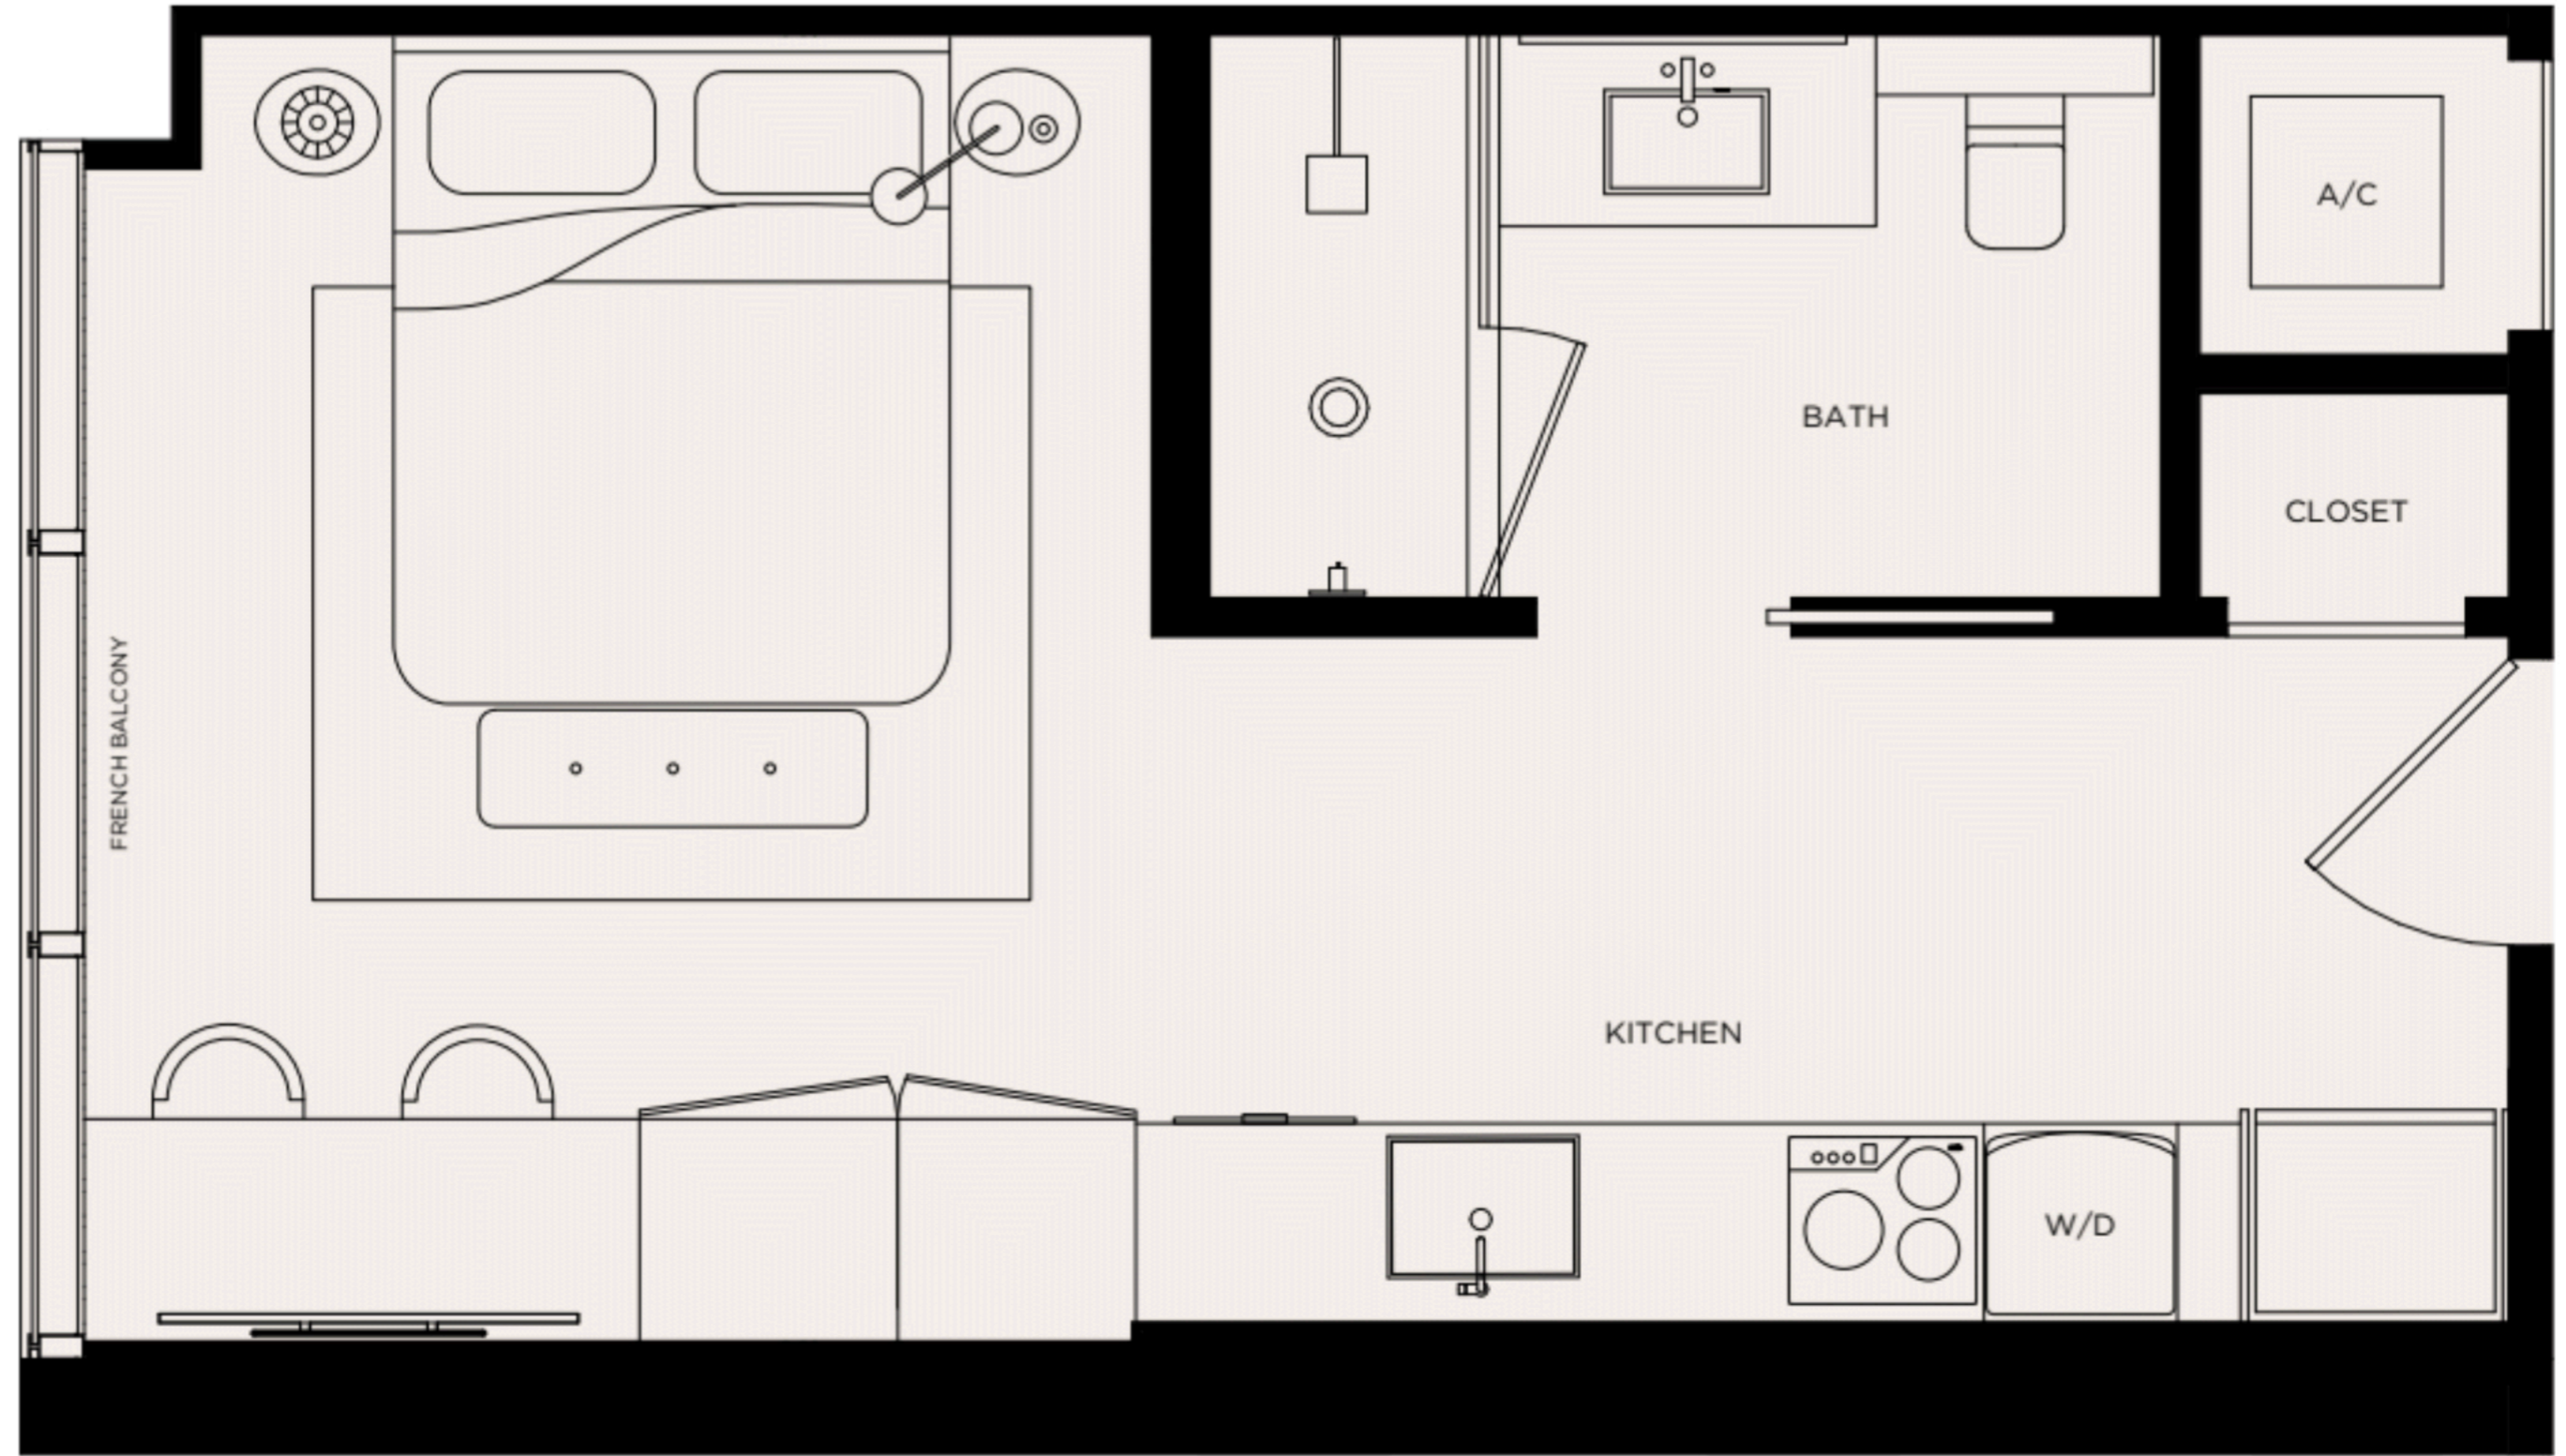

W11
WEST ELEVENTH
 RESIDENCES MIAMI

STANDARD RESIDENCES

Levels 16 - 44

W11
WEST ELEVENTH
RESIDENCES MIAMI

RESIDENCE 01
1 BED / 1 BATH
Levels 16 - 44

Living Area / 690 SQ FT / 64.10 M²

W11
WEST ELEVENTH
RESIDENCES MIAMI

RESIDENCE 02
STUDIO
Levels 16 - 44

Living Area / 405 SQ FT / 37.63 M²

< 02

W11
WEST ELEVENTH
RESIDENCES MIAMI

RESIDENCE 03
STUDIO
Levels 16 - 44

Living Area / 374 SQ FT / 34.75 M²

W11
WEST ELEVENTH
RESIDENCES MIAMI