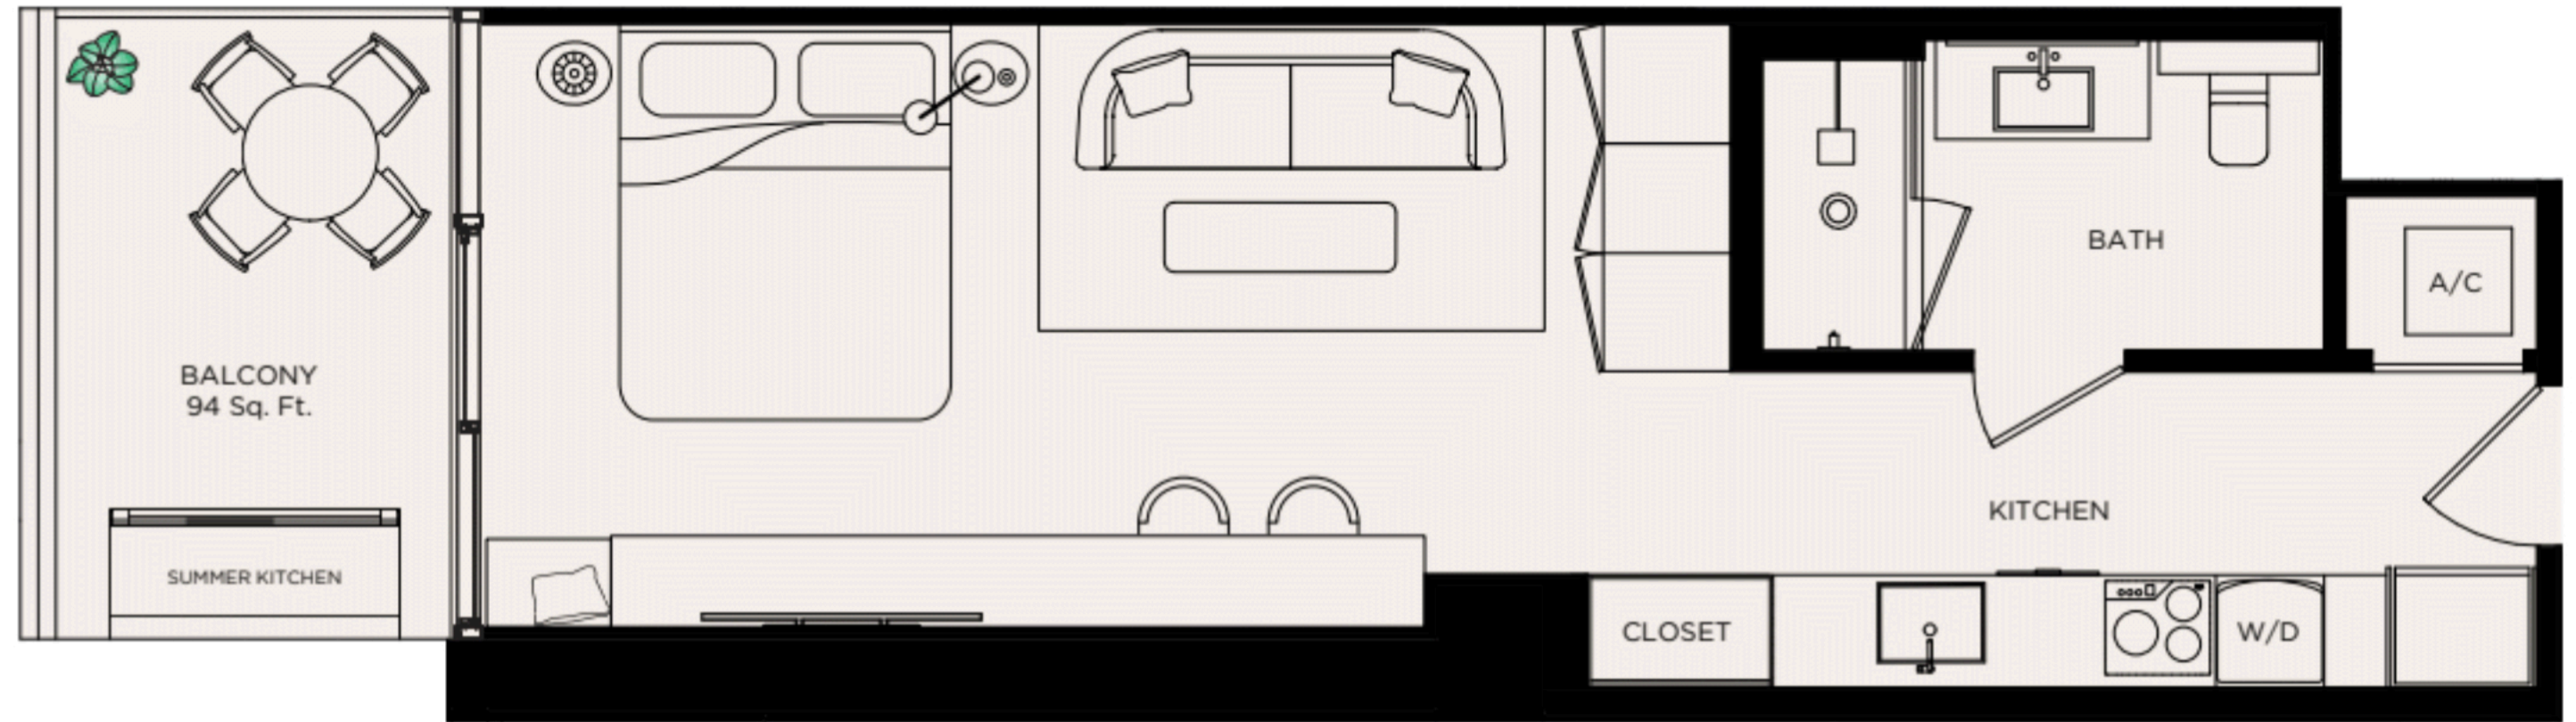

WEST ELEVENTH
RESIDENCES MIAMI

RESIDENCE 21
STUDIO
Levels 16 - 44

Living Area / 516 SQ FT / 47.94 M²
Balcony / 94 SQ FT / 8.73 M²
Total / 610 SQ FT / 56.57 M²