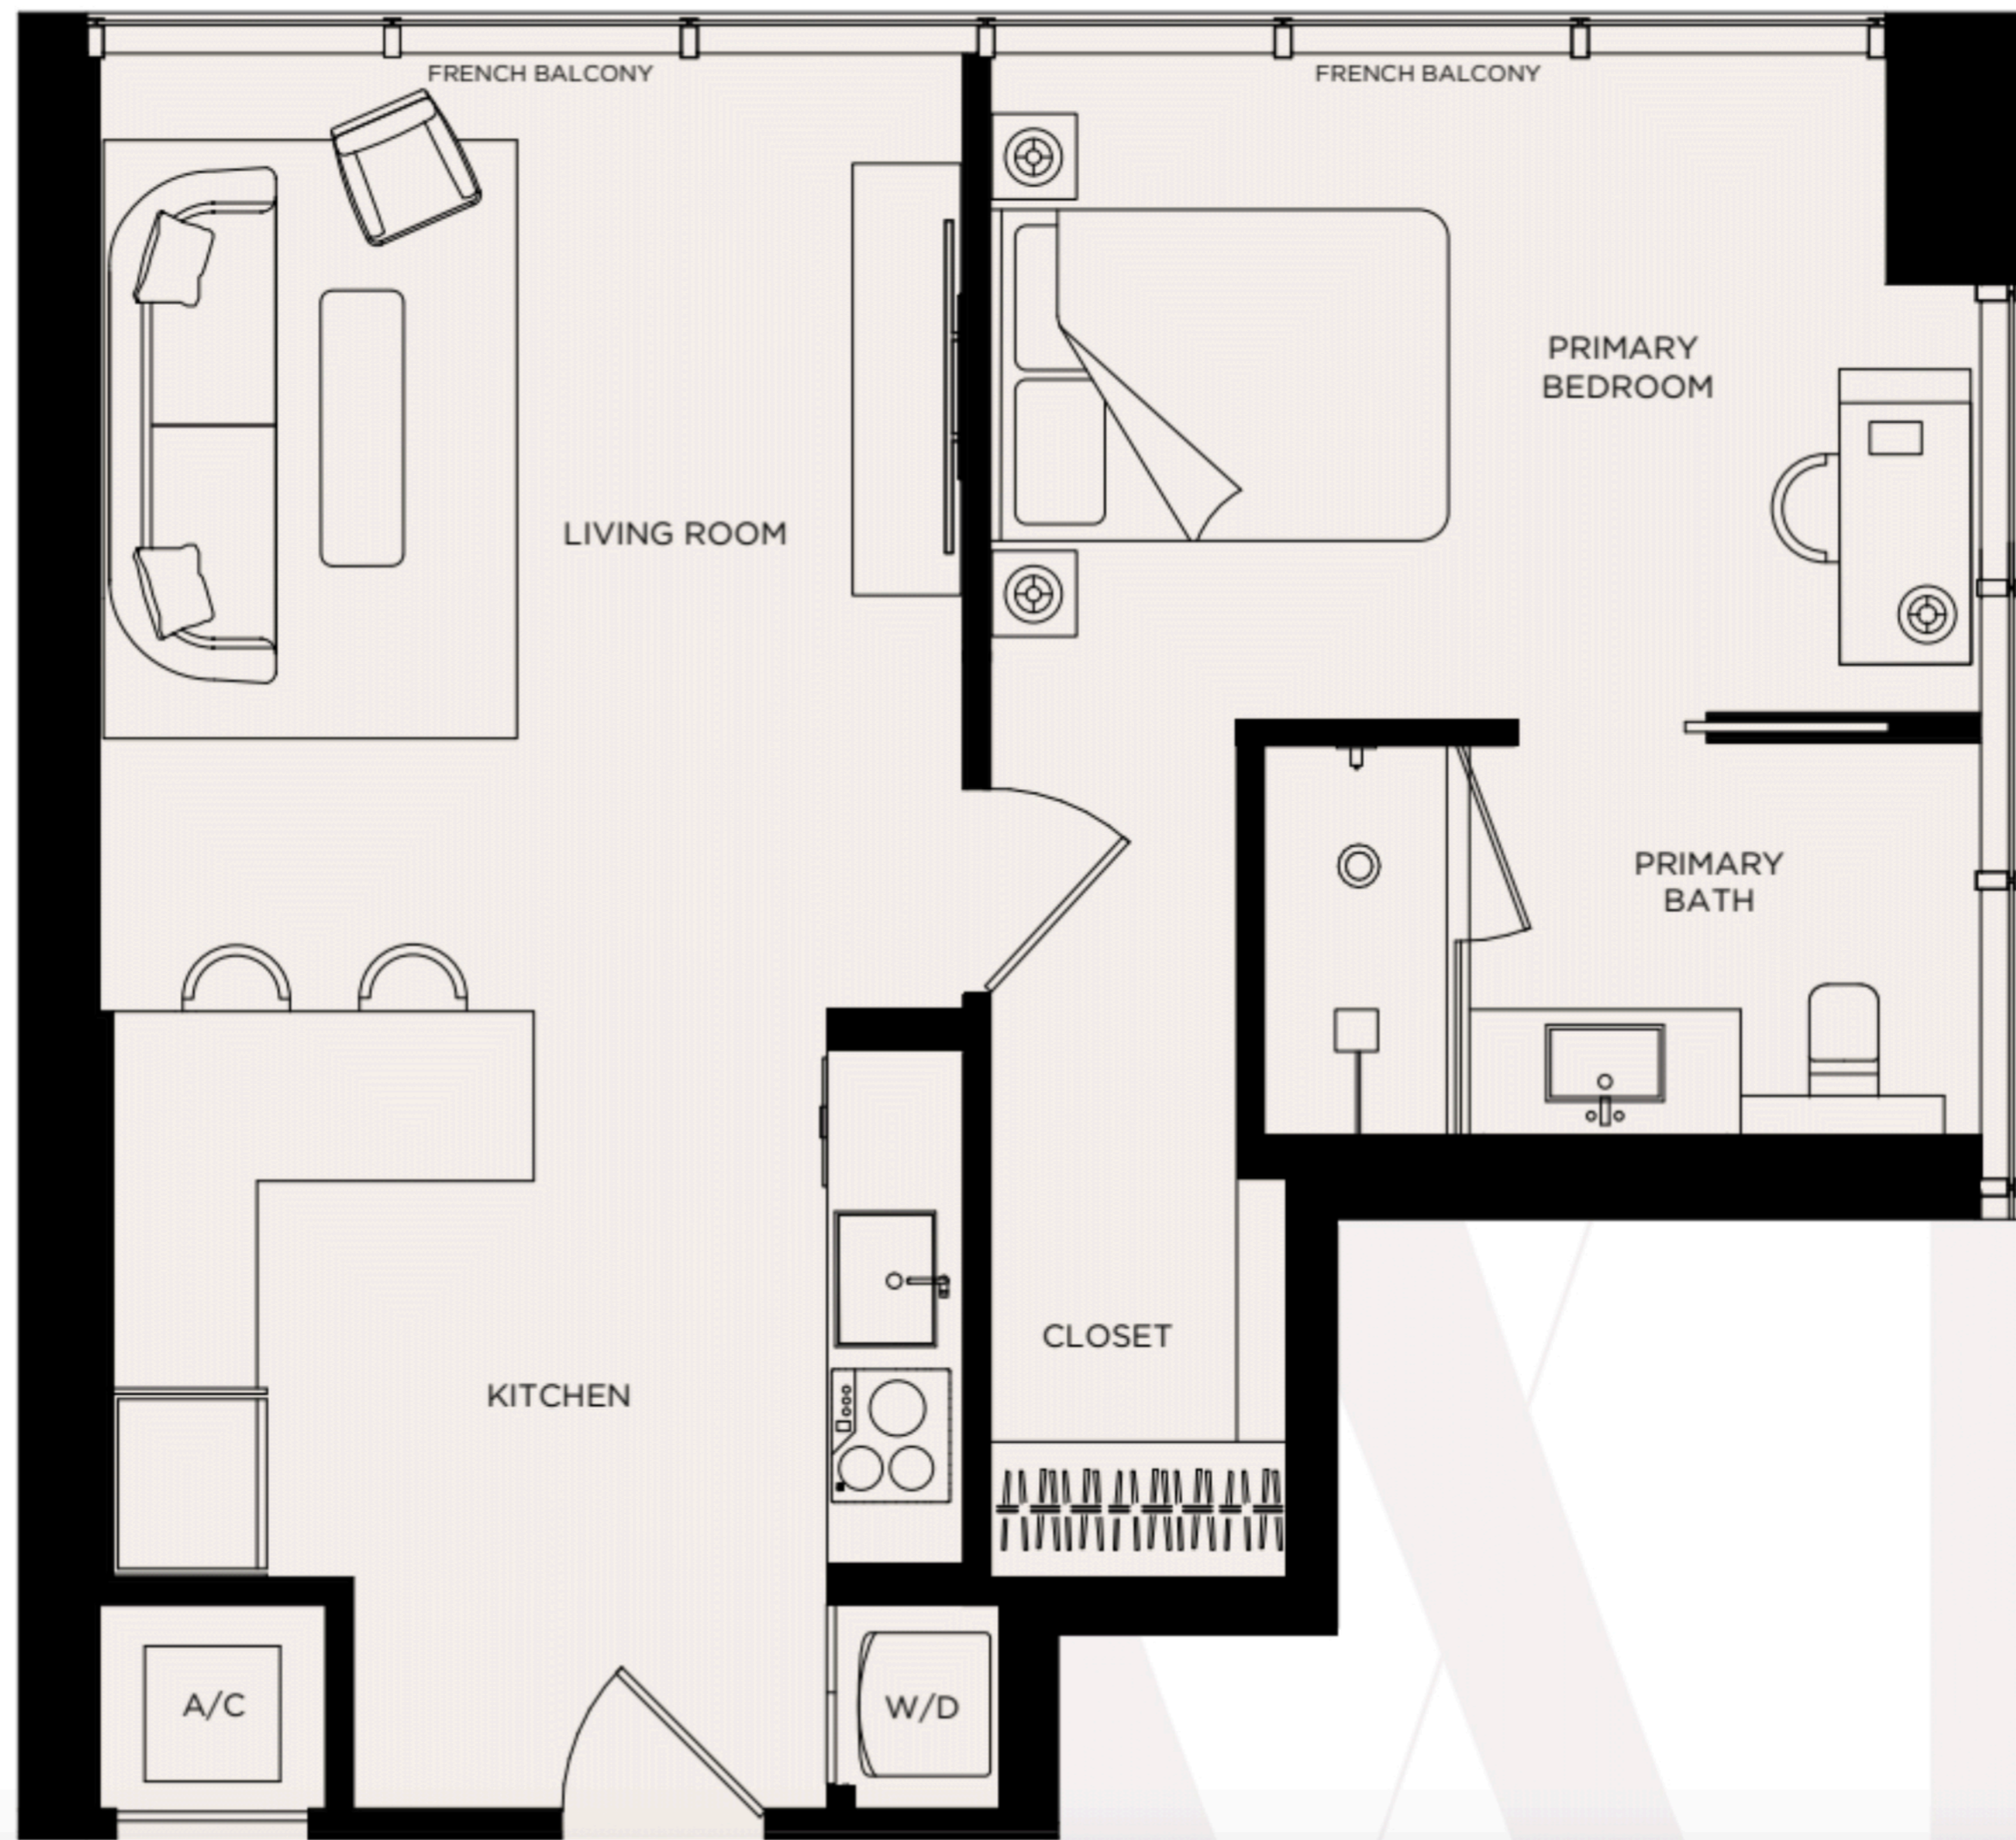

RESIDENCE 06
STUDIO
Levels 16 - 44

Living Area / 405 SQ FT / 37.63 M²

< 06

06 >

WE
WEST ELEVENTH
RESIDENCES MIAMI

RESIDENCE 07
1 BED / 1 BATH
Levels 16 - 44

Living Area / 690 SQ FT / 64.10 M²

WEST ELEVENTH
RESIDENCES MIAMI