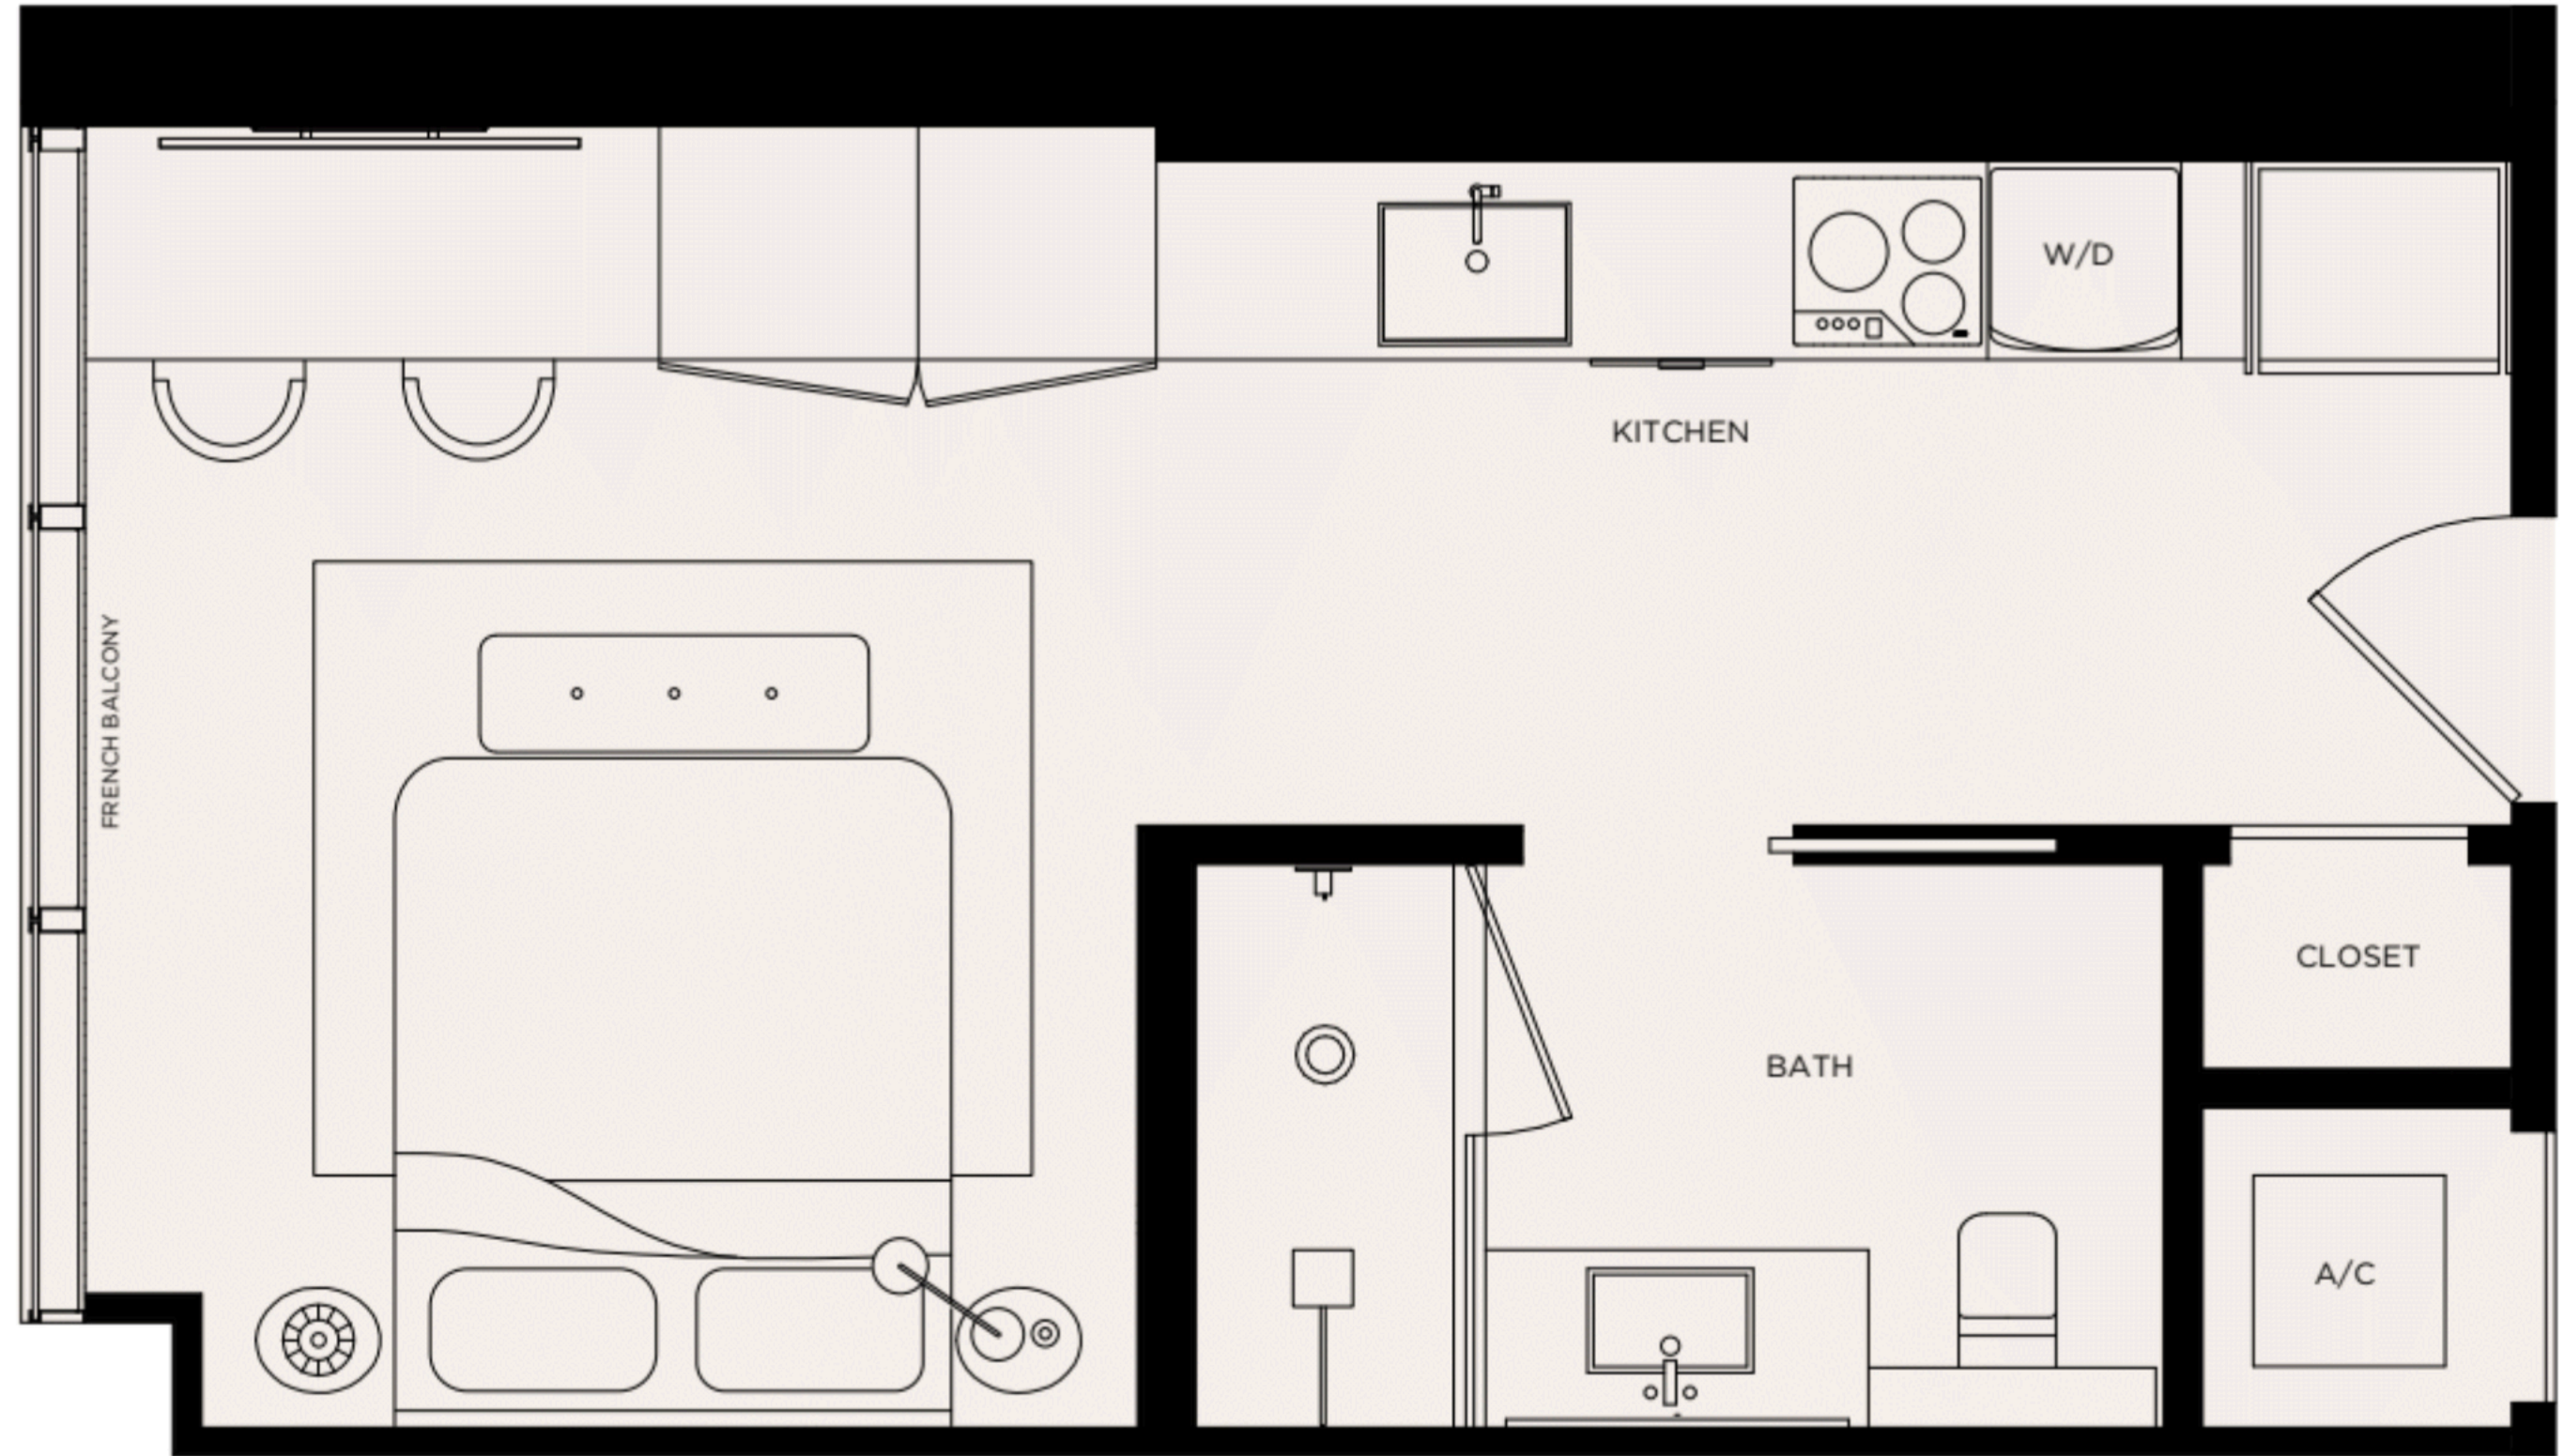

W11
WEST ELEVENTH
RESIDENCES MIAMI

RESIDENCE 06
STUDIO
Levels 16 - 44

Living Area / 405 SQ FT / 37.63 M²

< 06

06 >