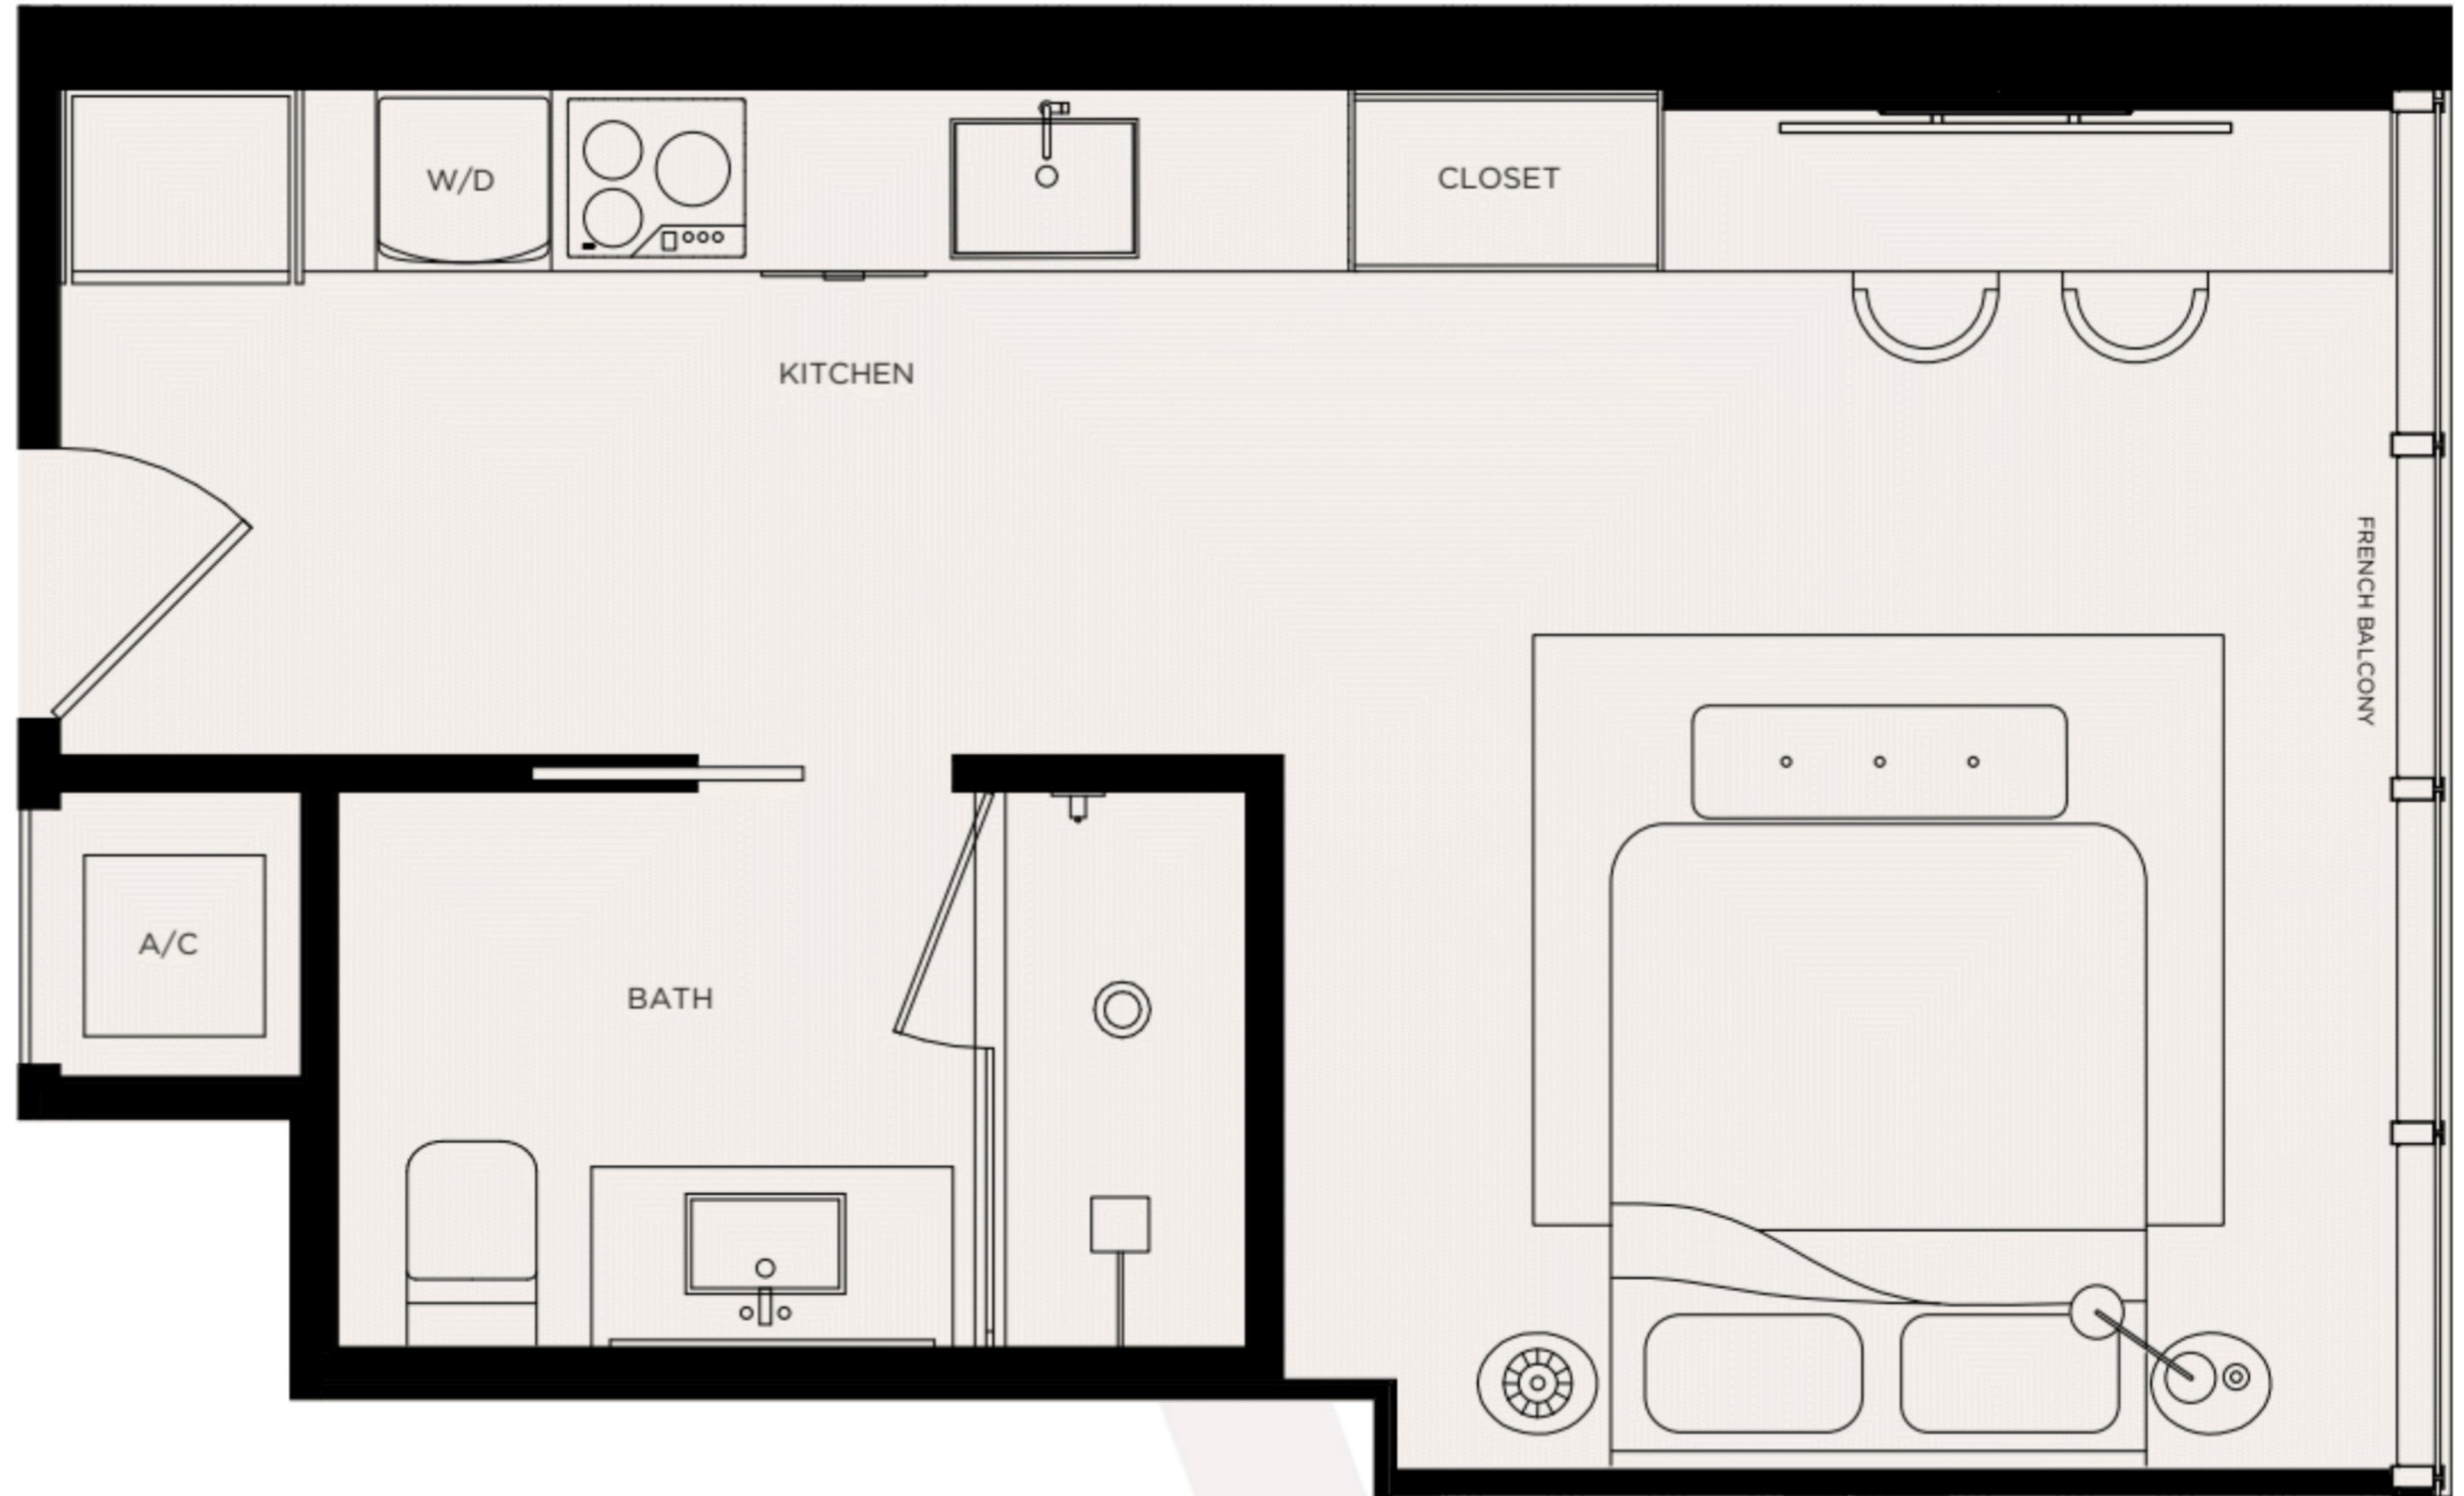

⊕
8

⊕ >

W11
WEST ELEVENTH
RESIDENCES MIAMI

RESIDENCE 14
STUDIO
Levels 16 - 44

Living Area / 418 SQ FT / 38.83 M²

< 14

WE
WEST ELEVENTH
RESIDENCES MIAMI

RESIDENCE 15
STUDIO
Levels 16 - 44

Living Area / 334 SQ FT / 31.03 M²

W11
WEST ELEVENTH
RESIDENCES MIAMI

RESIDENCE 16
STUDIO
Levels 16 - 44

Living Area / 334 SQ FT / 31.03 M²

< 16

⊕
8

⊕ 8 >

WEST ELEVENTH
RESIDENCES MIAMI

RESIDENCE 17
STUDIO
Levels 16 - 44

Living Area / 418 SQ FT / 38.83 M²

< 17

> 18

WE
WEST ELEVENTH
RESIDENCES MIAMI

RESIDENCE 18
STUDIO
Levels 16 - 44

Living Area / 339 SQ FT / 31.49 M²

< 18

⊕
8

⊕ >

W11
WEST ELEVENTH
RESIDENCES MIAMI

RESIDENCE 19
STUDIO
Levels 16 - 44

Living Area / 397 SQ FT / 36.88 M²

< 19

8

⊕ >