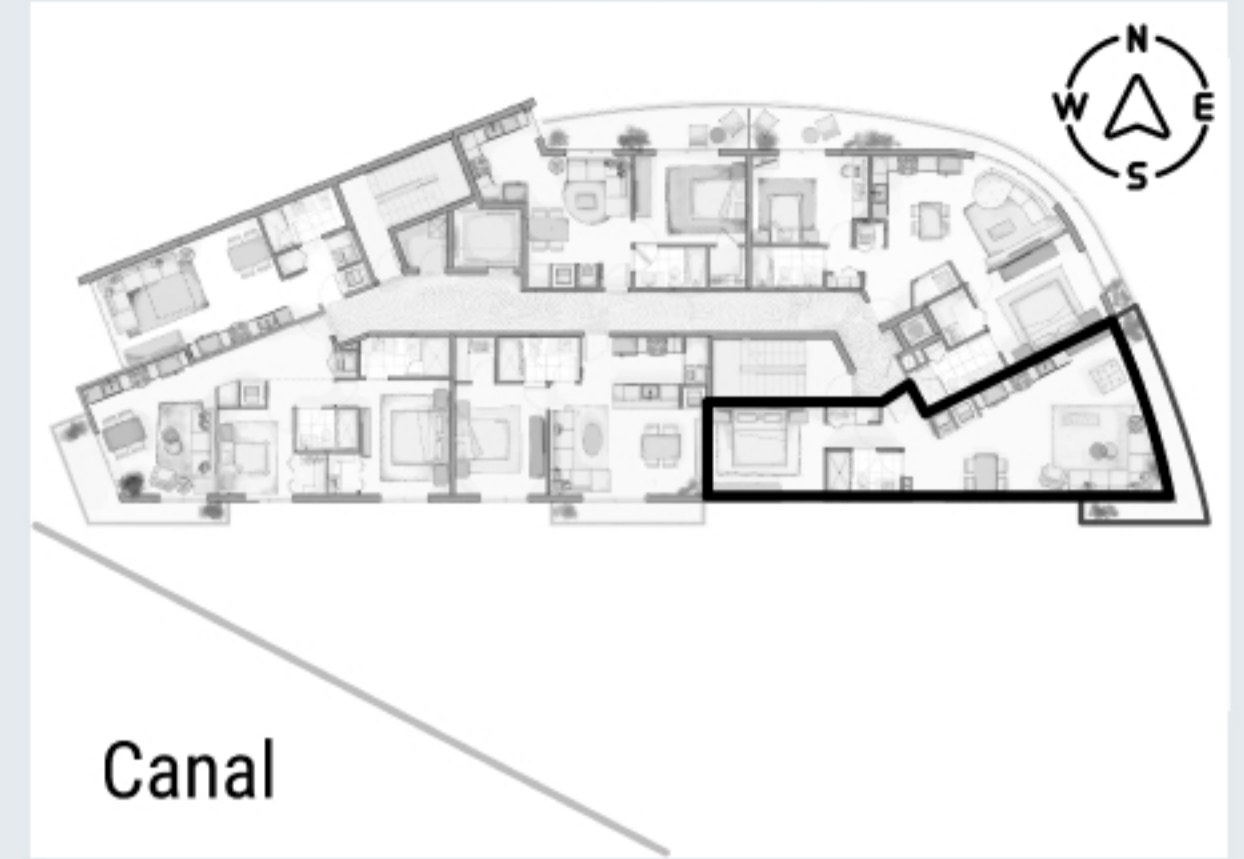

CANAL
by iQ CONCEPT

High-End Boutique Residences
in The IQ District
of West Aventura

OLETA

1 Bedroom/ 1 Bathroom
846 Sqft
137 Terrace Sqft
Units 404, 504, 604

NE 186th St.