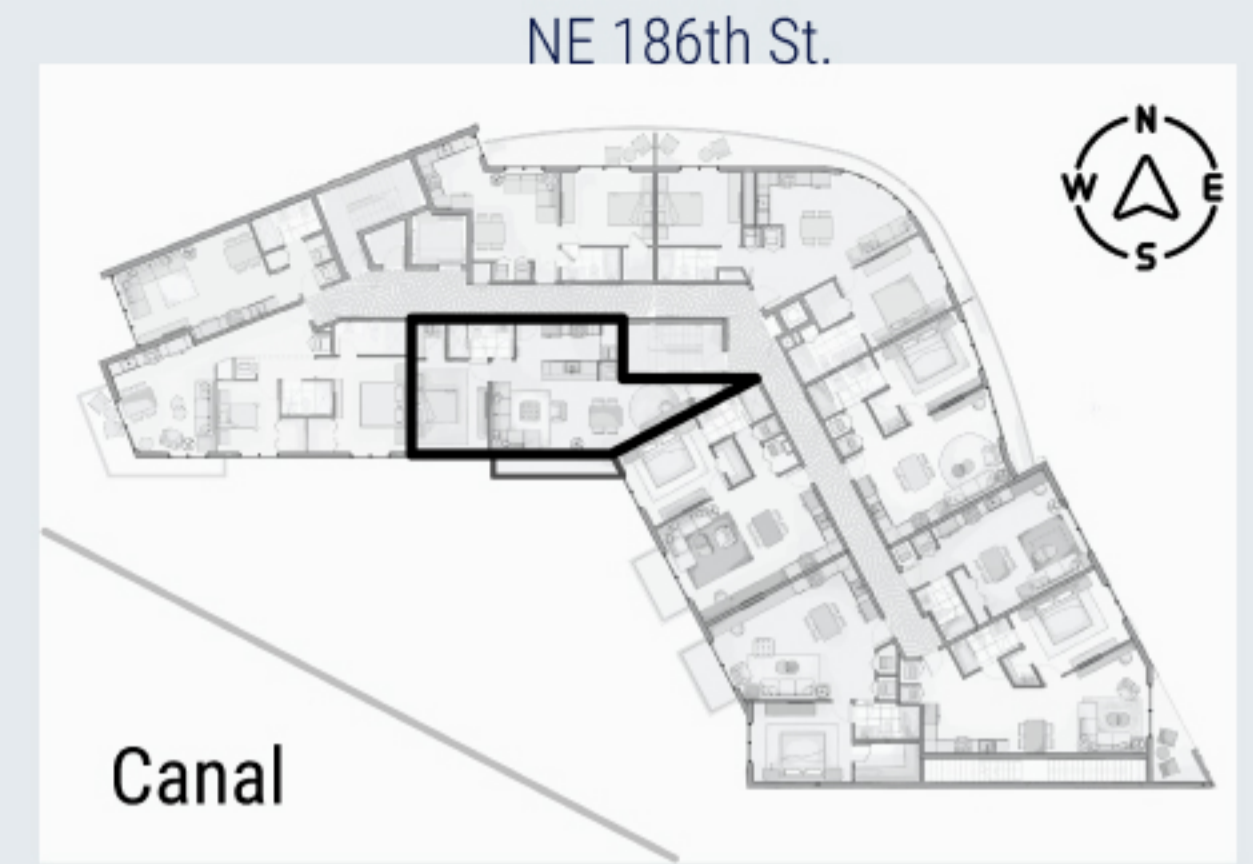

PARANA

1 Bedroom/ 1 Bathroom
688 Sqft
97 Terrace Sqft
Unit 204

NE 186th St.

CANAL
by iQ CONCEPT

High-End Boutique Residences
in The IQ District
of West Aventura

ORINOCO

Studio Apartment
467 Sqft
Unit 205

NE 186th St.

LA PLATA

1 Bedroom/ 1 Bathroom
818 Sqft
55 Terrace Sqft
Unit 207

NE 186th St.

CANAL
by iQ CONCEPT

High-End Boutique Residences
in The IQ District
of West Aventura

MAGDALENA

1 Bedroom/ 1 Bathroom
753 Sqft
55 Terrace Sqft
Unit 208

NE 186th St.

CANAL
by iQ CONCEPT

High-End Boutique Residences
in The IQ District
of West Aventura

TOCANTINS

1 Bedroom/ 1 Bathroom
795 Sqft
57 Terrace Sqft
Unit 209

CANAL
by iQ CONCEPT

High-End Boutique Residences
in The IQ District
of West Aventura

CLEARWATER

2 Bedrooms/ 2 Bathrooms

907 Sqft

111 Terrace Sqft

Units 210, 306, 406, 506, 606

NE 186th St.

CANAL
by iQ CONCEPT

High-End Boutique Residences
in The IQ District
of West Aventura