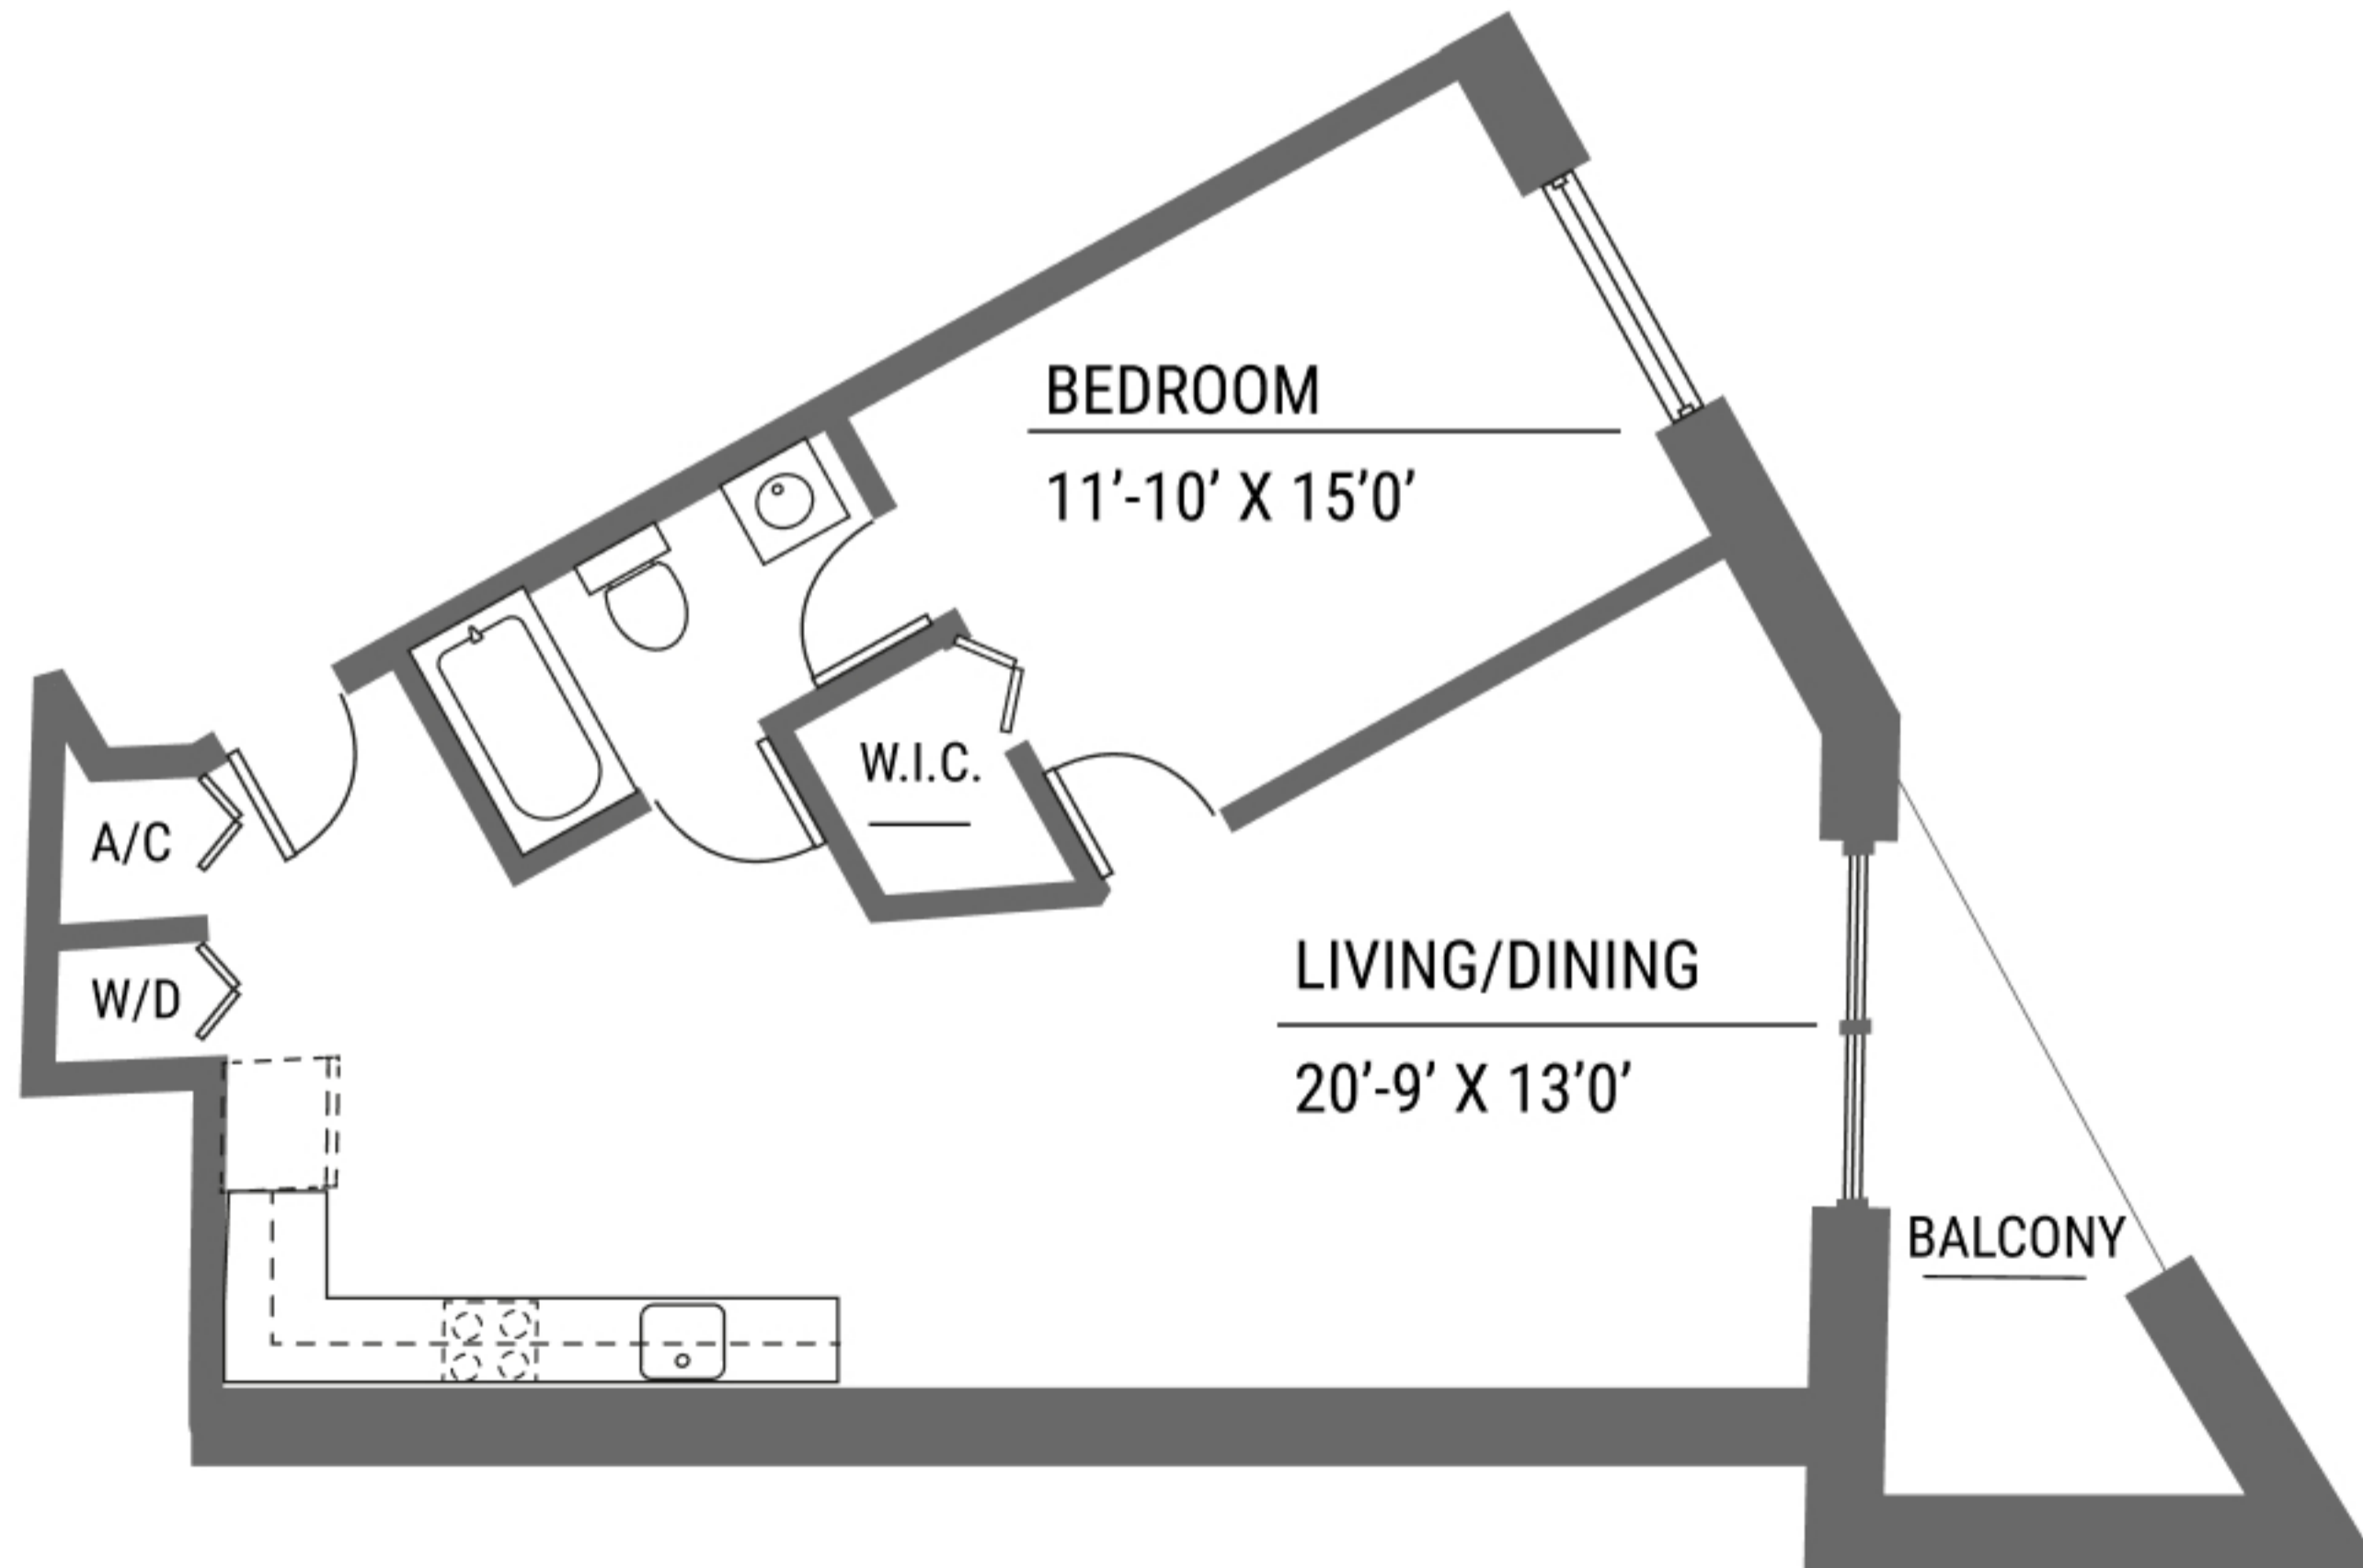

AMAZONAS

2 Bedrooms/ 2 Bathrooms

967 Sqft

210 Terrace Sqft

Unit 203, 303, 403, 503, 603

NE 186th St.

CANAL
by iQ CONCEPT

High-End Boutique Residences
in The IQ District
of West Aventura

PARANA

1 Bedroom/ 1 Bathroom
688 Sqft
97 Terrace Sqft
Unit 204

NE 186th St.

CANAL
by iQ CONCEPT

High-End Boutique Residences
in The IQ District
of West Aventura

ORINOCO

Studio Apartment
467 Sqft
Unit 205

NE 186th St.

CANAL
by iQ CONCEPT

High-End Boutique Residences
in The IQ District
of West Aventura

CORINTO

1 Bedroom/ 1 Bathroom
801 Sqft
90 Terrace Sqft
Unit 206

NE 186th St.

CANAL
by iQ CONCEPT

High-End Boutique Residences
in The IQ District
of West Aventura

LA PLATA

1 Bedroom/ 1 Bathroom
818 Sqft
55 Terrace Sqft
Unit 207

NE 186th St.

CANAL
by iQ CONCEPT

High-End Boutique Residences
in The IQ District
of West Aventura

MAGDALENA

1 Bedroom/ 1 Bathroom
753 Sqft
55 Terrace Sqft
Unit 208