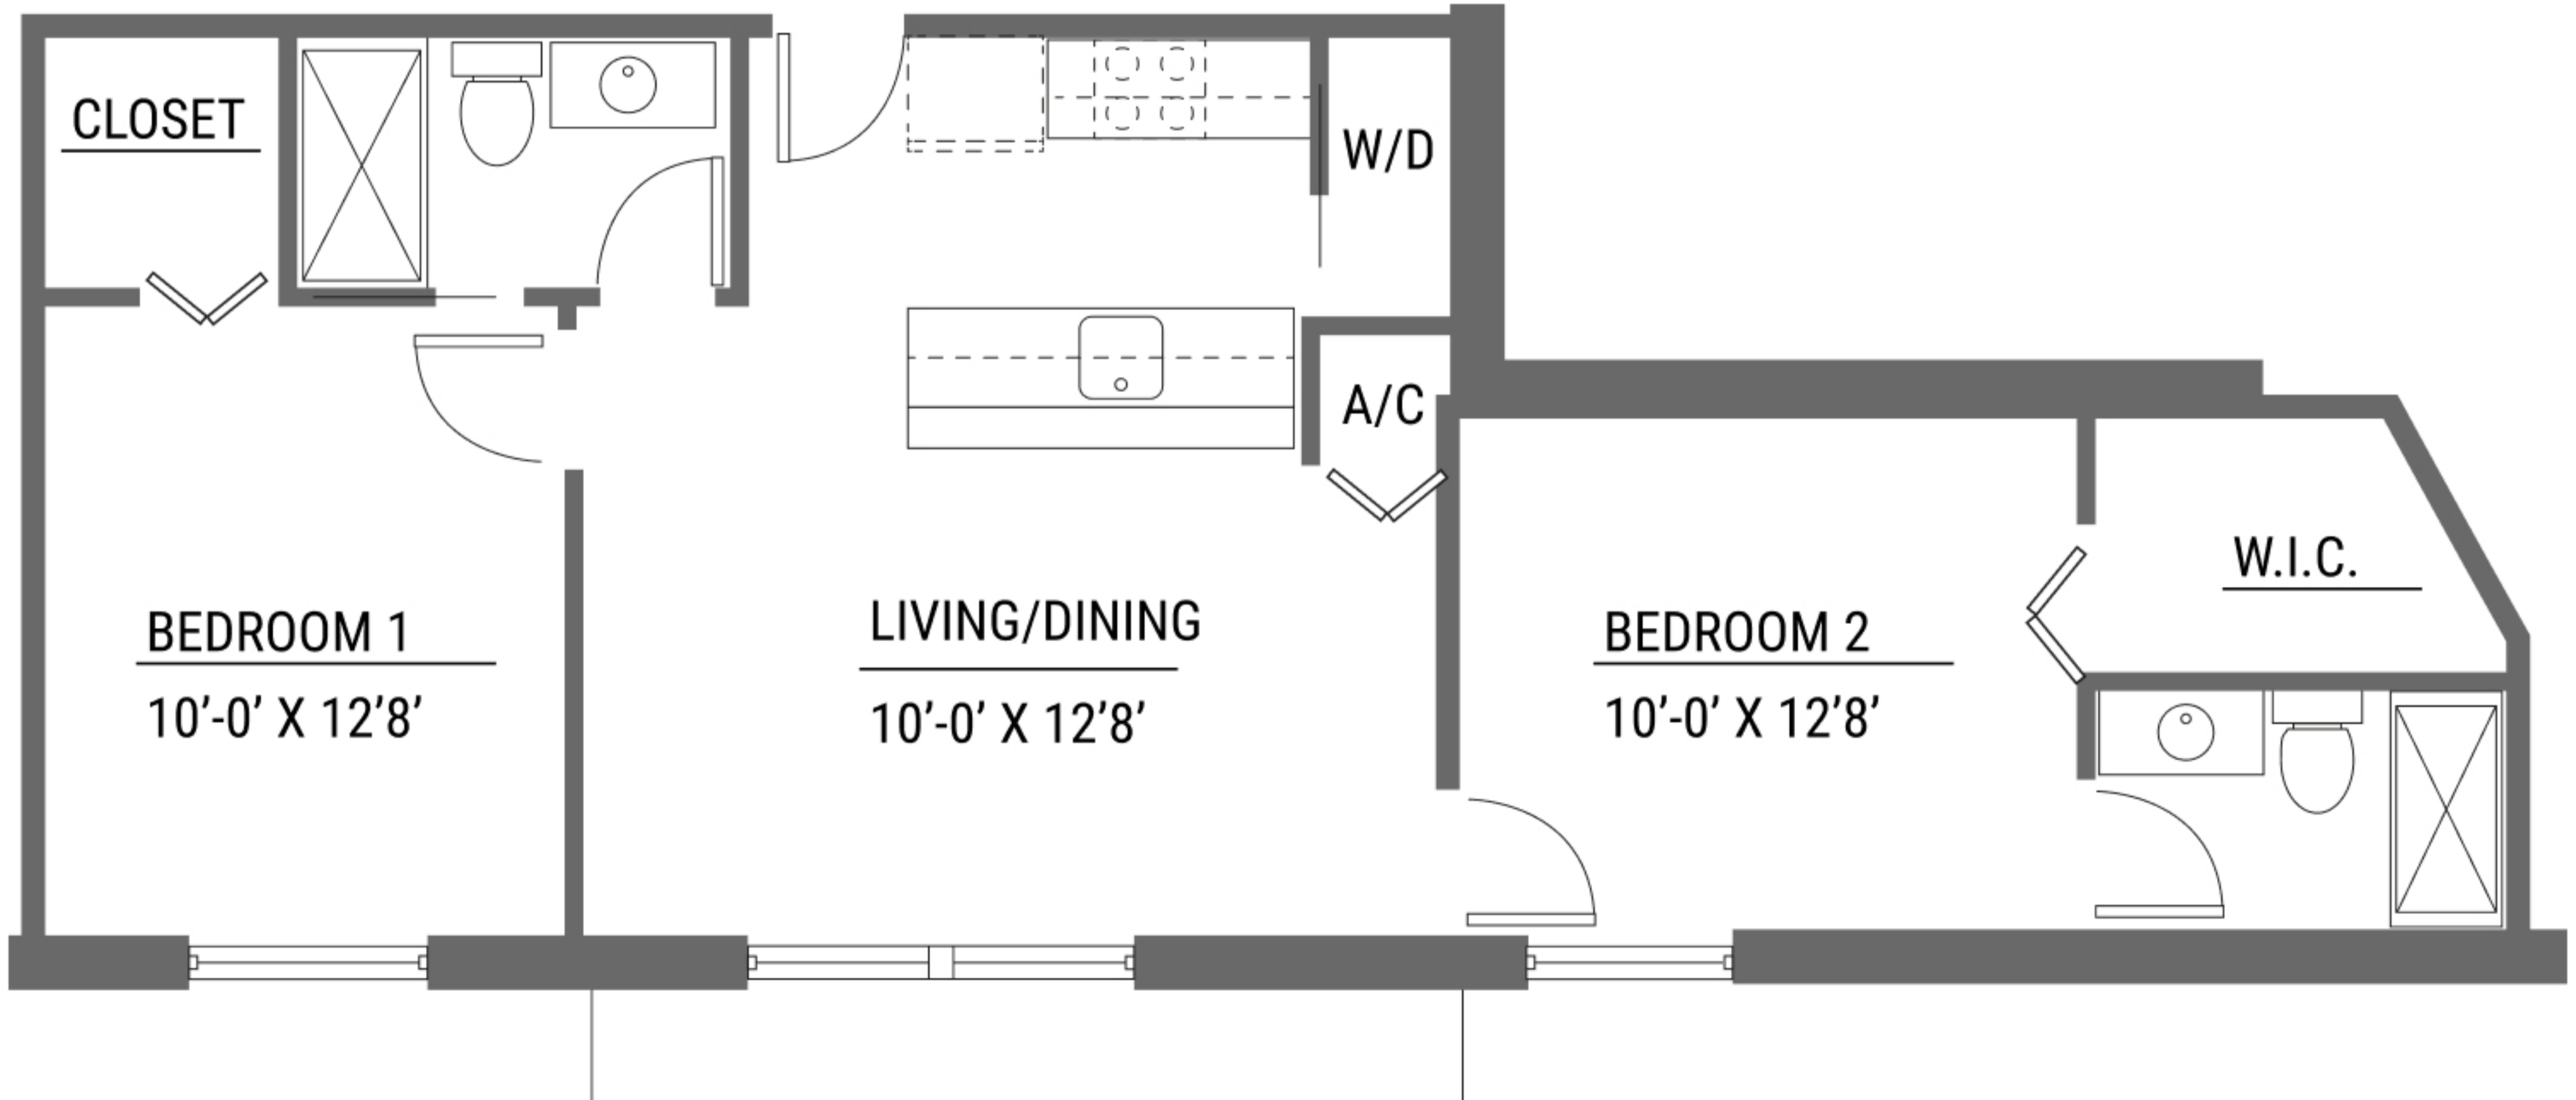

CLEARWATER

2 Bedrooms/ 2 Bathrooms

907 Sqft

111 Terrace Sqft

Units 210, 306, 406, 506, 606

NE 186th St.

CANAL
by iQ CONCEPT

High-End Boutique Residences
in The IQ District
of West Aventura

OLETA

1 Bedroom/ 1 Bathroom
846 Sqft
137 Terrace Sqft
Units 404, 504, 604

NE 186th St.

CANAL
by iQ CONCEPT

High-End Boutique Residences
in The IQ District
of West Aventura

DOLPHIN

1 Bedroom/ 1 Bathroom
685 Sqft
58 Terrace Sqft
Units 405, 505, 605

NE 186th St.

CANAL
by iQ CONCEPT

High-End Boutique Residences
in The IQ District
of West Aventura

MISSISSIPI

Studio
466 Sqft
99 Terrace Sqft
Unit 304

NE 186th St.

CANAL
by iQ CONCEPT

High-End Boutique Residences
in The IQ District
of West Aventura

DANUBIO

2 Bedrooms/ 2 Bathrooms
973 Sqft
118 Terrace Sqft
Unit 305

NE 186th St.

CANAL
by iQ CONCEPT

High-End Boutique Residences
in The IQ District
of West Aventura

GIBRALTAR

Studio

474 Sqft