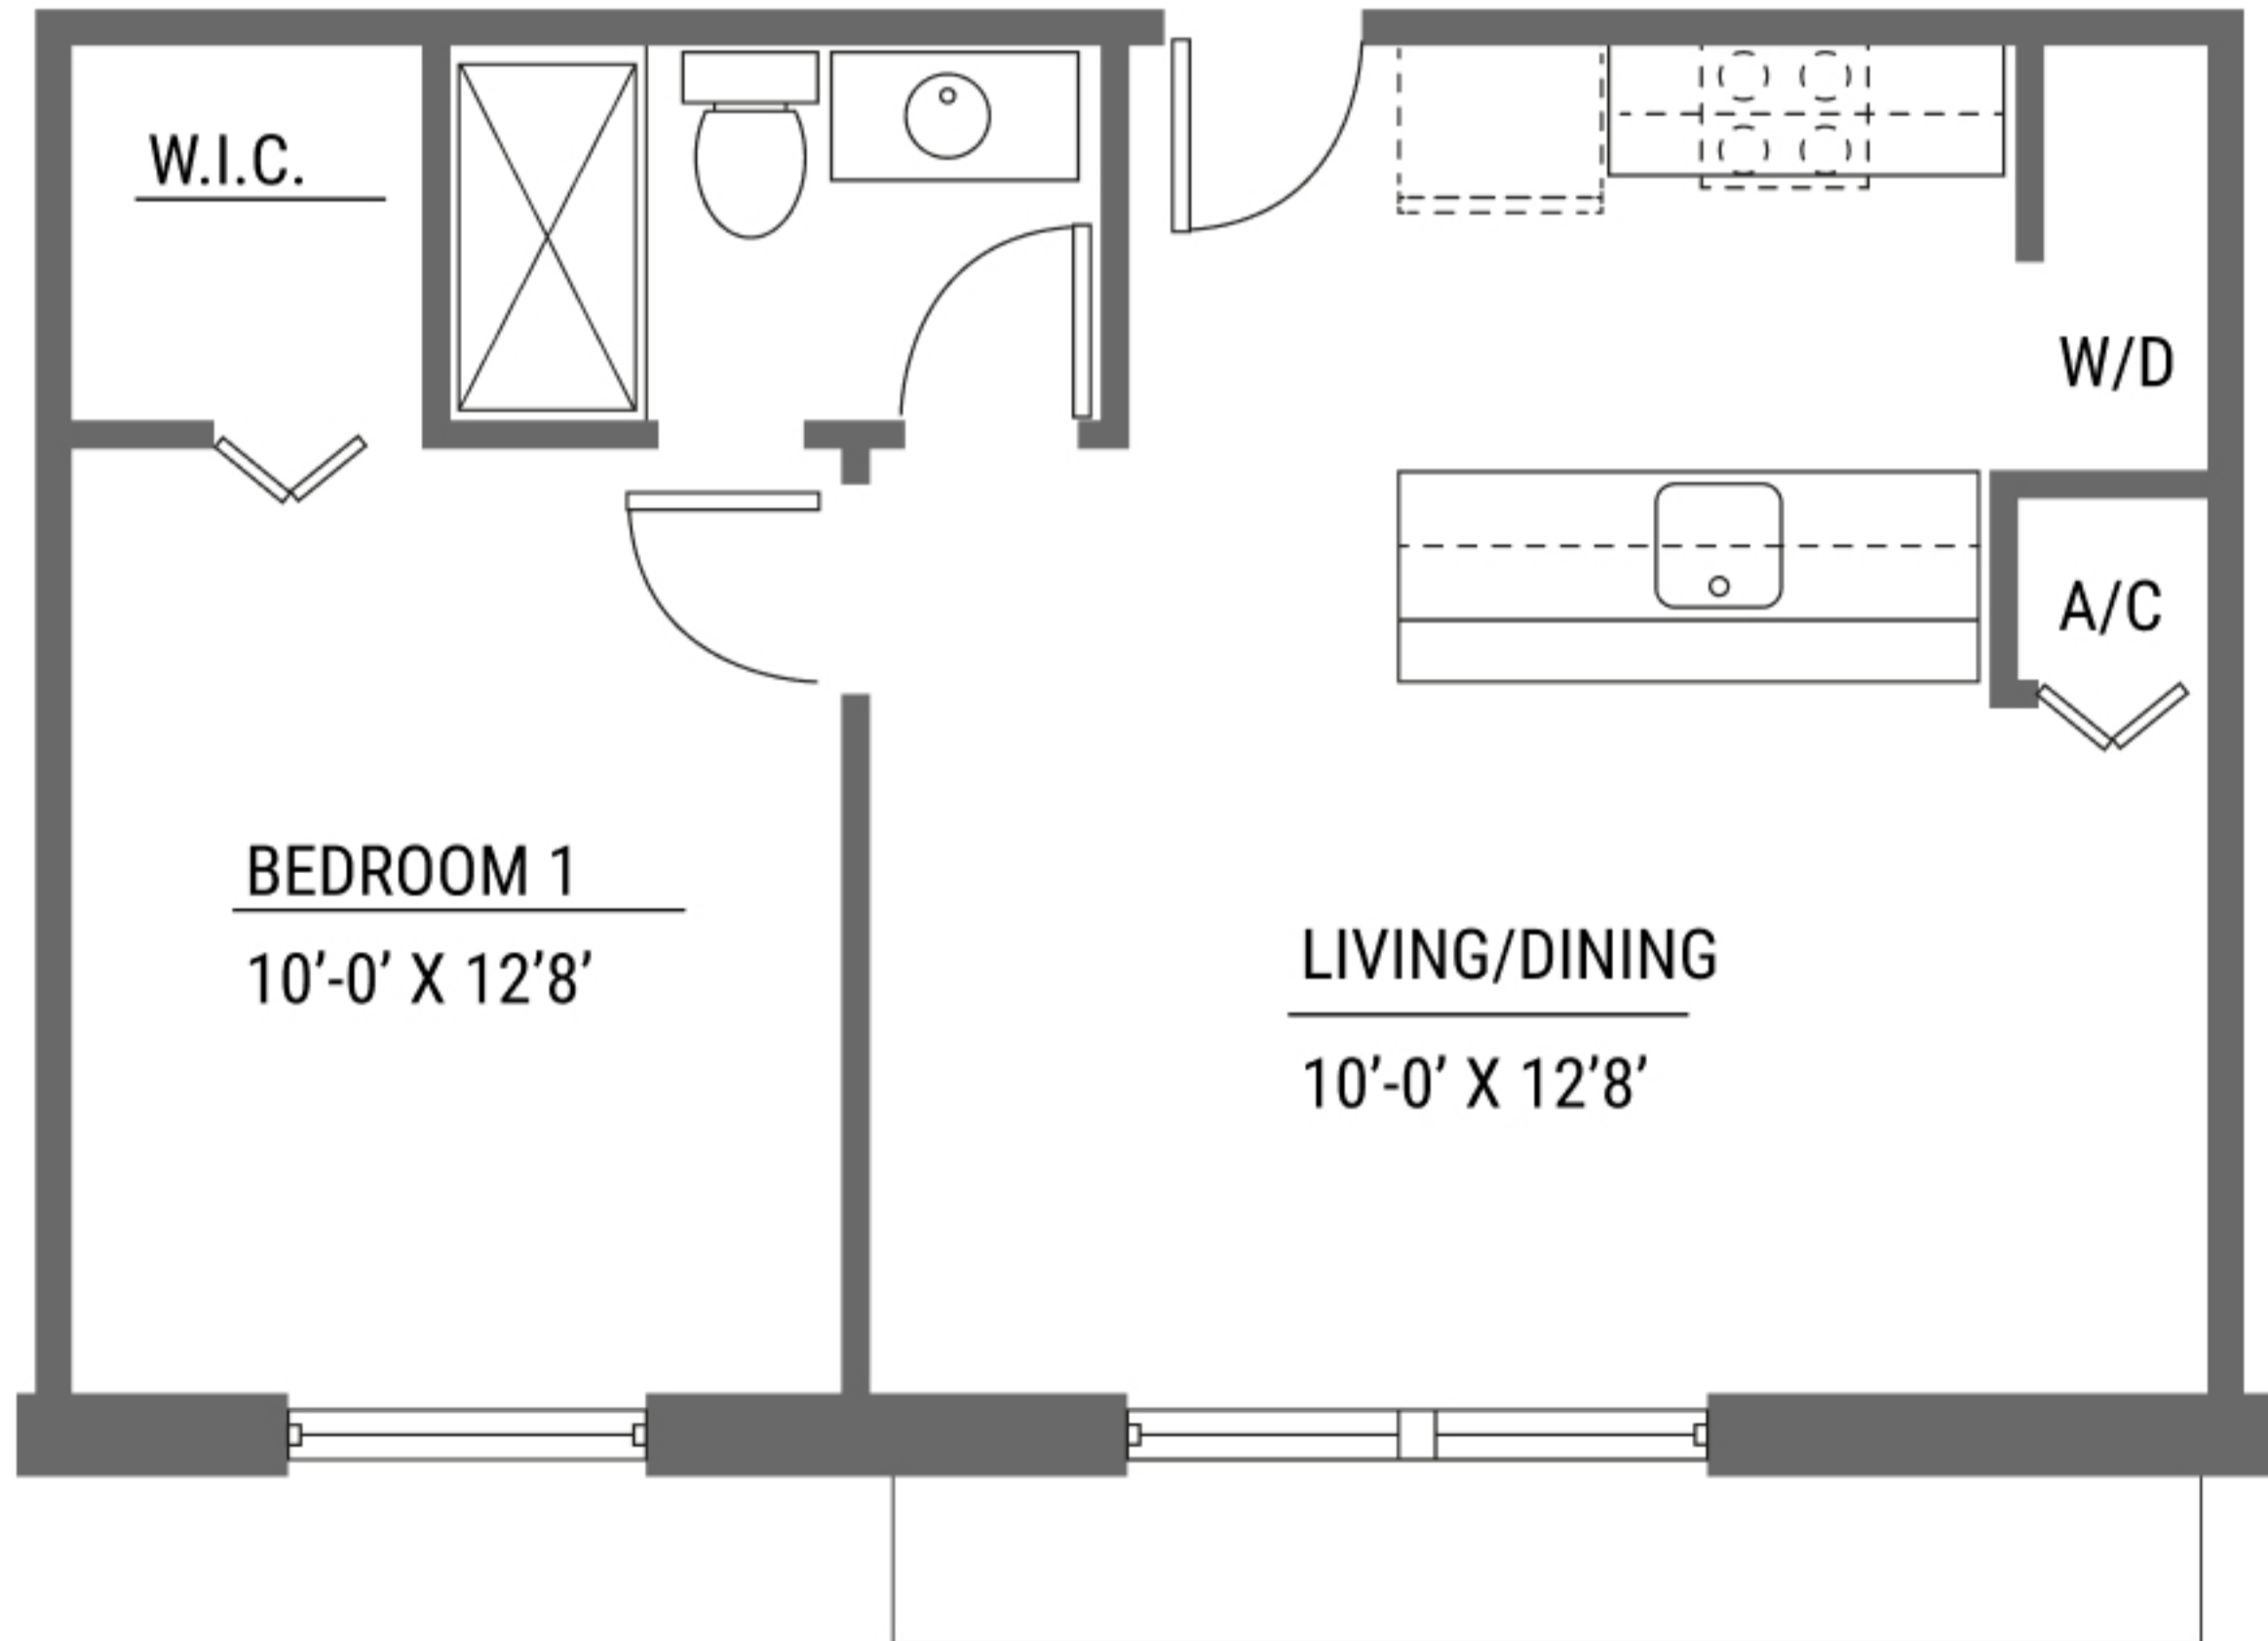

CLEARWATER

2 Bedrooms/ 2 Bathrooms

907 Sqft

111 Terrace Sqft

Units 210, 306, 406, 506, 606

NE 186th St.

CANAL
by iQ CONCEPT

High-End Boutique Residences
in The IQ District
of West Aventura

OLETA

1 Bedroom/ 1 Bathroom
846 Sqft
137 Terrace Sqft
Units 404, 504, 604

NE 186th St.

CANAL
by iQ CONCEPT

High-End Boutique Residences
in The IQ District
of West Aventura

DOLPHIN

1 Bedroom/ 1 Bathroom
685 Sqft
58 Terrace Sqft
Units 405, 505, 605

NE 186th St.

CANAL
by iQ CONCEPT

High-End Boutique Residences
in The IQ District
of West Aventura

MISSISSIPI

Studio
466 Sqft
99 Terrace Sqft
Unit 304

NE 186th St.

CANAL
by iQ CONCEPT

High-End Boutique Residences
in The IQ District
of West Aventura

DANUBIO

2 Bedrooms/ 2 Bathrooms
973 Sqft
118 Terrace Sqft
Unit 305

NE 186th St.

CANAL
by iQ CONCEPT

High-End Boutique Residences
in The IQ District
of West Aventura

GIBRALTAR

Studio

474 Sqft