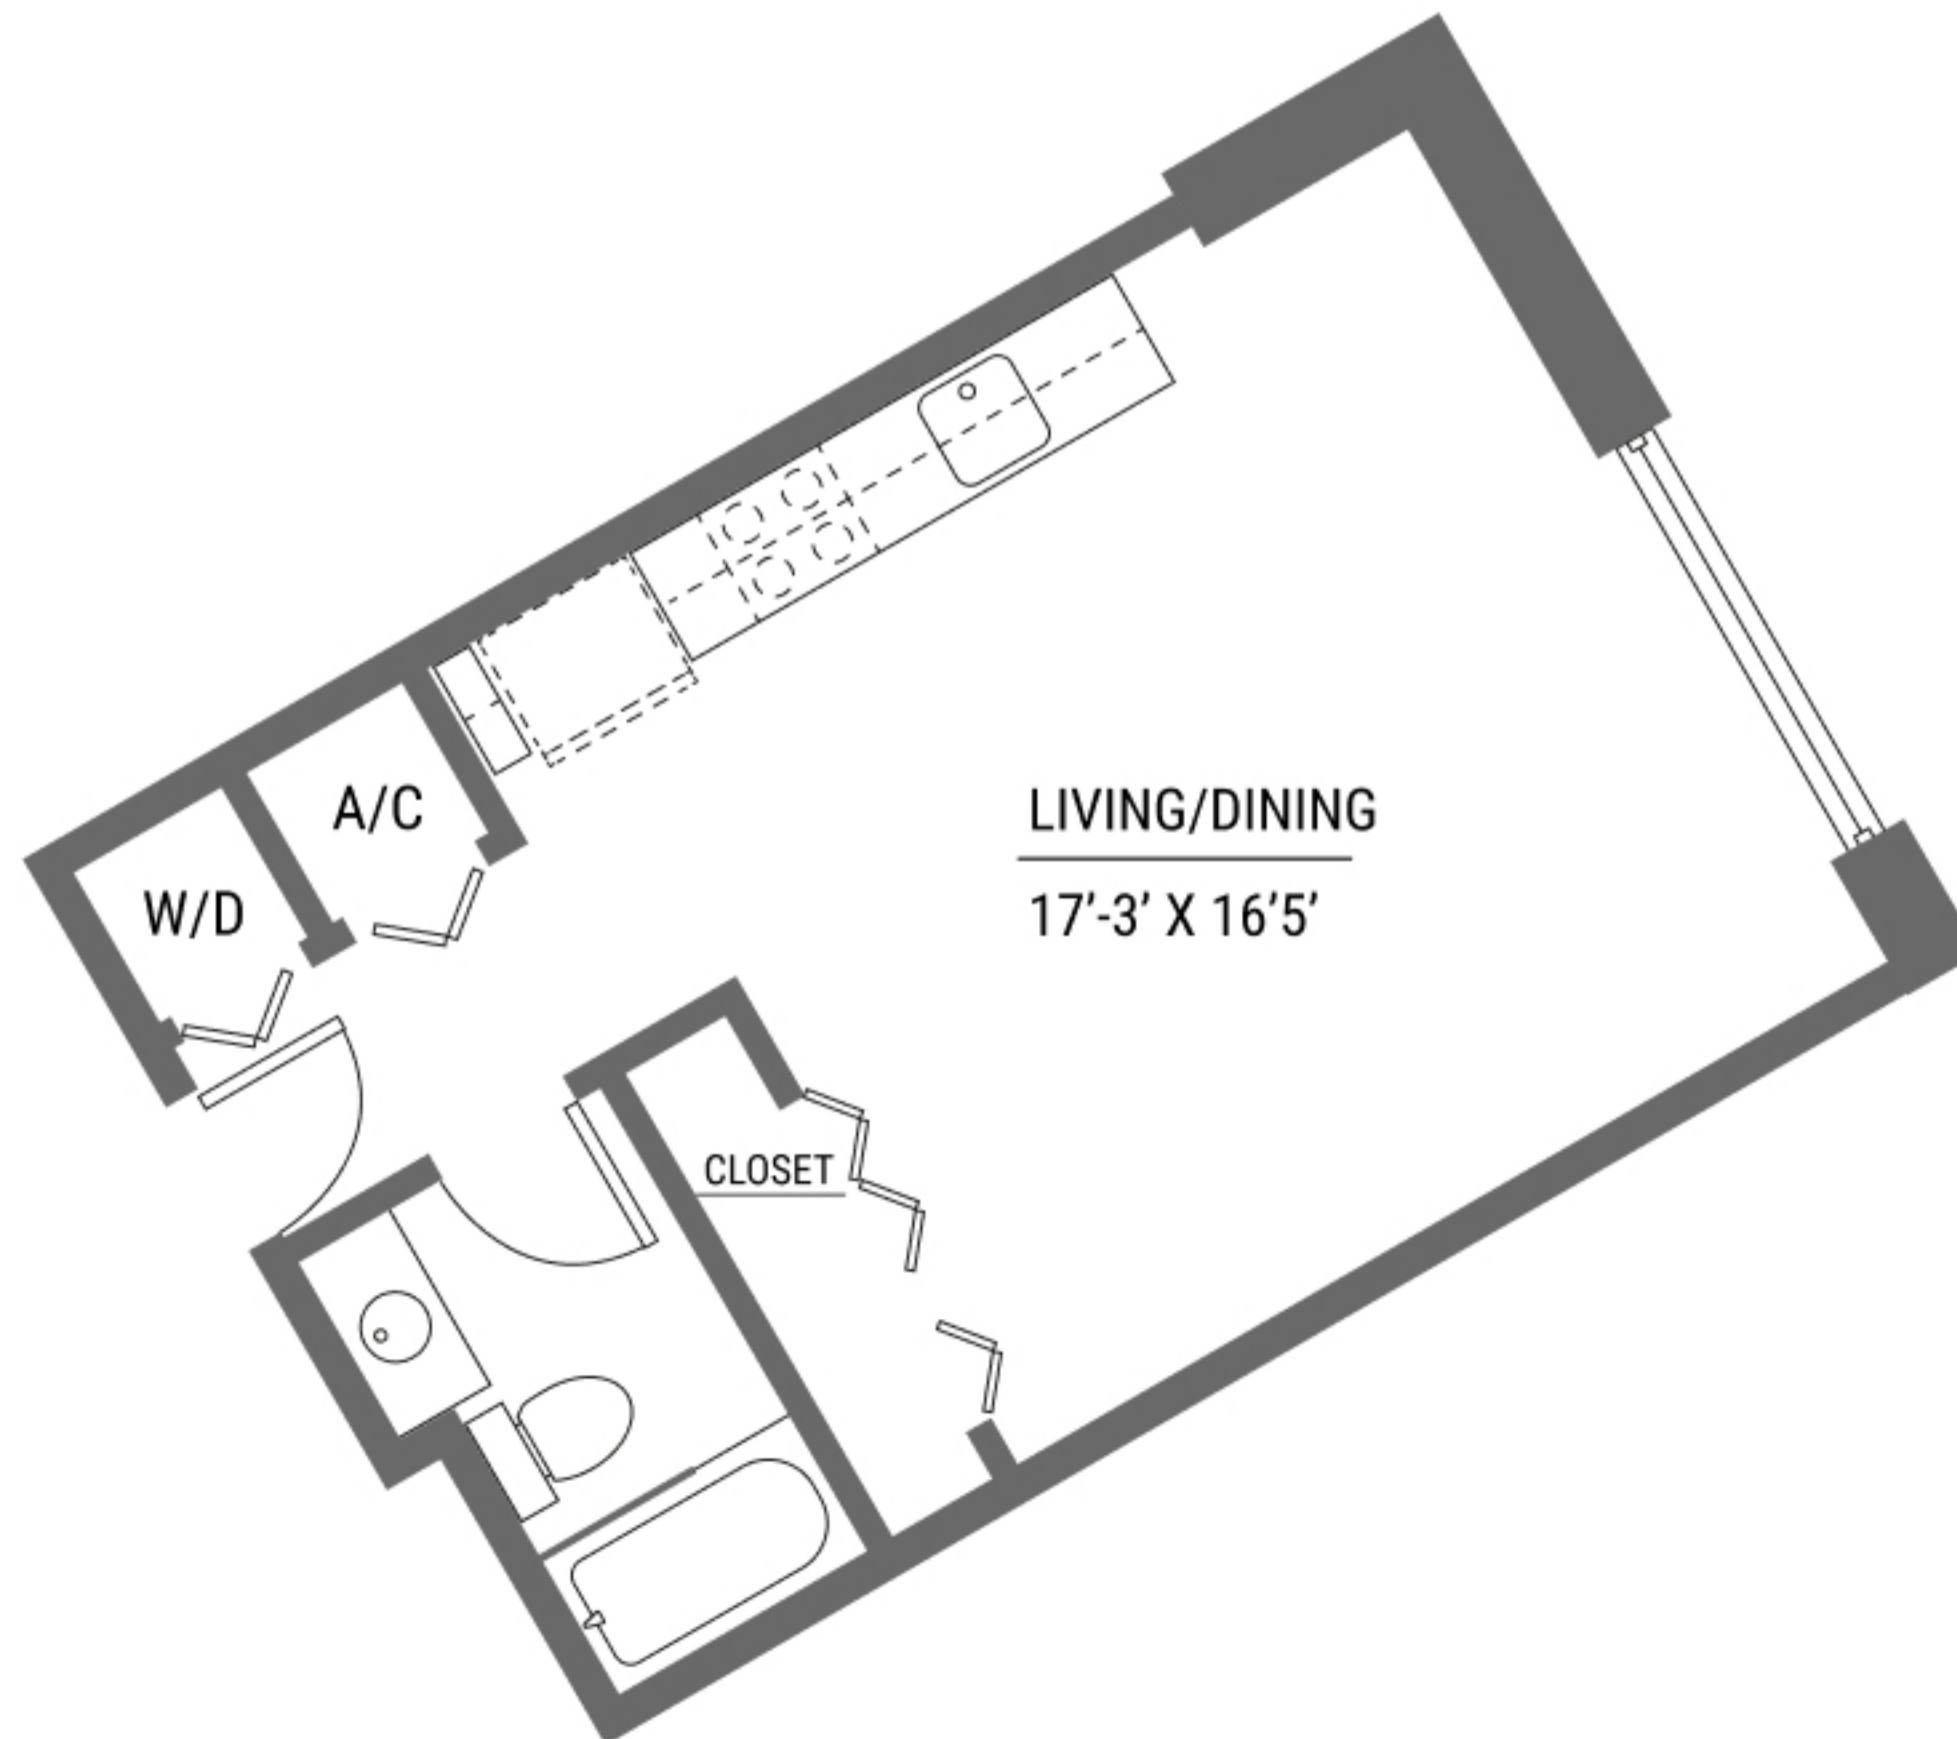

CANAL
by iQ CONCEPT

High-End Boutique Residences
in The IQ District
of West Aventura

PANAMA

1 Bedroom/ 1 Bathroom
604 Sqft
138 Terrace Sqft
Units 202, 302, 402, 502, 602

NE 186th St.

CANAL
by iQ CONCEPT

High-End Boutique Residences
in The IQ District
of West Aventura

AMAZONAS

2 Bedrooms/ 2 Bathrooms

967 Sqft

210 Terrace Sqft

Unit 203, 303, 403, 503, 603

NE 186th St.

CANAL
by iQ CONCEPT

High-End Boutique Residences
in The IQ District
of West Aventura

PARANA

1 Bedroom/ 1 Bathroom
688 Sqft
97 Terrace Sqft
Unit 204

NE 186th St.

CANAL
by iQ CONCEPT

High-End Boutique Residences
in The IQ District
of West Aventura

ORINOCO

Studio Apartment
467 Sqft
Unit 205

NE 186th St.

CANAL
by iQ CONCEPT

High-End Boutique Residences
in The IQ District
of West Aventura

CORINTO

1 Bedroom/ 1 Bathroom
801 Sqft
90 Terrace Sqft
Unit 206

NE 186th St.

CANAL
by iQ CONCEPT

High-End Boutique Residences
in The IQ District
of West Aventura