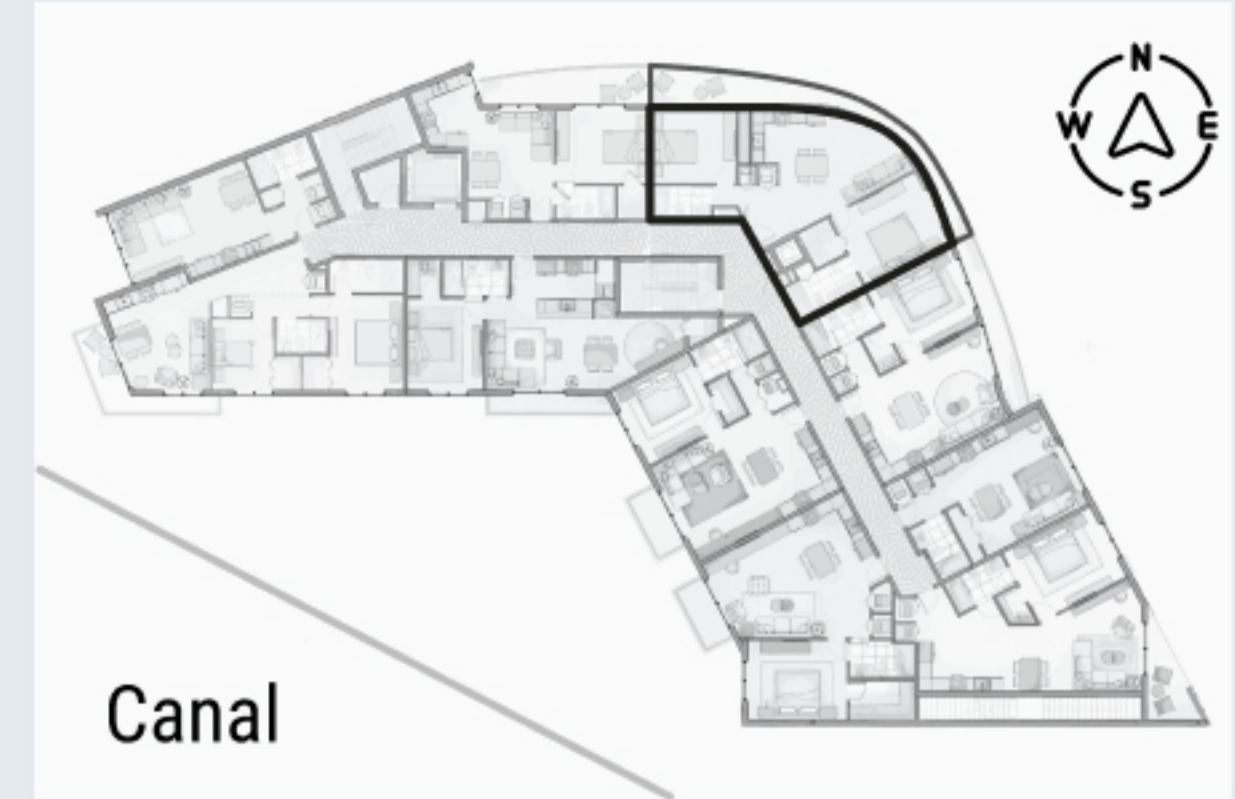

CANAL
by iQ CONCEPT

High-End Boutique Residences
in The IQ District
of West Aventura

PANAMA

1 Bedroom/ 1 Bathroom
604 Sqft
138 Terrace Sqft
Units 202, 302, 402, 502, 602

NE 186th St.

CANAL
by iQ CONCEPT

High-End Boutique Residences
in The IQ District
of West Aventura

AMAZONAS

2 Bedrooms/ 2 Bathrooms

967 Sqft

210 Terrace Sqft

Unit 203, 303, 403, 503, 603

NE 186th St.

CANAL
by iQ CONCEPT

High-End Boutique Residences
in The IQ District
of West Aventura

PARANA

1 Bedroom/ 1 Bathroom
688 Sqft
97 Terrace Sqft
Unit 204

NE 186th St.

CANAL
by iQ CONCEPT

High-End Boutique Residences
in The IQ District
of West Aventura

ORINOCO

Studio Apartment
467 Sqft
Unit 205

NE 186th St.

CANAL
by iQ CONCEPT

High-End Boutique Residences
in The IQ District
of West Aventura

CORINTO

1 Bedroom/ 1 Bathroom
801 Sqft
90 Terrace Sqft
Unit 206

NE 186th St.

CANAL
by iQ CONCEPT

High-End Boutique Residences
in The IQ District
of West Aventura