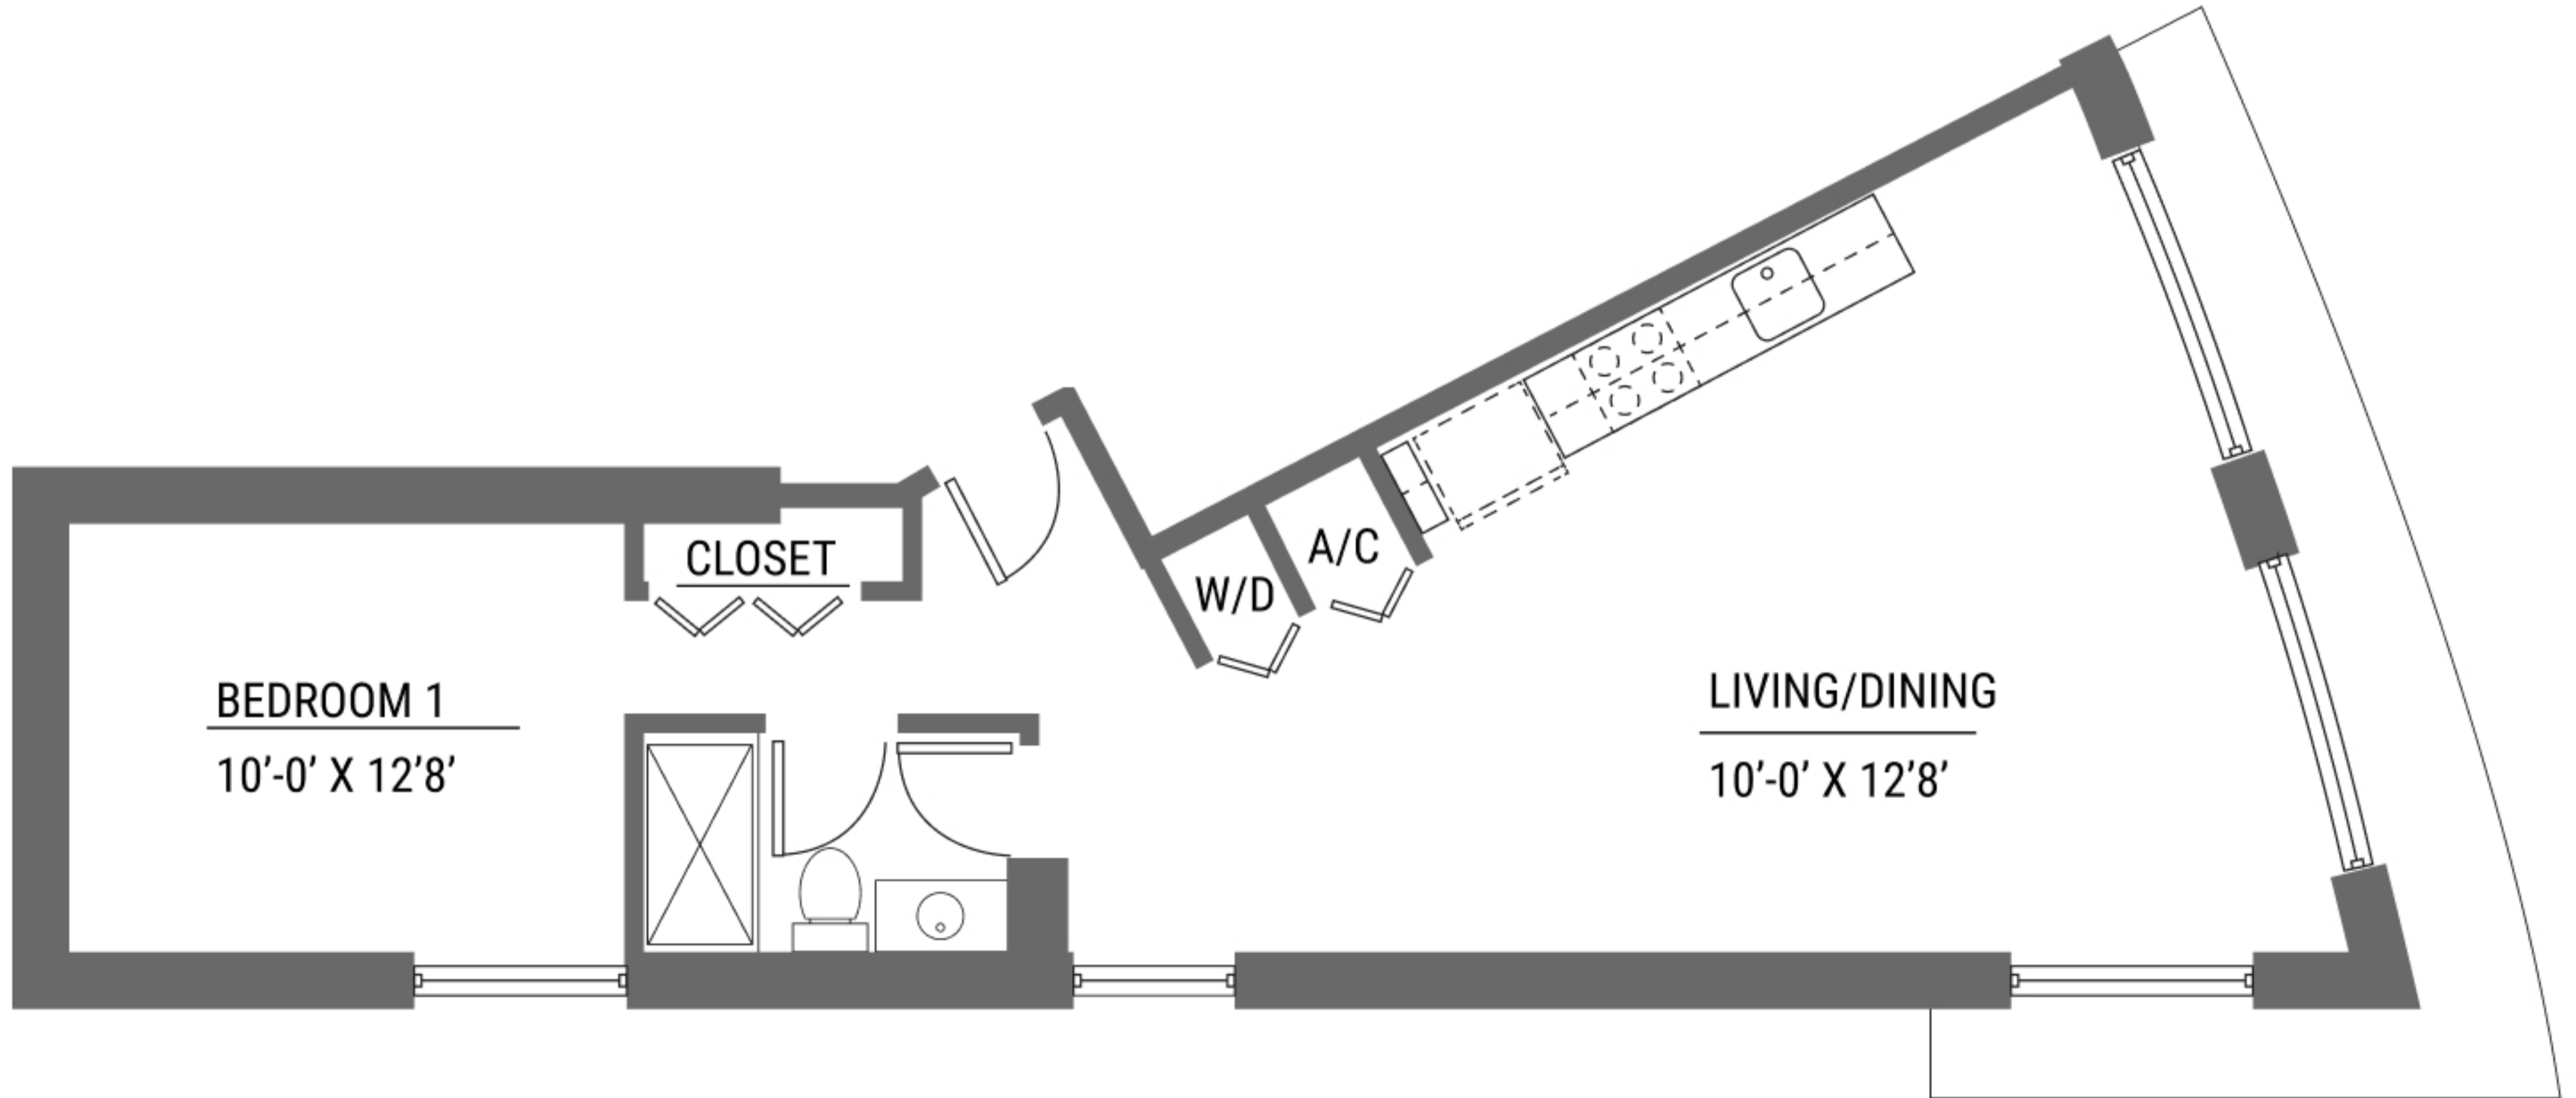

CLEARWATER

2 Bedrooms/ 2 Bathrooms

907 Sqft

111 Terrace Sqft

Units 210, 306, 406, 506, 606

NE 186th St.

CANAL
by iQ CONCEPT

High-End Boutique Residences
in The IQ District
of West Aventura

OLETA

1 Bedroom/ 1 Bathroom
846 Sqft
137 Terrace Sqft
Units 404, 504, 604

NE 186th St.

CANAL
by iQ CONCEPT

High-End Boutique Residences
in The IQ District
of West Aventura

DOLPHIN

1 Bedroom/ 1 Bathroom
685 Sqft
58 Terrace Sqft
Units 405, 505, 605