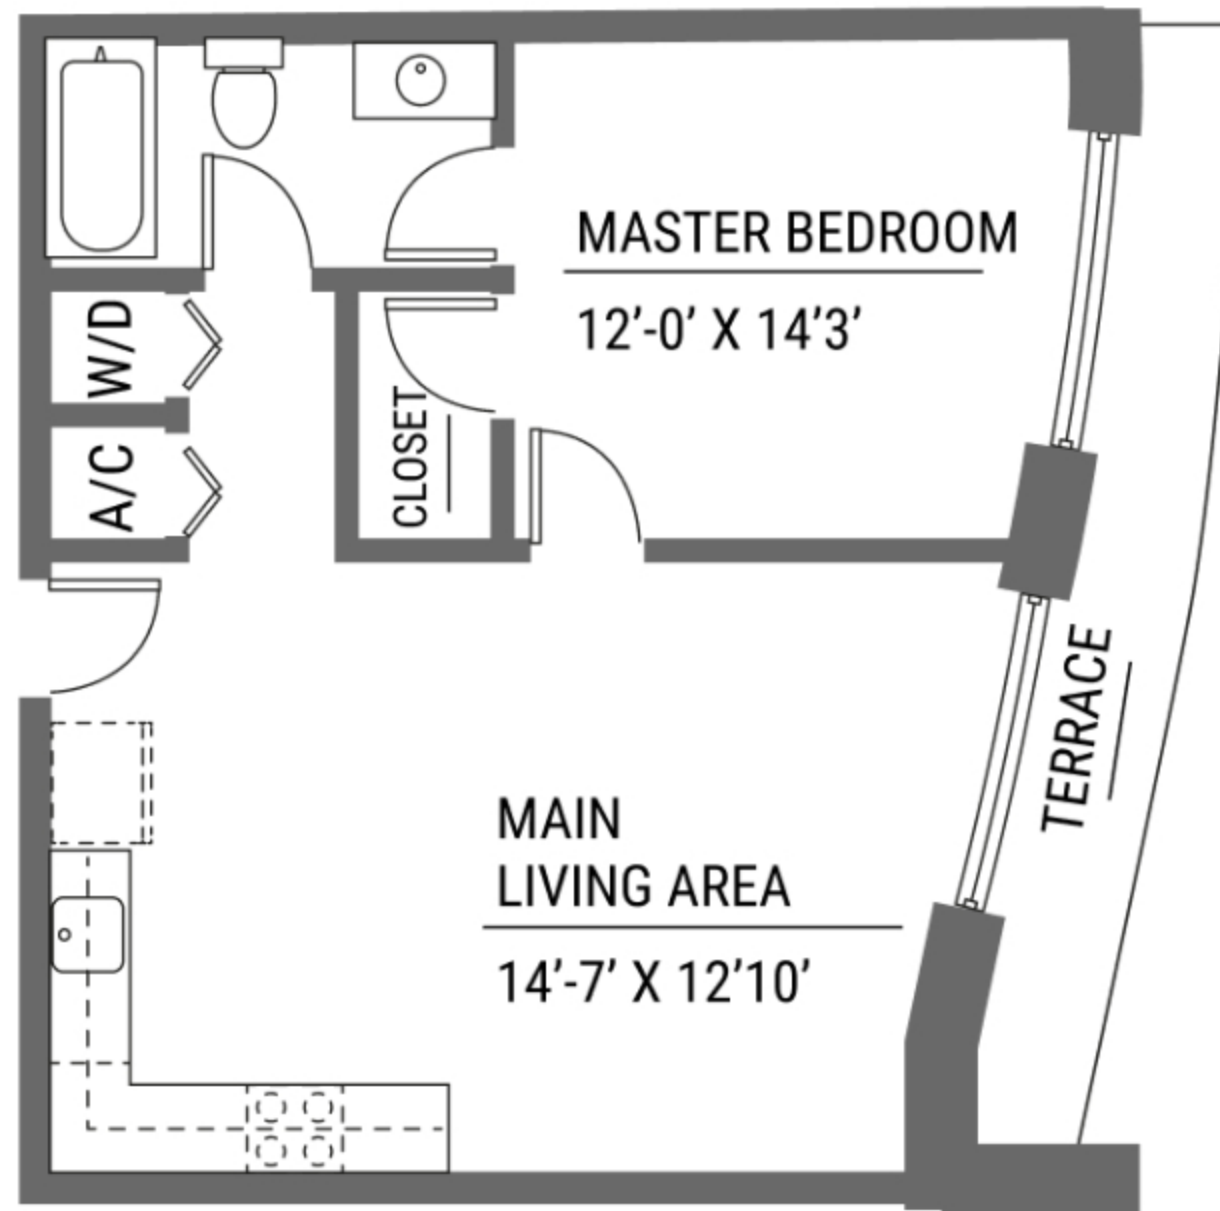

CANAL
by iQ CONCEPT

High-End Boutique Residences
in The IQ District
of West Aventura

PANAMA

1 Bedroom/ 1 Bathroom
604 Sqft
138 Terrace Sqft
Units 202, 302, 402, 502, 602

NE 186th St.

CANAL
by iQ CONCEPT

High-End Boutique Residences
in The IQ District
of West Aventura

AMAZONAS

2 Bedrooms/ 2 Bathrooms

967 Sqft

210 Terrace Sqft

Unit 203, 303, 403, 503, 603

NE 186th St.

CANAL
by iQ CONCEPT

High-End Boutique Residences
in The IQ District
of West Aventura

PARANA

1 Bedroom/ 1 Bathroom
688 Sqft
97 Terrace Sqft
Unit 204

NE 186th St.

CANAL
by iQ CONCEPT

High-End Boutique Residences
in The IQ District
of West Aventura

ORINOCO

Studio Apartment
467 Sqft
Unit 205

NE 186th St.

CANAL
by iQ CONCEPT

High-End Boutique Residences
in The IQ District
of West Aventura

CORINTO

1 Bedroom/ 1 Bathroom
801 Sqft
90 Terrace Sqft
Unit 206

NE 186th St.

CANAL
by iQ CONCEPT

High-End Boutique Residences
in The IQ District
of West Aventura