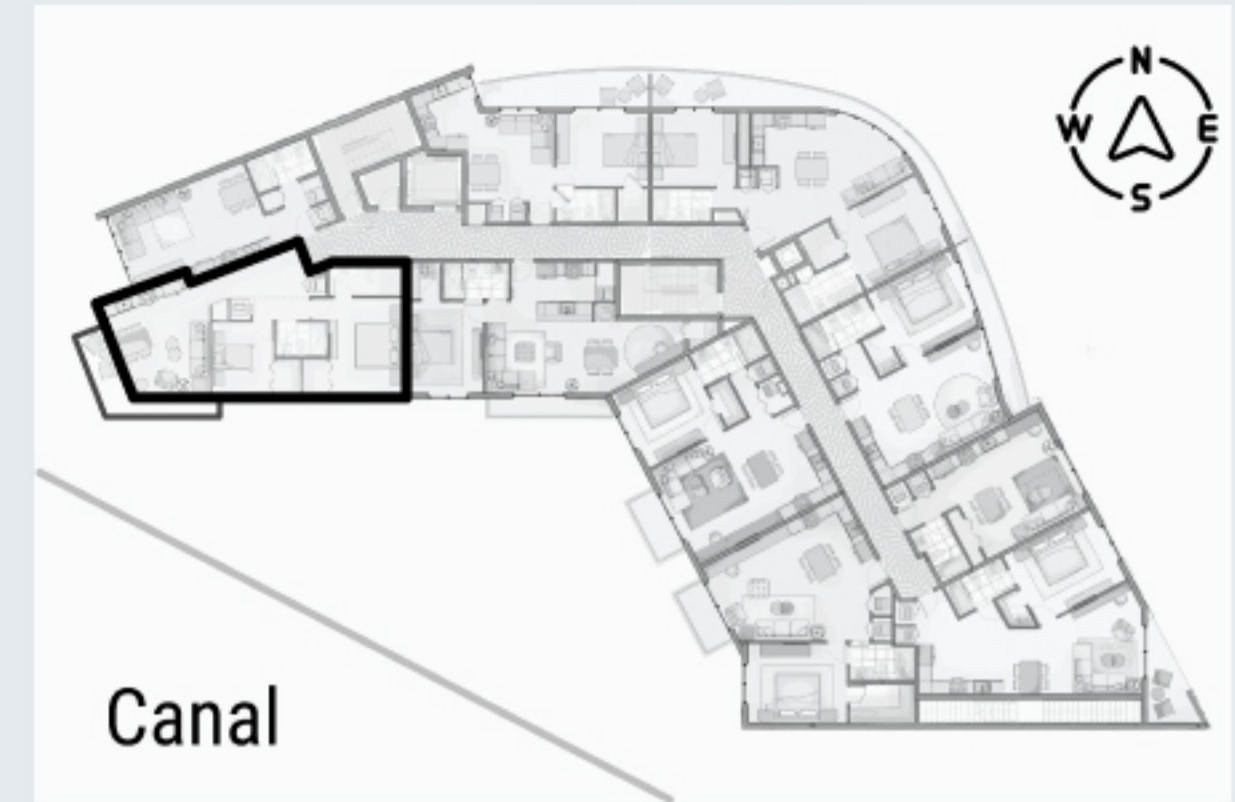

CLEARWATER

2 Bedrooms/ 2 Bathrooms

907 Sqft

111 Terrace Sqft

Units 210, 306, 406, 506, 606

NE 186th St.

CANAL
by iQ CONCEPT

High-End Boutique Residences
in The IQ District
of West Aventura