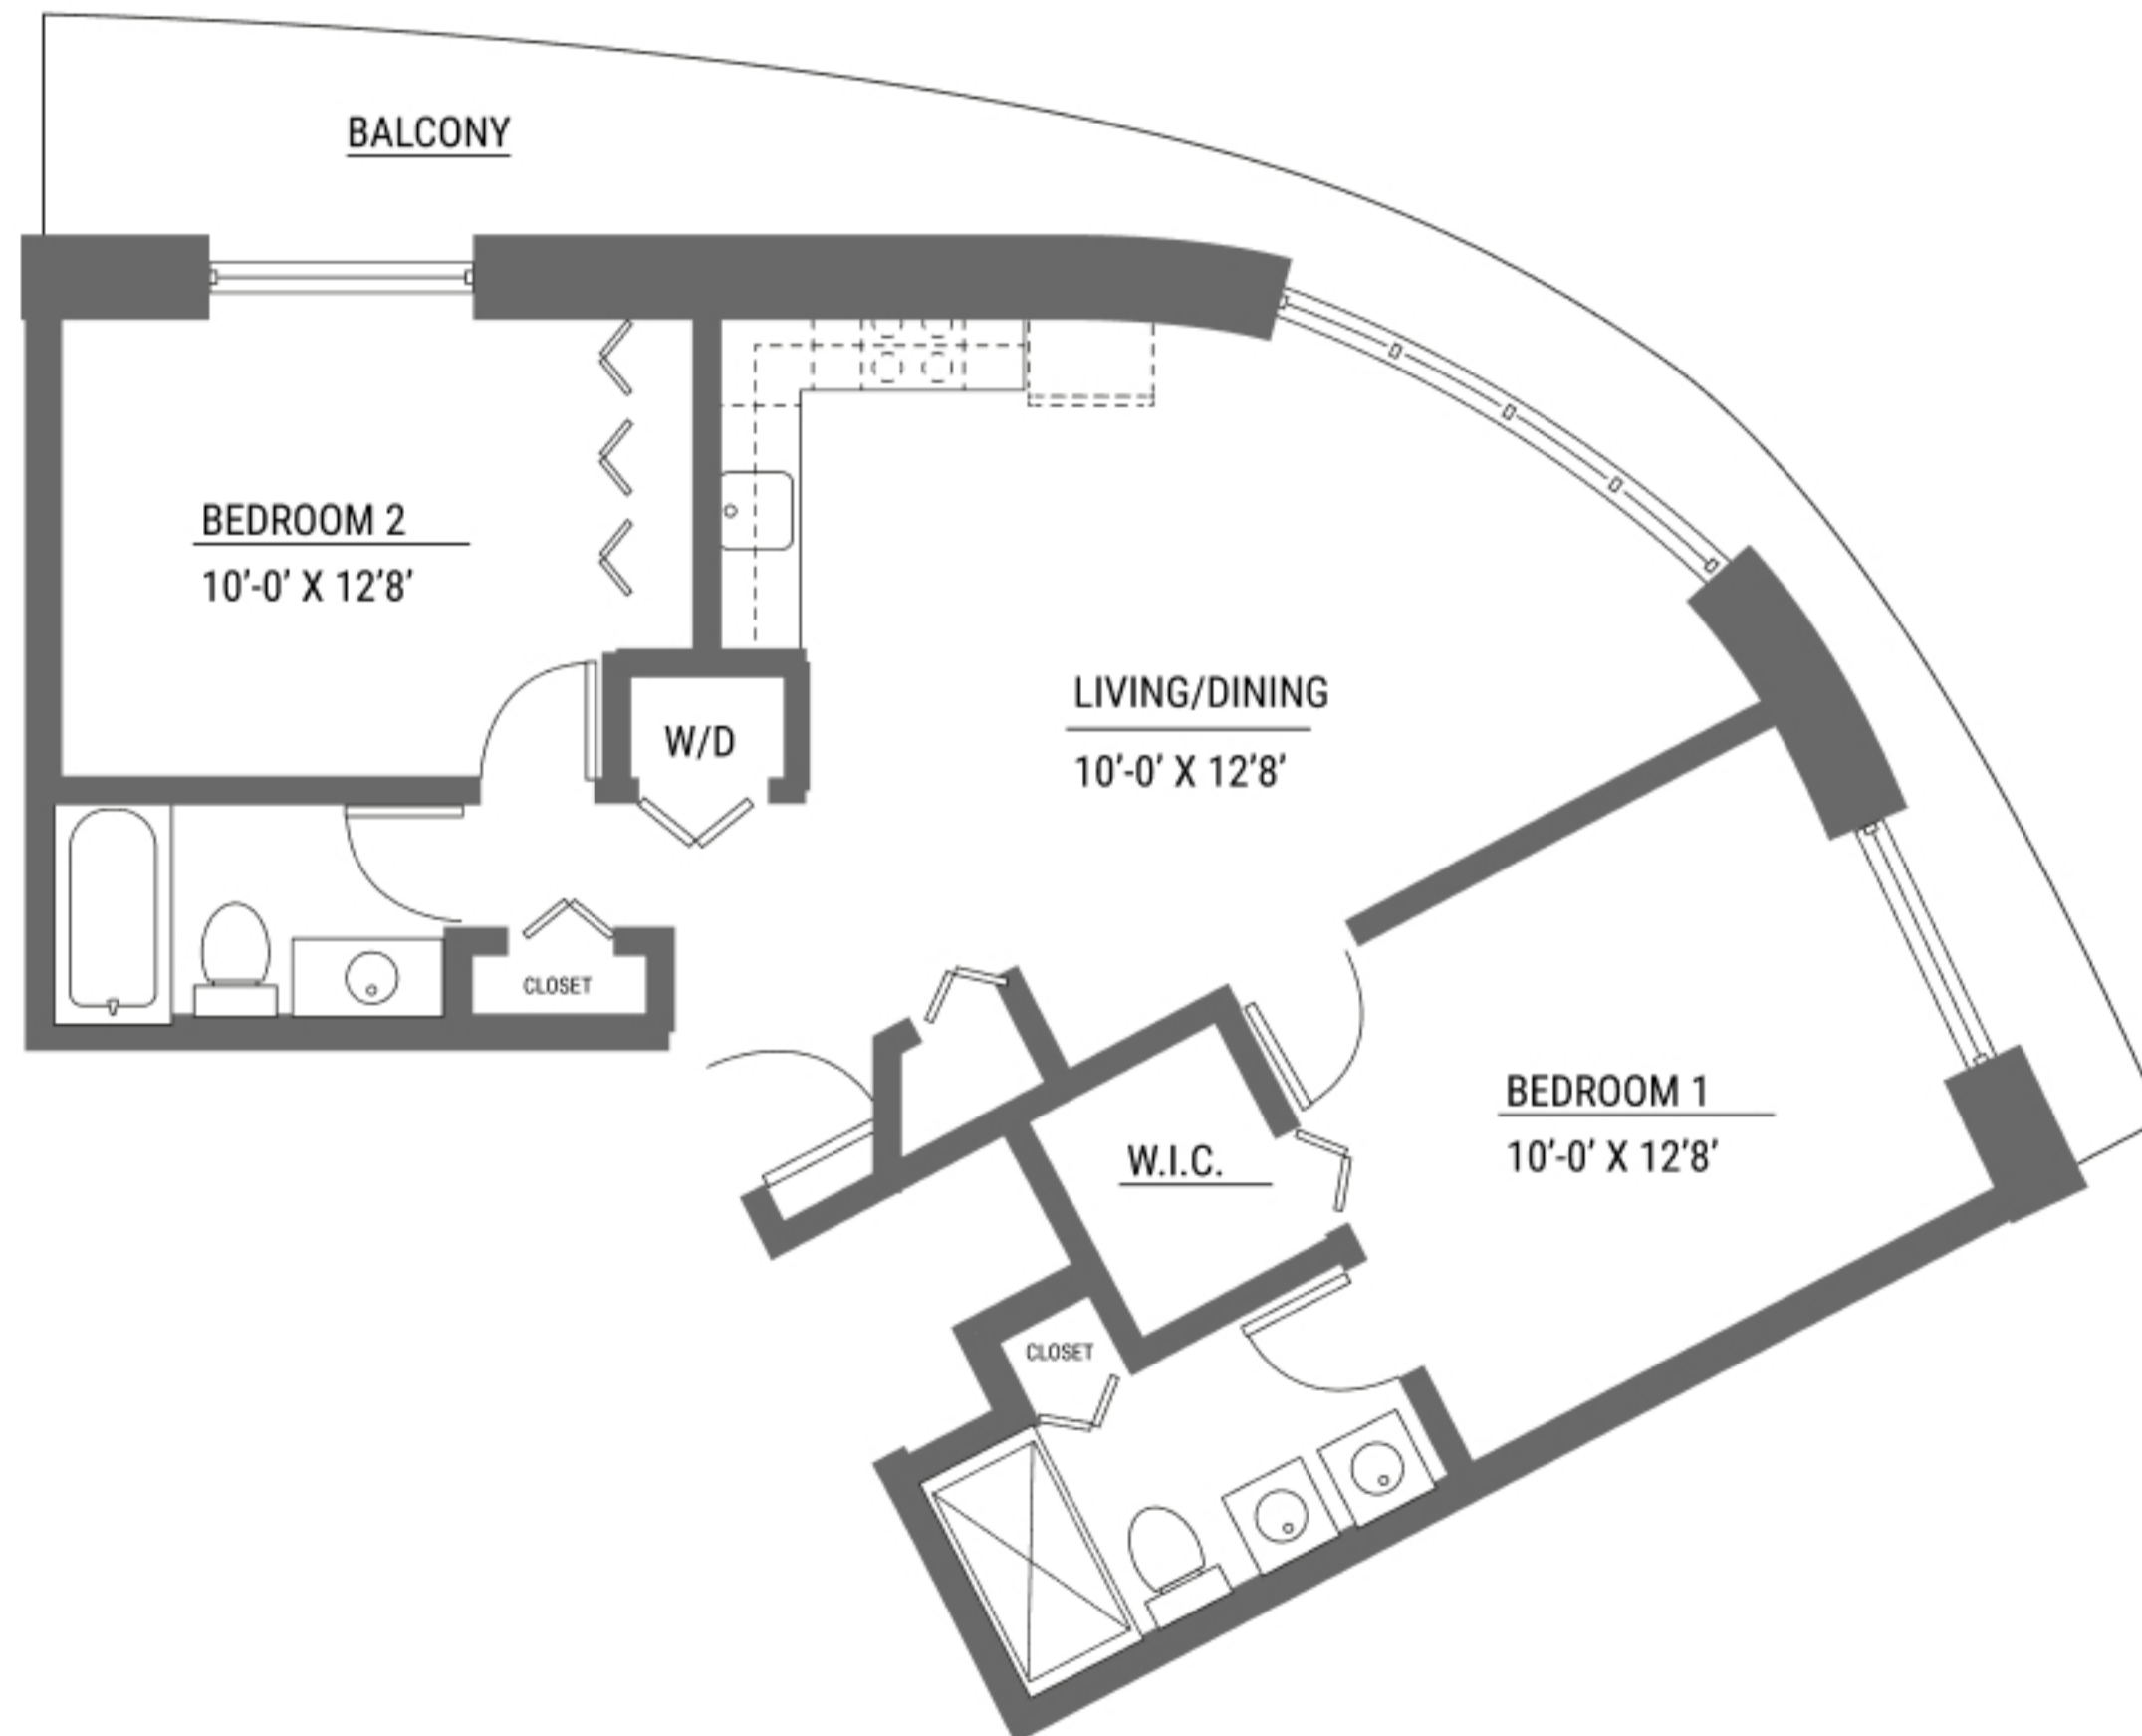

CANAL
by iQ CONCEPT

High-End Boutique Residences
in The IQ District
of West Aventura

PANAMA

1 Bedroom/ 1 Bathroom
604 Sqft
138 Terrace Sqft
Units 202, 302, 402, 502, 602

NE 186th St.

CANAL
by iQ CONCEPT

High-End Boutique Residences
in The IQ District
of West Aventura

AMAZONAS

2 Bedrooms/ 2 Bathrooms

967 Sqft

210 Terrace Sqft

Unit 203, 303, 403, 503, 603

NE 186th St.

CANAL
by iQ CONCEPT

High-End Boutique Residences
in The IQ District
of West Aventura

PARANA

1 Bedroom/ 1 Bathroom
688 Sqft
97 Terrace Sqft
Unit 204

NE 186th St.

CANAL
by iQ CONCEPT

High-End Boutique Residences
in The IQ District
of West Aventura

ORINOCO

Studio Apartment
467 Sqft
Unit 205

NE 186th St.

CANAL
by iQ CONCEPT

High-End Boutique Residences
in The IQ District
of West Aventura

CORINTO

1 Bedroom/ 1 Bathroom
801 Sqft
90 Terrace Sqft
Unit 206

NE 186th St.

CANAL
by iQ CONCEPT

High-End Boutique Residences
in The IQ District
of West Aventura