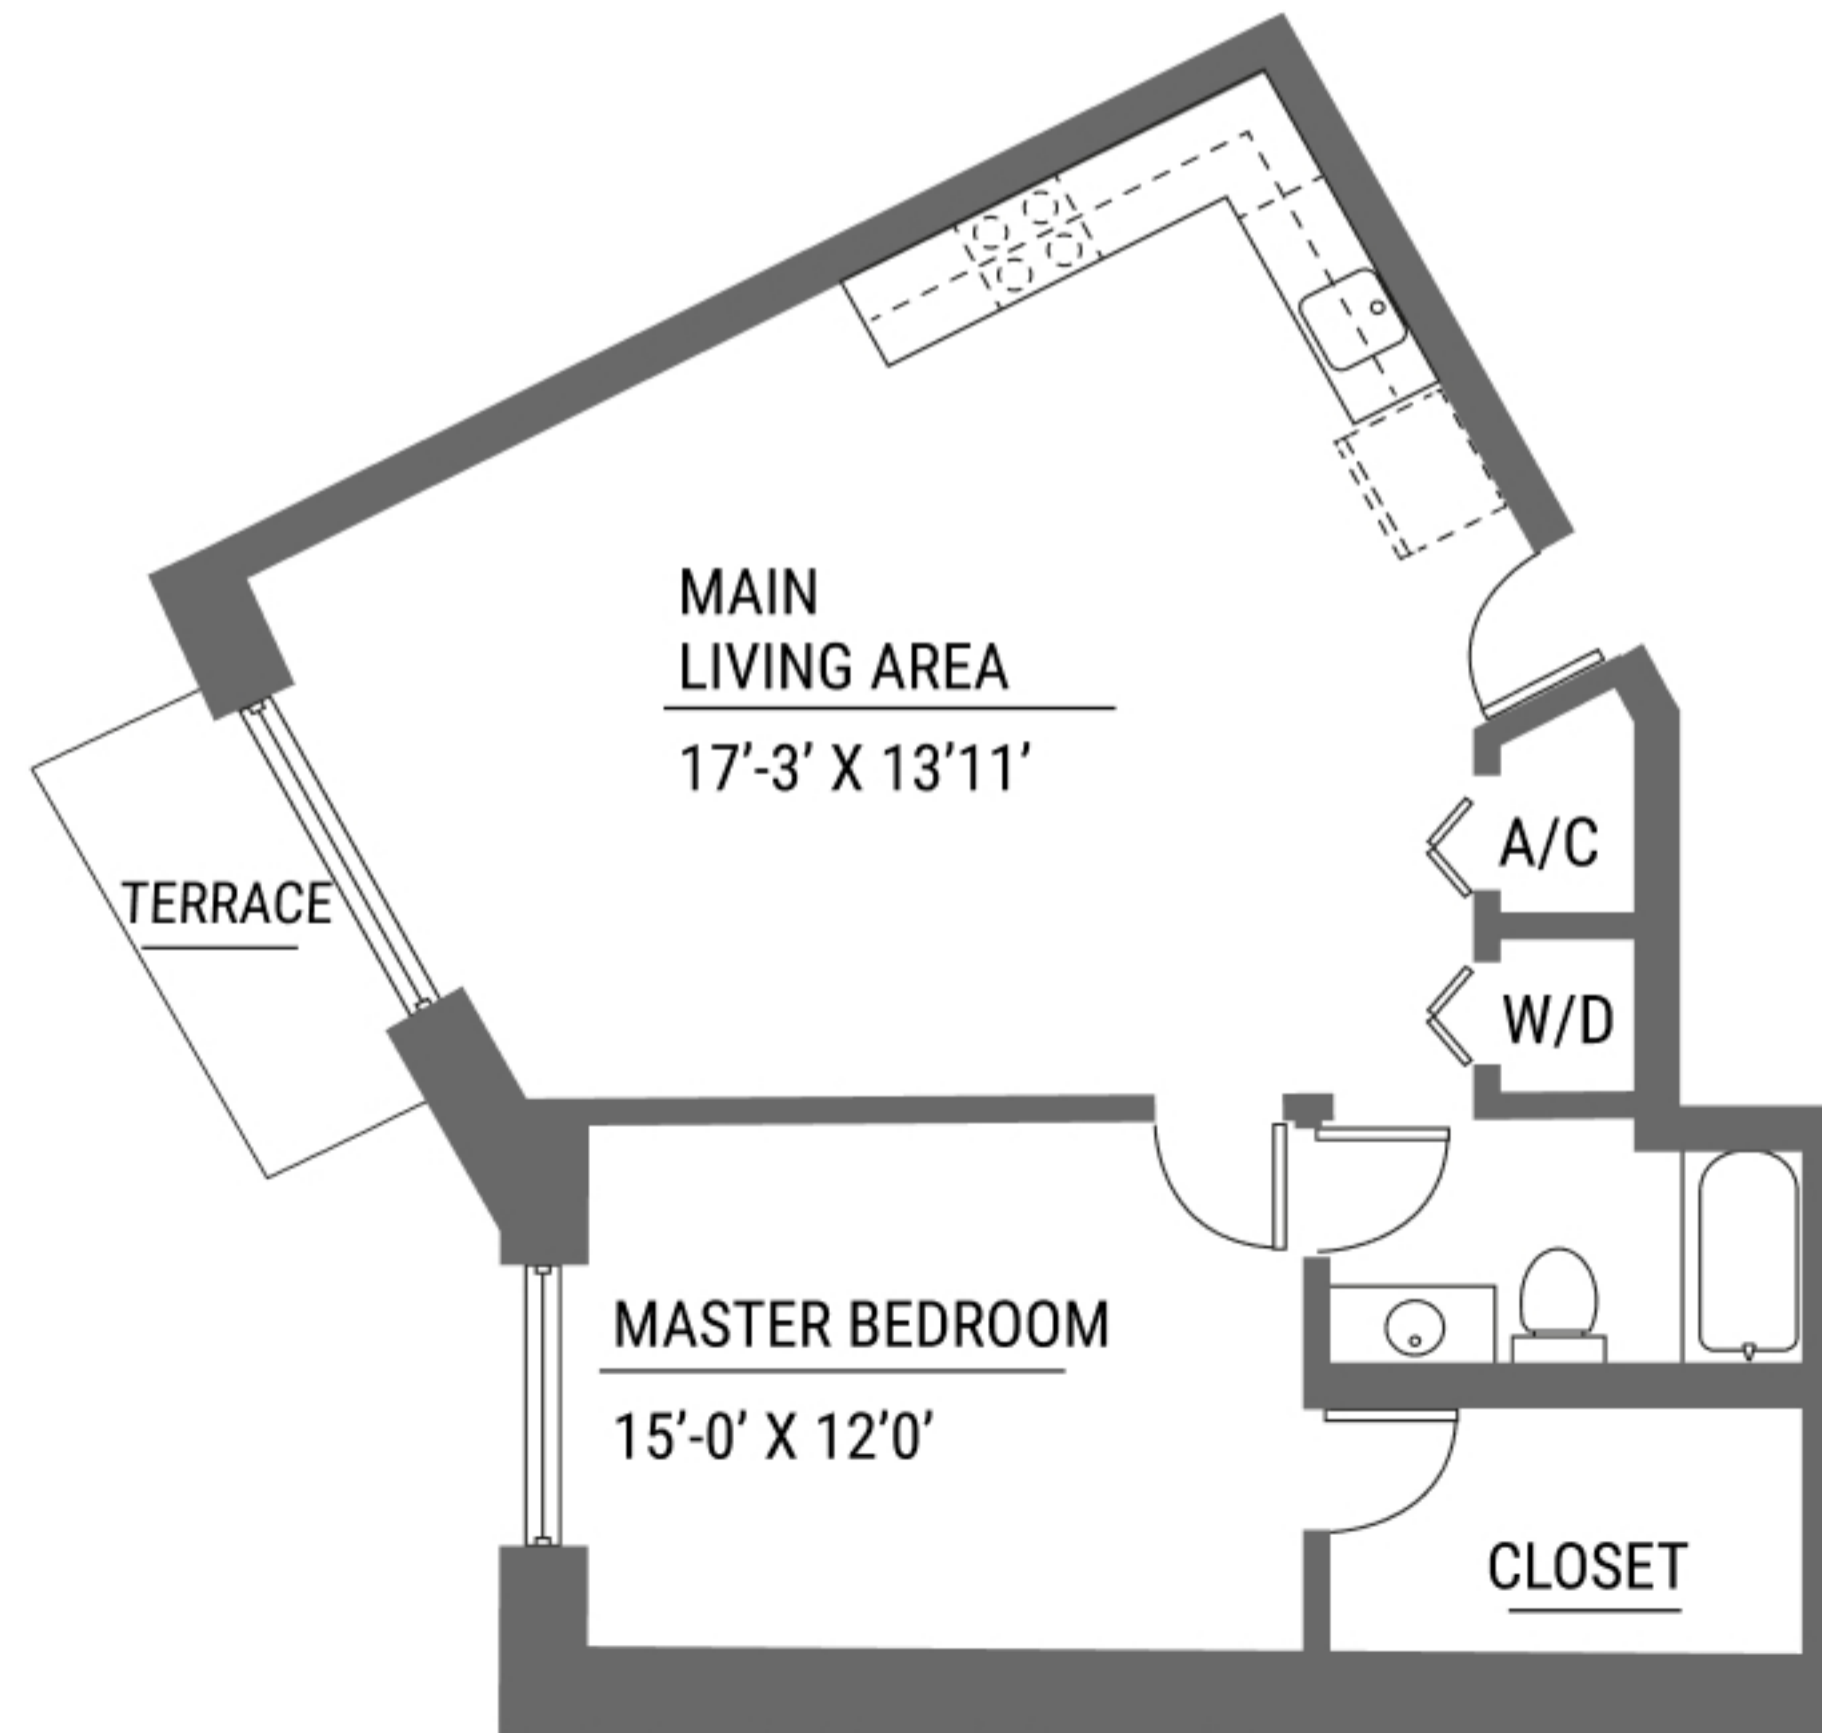

PARANA

1 Bedroom/ 1 Bathroom
688 Sqft
97 Terrace Sqft
Unit 204

NE 186th St.

CANAL
by iQ CONCEPT

High-End Boutique Residences
in The IQ District
of West Aventura

ORINOCO

Studio Apartment
467 Sqft
Unit 205

NE 186th St.

CANAL
by iQ CONCEPT

High-End Boutique Residences
in The IQ District
of West Aventura

CORINTO

1 Bedroom/ 1 Bathroom
801 Sqft
90 Terrace Sqft
Unit 206

NE 186th St.

CANAL
by iQ CONCEPT

High-End Boutique Residences
in The IQ District
of West Aventura

LA PLATA

1 Bedroom/ 1 Bathroom
818 Sqft
55 Terrace Sqft
Unit 207

NE 186th St.

CANAL
by iQ CONCEPT

High-End Boutique Residences
in The IQ District
of West Aventura

MAGDALENA

1 Bedroom/ 1 Bathroom
753 Sqft
55 Terrace Sqft
Unit 208

NE 186th St.

CANAL
by iQ CONCEPT

High-End Boutique Residences
in The IQ District
of West Aventura

TOCANTINS

1 Bedroom/ 1 Bathroom
795 Sqft
57 Terrace Sqft
Unit 209

CANAL
by iQ CONCEPT

High-End Boutique Residences
in The IQ District
of West Aventura