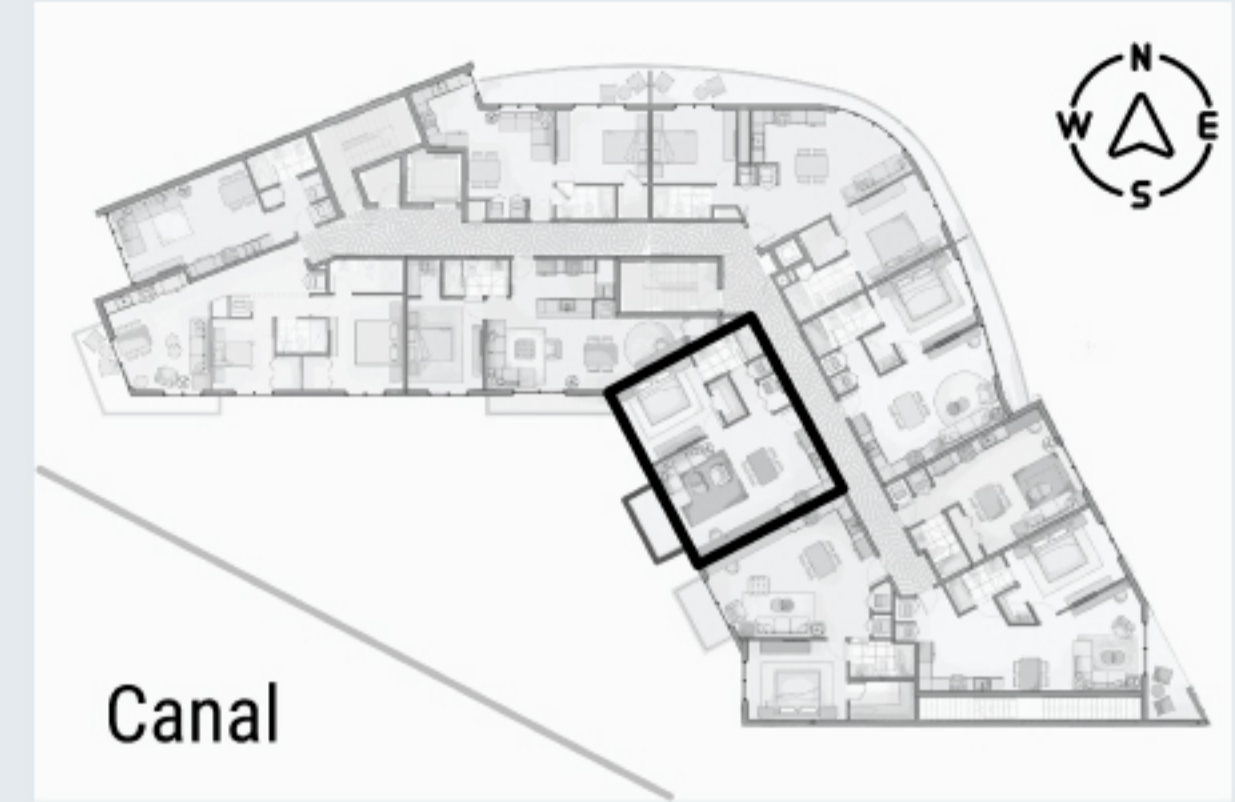

CANAL
by iQ CONCEPT

High-End Boutique Residences
in The IQ District
of West Aventura

CORINTO

1 Bedroom/ 1 Bathroom
801 Sqft
90 Terrace Sqft
Unit 206

NE 186th St.

CANAL
by iQ CONCEPT

High-End Boutique Residences
in The IQ District
of West Aventura

LA PLATA

1 Bedroom/ 1 Bathroom
818 Sqft
55 Terrace Sqft
Unit 207

NE 186th St.

CANAL
by iQ CONCEPT

High-End Boutique Residences
in The IQ District
of West Aventura

MAGDALENA

1 Bedroom/ 1 Bathroom
753 Sqft
55 Terrace Sqft
Unit 208

NE 186th St.

CANAL
by iQ CONCEPT

High-End Boutique Residences
in The IQ District
of West Aventura

TOCANTINS

1 Bedroom/ 1 Bathroom
795 Sqft
57 Terrace Sqft
Unit 209

CANAL
by iQ CONCEPT

High-End Boutique Residences
in The IQ District
of West Aventura

CLEARWATER

2 Bedrooms/ 2 Bathrooms

907 Sqft

111 Terrace Sqft

Units 210, 306, 406, 506, 606

NE 186th St.

CANAL
by iQ CONCEPT

High-End Boutique Residences
in The IQ District
of West Aventura