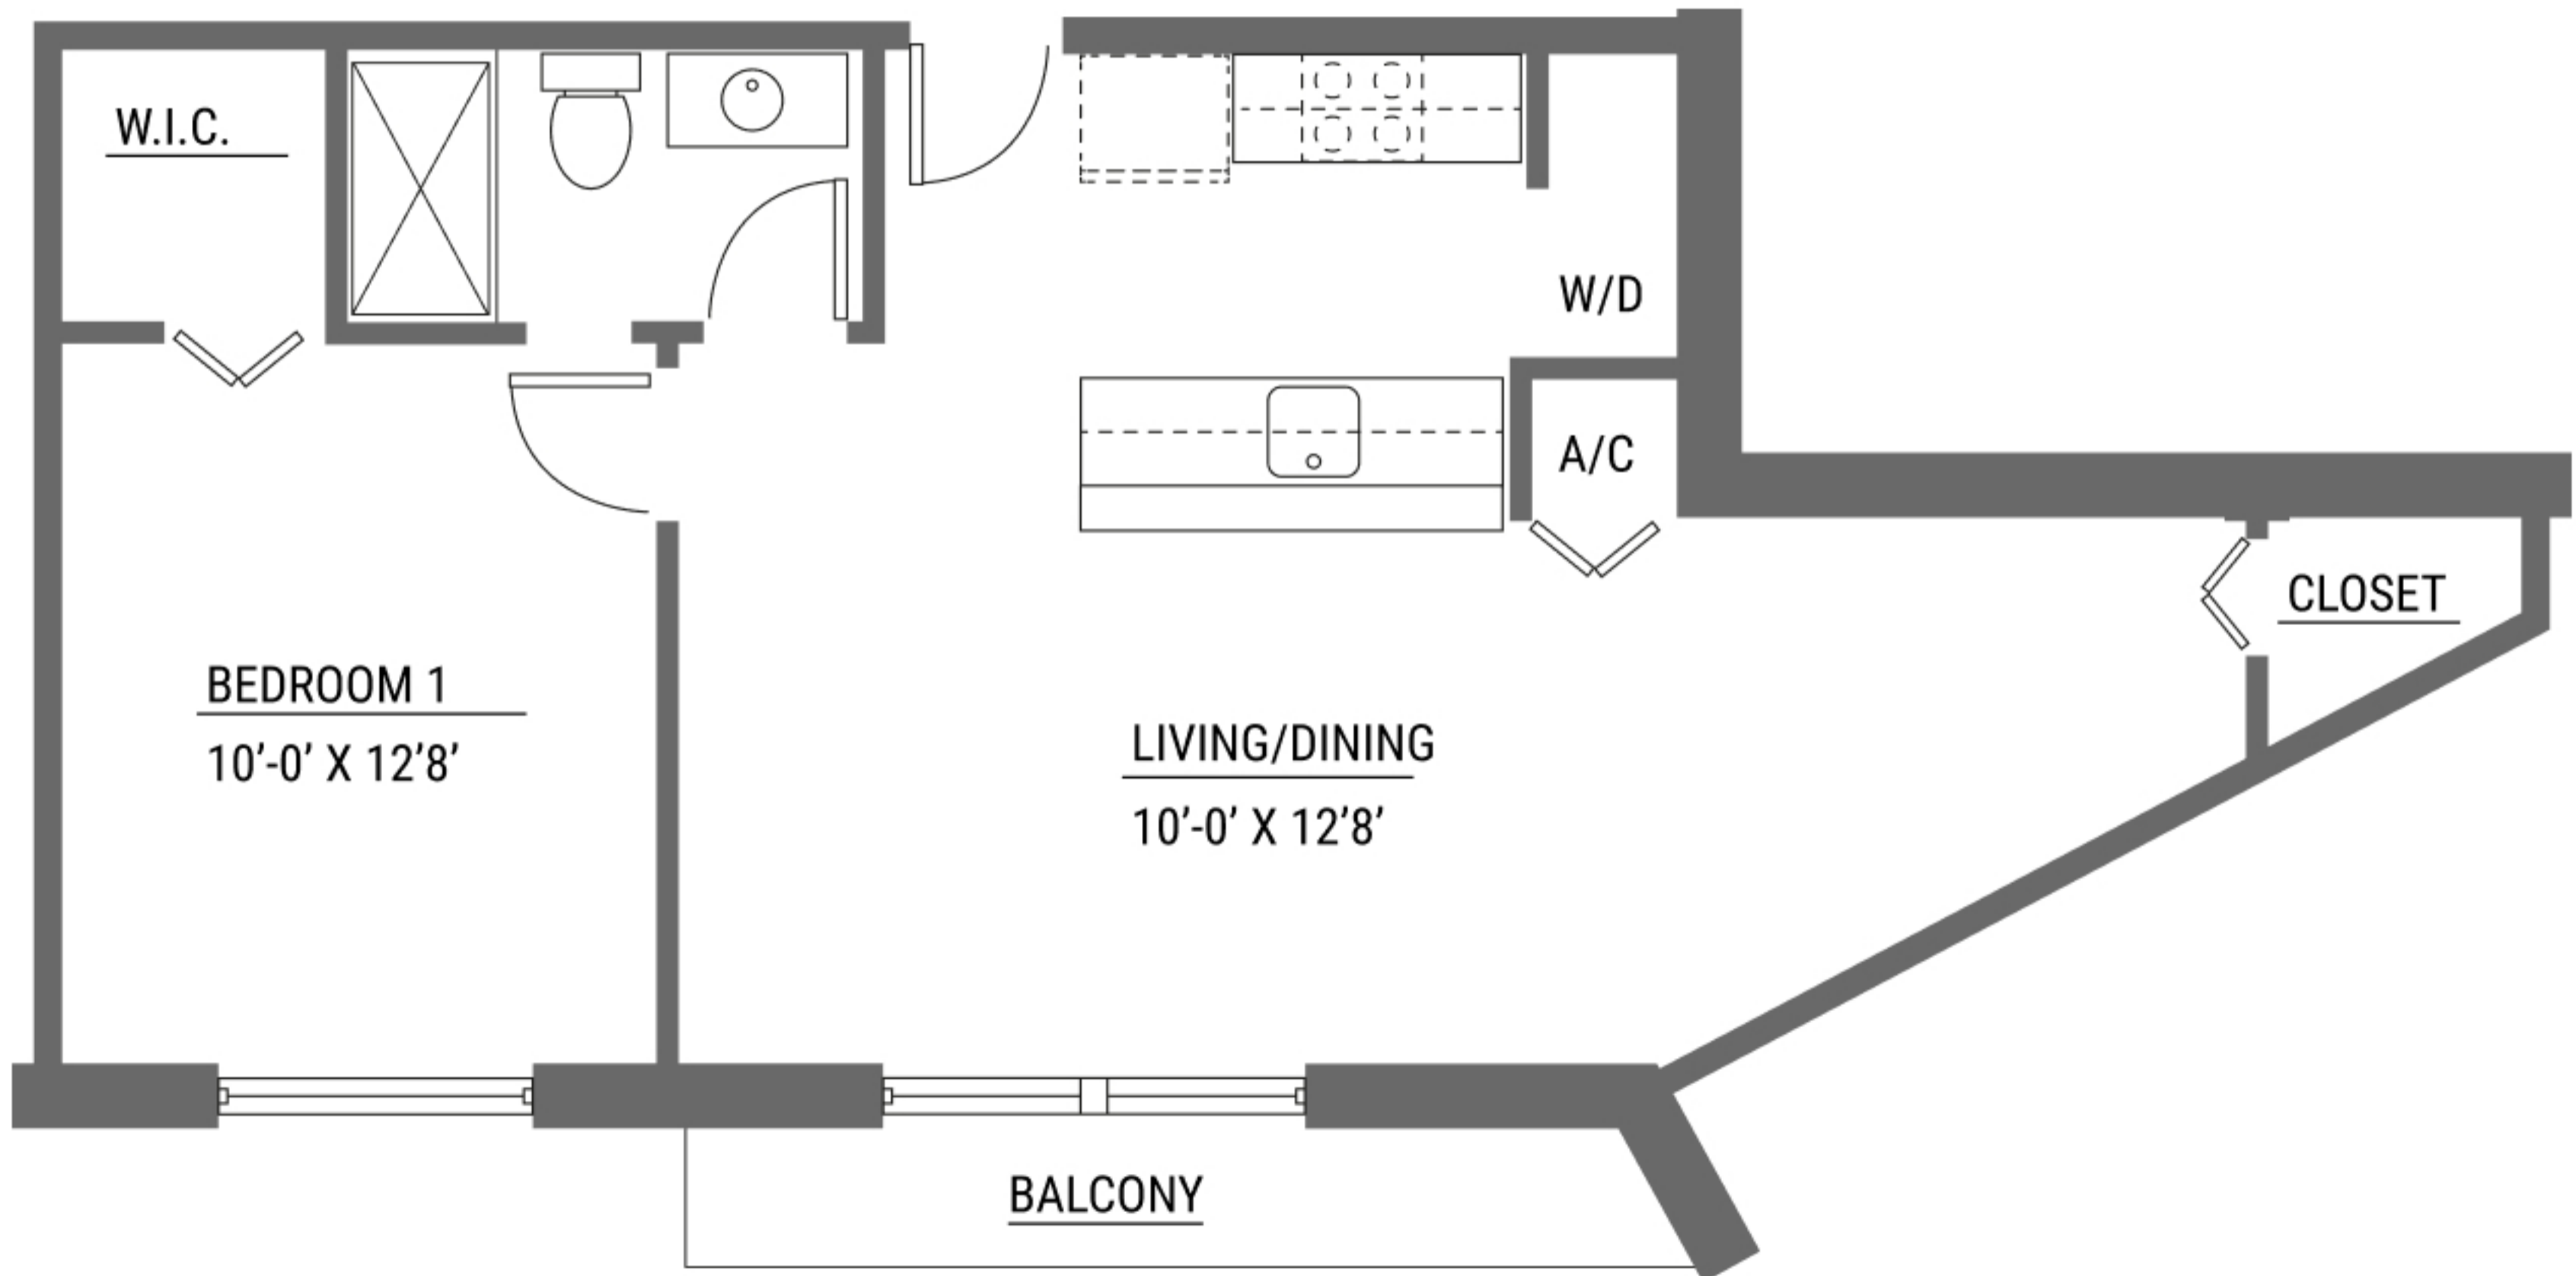

LA PLATA

1 Bedroom/ 1 Bathroom
818 Sqft
55 Terrace Sqft
Unit 207

NE 186th St.

CANAL
by iQ CONCEPT

High-End Boutique Residences
in The IQ District
of West Aventura

MAGDALENA

1 Bedroom/ 1 Bathroom
753 Sqft
55 Terrace Sqft
Unit 208

NE 186th St.

CANAL
by iQ CONCEPT

High-End Boutique Residences
in The IQ District
of West Aventura

TOCANTINS

1 Bedroom/ 1 Bathroom
795 Sqft
57 Terrace Sqft
Unit 209

CANAL
by iQ CONCEPT

High-End Boutique Residences
in The IQ District
of West Aventura

CLEARWATER

2 Bedrooms/ 2 Bathrooms

907 Sqft

111 Terrace Sqft

Units 210, 306, 406, 506, 606

NE 186th St.

CANAL
by iQ CONCEPT

High-End Boutique Residences
in The IQ District
of West Aventura

OLETA

1 Bedroom/ 1 Bathroom
846 Sqft
137 Terrace Sqft
Units 404, 504, 604

NE 186th St.

CANAL
by iQ CONCEPT

High-End Boutique Residences
in The IQ District
of West Aventura

DOLPHIN

1 Bedroom/ 1 Bathroom
685 Sqft
58 Terrace Sqft
Units 405, 505, 605