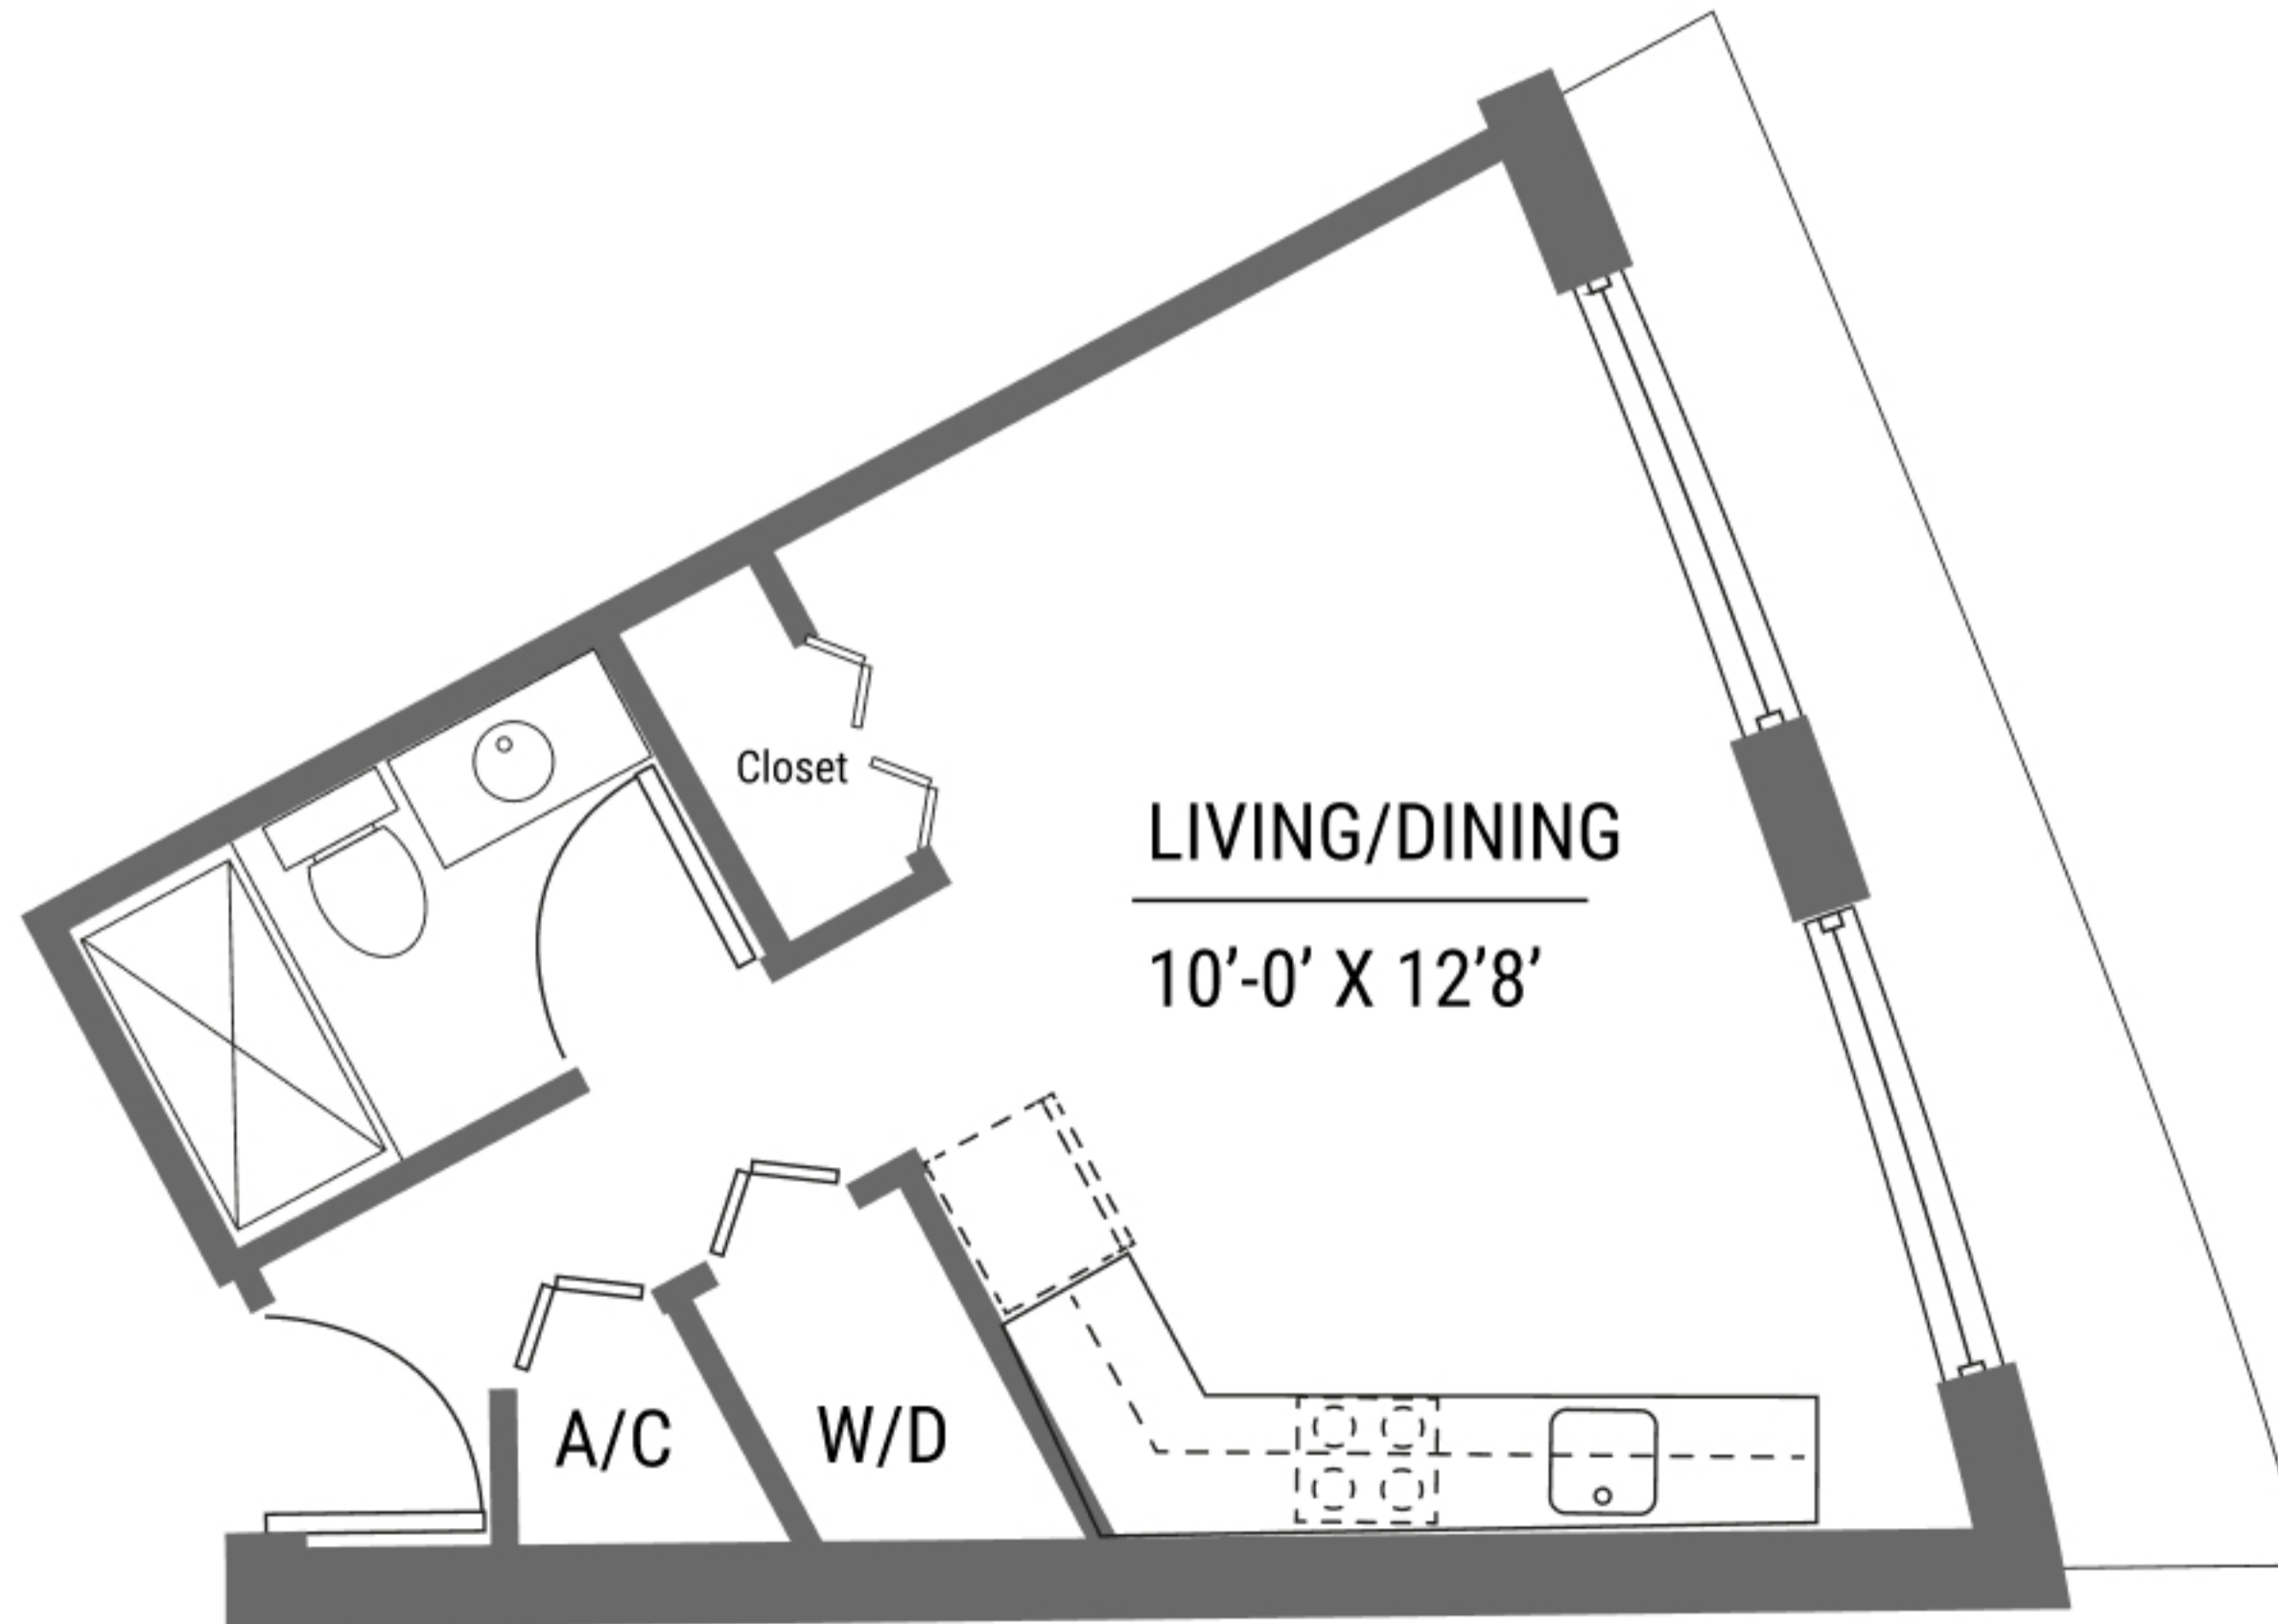

CLEARWATER

2 Bedrooms/ 2 Bathrooms

907 Sqft

111 Terrace Sqft

Units 210, 306, 406, 506, 606

NE 186th St.

CANAL
by iQ CONCEPT

High-End Boutique Residences
in The IQ District
of West Aventura

NE 186th St.

CANAL
by iQ CONCEPT

High-End Boutique Residences
in The IQ District
of West Aventura

MISSISSIPI

Studio
466 Sqft
99 Terrace Sqft
Unit 304

NE 186th St.

CANAL
by iQ CONCEPT

High-End Boutique Residences
in The IQ District
of West Aventura

DANUBIO

2 Bedrooms/ 2 Bathrooms
973 Sqft
118 Terrace Sqft
Unit 305

NE 186th St.

CANAL
by iQ CONCEPT

High-End Boutique Residences
in The IQ District
of West Aventura

GIBRALTAR

Studio

474 Sqft