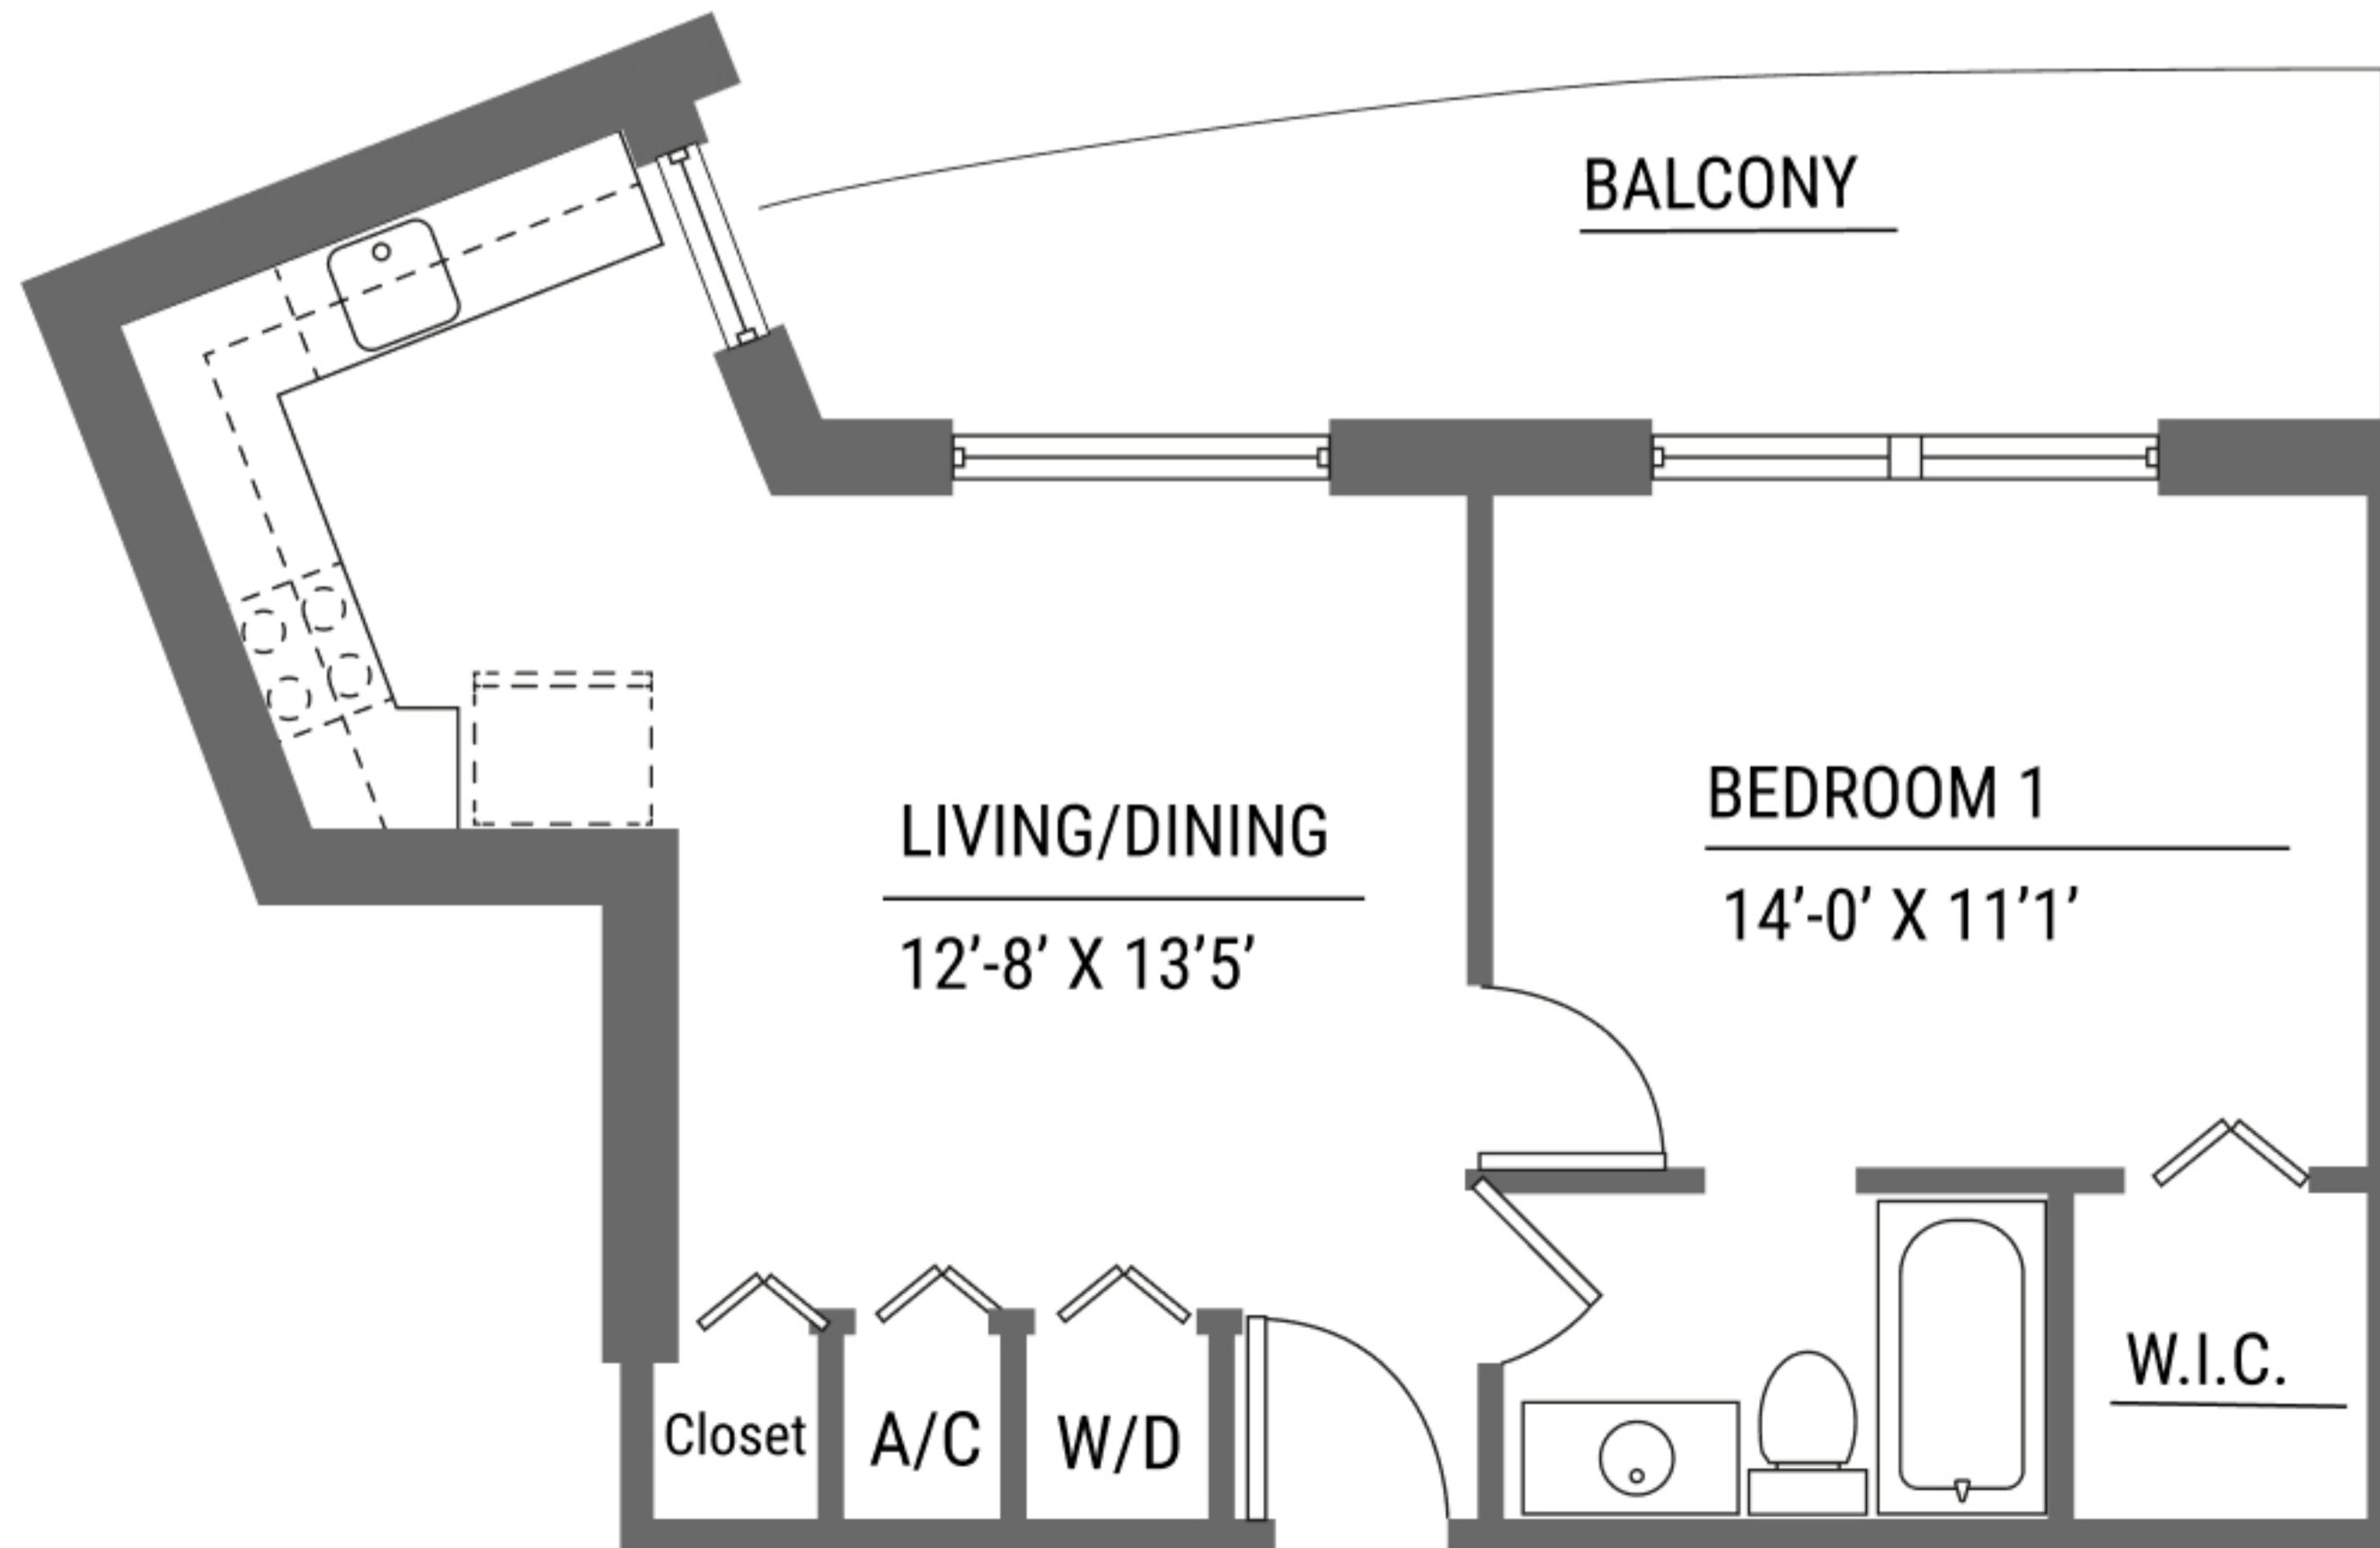

CANAL
by iQ CONCEPT

High-End Boutique Residences
in The IQ District
of West Aventura

PANAMA

1 Bedroom/ 1 Bathroom
604 Sqft
138 Terrace Sqft
Units 202, 302, 402, 502, 602

NE 186th St.

CANAL
by iQ CONCEPT

High-End Boutique Residences
in The IQ District
of West Aventura

AMAZONAS

2 Bedrooms/ 2 Bathrooms

967 Sqft

210 Terrace Sqft

Unit 203, 303, 403, 503, 603

NE 186th St.

CANAL
by iQ CONCEPT

High-End Boutique Residences
in The IQ District
of West Aventura

PARANA

1 Bedroom/ 1 Bathroom
688 Sqft
97 Terrace Sqft
Unit 204

NE 186th St.

CANAL
by iQ CONCEPT

High-End Boutique Residences
in The IQ District
of West Aventura

ORINOCO

Studio Apartment
467 Sqft
Unit 205

NE 186th St.

CANAL
by iQ CONCEPT

High-End Boutique Residences
in The IQ District
of West Aventura

CORINTO

1 Bedroom/ 1 Bathroom
801 Sqft
90 Terrace Sqft
Unit 206

NE 186th St.

CANAL
by iQ CONCEPT

High-End Boutique Residences
in The IQ District
of West Aventura