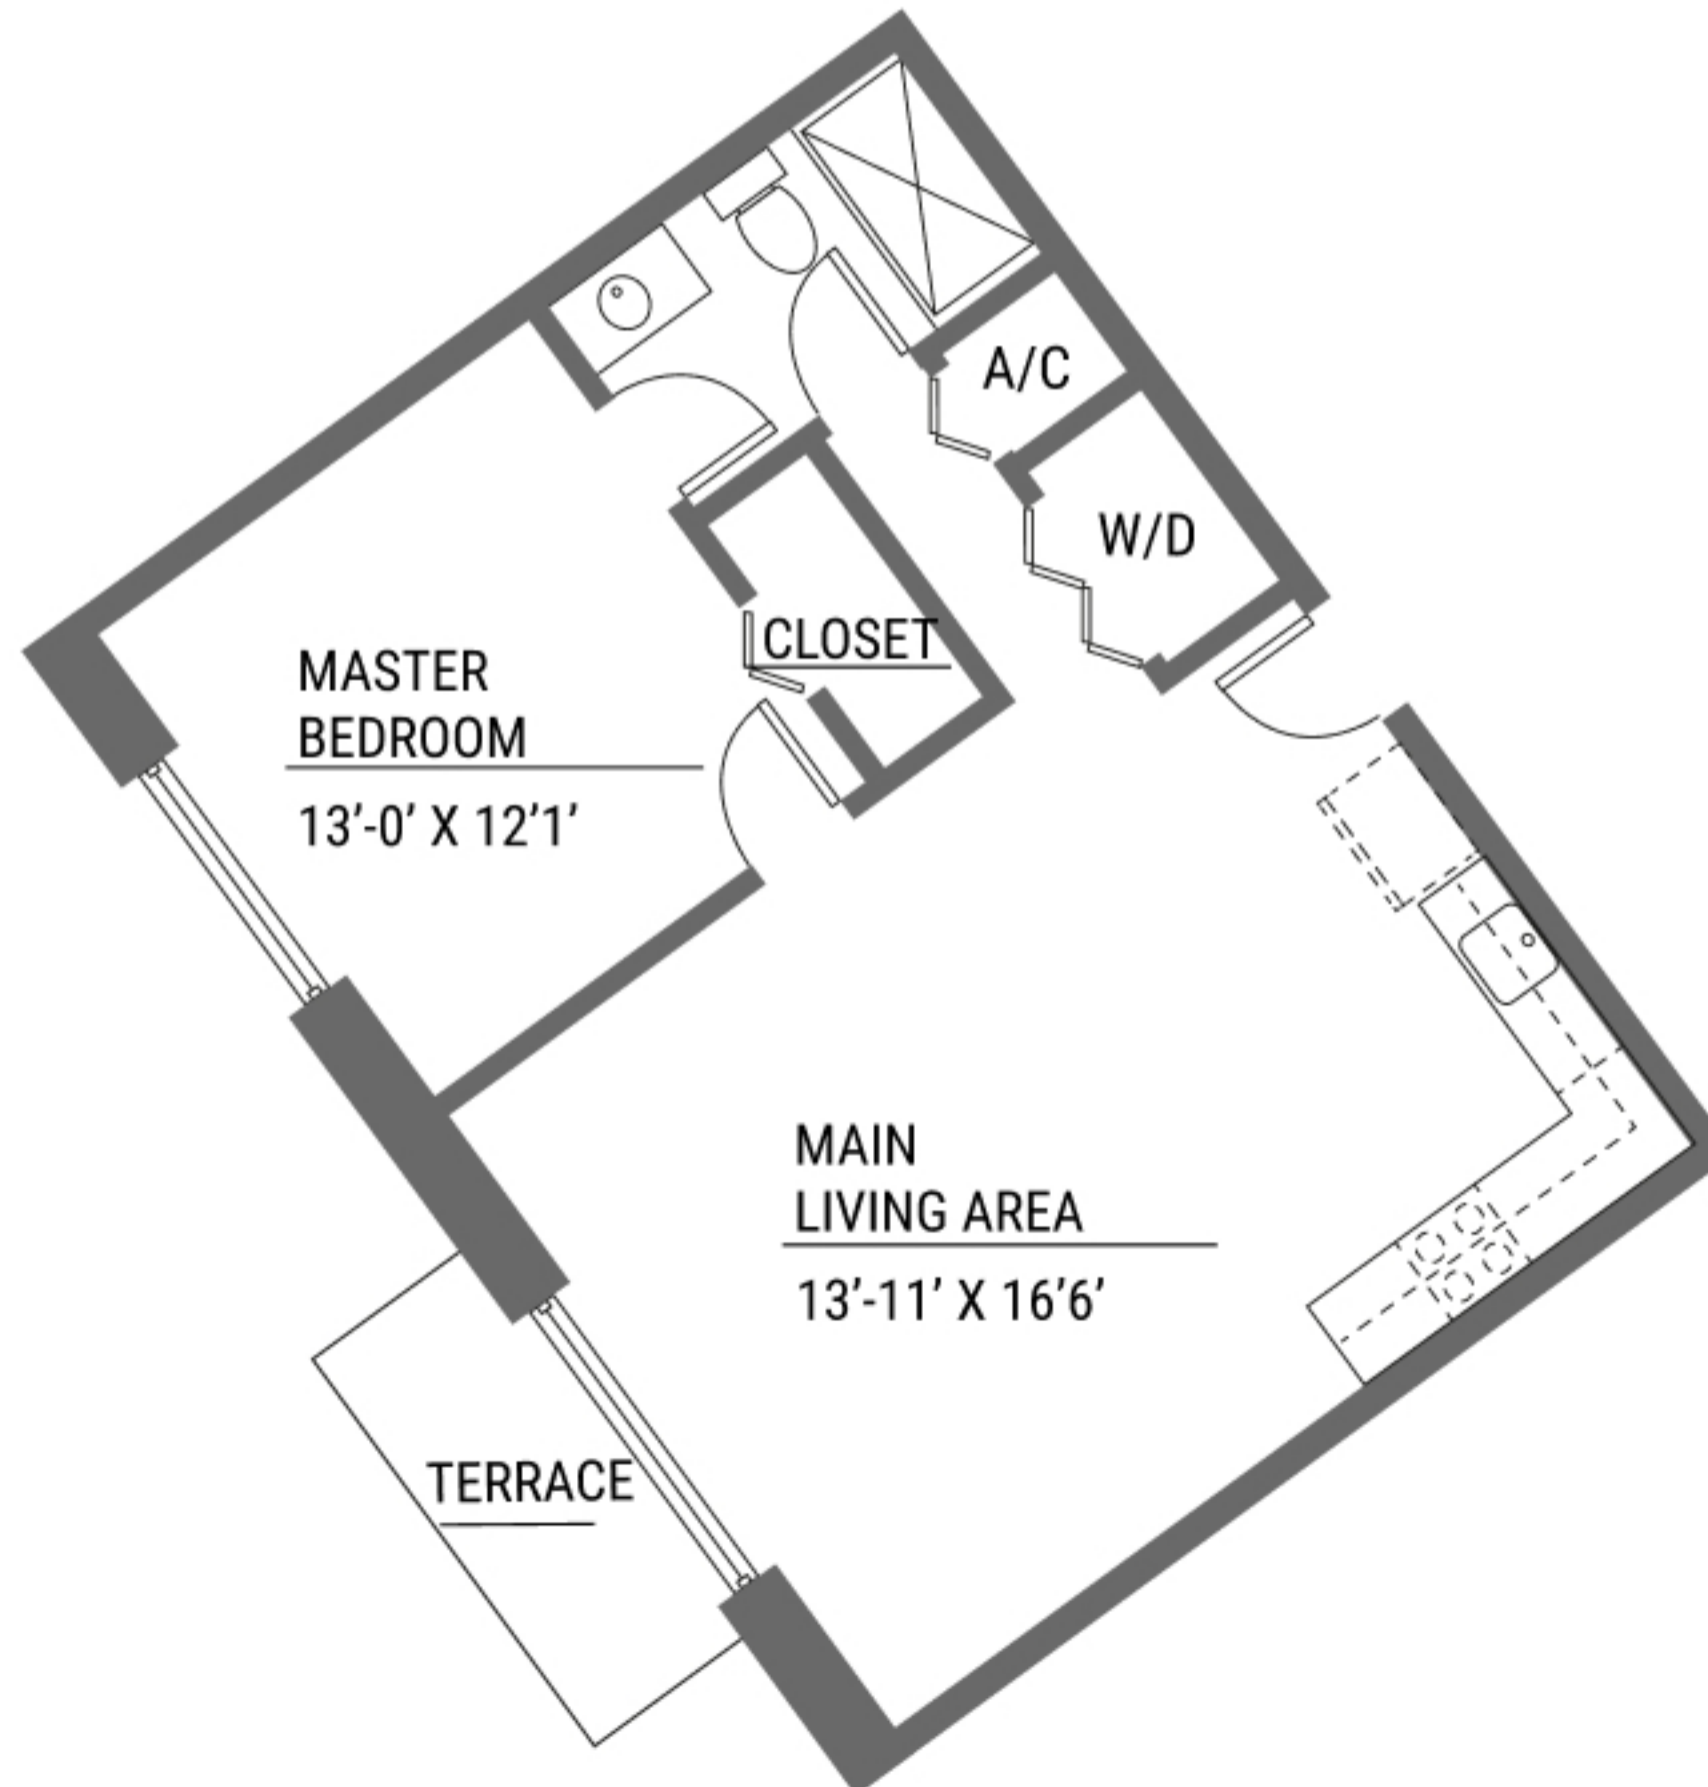

CANAL
by iQ CONCEPT

High-End Boutique Residences
in The IQ District
of West Aventura

CORINTO

1 Bedroom/ 1 Bathroom
801 Sqft
90 Terrace Sqft
Unit 206

NE 186th St.

CANAL
by iQ CONCEPT

High-End Boutique Residences
in The IQ District
of West Aventura

LA PLATA

1 Bedroom/ 1 Bathroom
818 Sqft
55 Terrace Sqft
Unit 207

NE 186th St.

CANAL
by iQ CONCEPT

High-End Boutique Residences
in The IQ District
of West Aventura

MAGDALENA

1 Bedroom/ 1 Bathroom
753 Sqft
55 Terrace Sqft
Unit 208

NE 186th St.

CANAL
by iQ CONCEPT

High-End Boutique Residences
in The IQ District
of West Aventura

TOCANTINS

1 Bedroom/ 1 Bathroom
795 Sqft
57 Terrace Sqft
Unit 209

CANAL
by iQ CONCEPT

High-End Boutique Residences
in The IQ District
of West Aventura

CLEARWATER

2 Bedrooms/ 2 Bathrooms

907 Sqft

111 Terrace Sqft

Units 210, 306, 406, 506, 606

NE 186th St.

CANAL
by iQ CONCEPT

High-End Boutique Residences
in The IQ District
of West Aventura