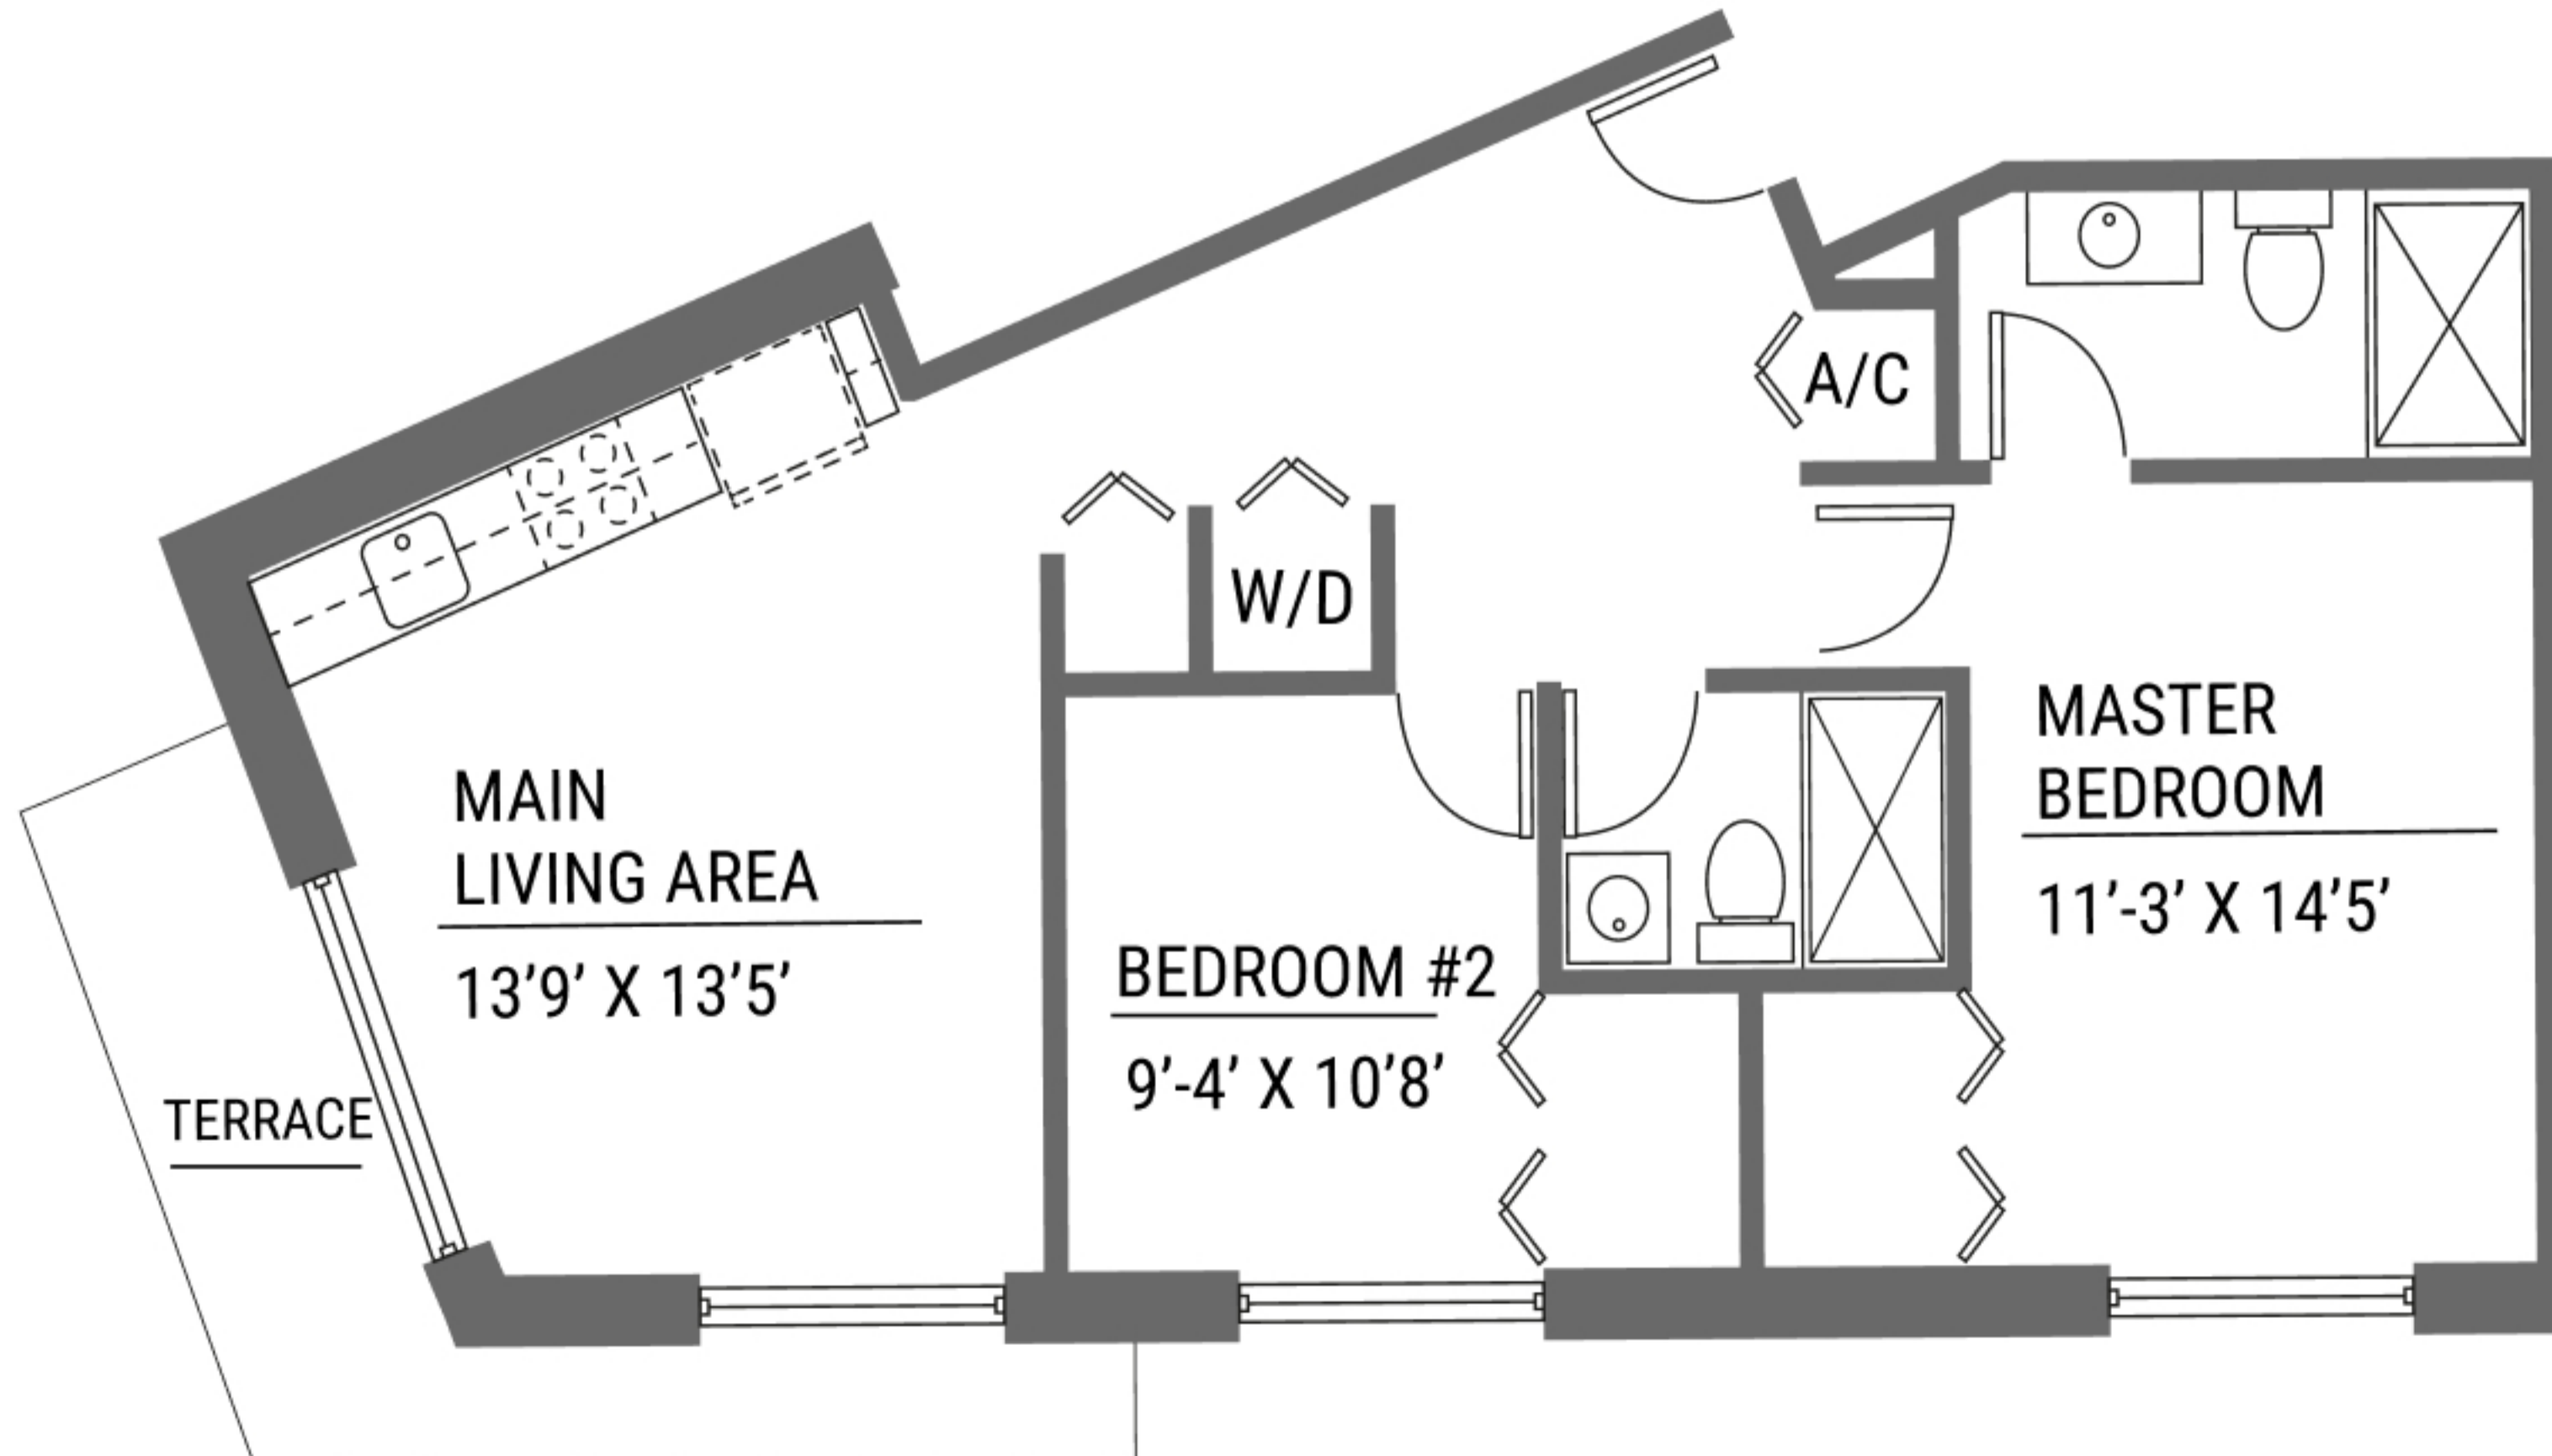

NE 186th St.

CANAL
by iQ CONCEPT

High-End Boutique Residences
in The IQ District
of West Aventura

TOCANTINS

1 Bedroom/ 1 Bathroom
795 Sqft
57 Terrace Sqft
Unit 209

CANAL
by iQ CONCEPT

High-End Boutique Residences
in The IQ District
of West Aventura

CLEARWATER

2 Bedrooms/ 2 Bathrooms

907 Sqft

111 Terrace Sqft

Units 210, 306, 406, 506, 606

NE 186th St.

CANAL
by iQ CONCEPT

High-End Boutique Residences
in The IQ District
of West Aventura

OLETA

1 Bedroom/ 1 Bathroom
846 Sqft
137 Terrace Sqft
Units 404, 504, 604

NE 186th St.

CANAL
by iQ CONCEPT

High-End Boutique Residences
in The IQ District
of West Aventura

DOLPHIN

1 Bedroom/ 1 Bathroom
685 Sqft
58 Terrace Sqft
Units 405, 505, 605

DANUBIO

2 Bedrooms/ 2 Bathrooms
973 Sqft
118 Terrace Sqft
Unit 305

NE 186th St.

CANAL
by iQ CONCEPT

High-End Boutique Residences
in The IQ District
of West Aventura

GIBRALTAR

Studio

474 Sqft