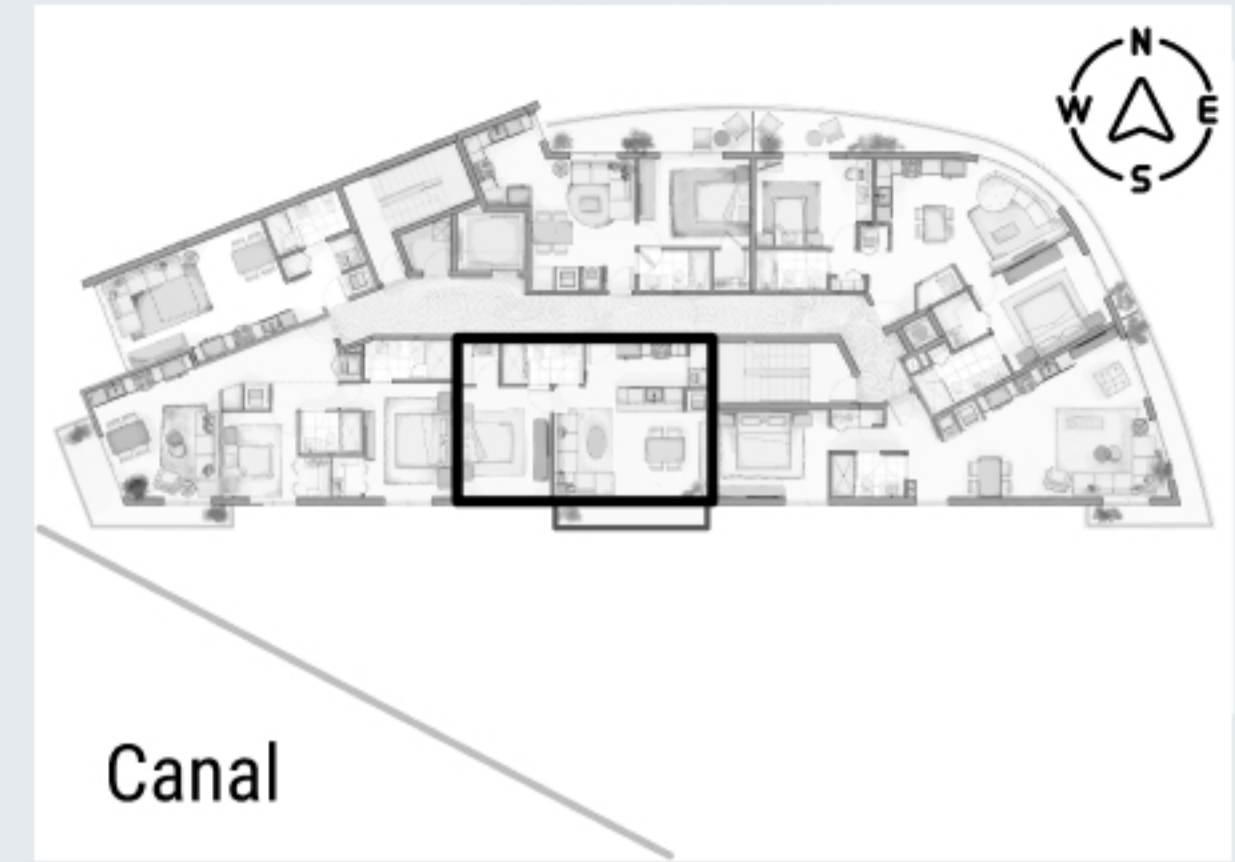

CLEARWATER

2 Bedrooms/ 2 Bathrooms

907 Sqft

111 Terrace Sqft

Units 210, 306, 406, 506, 606

NE 186th St.

CANAL
by iQ CONCEPT

High-End Boutique Residences
in The IQ District
of West Aventura

OLETA

1 Bedroom/ 1 Bathroom
846 Sqft
137 Terrace Sqft
Units 404, 504, 604

NE 186th St.

CANAL
by iQ CONCEPT

High-End Boutique Residences
in The IQ District
of West Aventura

DOLPHIN

1 Bedroom/ 1 Bathroom
685 Sqft
58 Terrace Sqft
Units 405, 505, 605

NE 186th St.

CANAL
by iQ CONCEPT

High-End Boutique Residences
in The IQ District
of West Aventura

MISSISSIPI

Studio
466 Sqft
99 Terrace Sqft
Unit 304

NE 186th St.

CANAL
by iQ CONCEPT

High-End Boutique Residences
in The IQ District
of West Aventura