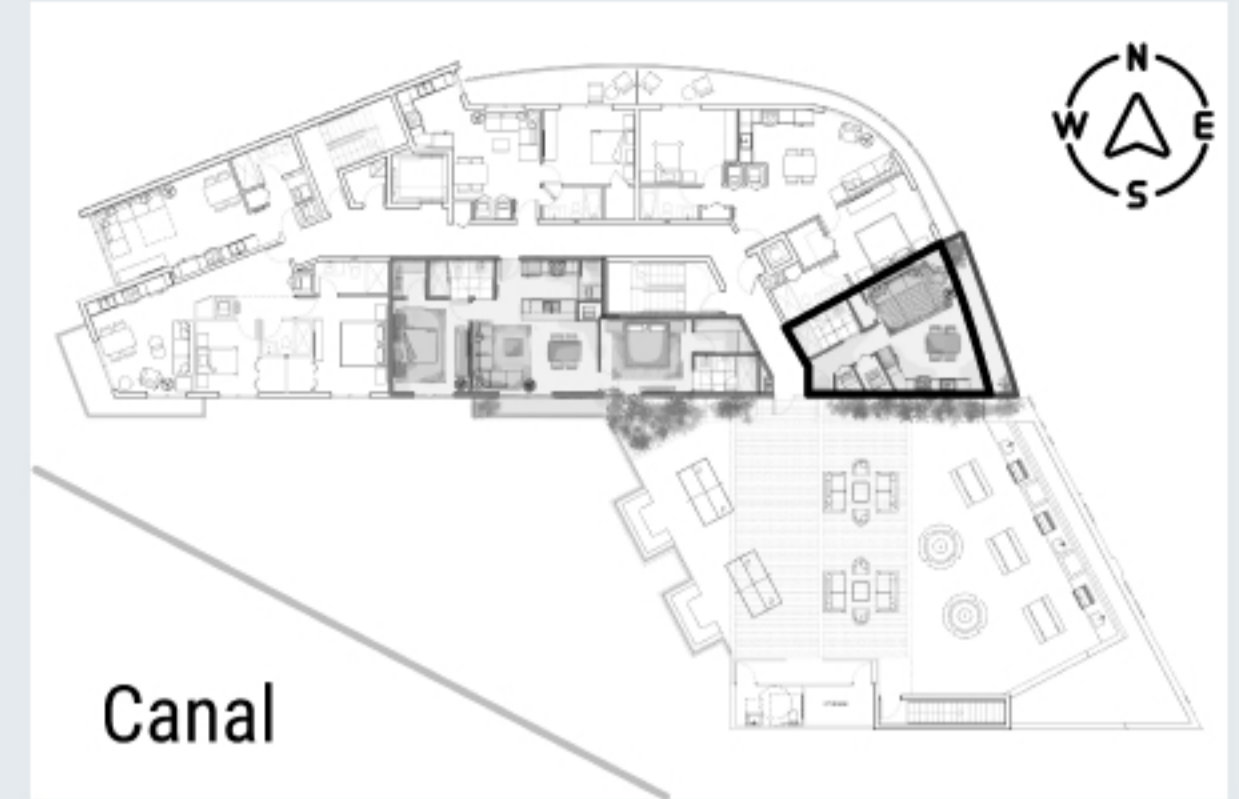

NE 186th St.

CANAL
by iQ CONCEPT

High-End Boutique Residences
in The IQ District
of West Aventura

MISSISSIPI

Studio
466 Sqft
99 Terrace Sqft
Unit 304

NE 186th St.

CANAL
by iQ CONCEPT

High-End Boutique Residences
in The IQ District
of West Aventura