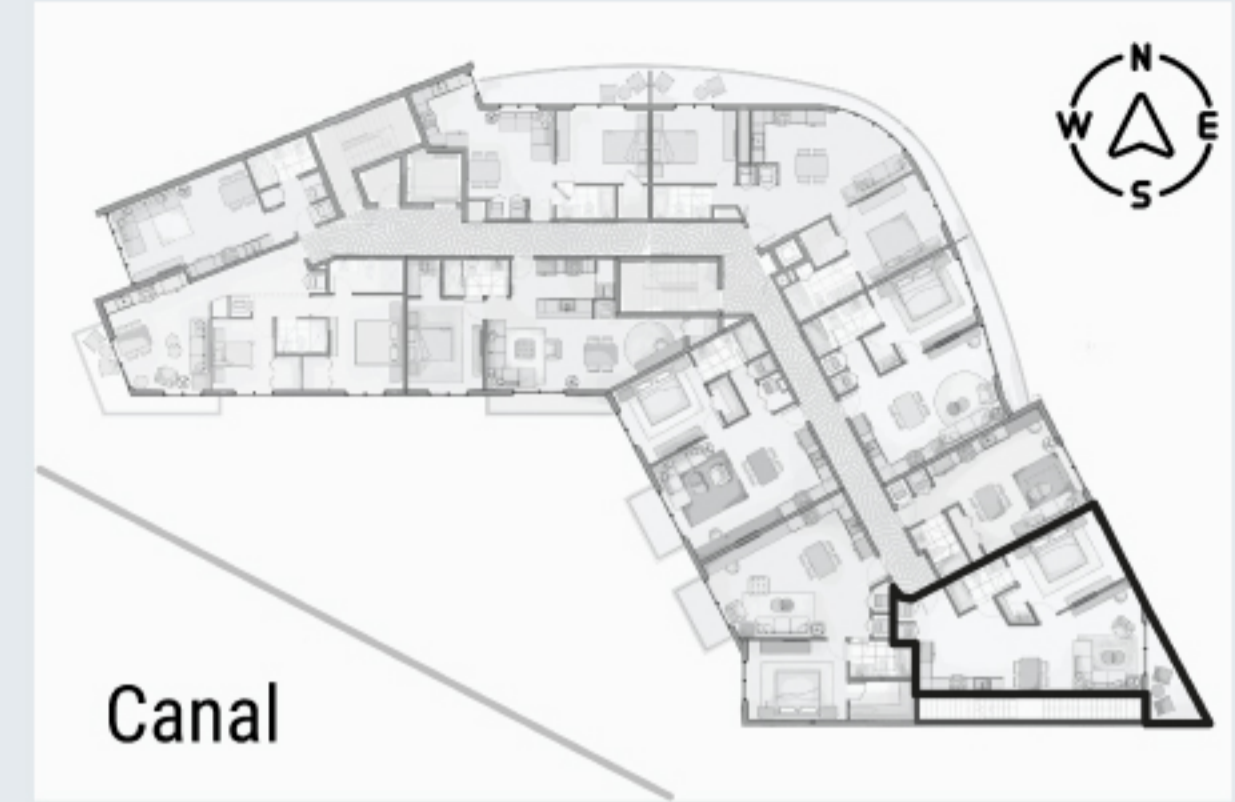

CANAL
by iQ CONCEPT

High-End Boutique Residences
in The IQ District
of West Aventura

PANAMA

1 Bedroom/ 1 Bathroom
604 Sqft
138 Terrace Sqft
Units 202, 302, 402, 502, 602

NE 186th St.

CANAL
by iQ CONCEPT

High-End Boutique Residences
in The IQ District
of West Aventura

AMAZONAS

2 Bedrooms/ 2 Bathrooms

967 Sqft

210 Terrace Sqft

Unit 203, 303, 403, 503, 603

NE 186th St.

CANAL
by iQ CONCEPT

High-End Boutique Residences
in The IQ District
of West Aventura

PARANA

1 Bedroom/ 1 Bathroom
688 Sqft
97 Terrace Sqft
Unit 204

NE 186th St.

CANAL
by iQ CONCEPT

High-End Boutique Residences
in The IQ District
of West Aventura

ORINOCO

Studio Apartment
467 Sqft
Unit 205

NE 186th St.

CANAL
by iQ CONCEPT

High-End Boutique Residences
in The IQ District
of West Aventura

CORINTO

1 Bedroom/ 1 Bathroom
801 Sqft
90 Terrace Sqft
Unit 206

NE 186th St.

CANAL
by iQ CONCEPT

High-End Boutique Residences
in The IQ District
of West Aventura