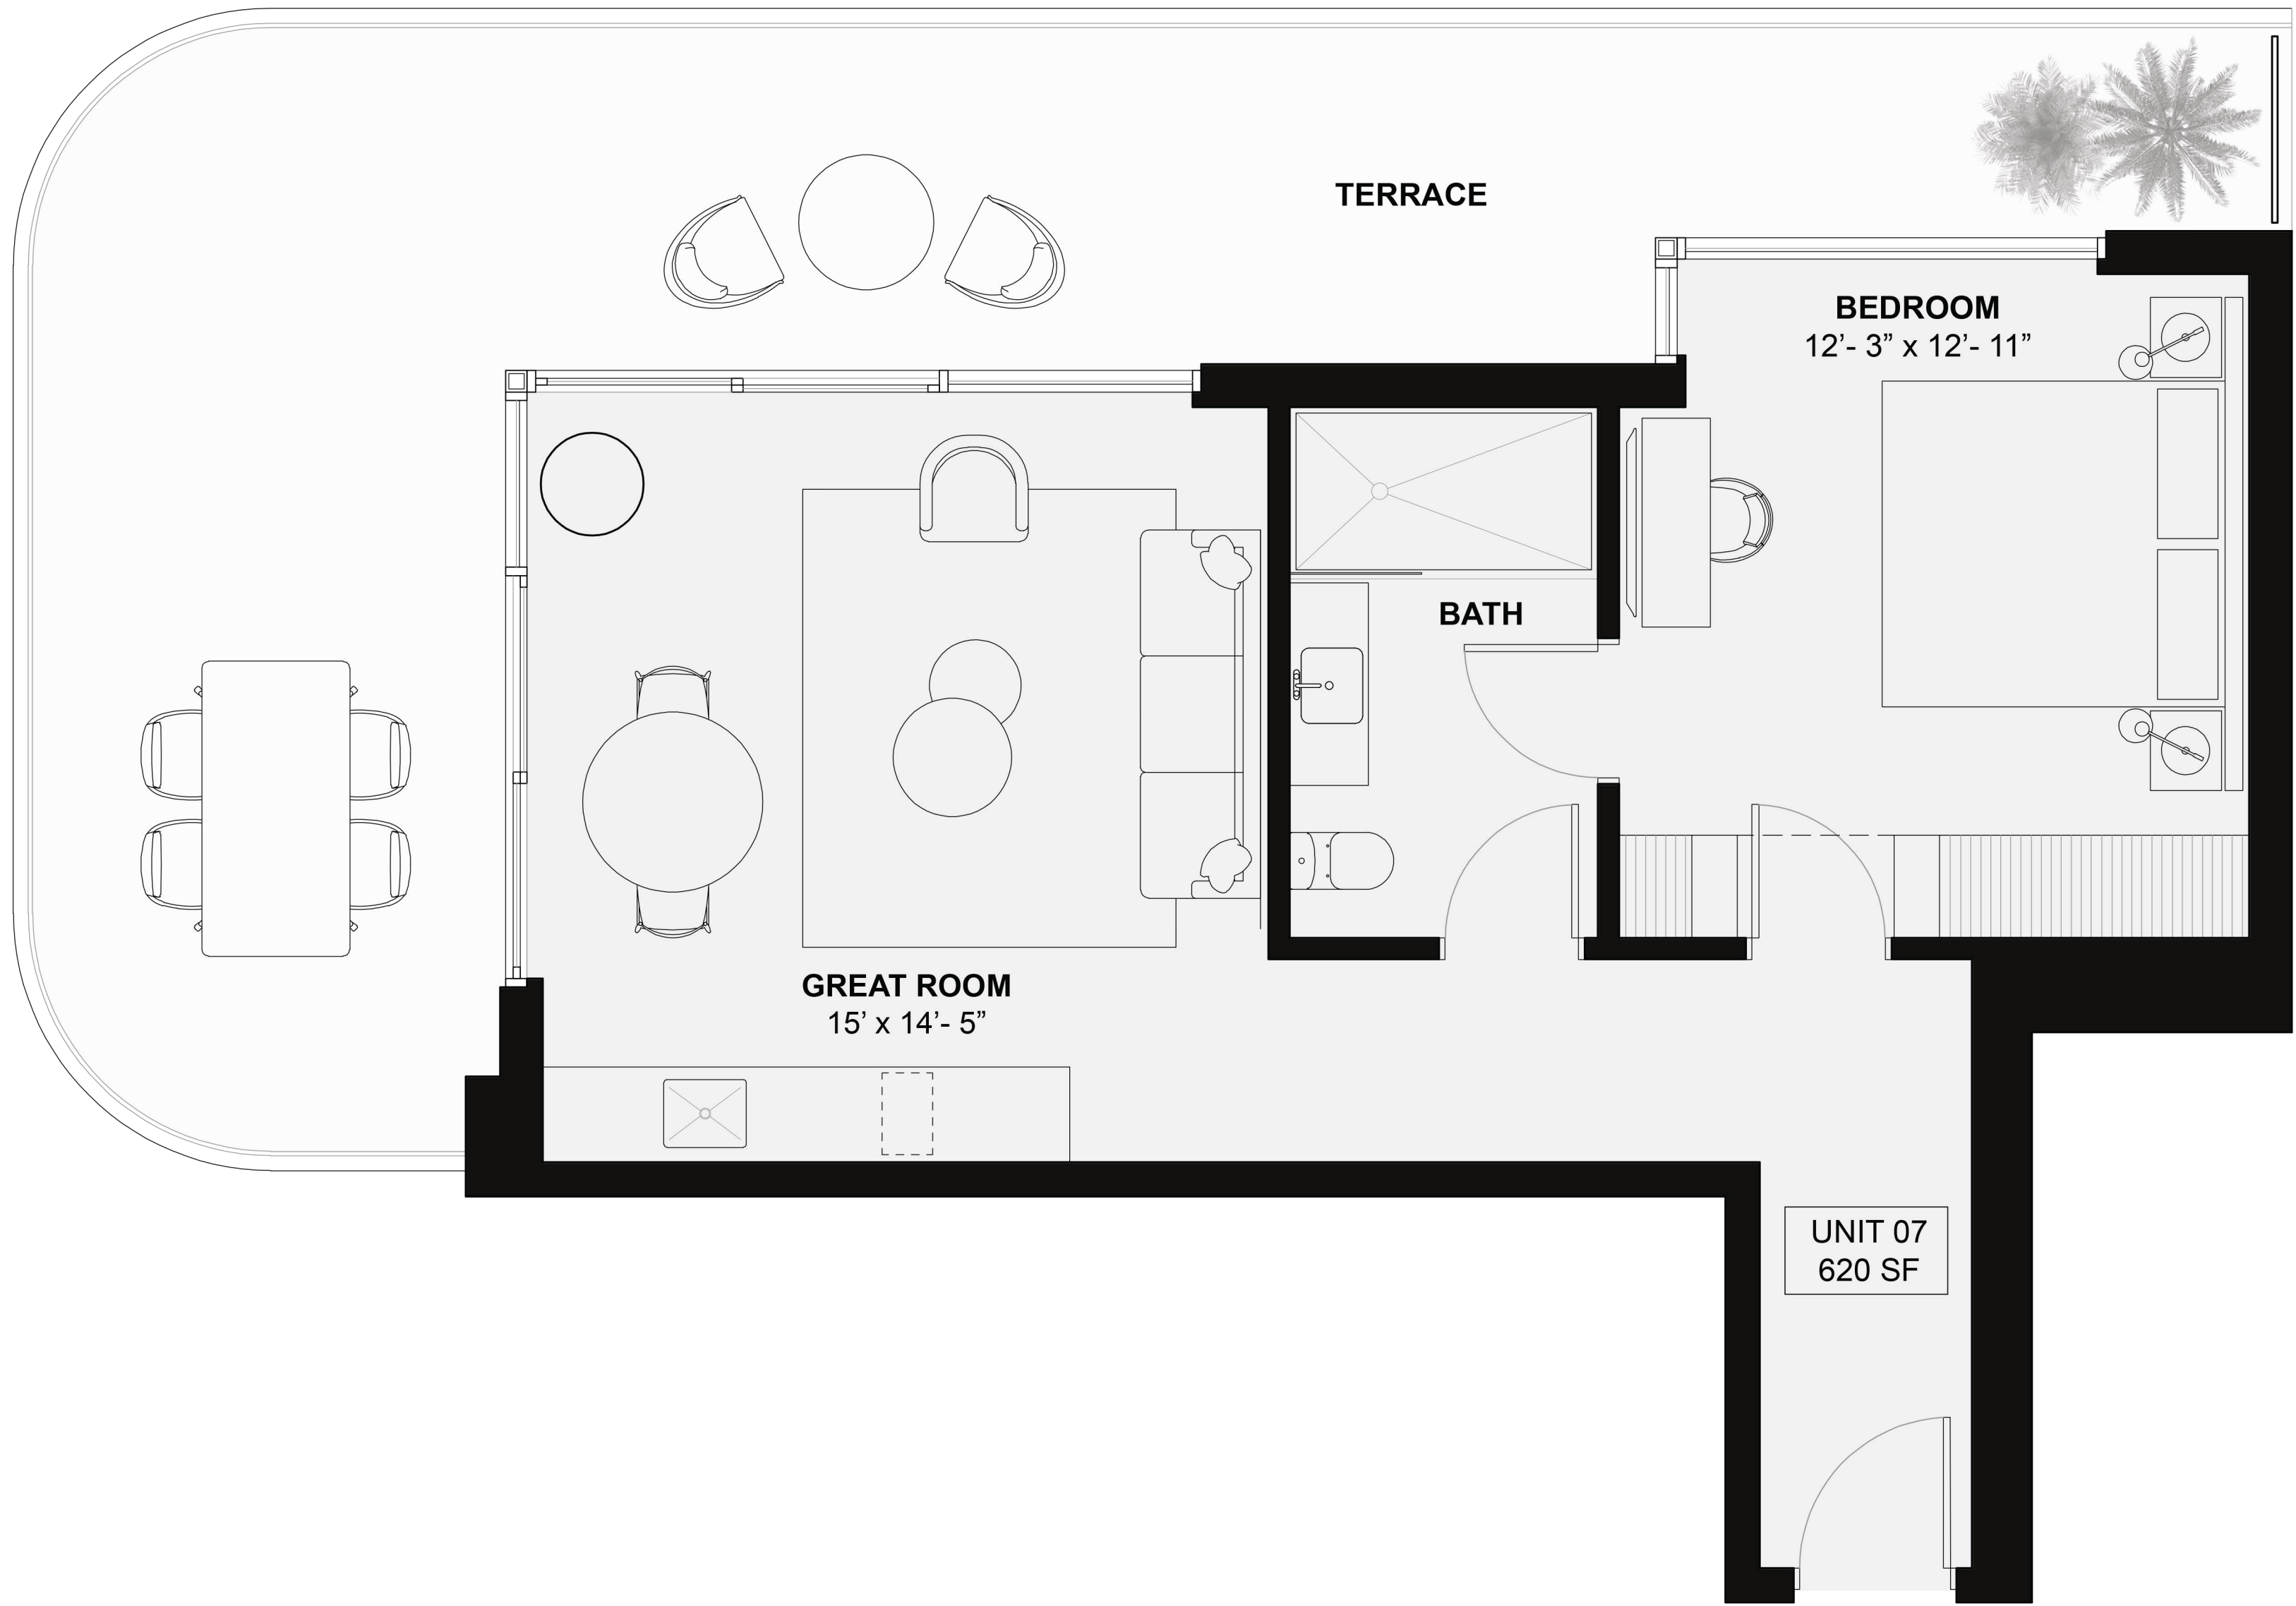

UNE 03

RESIDENCE 03

NORTH EAST

*1 Bedroom, 1 Bathroom
Interior 540 SF / 50 M²
Terrace
5th, 6th and 24th Floors 125 SF / 12 M²
7th - 23rd Floors 127 SF / 12 M²*

UNE 04

RESIDENCE 04

EAST

1 Bedroom, 1 Bathroom
Interior 540 SF / 50 M²
Terrace
5th, 6th and 24th Floors 125 SF / 12 M²
7th - 23rd Floors 127 SF / 12 M²

UNE 05

RESIDENCE 05

SOUTH EAST

*1 Bedroom, 1 Bathroom
Interior 540 SF / 51 M²
Terrace
5th, 6th and 24th Floors 125 SF / 12 M²
7th - 23rd Floors 127 SF / 12 M²*

UNIT 07
620 SF

RESIDENCE 07

SOUTH WEST

1 Bedroom, 1 Bathroom
Interior 620 SF / 58 M²
Terrace
5th, 6th and 24th Floors 425 SF / 40 M²
7th - 23rd Floors 375 SF / 35 M²

UNE 07

UNE 08

RESIDENCE 08

WEST

1 Bedroom, 1 Bathroom
Interior 450 SF / 42 M²
Terrace
5th, 6th and 24th Floors 160 SF / 15 M²
7th - 23rd Floors 170 SF / 16 M²

UNE 09

RESIDENCE 09

WEST

RESIDENCE 02

NORTH EAST

2 Bedroom, 2 Bathroom
Interior 825 SF / 77 M²
Terrace
5, 6th and 24th Floors 355 SF / 33 M²
7th - 23rd Floors 320 SF / 30 M²

RESIDENCE 06

SOUTH EAST

2 Bedroom, 2 Bathroom
Interior 855 SF / 80 M²
Terrace
5, 6th and 24th Floors 365 SF / 34 M²
7th - 23rd Floors 305 SF / 28 M²