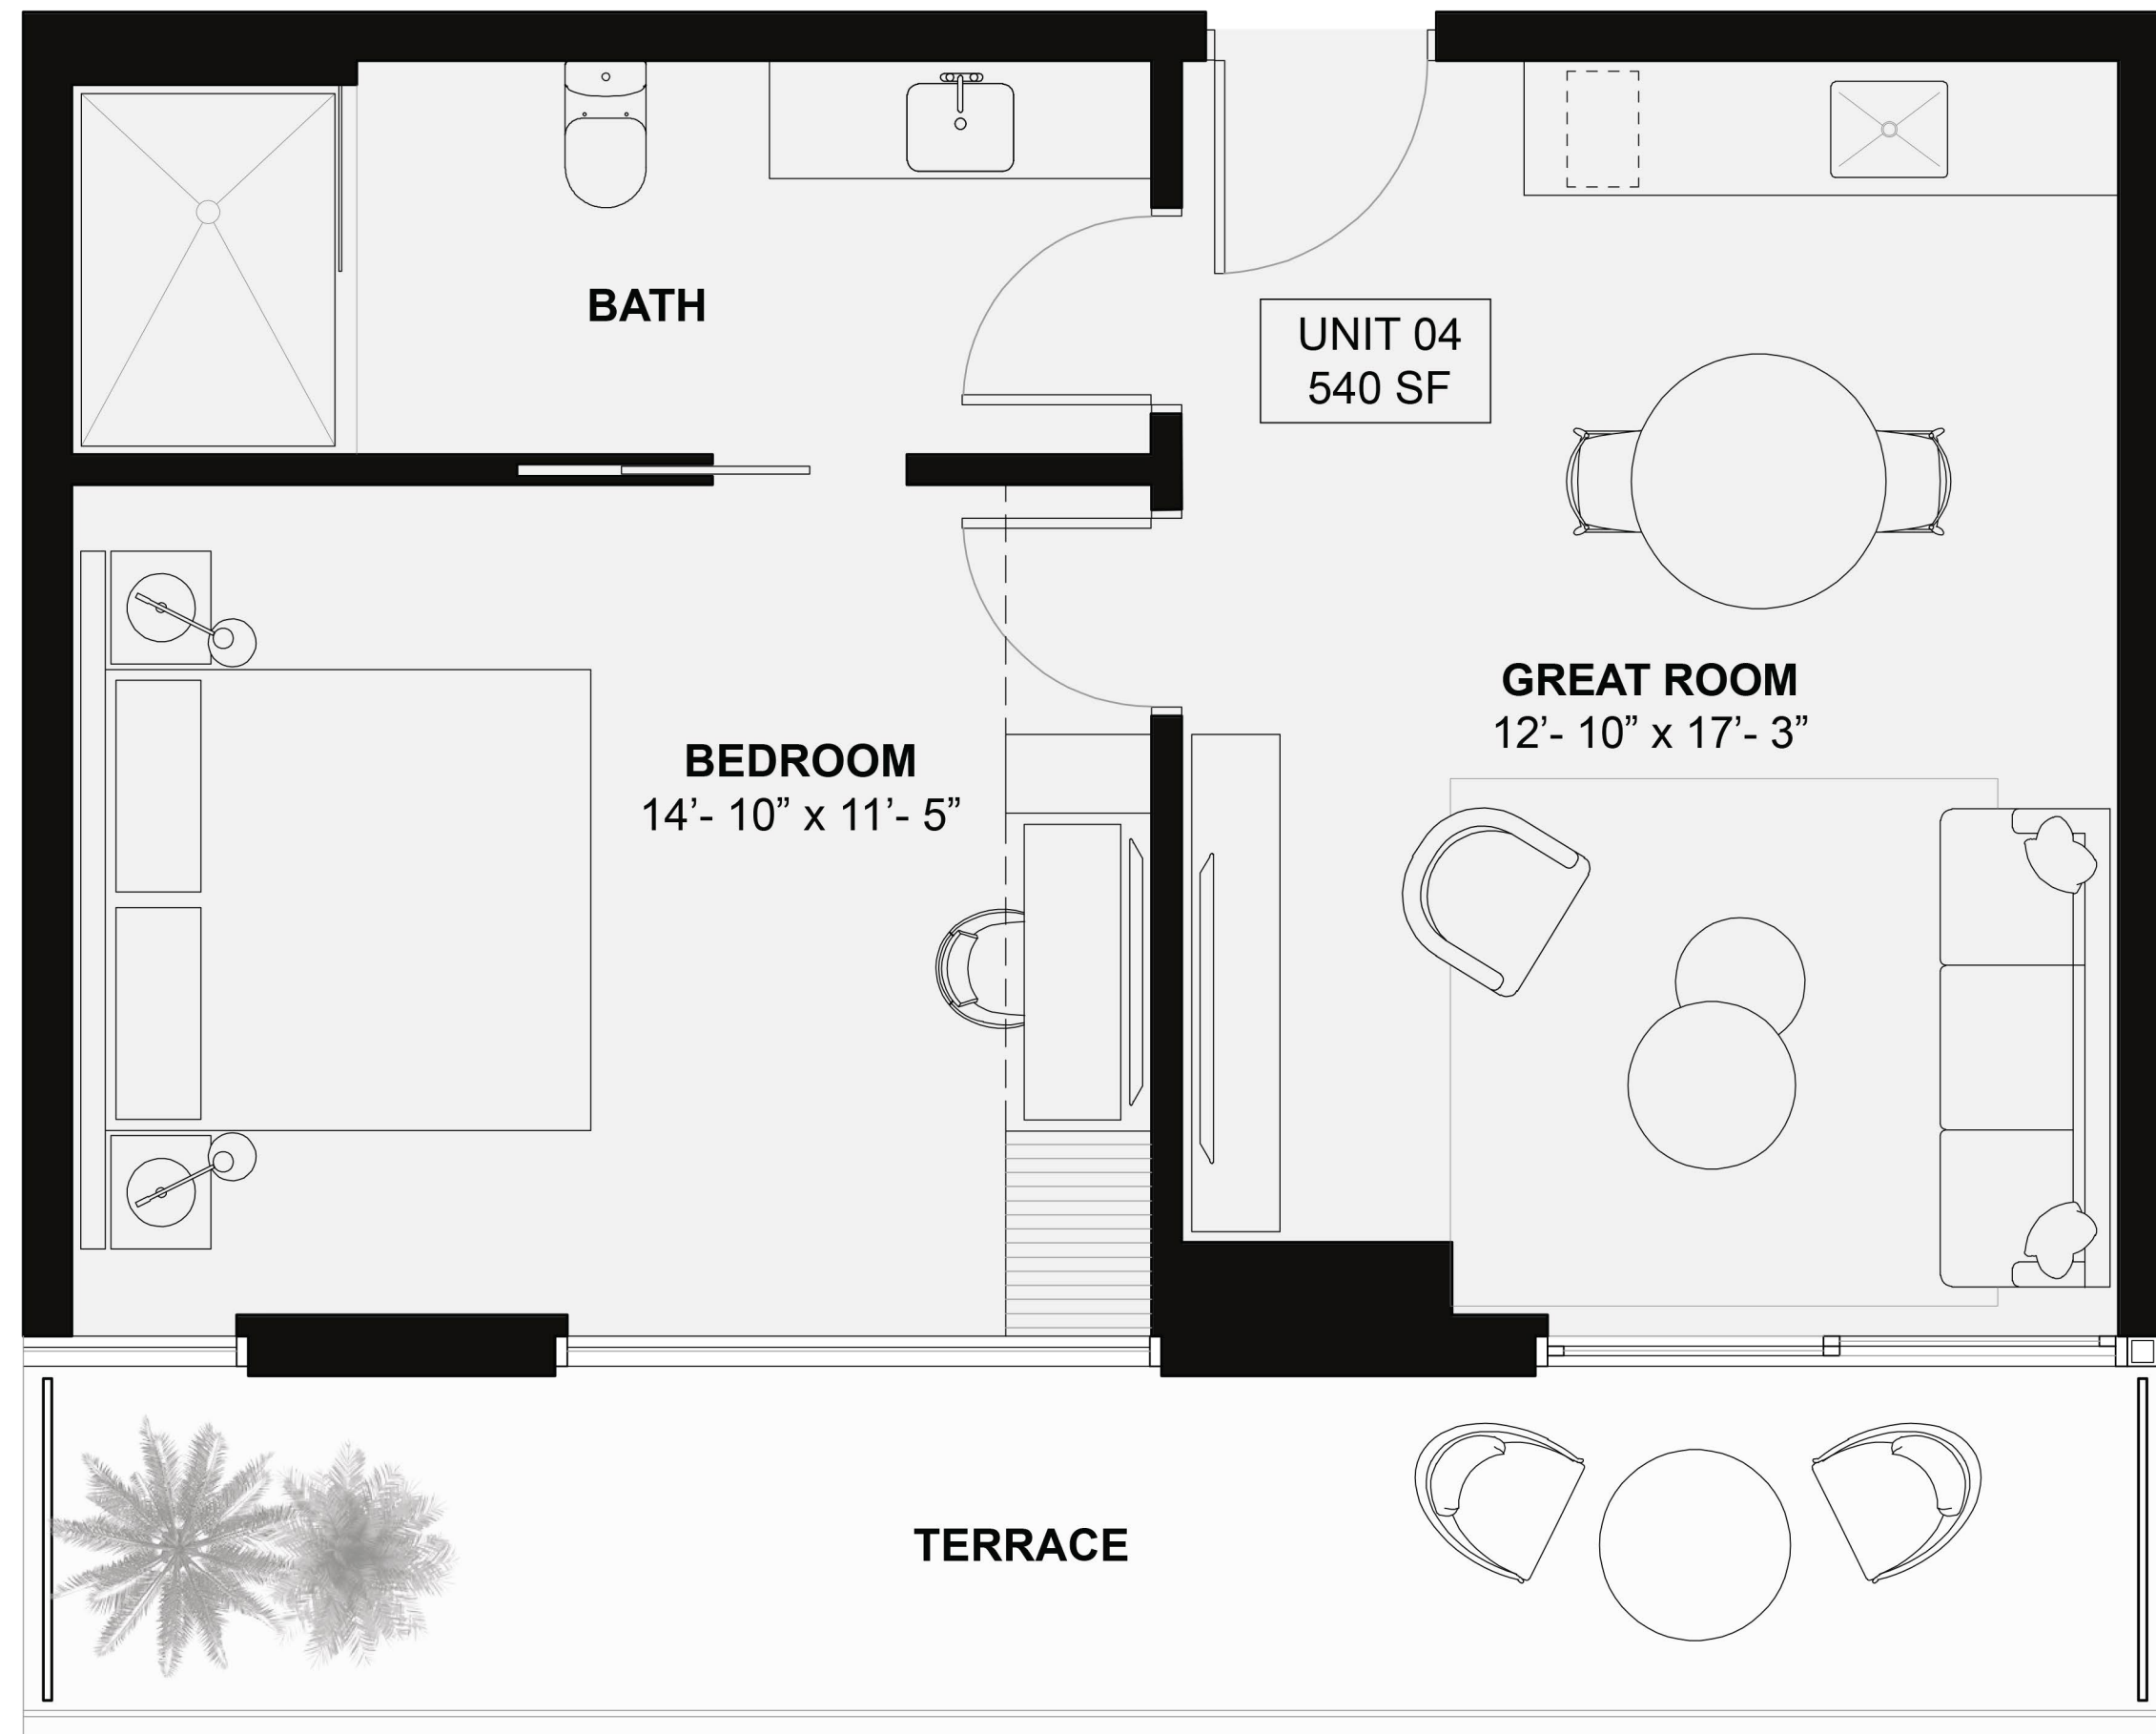

UNE 03

RESIDENCE 03

NORTH EAST

*1 Bedroom, 1 Bathroom
Interior 540 SF / 50 M²
Terrace
5th, 6th and 24th Floors 125 SF / 12 M²
7th - 23rd Floors 127 SF / 12 M²*

UNE 04

RESIDENCE 04

EAST

1 Bedroom, 1 Bathroom
Interior 540 SF / 50 M²
Terrace
5th, 6th and 24th Floors 125 SF / 12 M²
7th - 23rd Floors 127 SF / 12 M²

UNE 05

RESIDENCE 05

SOUTH EAST

*1 Bedroom, 1 Bathroom
Interior 540 SF / 51 M²
Terrace
5th, 6th and 24th Floors 125 SF / 12 M²
7th - 23rd Floors 127 SF / 12 M²*

UNIT 07
620 SF

RESIDENCE 07

SOUTH WEST

1 Bedroom, 1 Bathroom
Interior 620 SF / 58 M²
Terrace
5th, 6th and 24th Floors 425 SF / 40 M²
7th - 23rd Floors 375 SF / 35 M²

UNE 07

UNE 08

RESIDENCE 08

WEST

1 Bedroom, 1 Bathroom
Interior 450 SF / 42 M²
Terrace
5th, 6th and 24th Floors 160 SF / 15 M²
7th - 23rd Floors 170 SF / 16 M²

UNE 09

RESIDENCE 09

WEST

RESIDENCE 02

NORTH EAST

2 Bedroom, 2 Bathroom
Interior 825 SF / 77 M²
Terrace
5, 6th and 24th Floors 355 SF / 33 M²
7th - 23rd Floors 320 SF / 30 M²

RESIDENCE 06

SOUTH EAST

2 Bedroom, 2 Bathroom
Interior 855 SF / 80 M²
Terrace
5, 6th and 24th Floors 365 SF / 34 M²
7th - 23rd Floors 305 SF / 28 M²