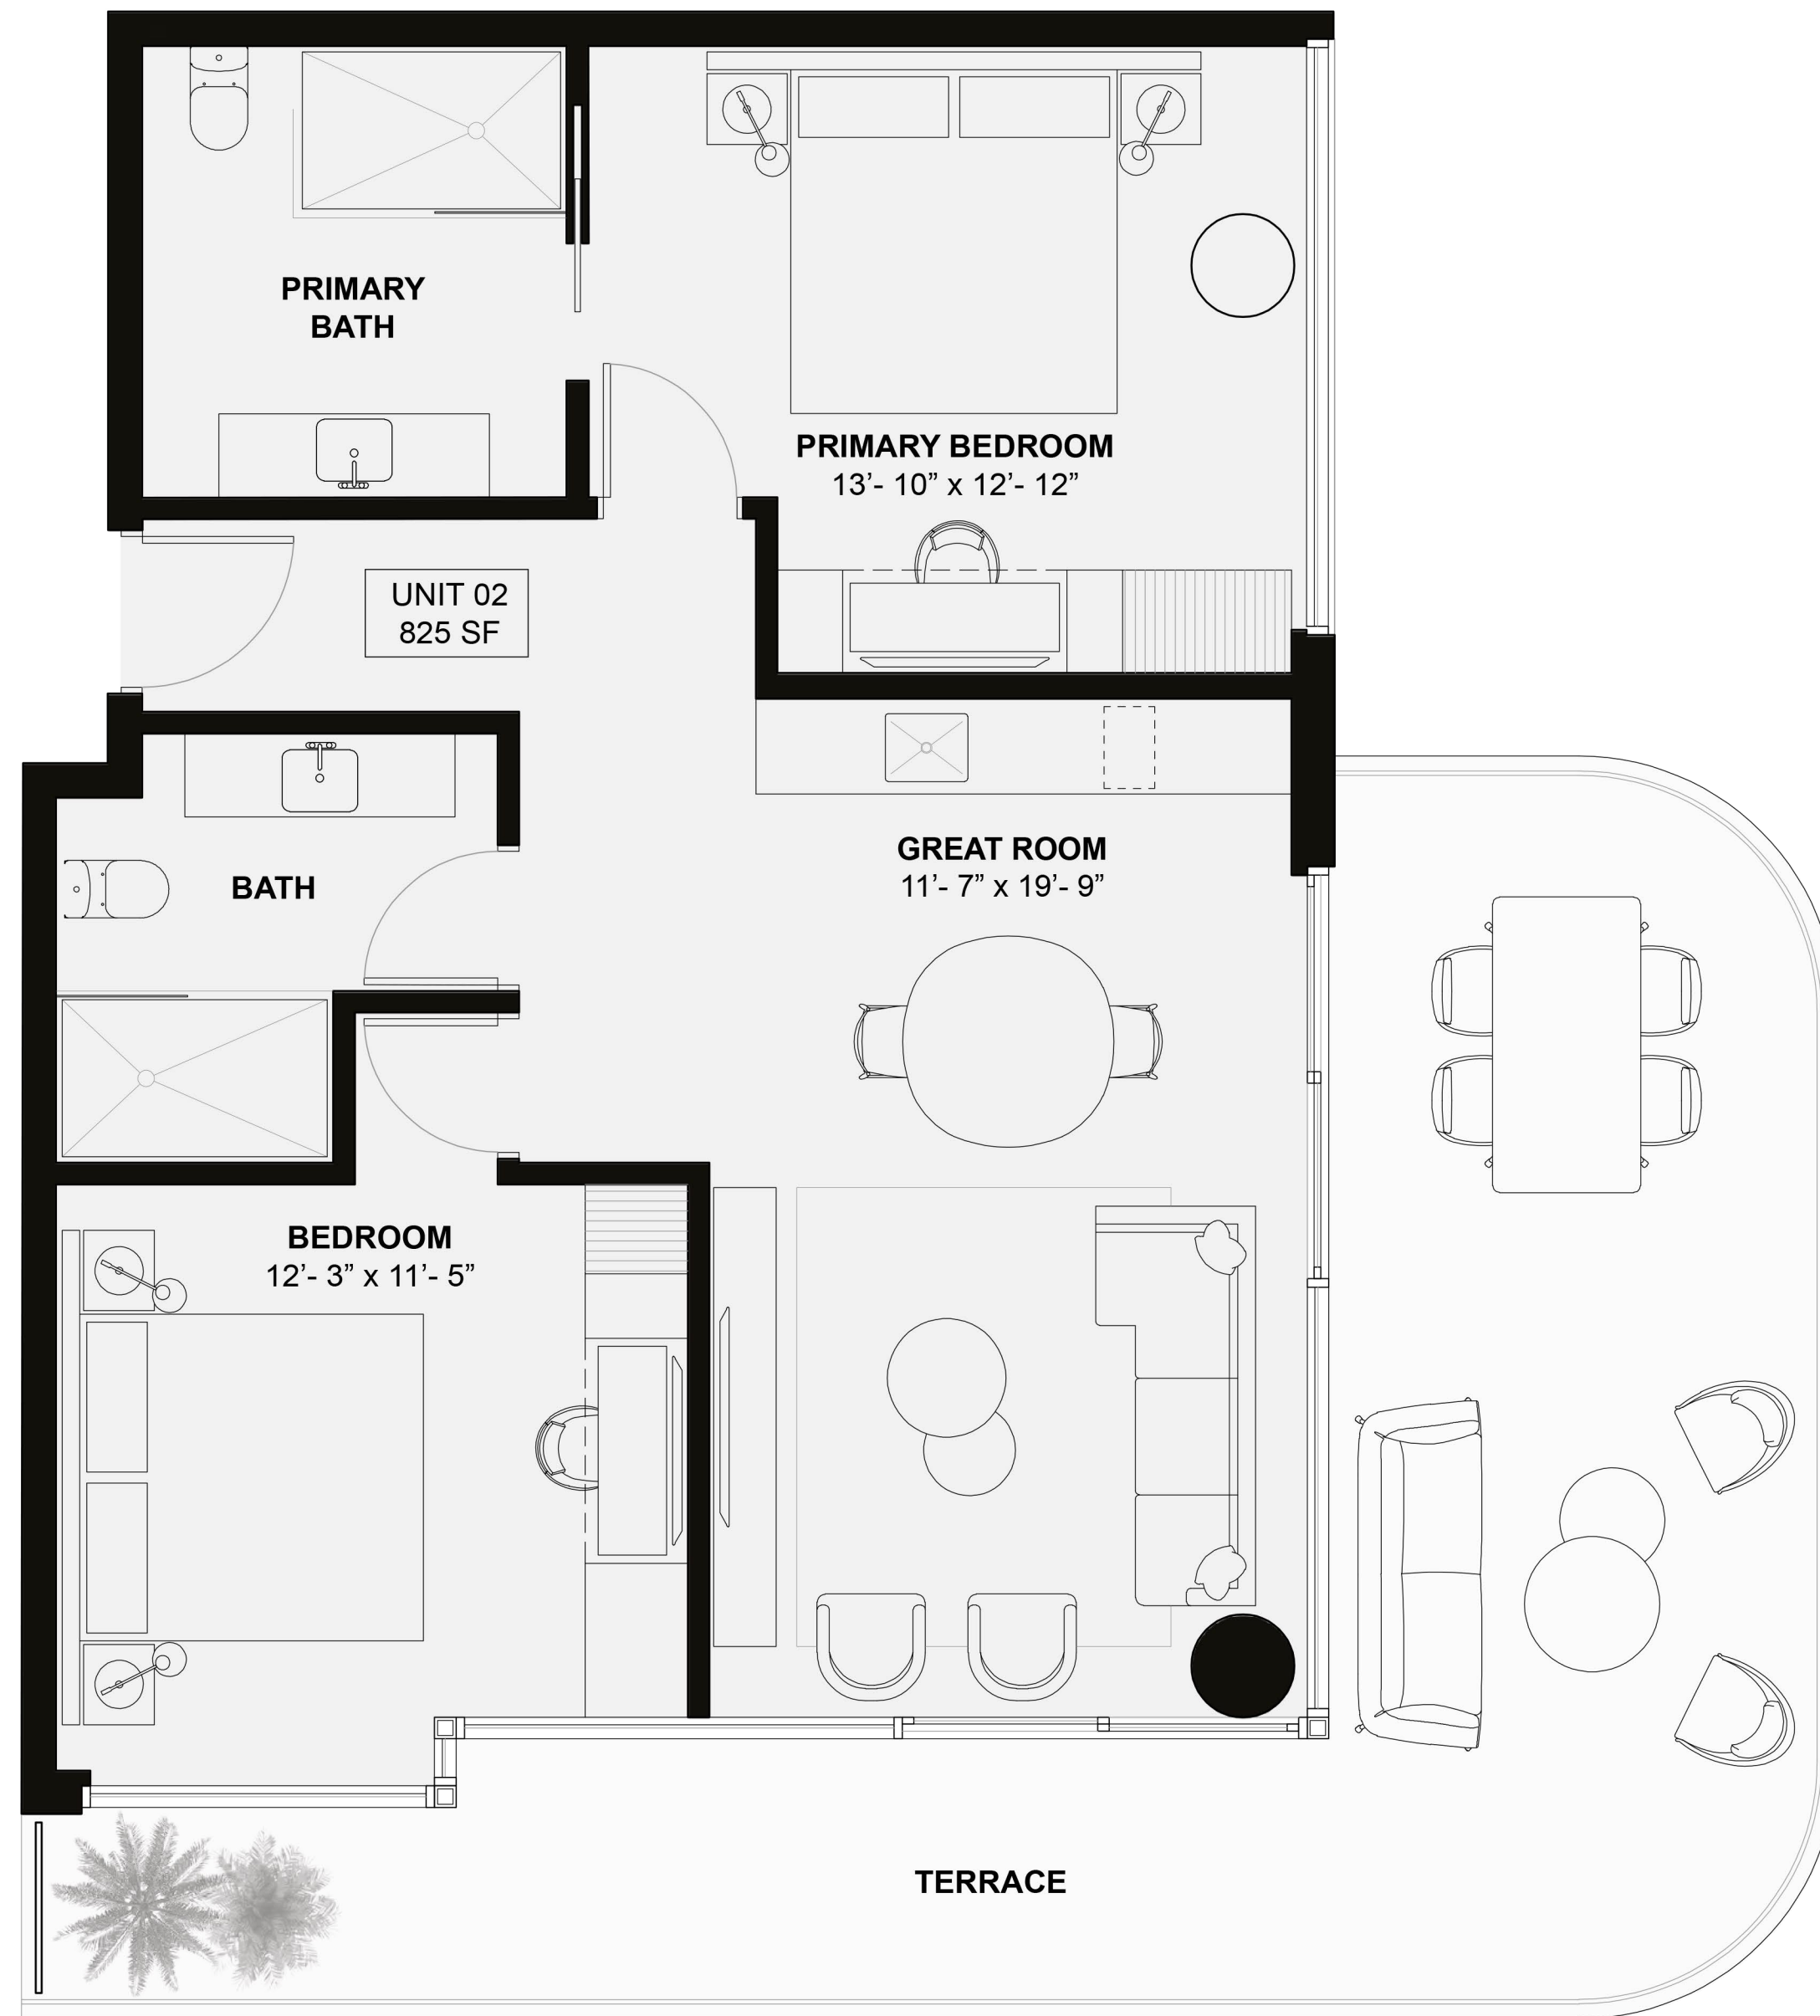

UNE 05

RESIDENCE 05

SOUTH EAST

*1 Bedroom, 1 Bathroom
Interior 540 SF / 51 M²
Terrace
5th, 6th and 24th Floors 125 SF / 12 M²
7th - 23rd Floors 127 SF / 12 M²*

UNIT 07
620 SF

RESIDENCE 07

SOUTH WEST

1 Bedroom, 1 Bathroom
Interior 620 SF / 58 M²
Terrace
5th, 6th and 24th Floors 425 SF / 40 M²
7th - 23rd Floors 375 SF / 35 M²

UNE 07

UNE 08

RESIDENCE 08

WEST

1 Bedroom, 1 Bathroom
Interior 450 SF / 42 M²
Terrace
5th, 6th and 24th Floors 160 SF / 15 M²
7th - 23rd Floors 170 SF / 16 M²

UNE 09

RESIDENCE 09

WEST

1 Bedroom, 1 Bathroom
 Interior 450 SF / 42 M²
 Terrace
 5th, 6th and 24th Floors 160 SF / 15 M²
 7th - 23rd Floors 170 SF / 16 M²

UNIT 01
610 SF

RESIDENCE 01

NORTH WEST

1 Bedroom, 1 Bathroom
 Interior 610 SF / 57 M²
 Terrace
 5th, 6th and 24th Floors 135 SF / 13 M²
 7th - 23rd Floors 157 SF / 15 M²

RESIDENCE 02

NORTH EAST

2 Bedroom, 2 Bathroom
Interior 825 SF / 77 M²
Terrace
5, 6th and 24th Floors 355 SF / 33 M²
7th - 23rd Floors 320 SF / 30 M²

RESIDENCE 06

SOUTH EAST

2 Bedroom, 2 Bathroom
Interior 855 SF / 80 M²
Terrace
5, 6th and 24th Floors 365 SF / 34 M²
7th - 23rd Floors 305 SF / 28 M²