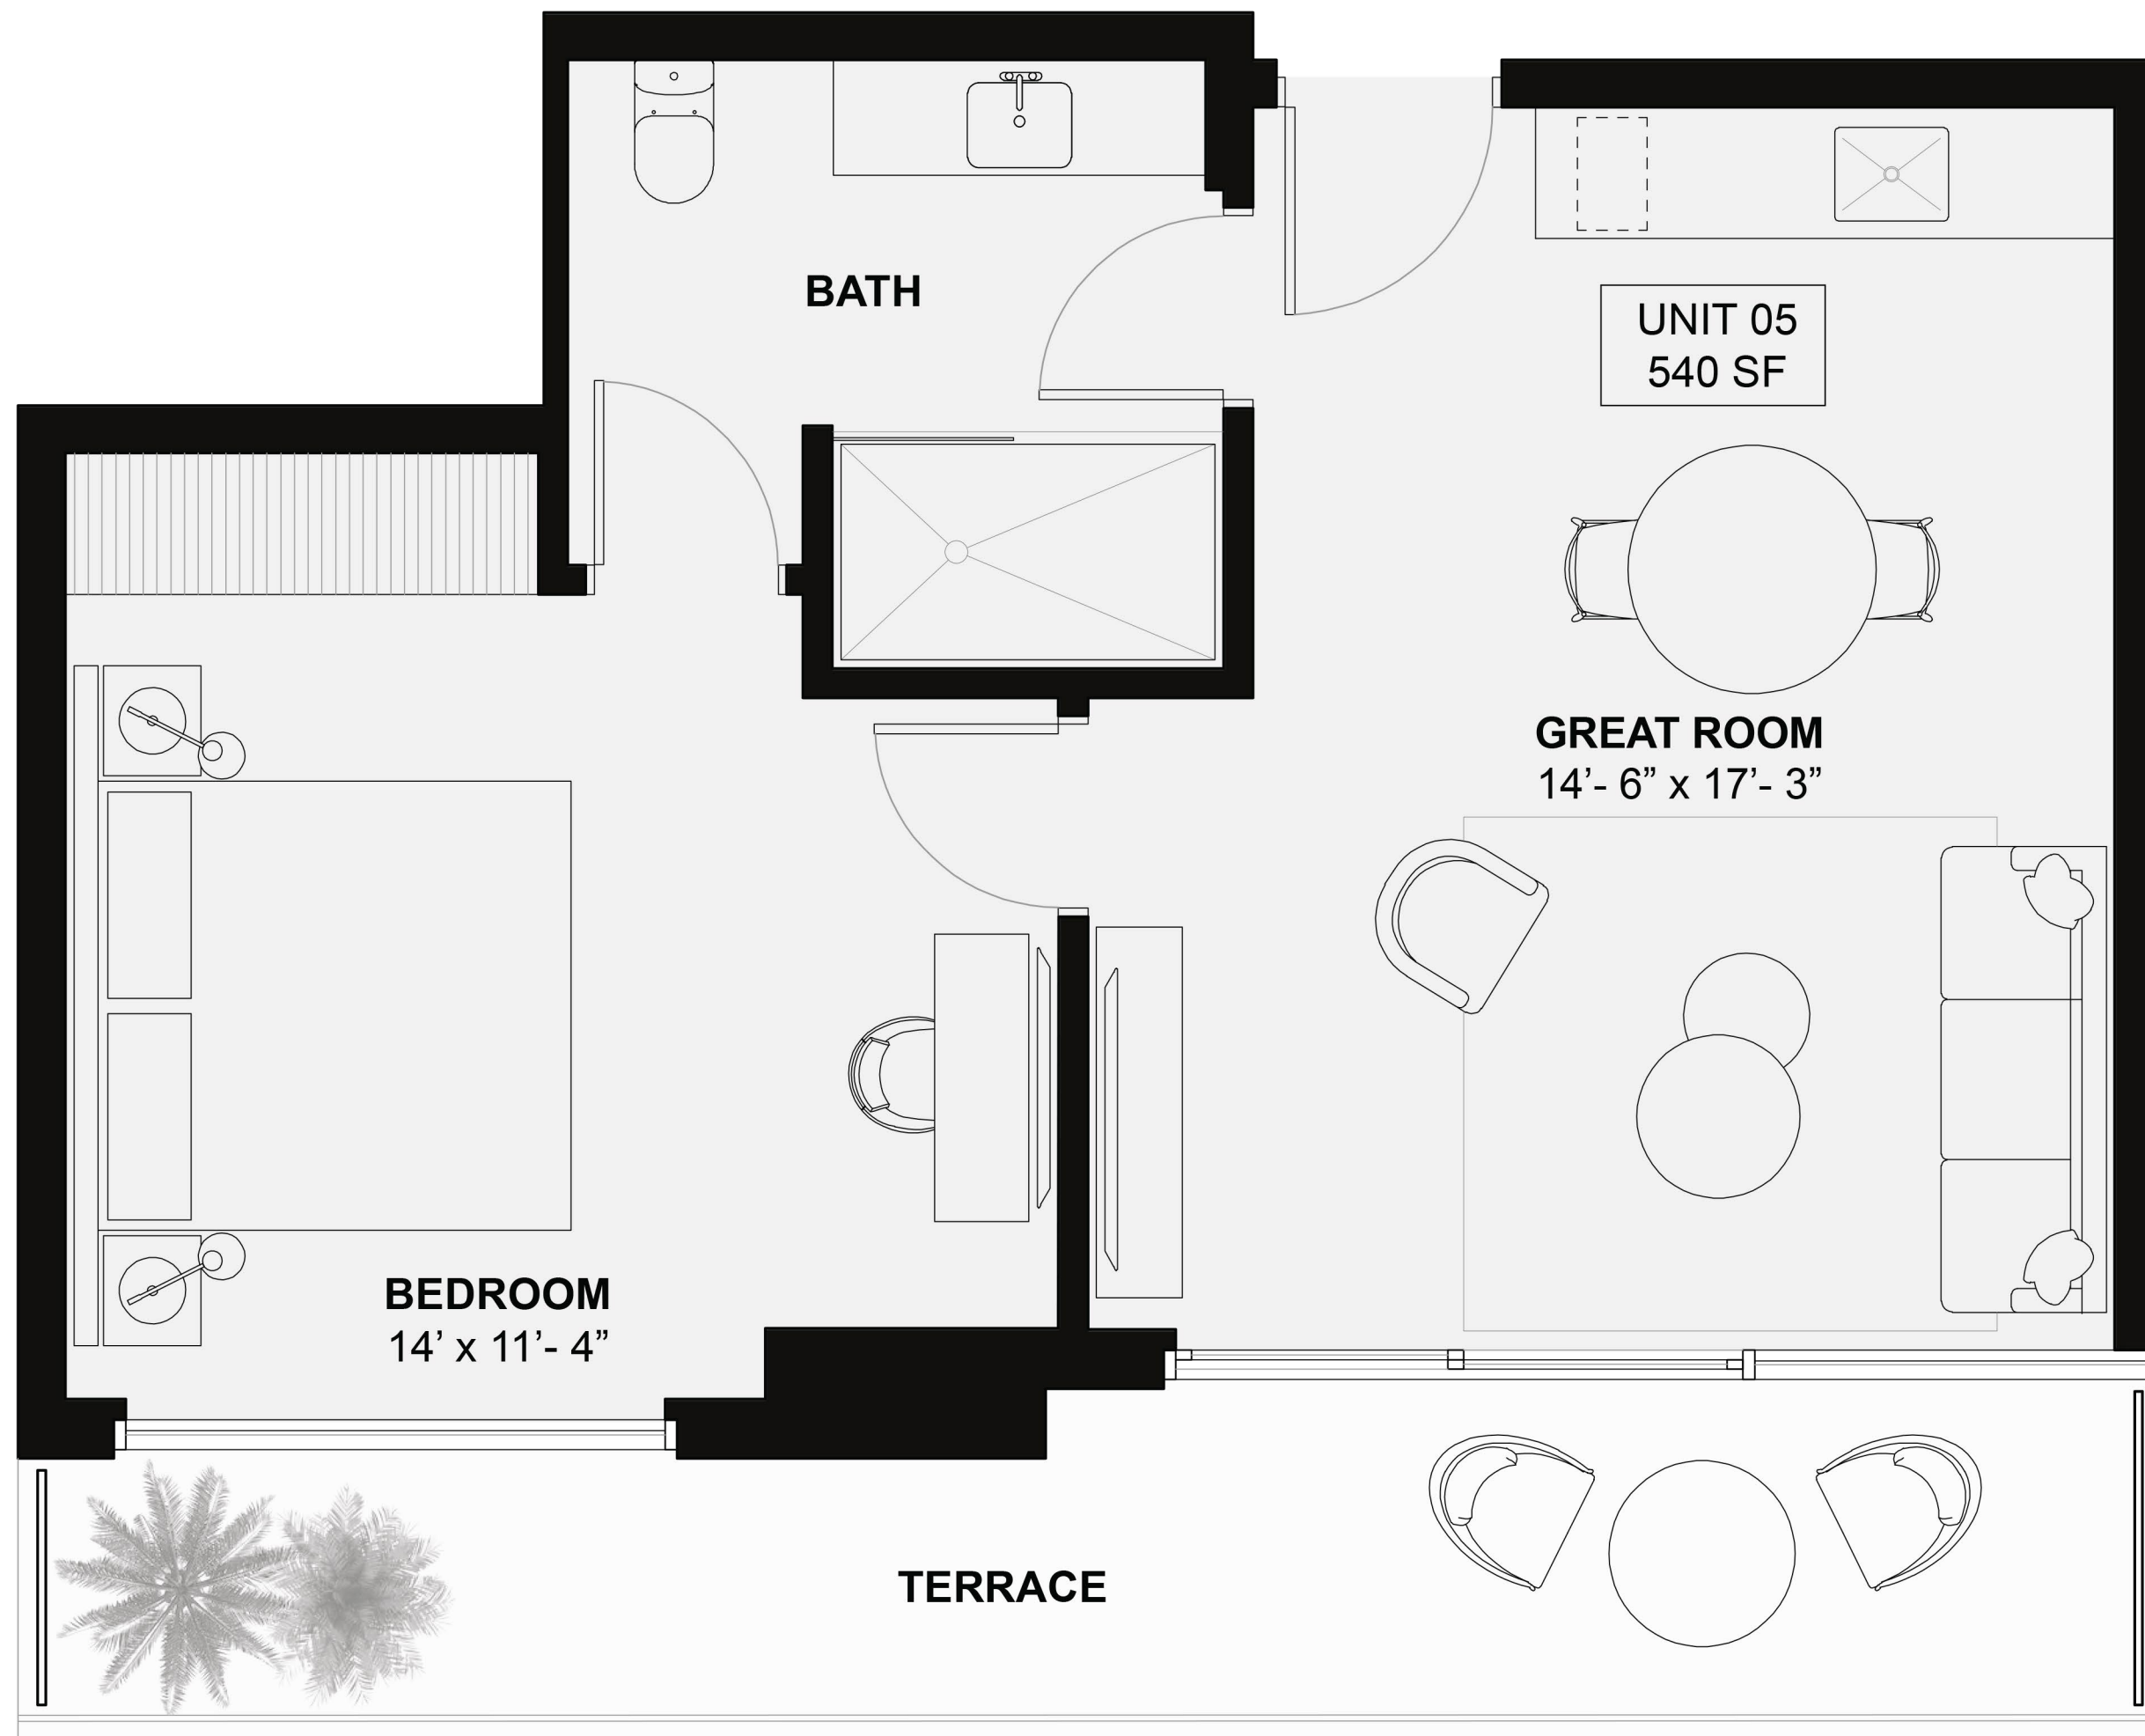

UNE 03

RESIDENCE 03

NORTH EAST

*1 Bedroom, 1 Bathroom
Interior 540 SF / 50 M²
Terrace
5th, 6th and 24th Floors 125 SF / 12 M²
7th - 23rd Floors 127 SF / 12 M²*

UNE 04

RESIDENCE 04

EAST

1 Bedroom, 1 Bathroom
Interior 540 SF / 50 M²
Terrace
5th, 6th and 24th Floors 125 SF / 12 M²
7th - 23rd Floors 127 SF / 12 M²

UNE 05

RESIDENCE 05

SOUTH EAST

*1 Bedroom, 1 Bathroom
Interior 540 SF / 51 M²
Terrace
5th, 6th and 24th Floors 125 SF / 12 M²
7th - 23rd Floors 127 SF / 12 M²*

UNIT 07
620 SF

RESIDENCE 07

SOUTH WEST

1 Bedroom, 1 Bathroom
Interior 620 SF / 58 M²
Terrace
5th, 6th and 24th Floors 425 SF / 40 M²
7th - 23rd Floors 375 SF / 35 M²

UNE 07

UNE 08

RESIDENCE 08

WEST

1 Bedroom, 1 Bathroom
Interior 450 SF / 42 M²
Terrace
5th, 6th and 24th Floors 160 SF / 15 M²
7th - 23rd Floors 170 SF / 16 M²

UNE 09

RESIDENCE 09

WEST

RESIDENCE 02

NORTH EAST

2 Bedroom, 2 Bathroom
Interior 825 SF / 77 M²
Terrace
5, 6th and 24th Floors 355 SF / 33 M²
7th - 23rd Floors 320 SF / 30 M²

RESIDENCE 06

SOUTH EAST

2 Bedroom, 2 Bathroom
Interior 855 SF / 80 M²
Terrace
5, 6th and 24th Floors 365 SF / 34 M²
7th - 23rd Floors 305 SF / 28 M²