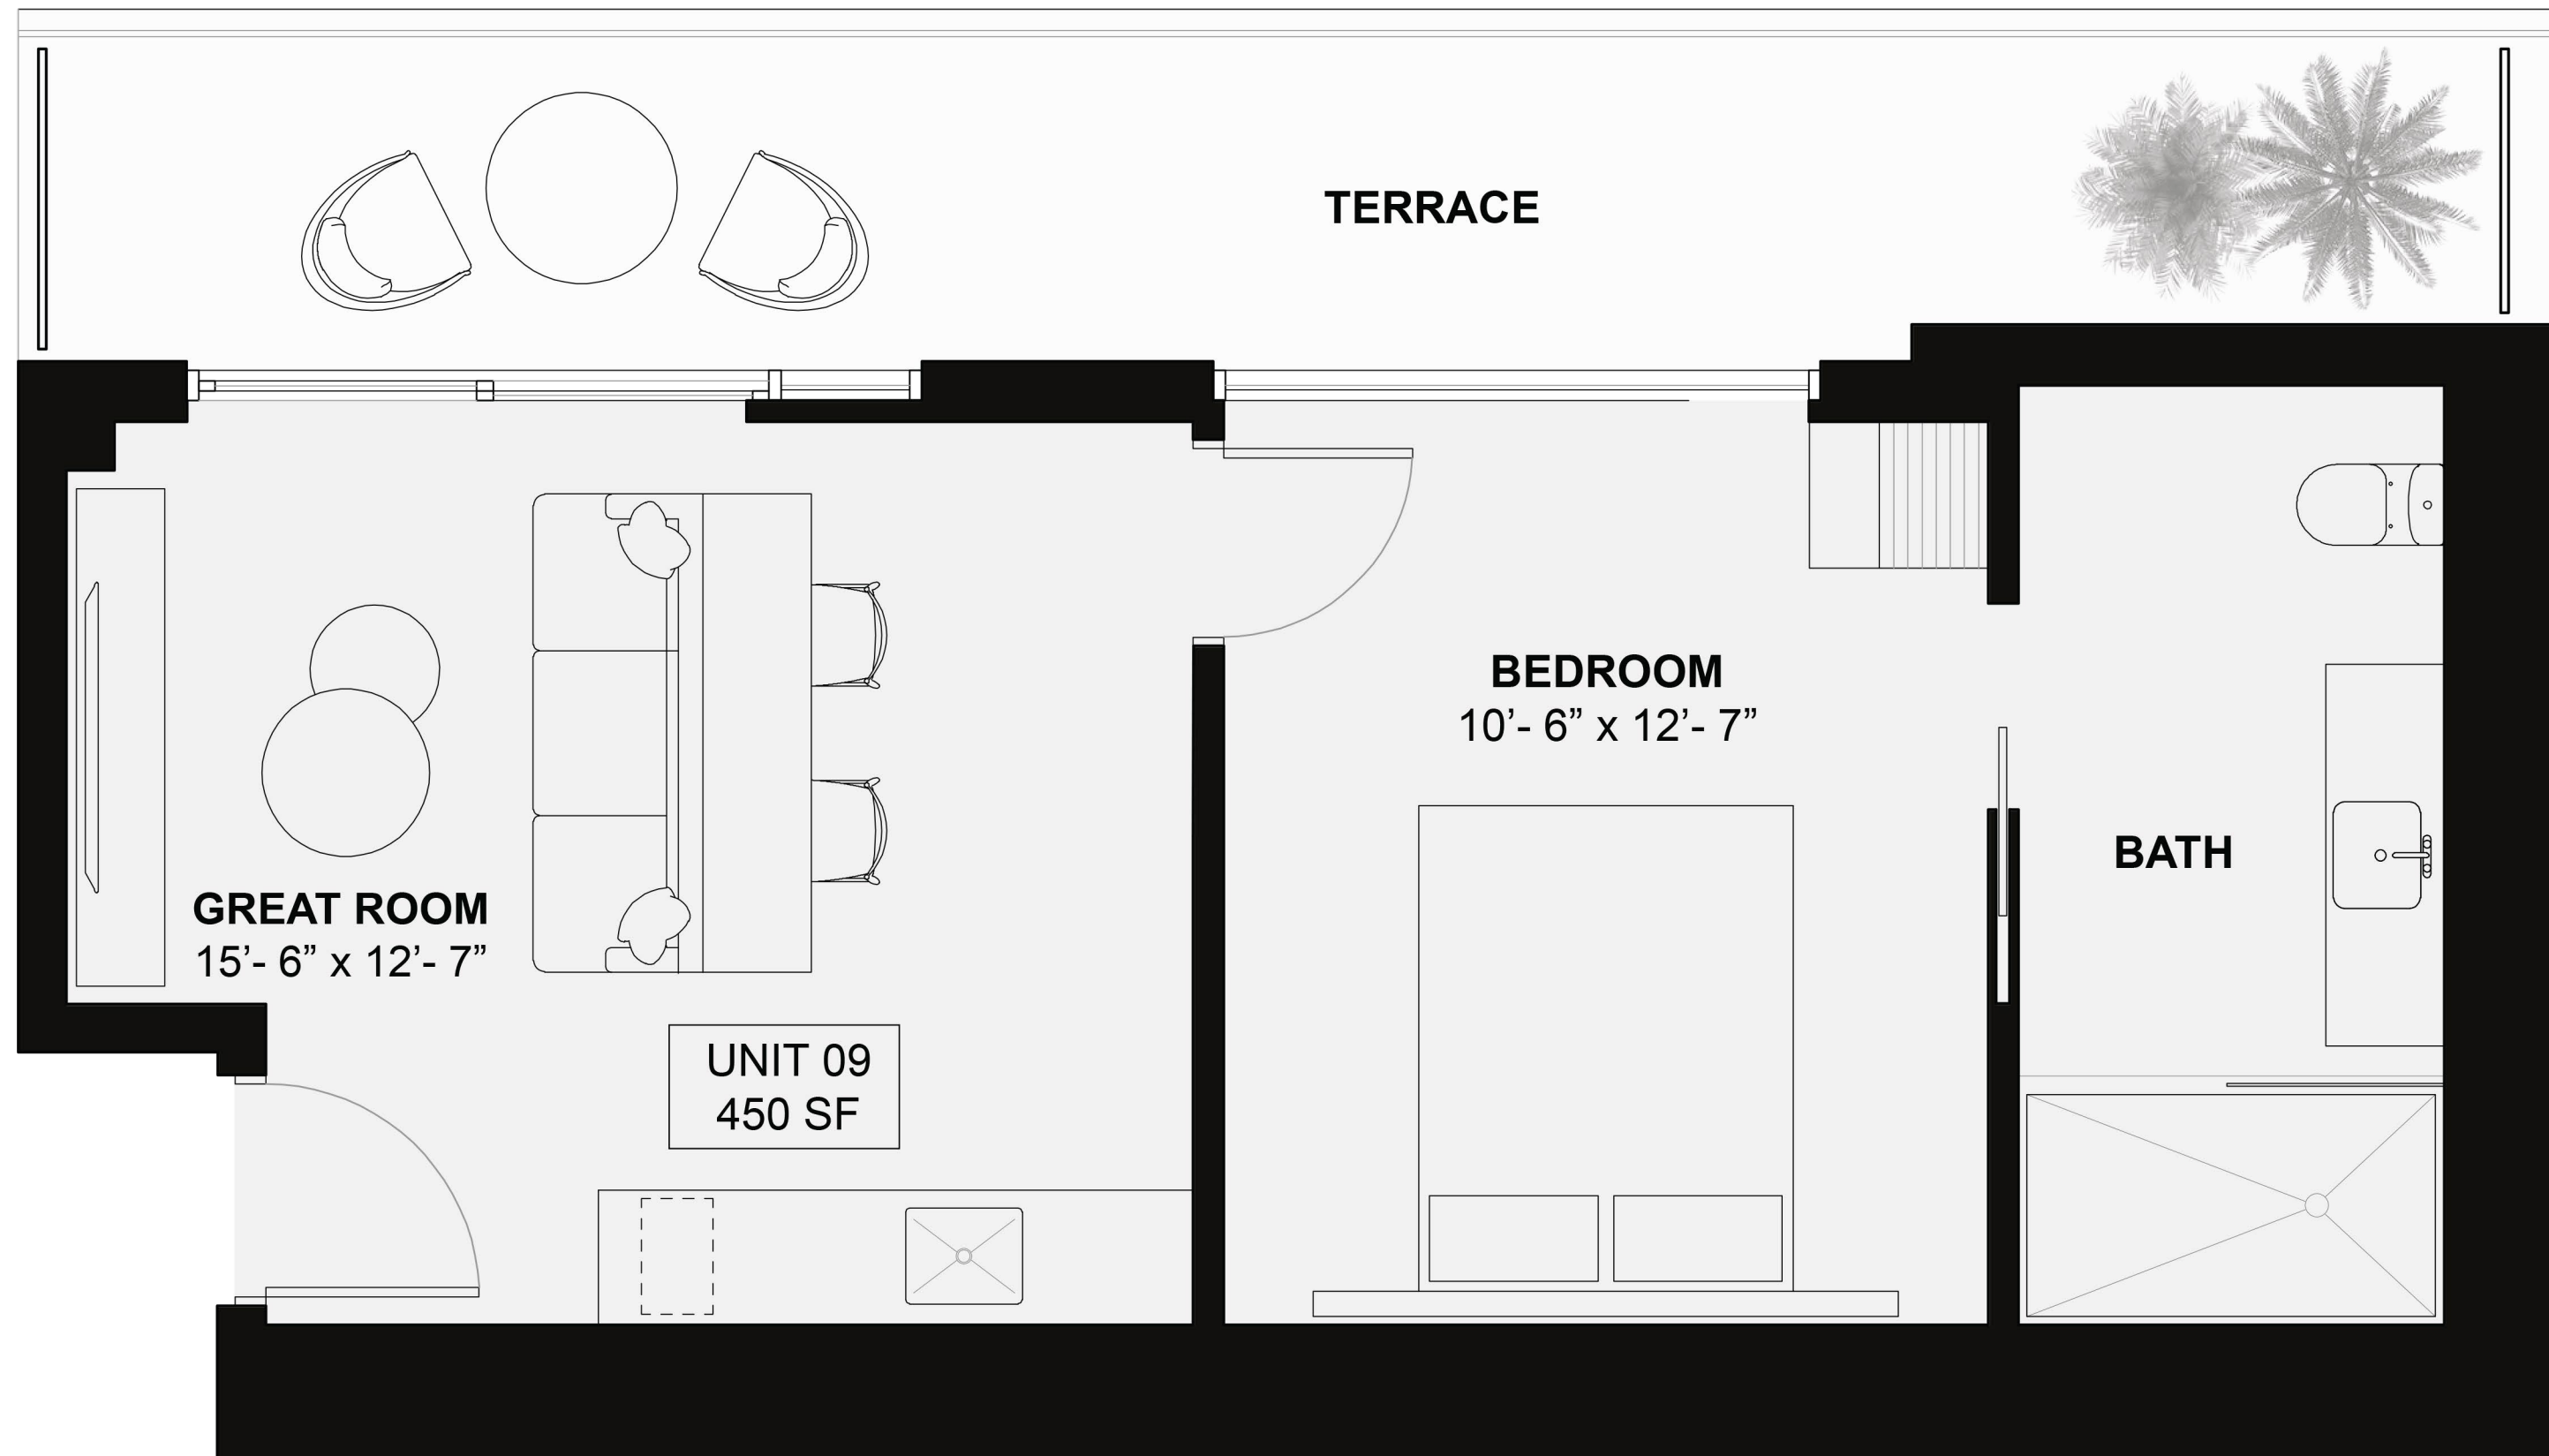

UNE 05

RESIDENCE 05

SOUTH EAST

*1 Bedroom, 1 Bathroom
Interior 540 SF / 51 M²
Terrace
5th, 6th and 24th Floors 125 SF / 12 M²
7th - 23rd Floors 127 SF / 12 M²*

UNIT 07
620 SF

RESIDENCE 07

SOUTH WEST

1 Bedroom, 1 Bathroom
Interior 620 SF / 58 M²
Terrace
5th, 6th and 24th Floors 425 SF / 40 M²
7th - 23rd Floors 375 SF / 35 M²

UNE 07

UNE 08

RESIDENCE 08

WEST

1 Bedroom, 1 Bathroom
Interior 450 SF / 42 M²
Terrace
5th, 6th and 24th Floors 160 SF / 15 M²
7th - 23rd Floors 170 SF / 16 M²

UNE 09

RESIDENCE 09

WEST

1 Bedroom, 1 Bathroom
 Interior 450 SF / 42 M²
 Terrace
 5th, 6th and 24th Floors 160 SF / 15 M²
 7th - 23rd Floors 170 SF / 16 M²

UNIT 01
610 SF

RESIDENCE 01

NORTH WEST

1 Bedroom, 1 Bathroom
 Interior 610 SF / 57 M²
 Terrace
 5th, 6th and 24th Floors 135 SF / 13 M²
 7th - 23rd Floors 157 SF / 15 M²

RESIDENCE 02

NORTH EAST

2 Bedroom, 2 Bathroom
Interior 825 SF / 77 M²
Terrace
5, 6th and 24th Floors 355 SF / 33 M²
7th - 23rd Floors 320 SF / 30 M²

RESIDENCE 06

SOUTH EAST

2 Bedroom, 2 Bathroom
Interior 855 SF / 80 M²
Terrace
5, 6th and 24th Floors 365 SF / 34 M²
7th - 23rd Floors 305 SF / 28 M²