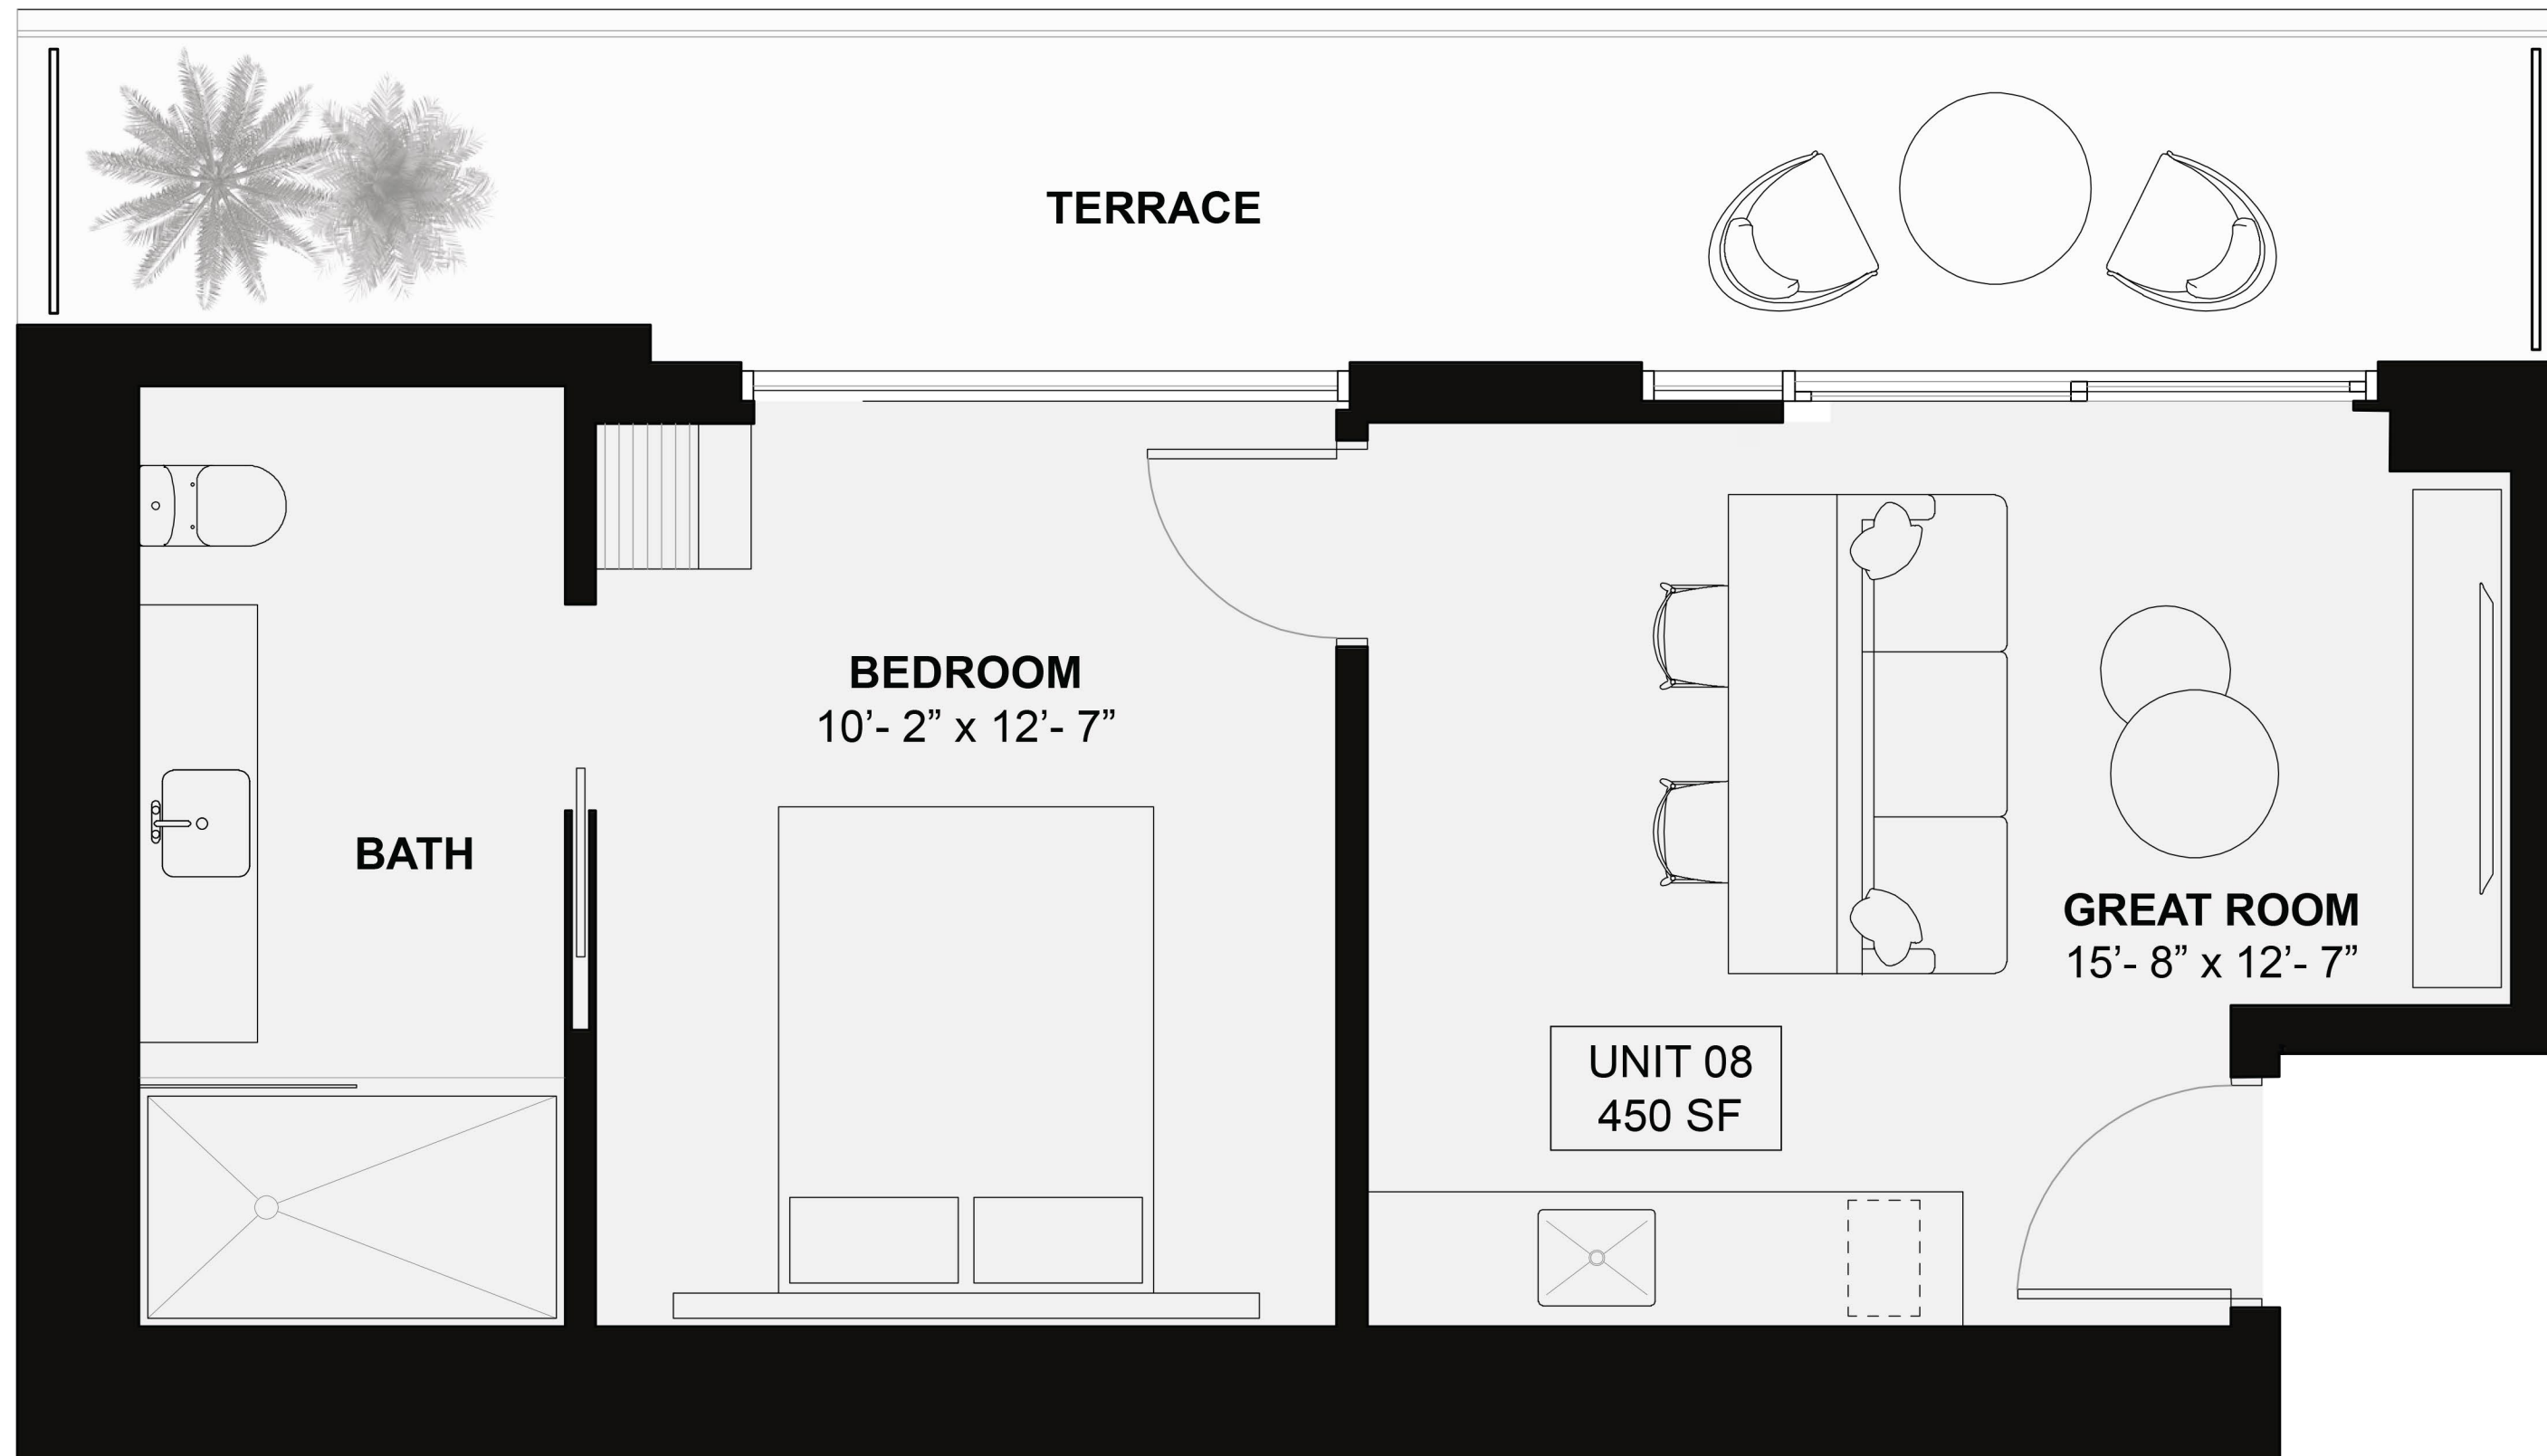

UNE 03

RESIDENCE 03

NORTH EAST

*1 Bedroom, 1 Bathroom
Interior 540 SF / 50 M²
Terrace
5th, 6th and 24th Floors 125 SF / 12 M²
7th - 23rd Floors 127 SF / 12 M²*

UNE 04

RESIDENCE 04

EAST

1 Bedroom, 1 Bathroom
Interior 540 SF / 50 M²
Terrace
5th, 6th and 24th Floors 125 SF / 12 M²
7th - 23rd Floors 127 SF / 12 M²

UNE 05

RESIDENCE 05

SOUTH EAST

*1 Bedroom, 1 Bathroom
Interior 540 SF / 51 M²
Terrace
5th, 6th and 24th Floors 125 SF / 12 M²
7th - 23rd Floors 127 SF / 12 M²*

UNIT 07
620 SF

RESIDENCE 07

SOUTH WEST

1 Bedroom, 1 Bathroom
Interior 620 SF / 58 M²
Terrace
5th, 6th and 24th Floors 425 SF / 40 M²
7th - 23rd Floors 375 SF / 35 M²

UNE 07

UNE 08

RESIDENCE 08

WEST

1 Bedroom, 1 Bathroom
Interior 450 SF / 42 M²
Terrace
5th, 6th and 24th Floors 160 SF / 15 M²
7th - 23rd Floors 170 SF / 16 M²

UNE 09

RESIDENCE 09

WEST

RESIDENCE 02

NORTH EAST

2 Bedroom, 2 Bathroom
Interior 825 SF / 77 M²
Terrace
5, 6th and 24th Floors 355 SF / 33 M²
7th - 23rd Floors 320 SF / 30 M²

RESIDENCE 06

SOUTH EAST

2 Bedroom, 2 Bathroom
Interior 855 SF / 80 M²
Terrace
5, 6th and 24th Floors 365 SF / 34 M²
7th - 23rd Floors 305 SF / 28 M²