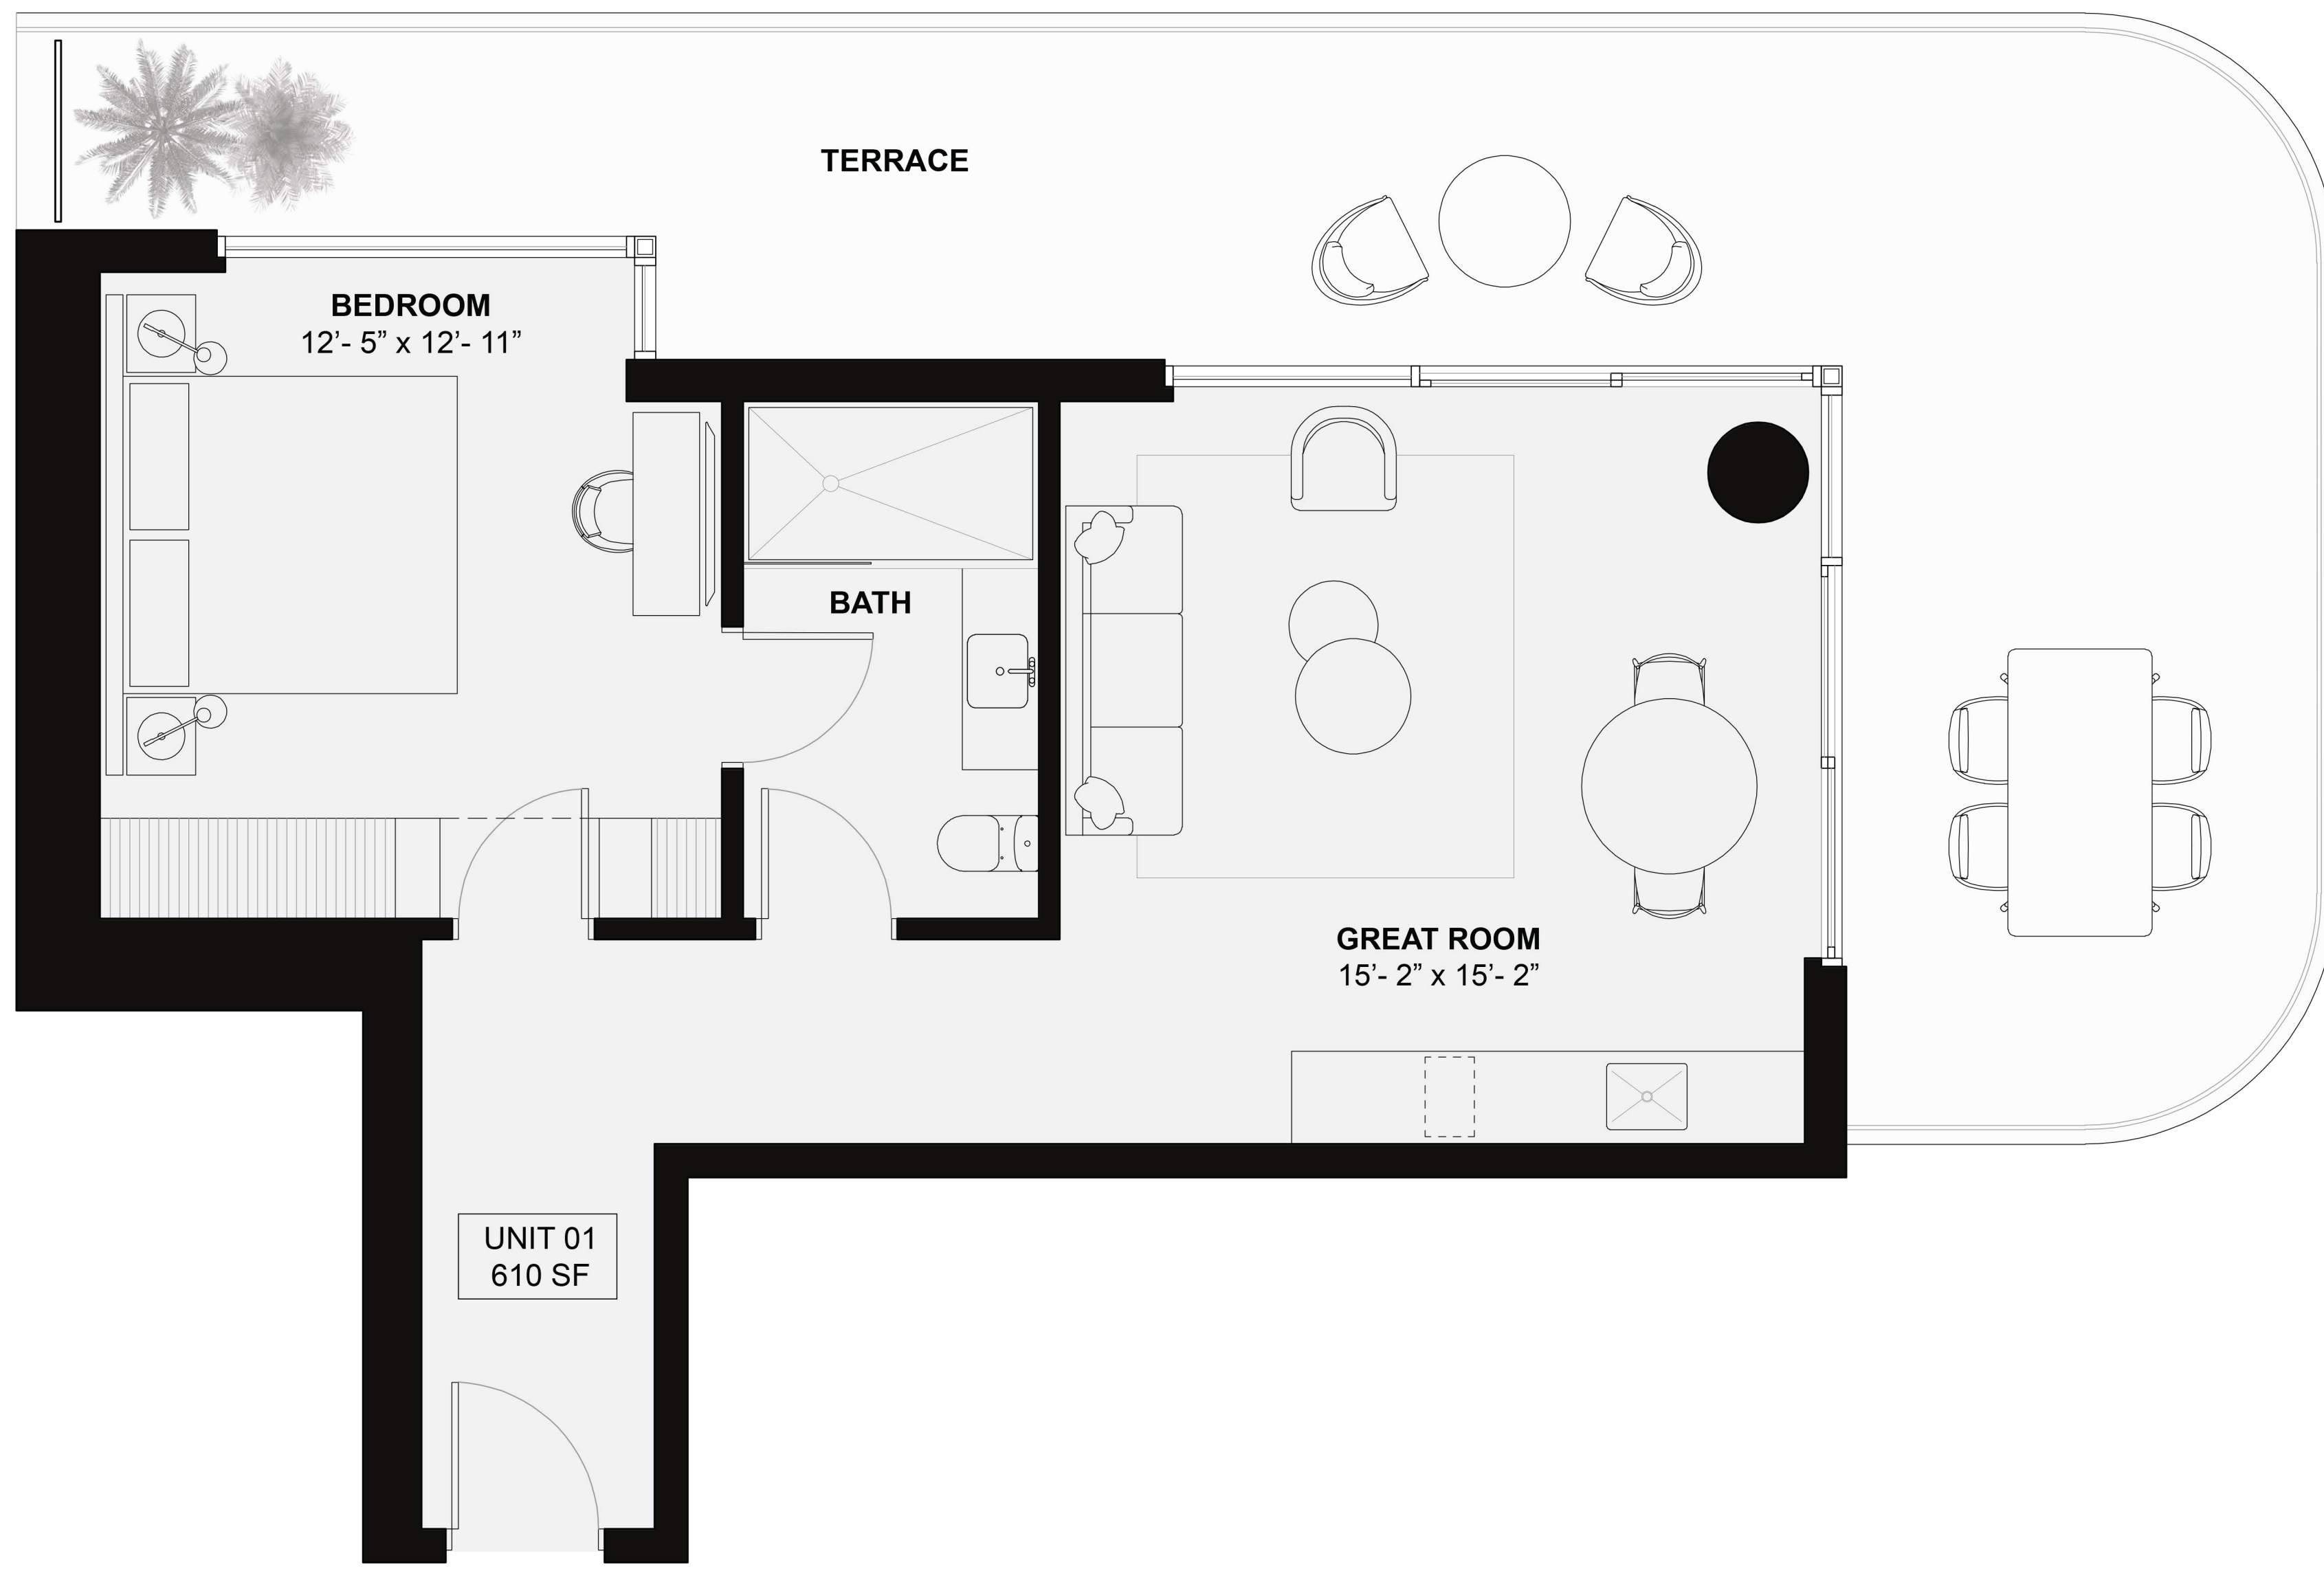

UNE 05

RESIDENCE 05

SOUTH EAST

*1 Bedroom, 1 Bathroom
Interior 540 SF / 51 M²
Terrace
5th, 6th and 24th Floors 125 SF / 12 M²
7th - 23rd Floors 127 SF / 12 M²*

UNIT 07
620 SF

RESIDENCE 07

SOUTH WEST

1 Bedroom, 1 Bathroom
Interior 620 SF / 58 M²
Terrace
5th, 6th and 24th Floors 425 SF / 40 M²
7th - 23rd Floors 375 SF / 35 M²

UNE 07

UNE 08

RESIDENCE 08

WEST

1 Bedroom, 1 Bathroom
Interior 450 SF / 42 M²
Terrace
5th, 6th and 24th Floors 160 SF / 15 M²
7th - 23rd Floors 170 SF / 16 M²

UNE 09

RESIDENCE 09

WEST

1 Bedroom, 1 Bathroom
 Interior 450 SF / 42 M²
 Terrace
 5th, 6th and 24th Floors 160 SF / 15 M²
 7th - 23rd Floors 170 SF / 16 M²

UNIT 01
610 SF

RESIDENCE 01

NORTH WEST

1 Bedroom, 1 Bathroom
 Interior 610 SF / 57 M²
 Terrace
 5th, 6th and 24th Floors 135 SF / 13 M²
 7th - 23rd Floors 157 SF / 15 M²

RESIDENCE 02

NORTH EAST

2 Bedroom, 2 Bathroom
Interior 825 SF / 77 M²
Terrace
5, 6th and 24th Floors 355 SF / 33 M²
7th - 23rd Floors 320 SF / 30 M²

RESIDENCE 06

SOUTH EAST

2 Bedroom, 2 Bathroom
Interior 855 SF / 80 M²
Terrace
5, 6th and 24th Floors 365 SF / 34 M²
7th - 23rd Floors 305 SF / 28 M²