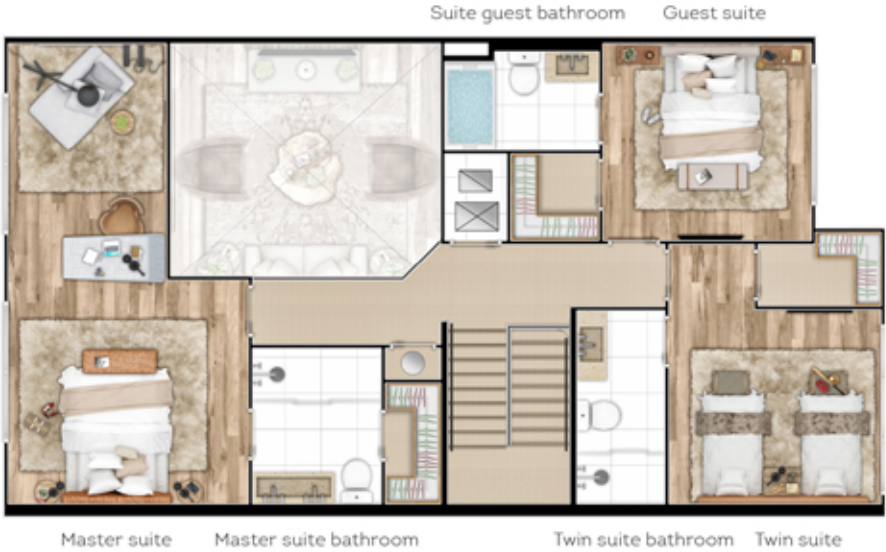

2nd floor

Metrics listed above are subject to change upon construction.