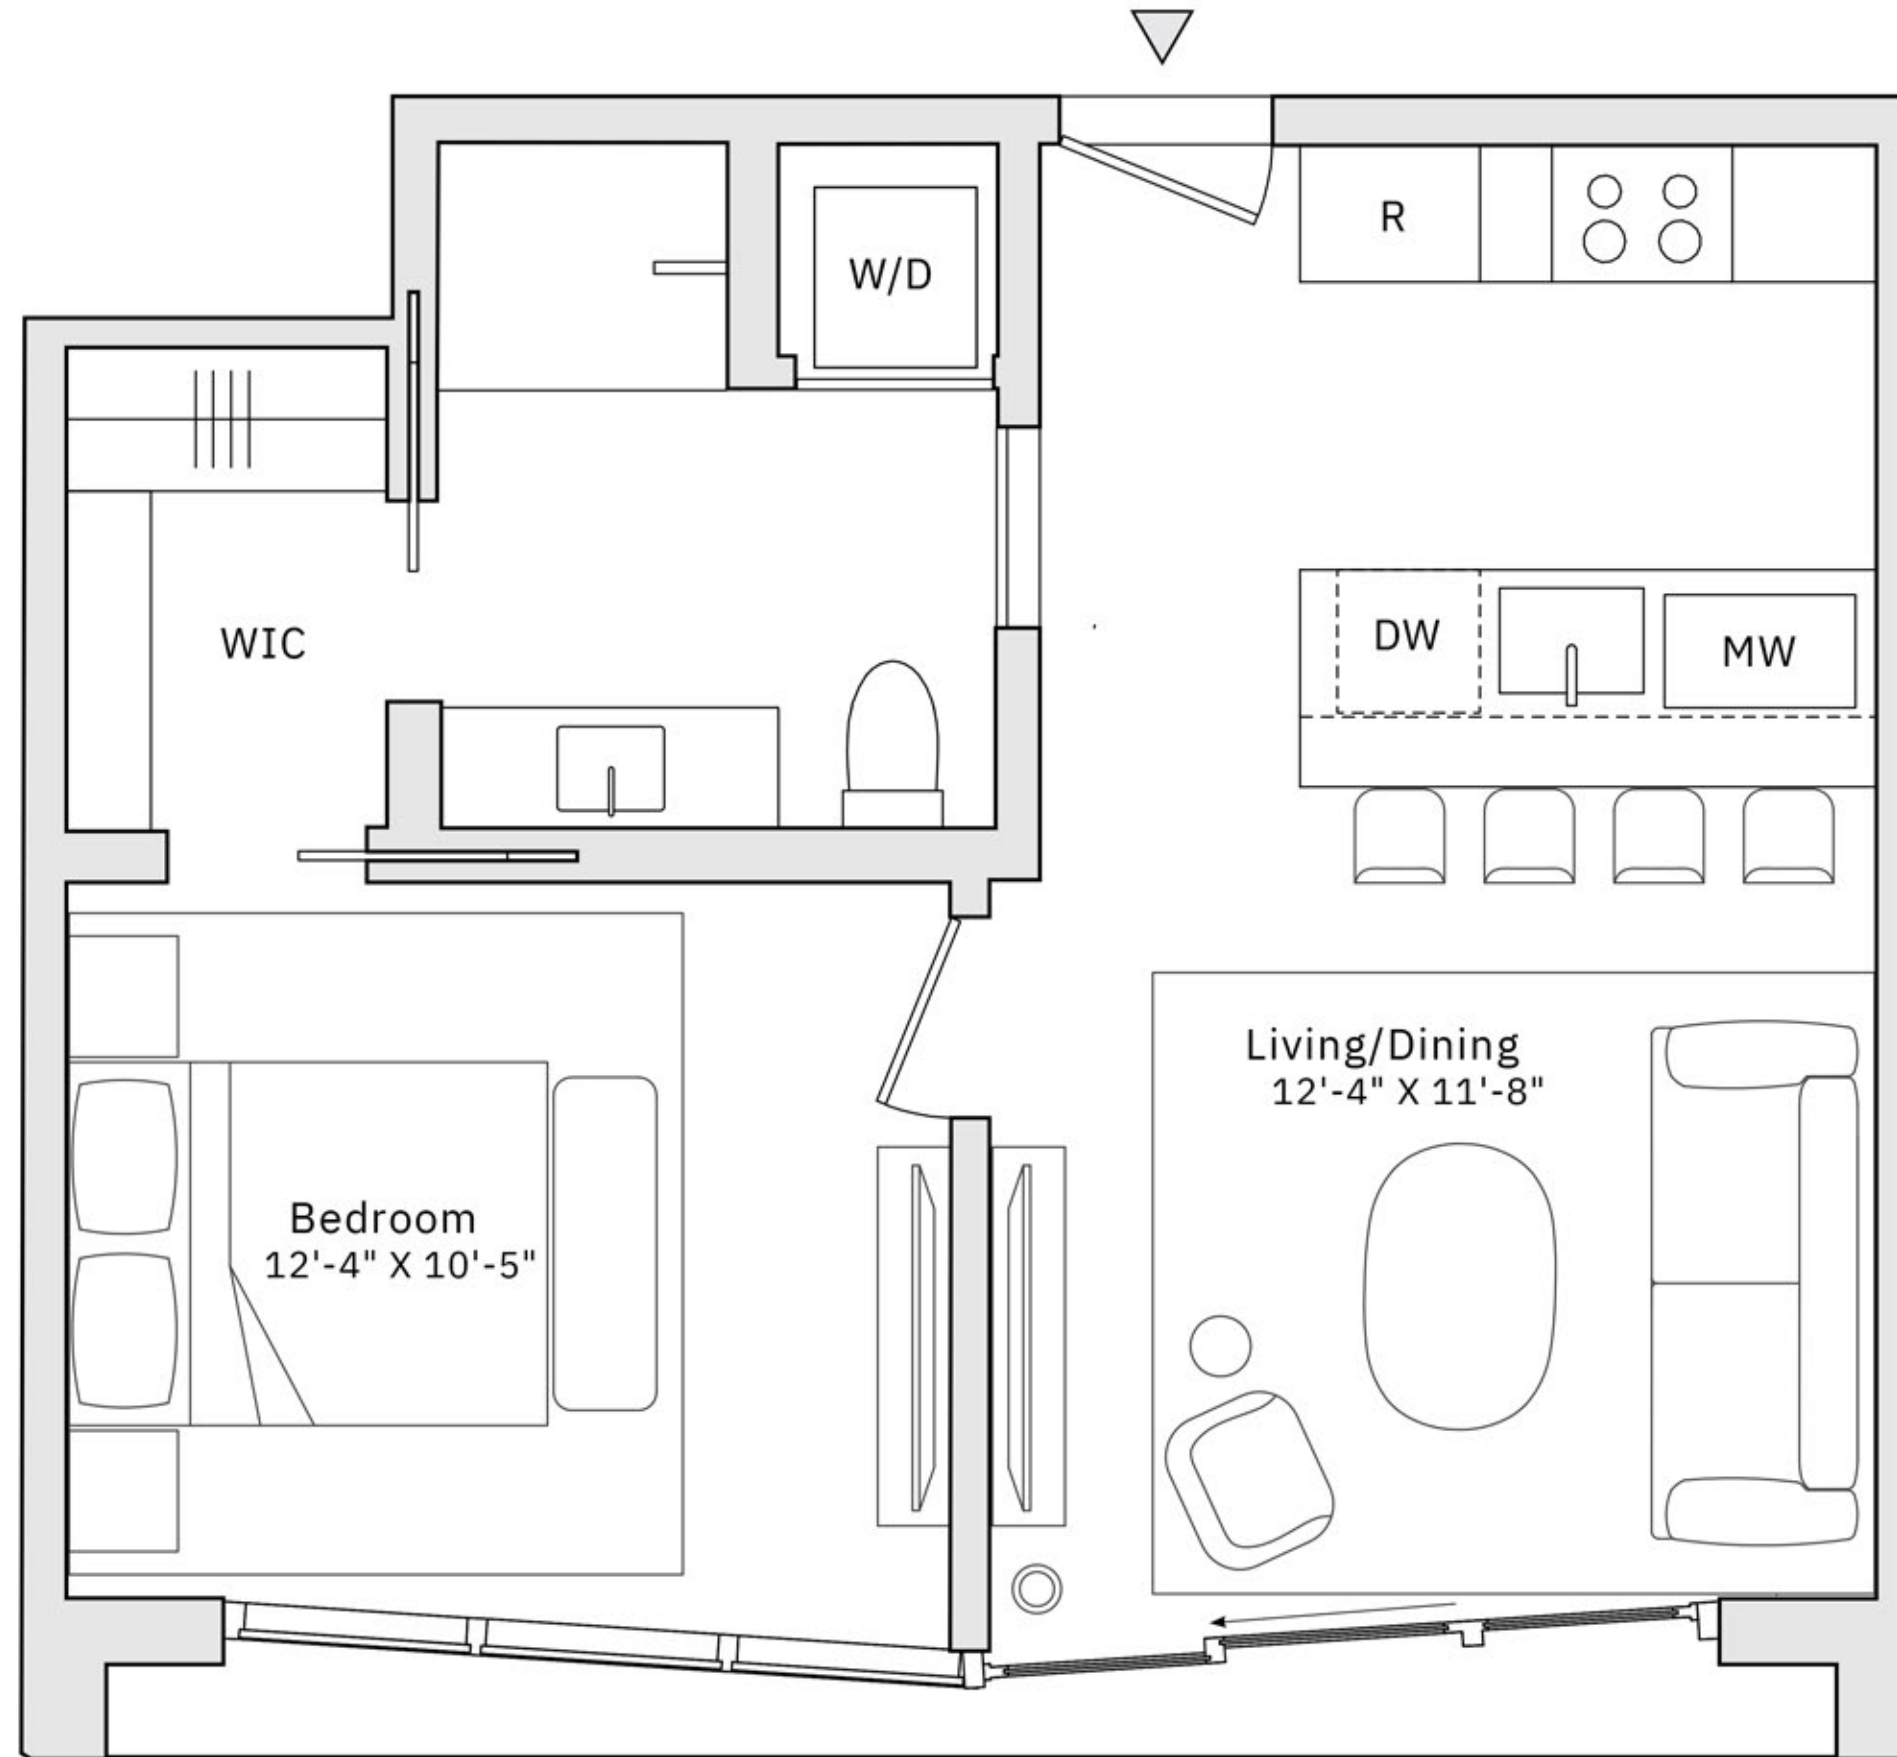

## RESIDENCE 607

1 Bedroom | 1 Bathroom  
Juliet Balcony  
West Exposure  
Interior: 572 SF

## RESIDENCE 610

Studio | 1 Bathroom

Juliet Balcony

South Exposure

Interior: 468 SF

## RESIDENCE 613

1 Bedroom | 1 Bathroom

Juliet Balcony

West Exposure

Interior: 573 SF