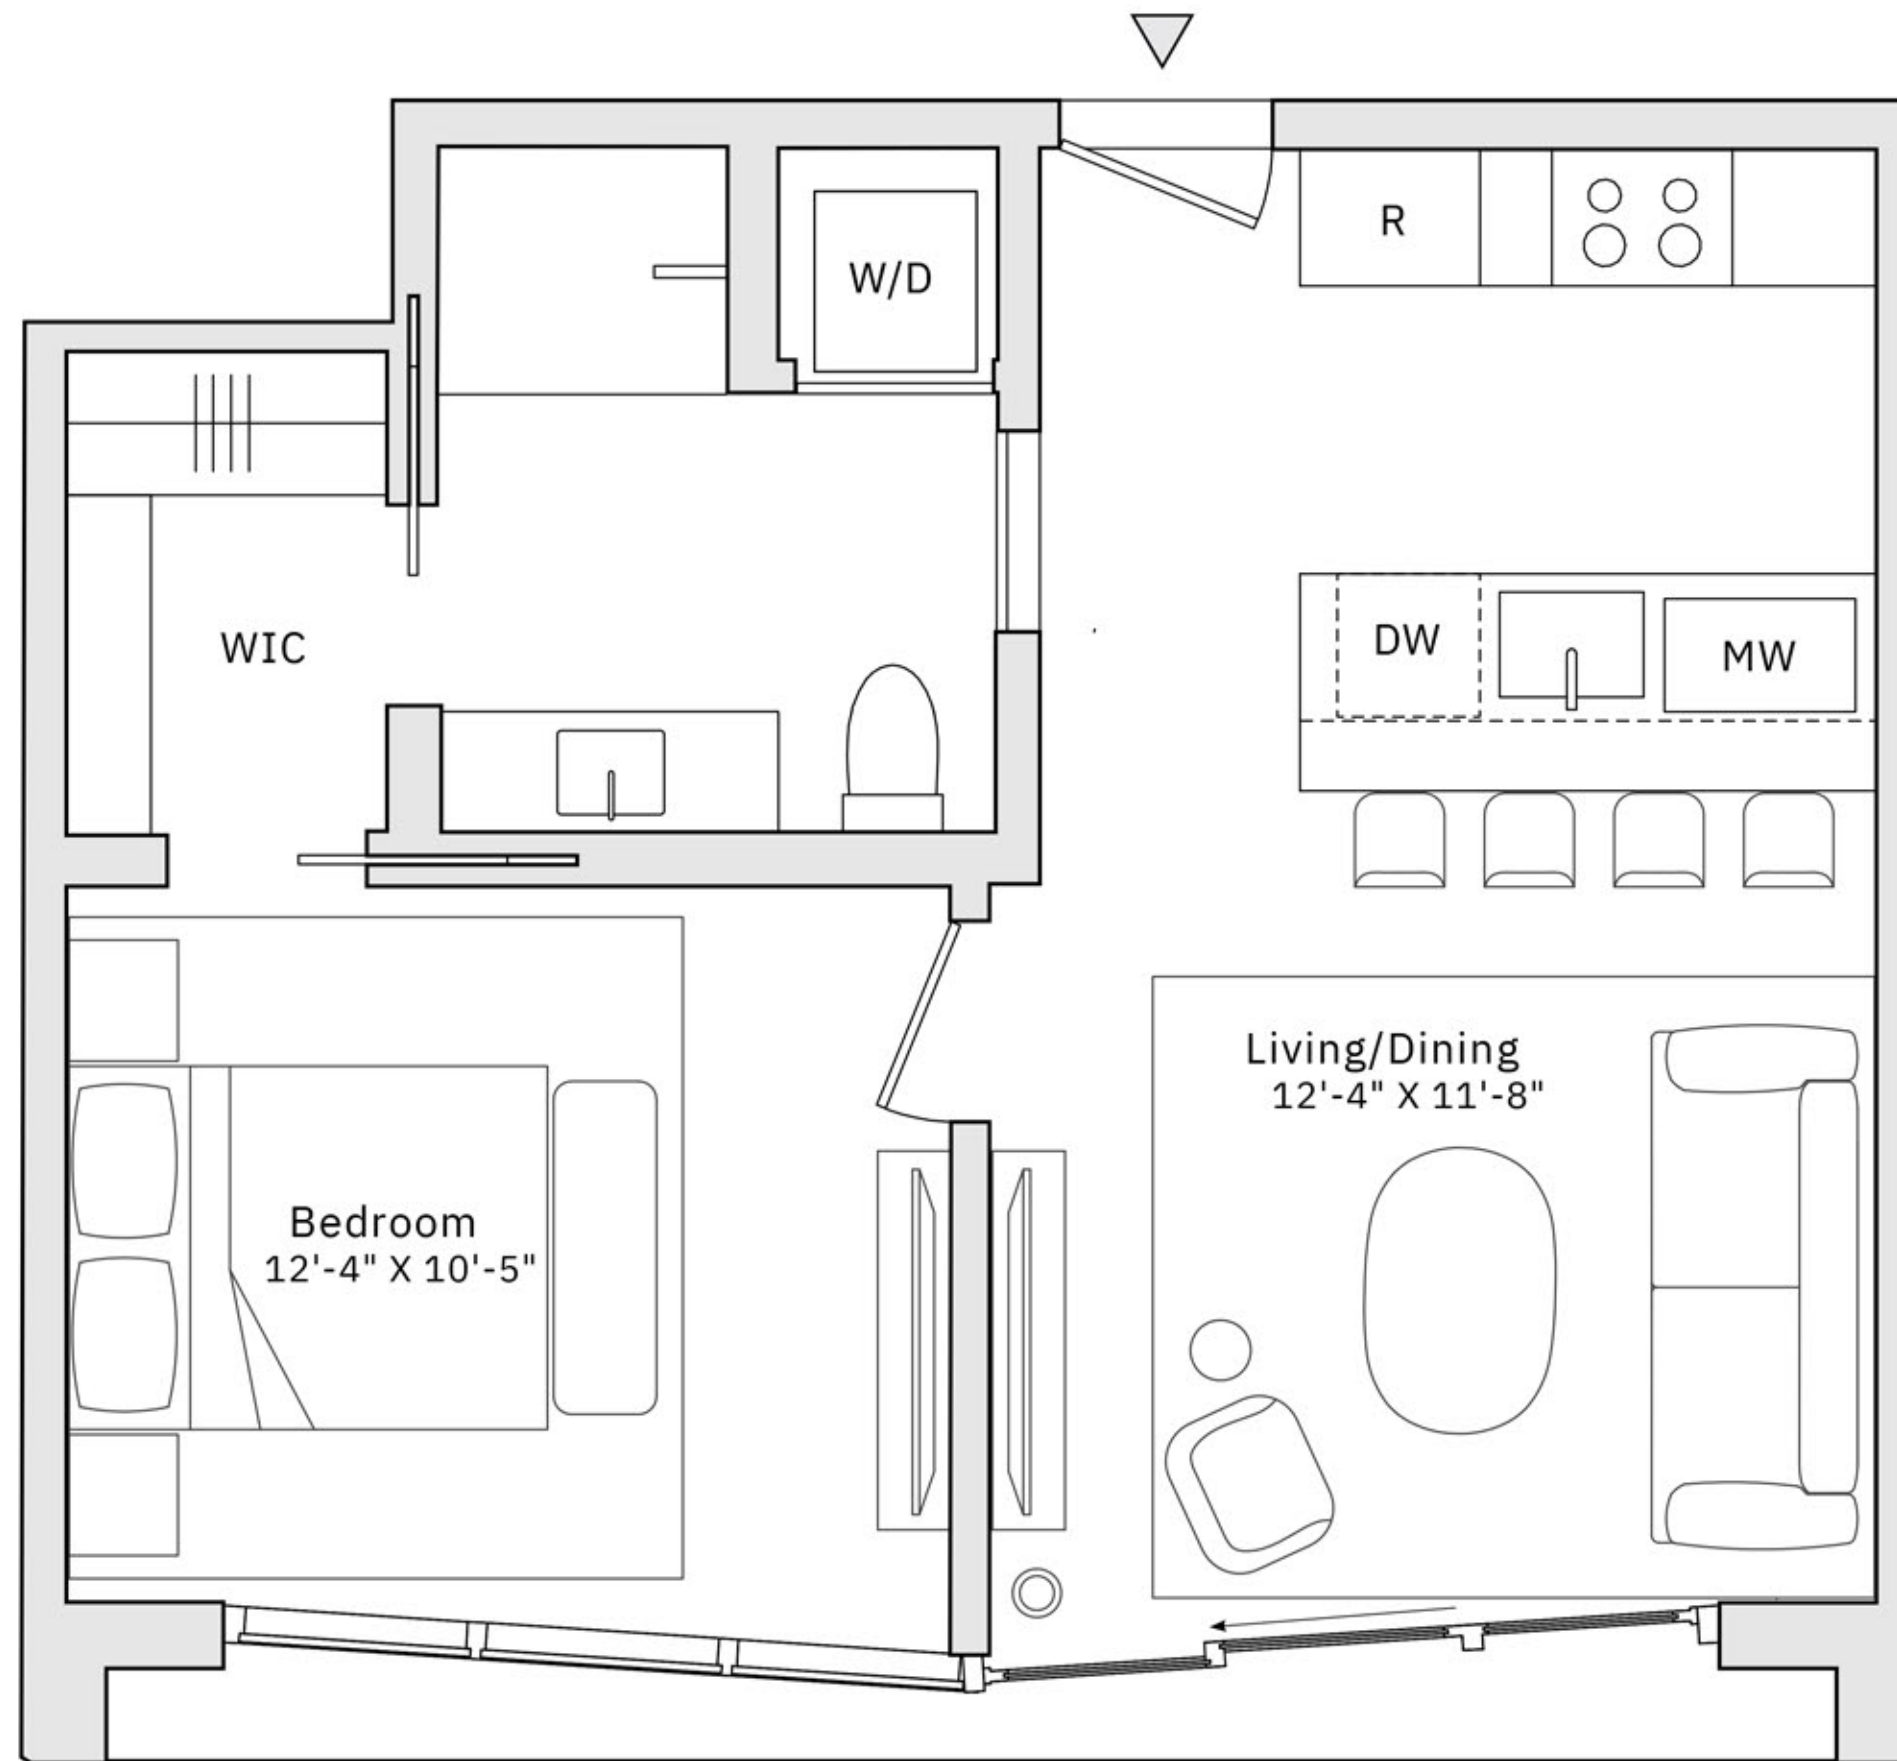

## RESIDENCE 607

1 Bedroom | 1 Bathroom  
Juliet Balcony  
West Exposure  
Interior: 572 SF

## RESIDENCE 610

Studio | 1 Bathroom

Juliet Balcony

South Exposure

Interior: 468 SF

## RESIDENCE 613

1 Bedroom | 1 Bathroom

Juliet Balcony

West Exposure

Interior: 573 SF

## RESIDENCE 627

1 Bedroom | 1 Bathroom  
Juliet Balcony  
West Exposure  
Interior: 572 SF