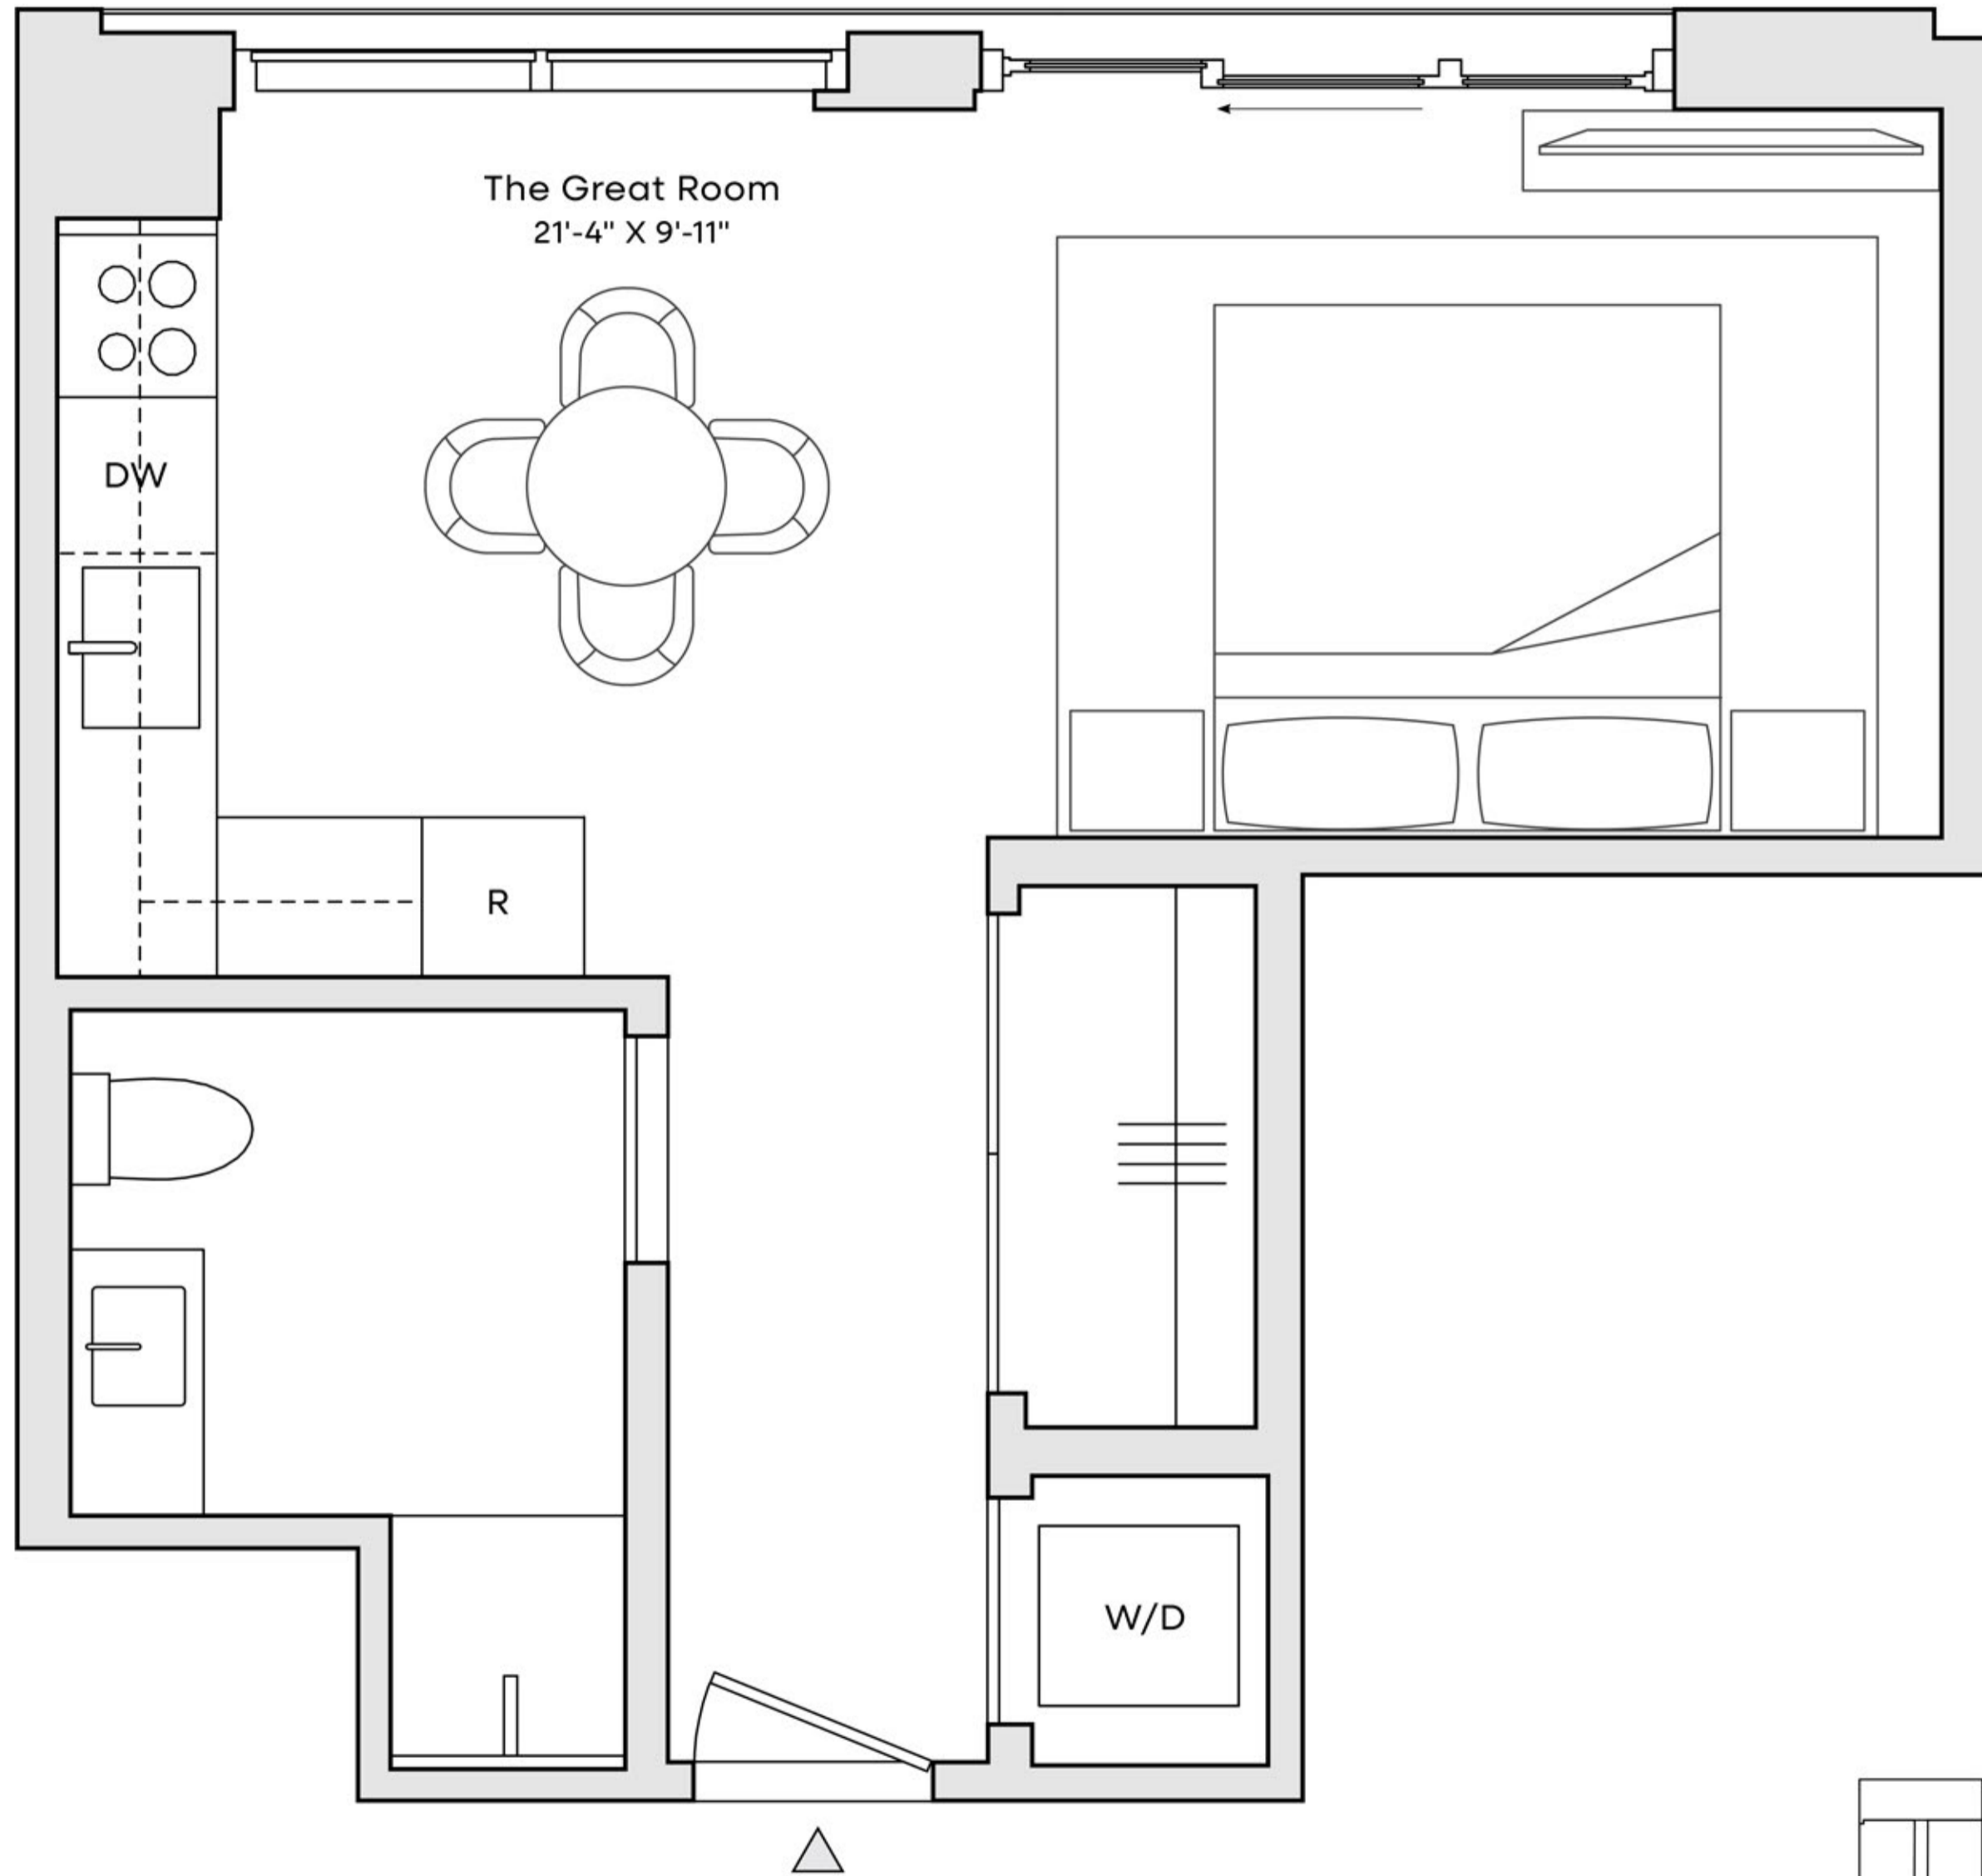

## RESIDENCE 703

1 Bedroom | 1 Bathroom

Juliet Balcony

South Exposure

Interior: 623 SF | 57.87 M2

# THE CLOUD ONE

HOTEL & RESIDENCES

Wynwood

RESIDENCE 716

Floor 7

Studio | 1 Bathroom

Juliet Balcony

East Exposure

Interior: 439 SF | 40.78 M<sup>2</sup>

SCALE: 1/2" = 1'