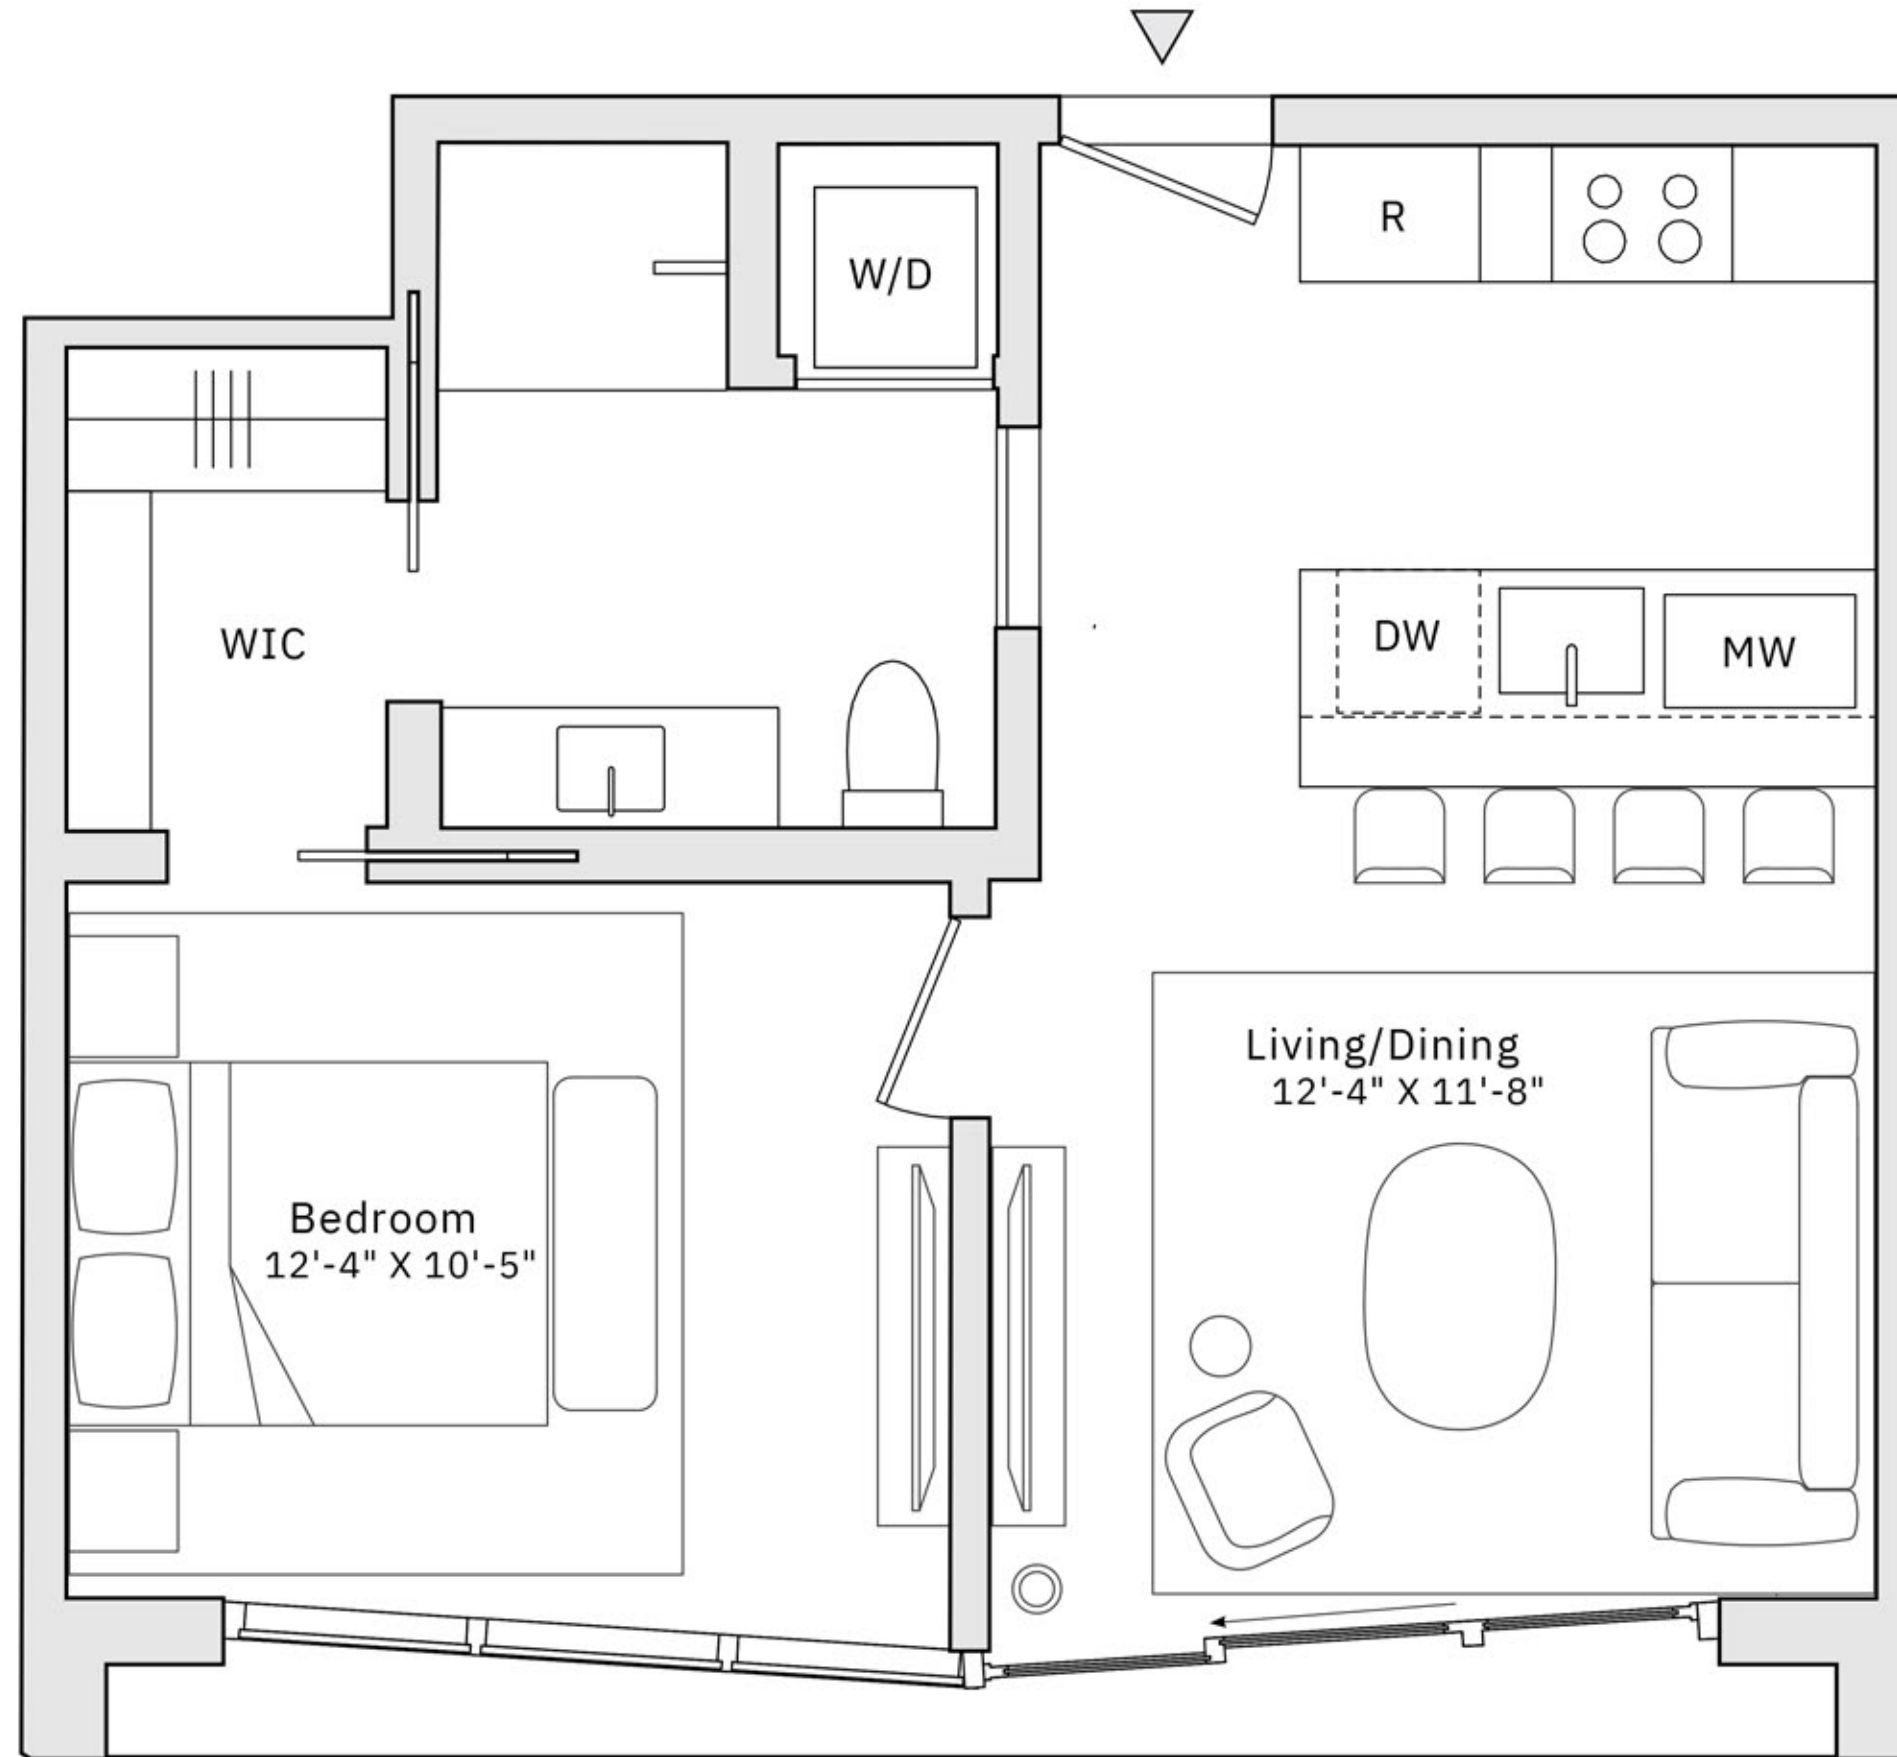

## RESIDENCE 607

1 Bedroom | 1 Bathroom  
Juliet Balcony  
West Exposure  
Interior: 572 SF

## RESIDENCE 610

Studio | 1 Bathroom

Juliet Balcony

South Exposure

Interior: 468 SF

## RESIDENCE 721

Floor 7

1 Bedroom | 1 Bathroom

Juliet Balcony

West Exposure Interior:

571 SF | 53.05 M2

## RESIDENCE 724

Floor 7

Studio | 1 Bathroom  
Juliet Balcony  
South Exposure Interior:

479 SF | 44.48 M2