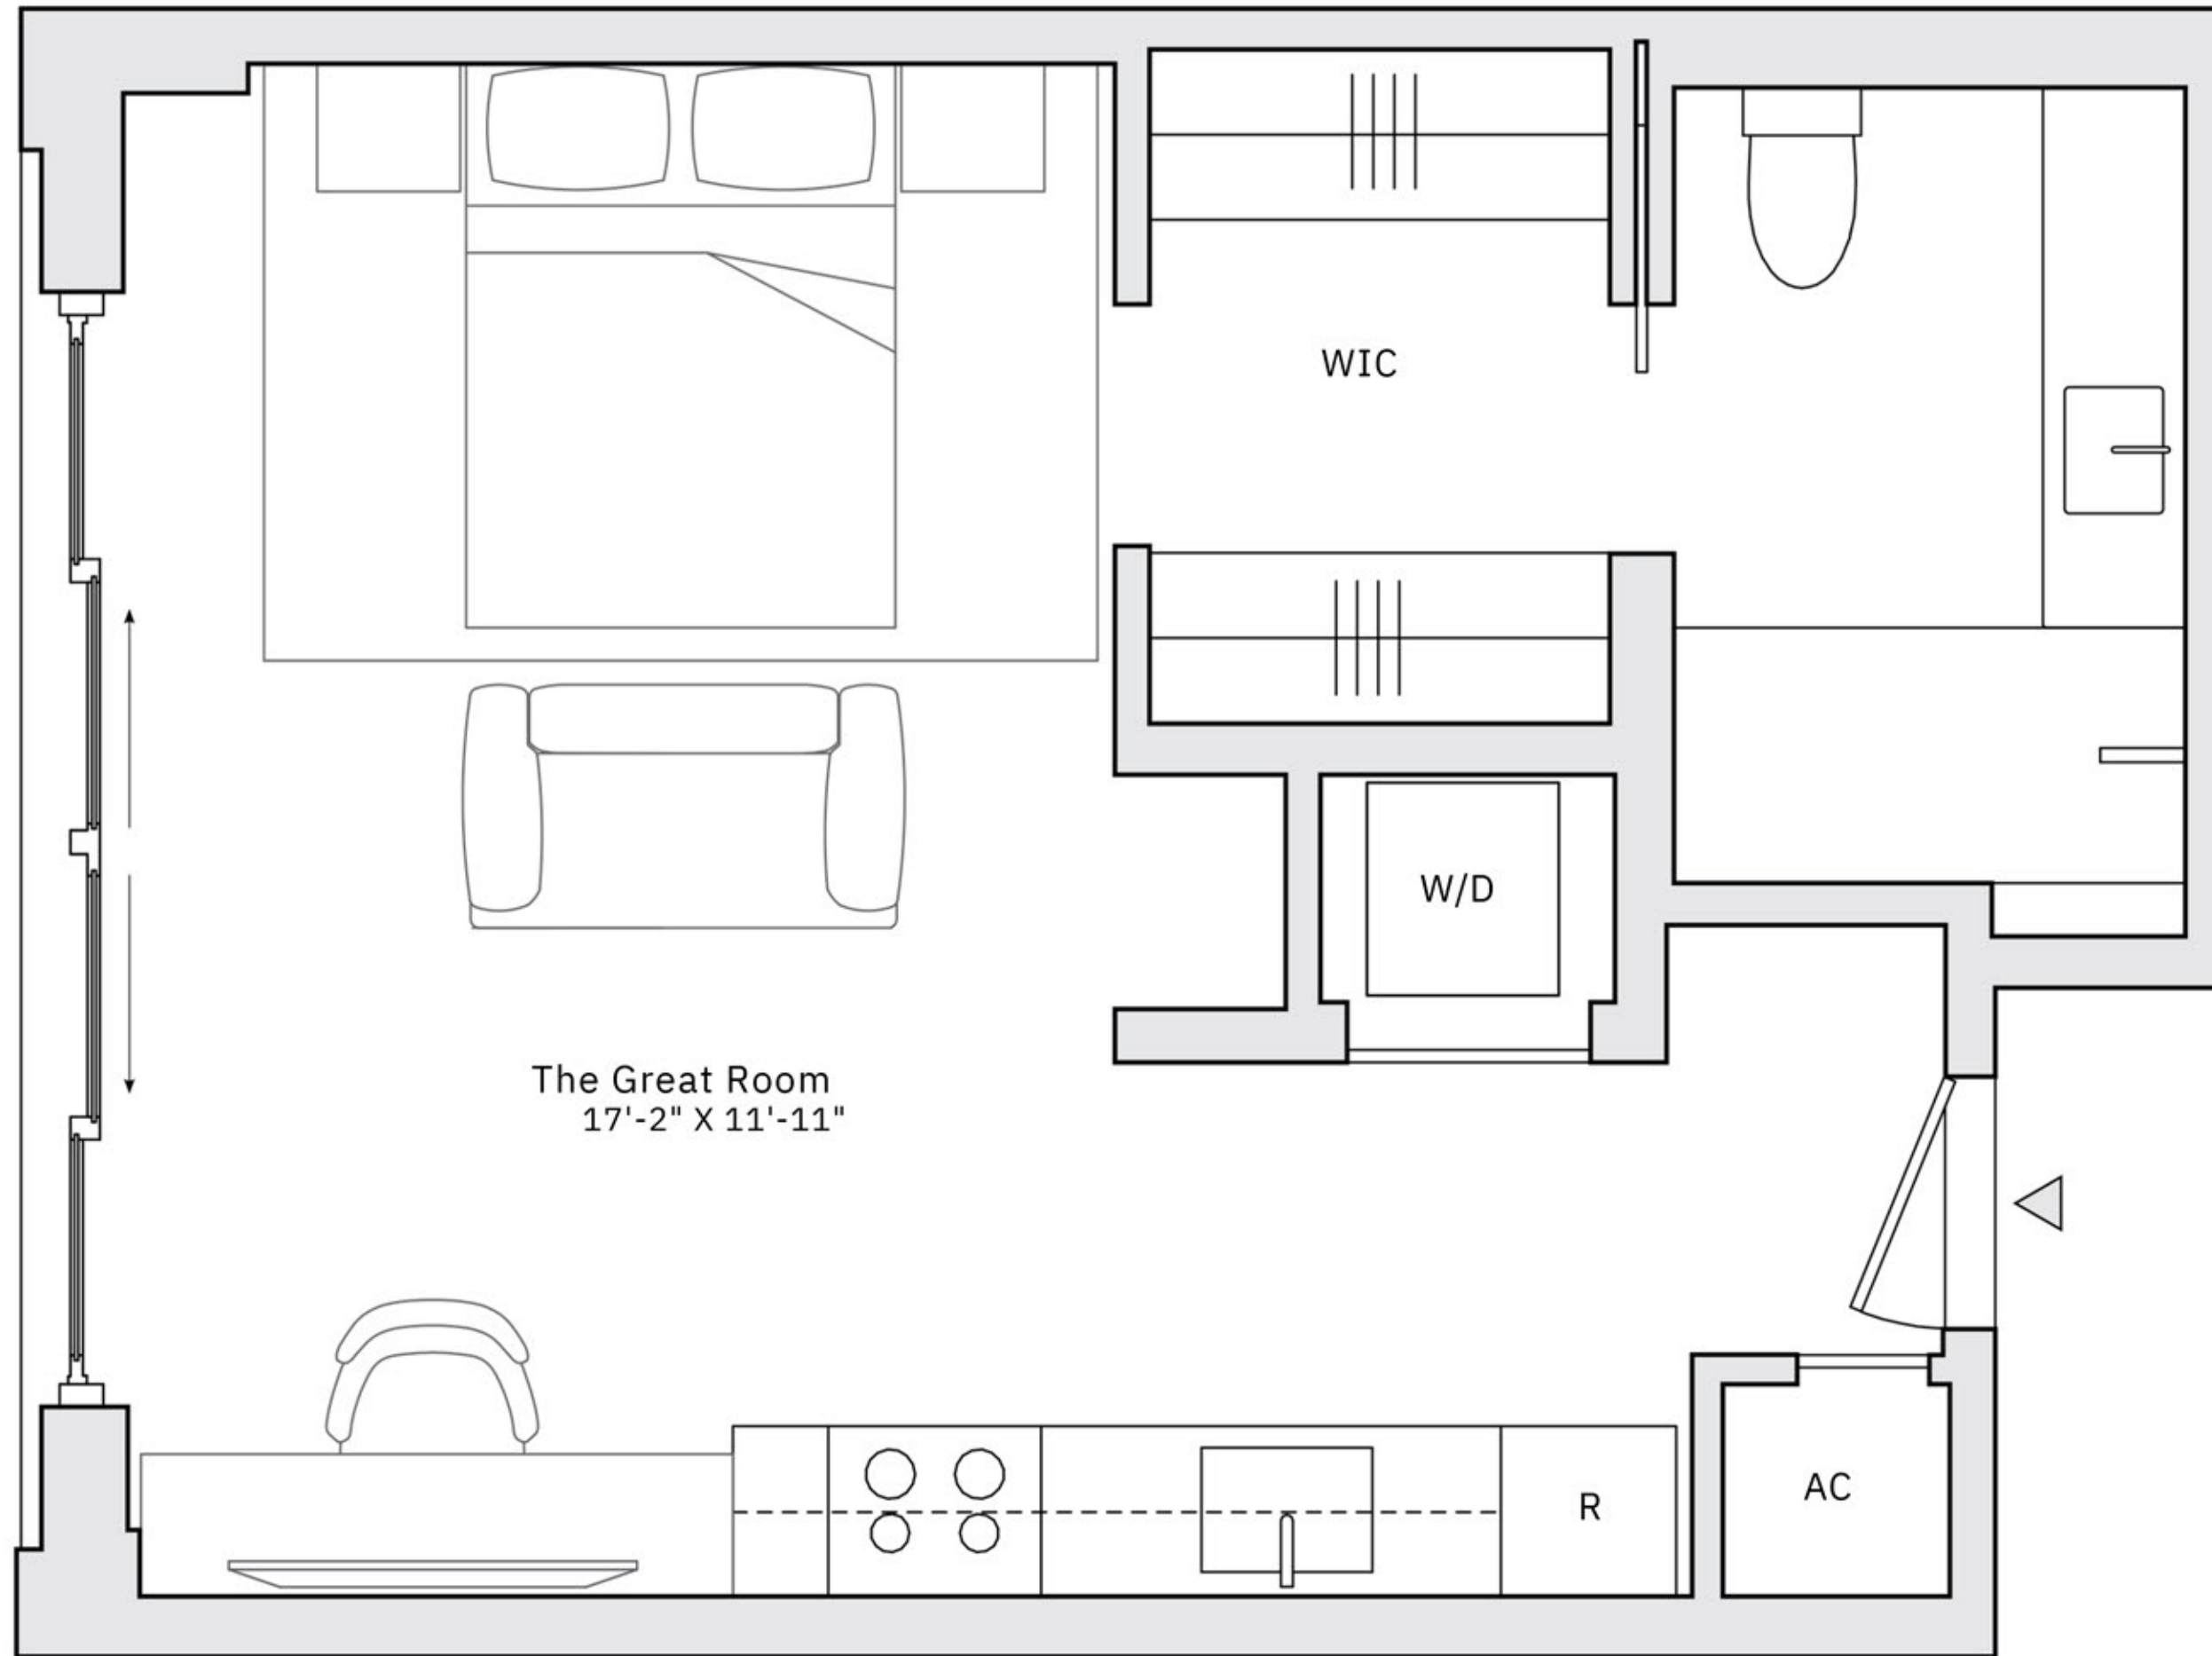

## RESIDENCE 607

1 Bedroom | 1 Bathroom  
Juliet Balcony  
West Exposure  
Interior: 572 SF

## RESIDENCE 610

Studio | 1 Bathroom

Juliet Balcony

South Exposure

Interior: 468 SF

## RESIDENCE 613

1 Bedroom | 1 Bathroom

Juliet Balcony

West Exposure

Interior: 573 SF