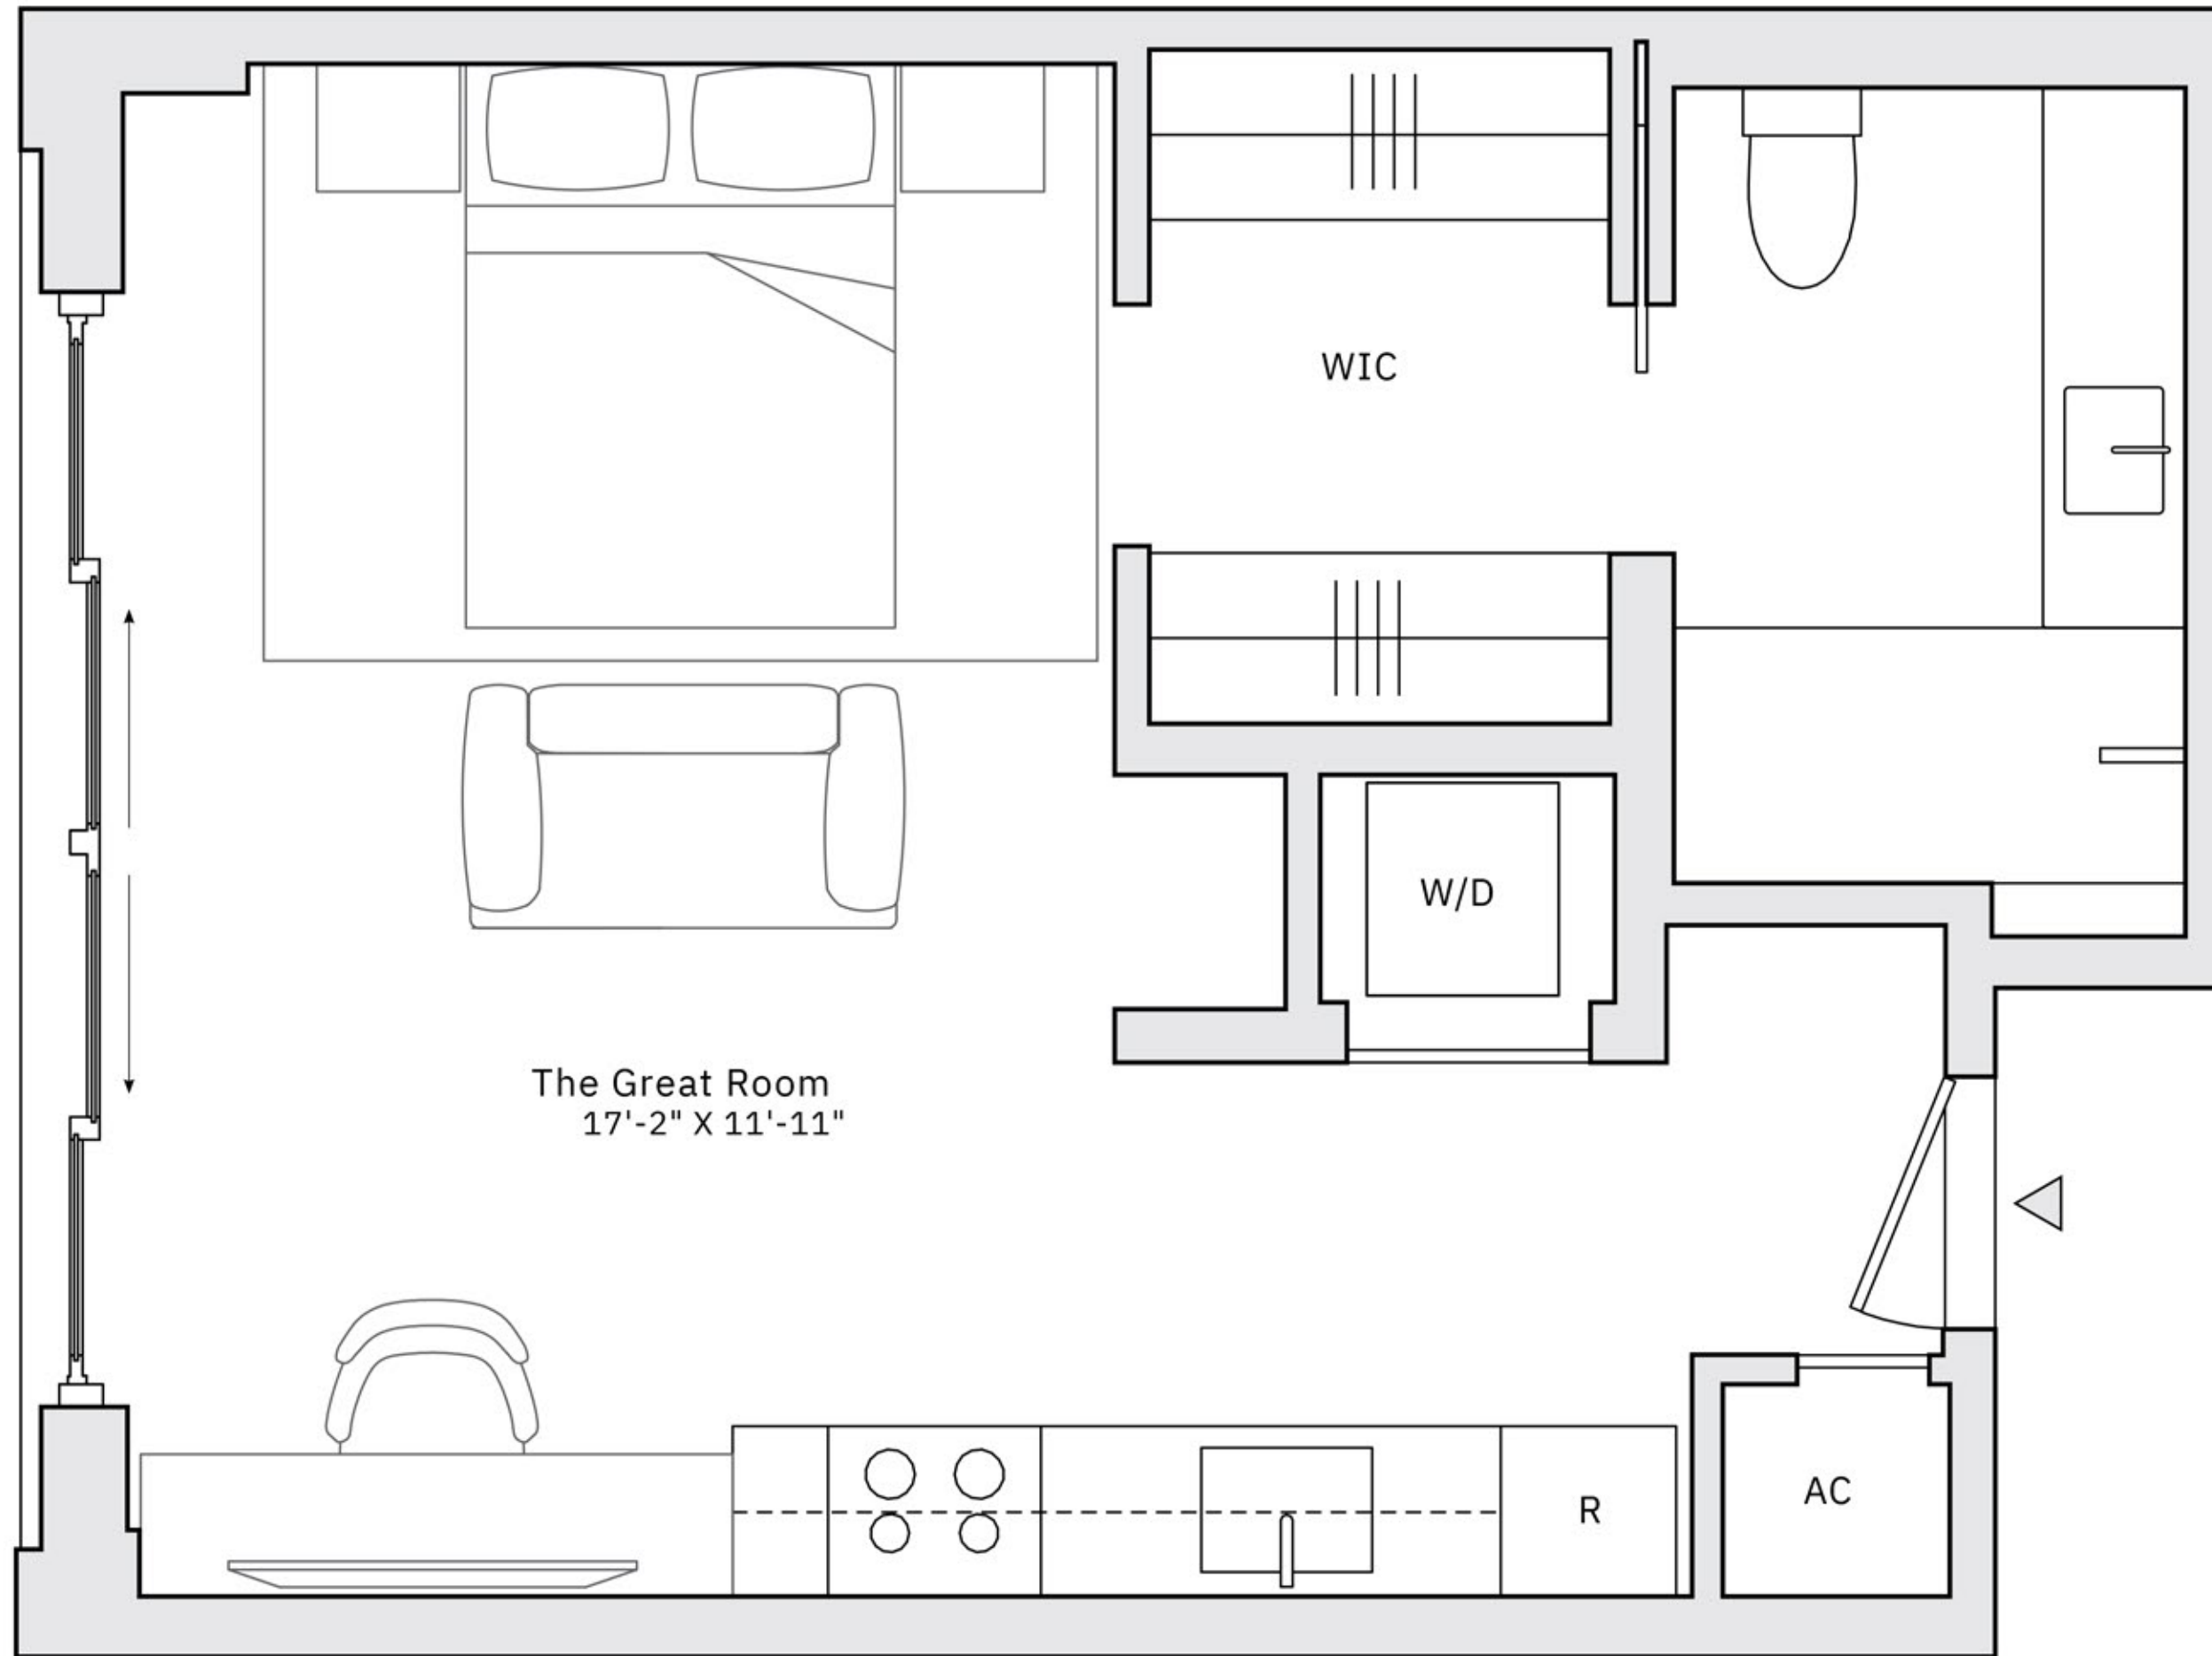

## RESIDENCE 721

Floor 7

1 Bedroom | 1 Bathroom

Juliet Balcony

West Exposure Interior:

571 SF | 53.05 M2

## RESIDENCE 724

Floor 7

Studio | 1 Bathroom  
Juliet Balcony  
South Exposure Interior:

479 SF | 44.48 M2