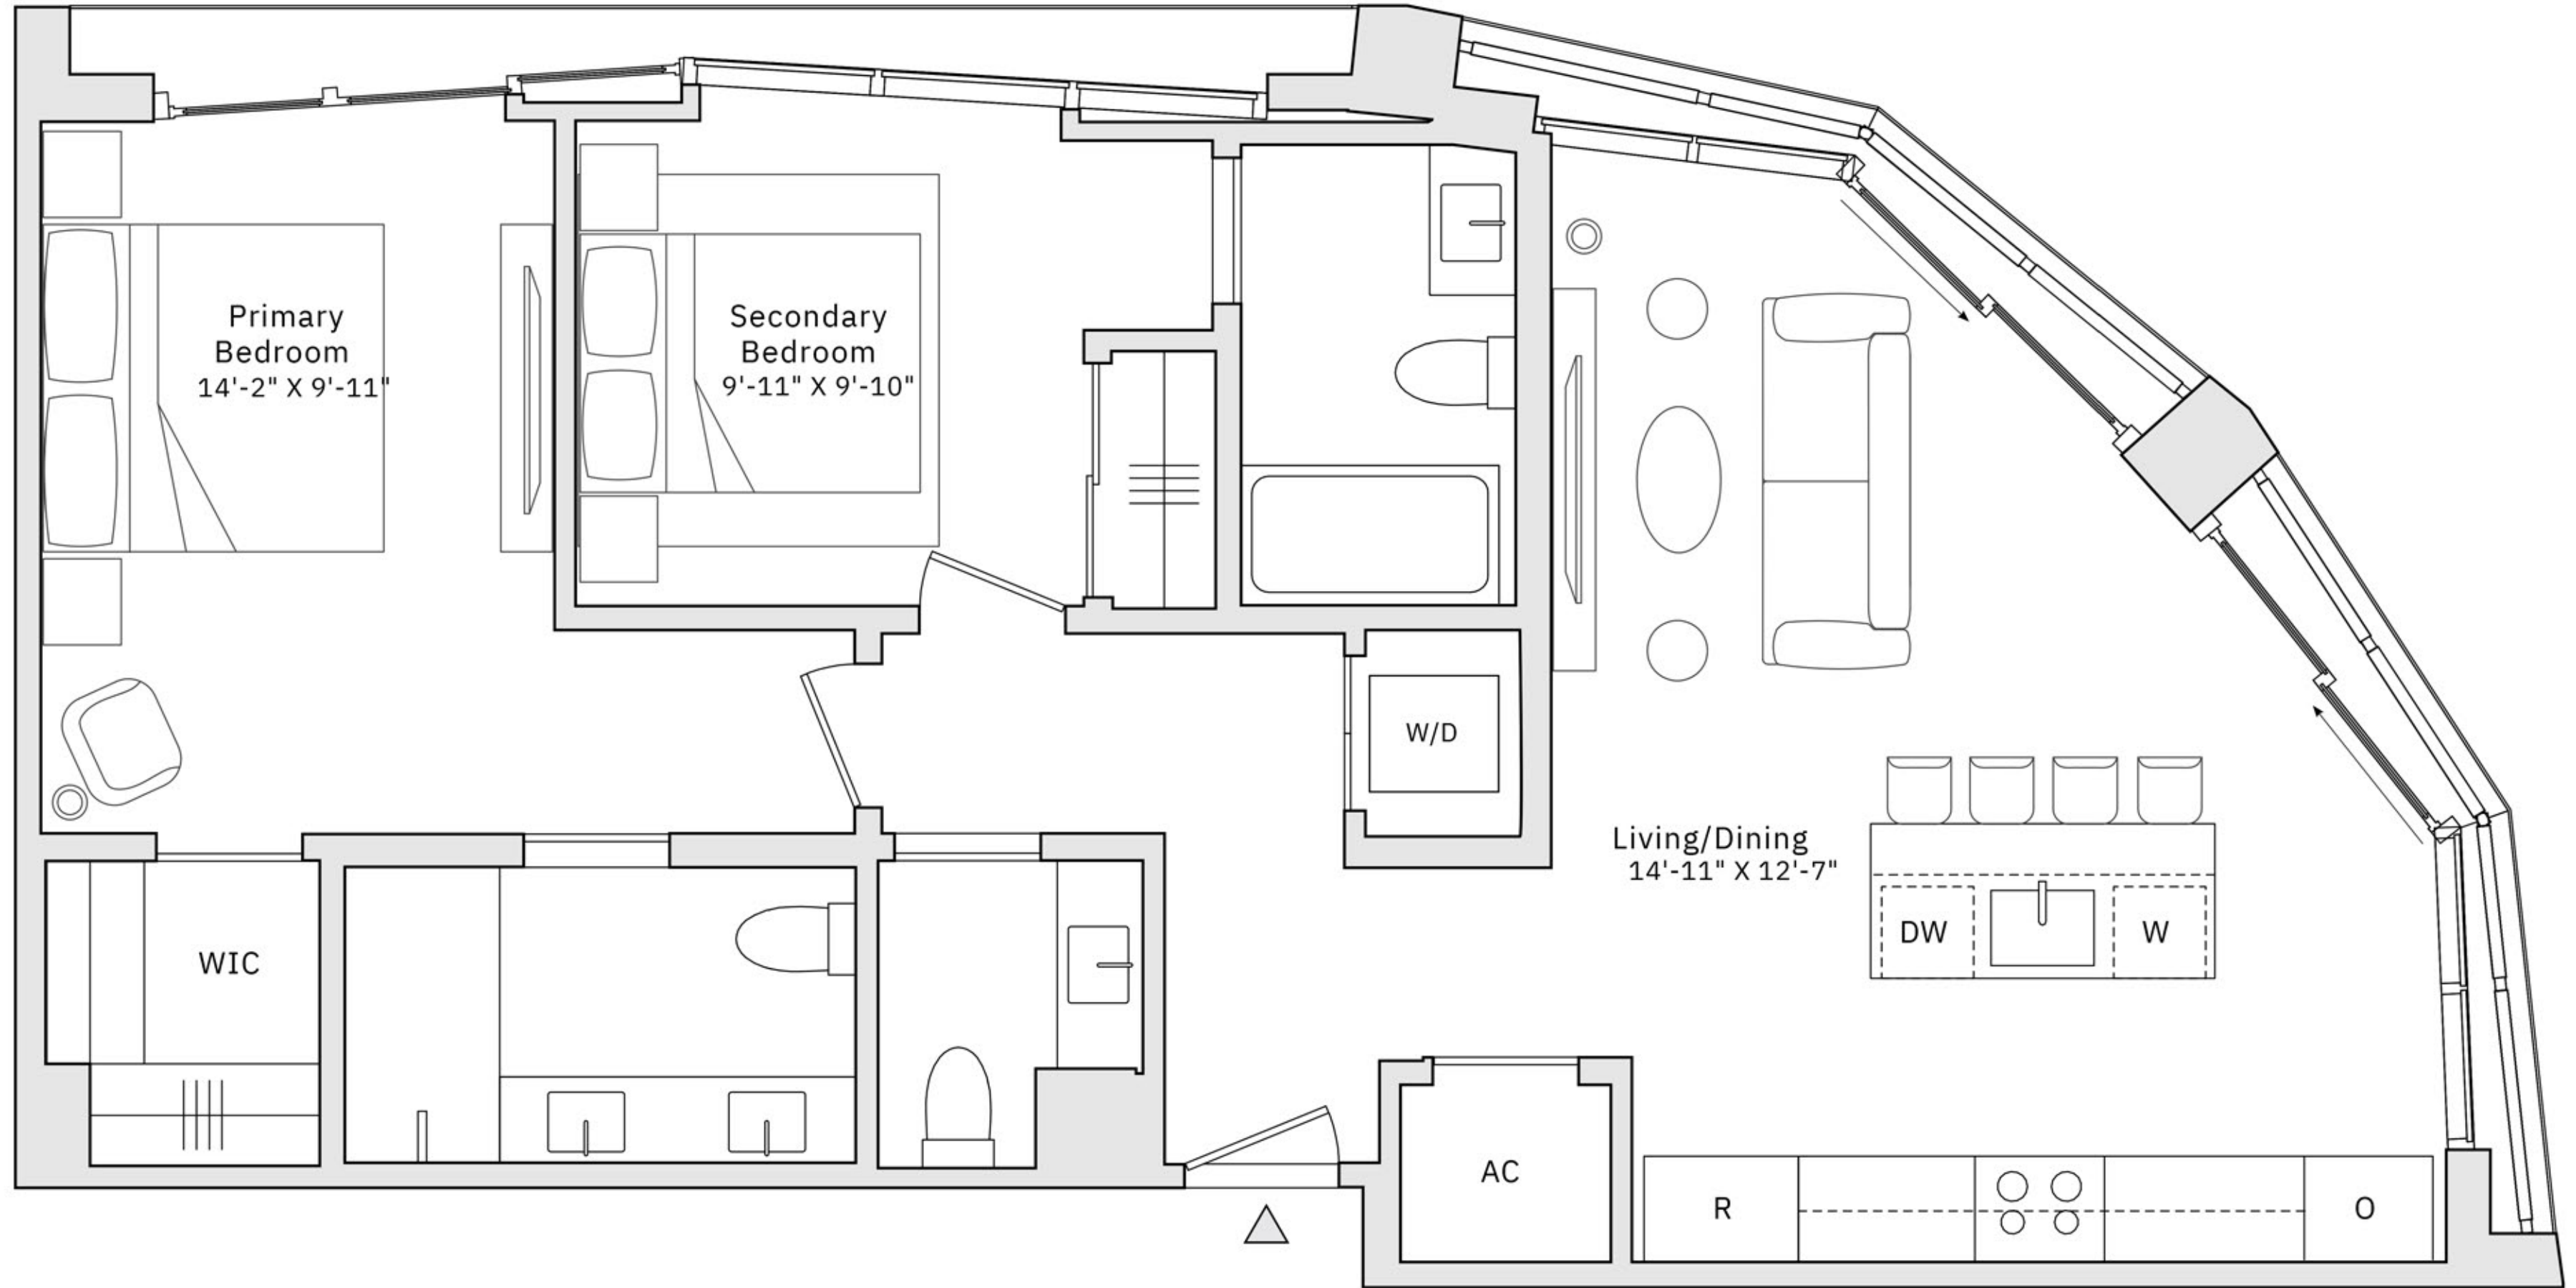

## RESIDENCE 629

2 Bedrooms | 2.5 Bathrooms

Juliet Balcony

Northwest Exposure

Interior: 983 SF