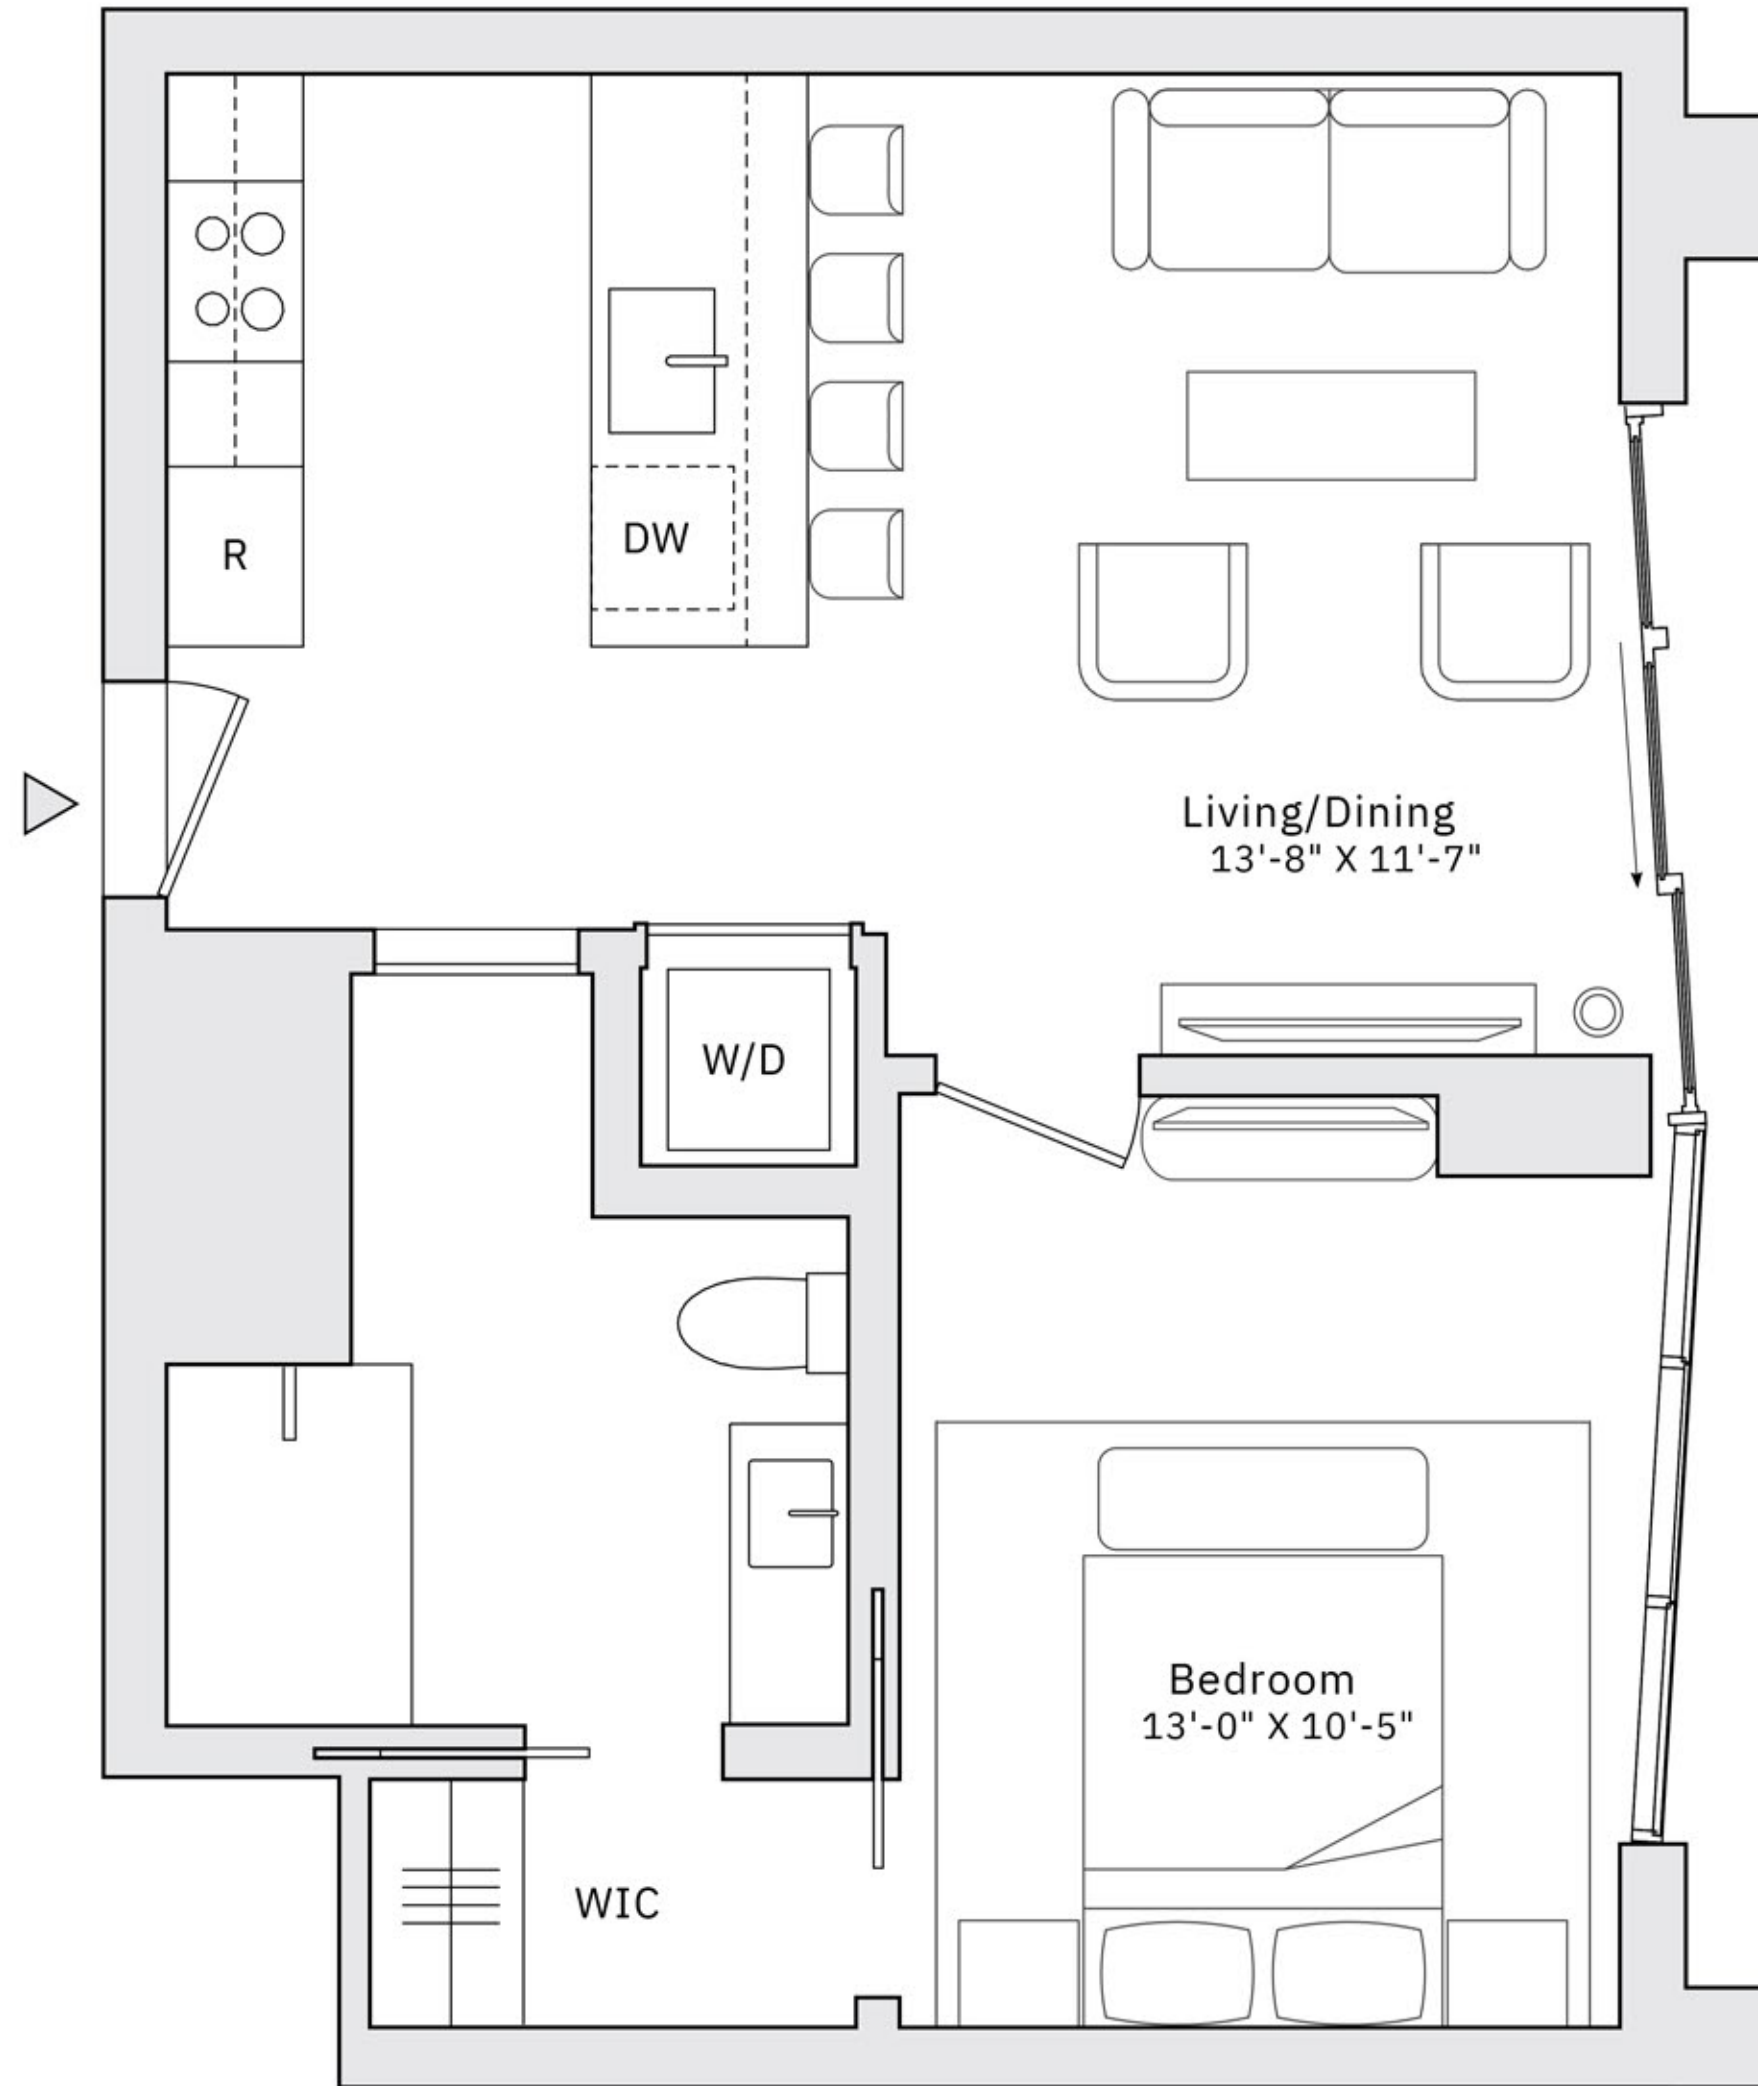

## RESIDENCE 610

Studio | 1 Bathroom

Juliet Balcony

South Exposure

Interior: 468 SF

## RESIDENCE 629

2 Bedrooms | 2.5 Bathrooms

Juliet Balcony

Northwest Exposure

Interior: 983 SF

## RESIDENCE 703

1 Bedroom | 1 Bathroom

Juliet Balcony

South Exposure

Interior: 623 SF | 57.87 M2

# THE CLOUD ONE

HOTEL & RESIDENCES

Wynwood

RESIDENCE 716

Floor 7

Studio | 1 Bathroom

Juliet Balcony

East Exposure