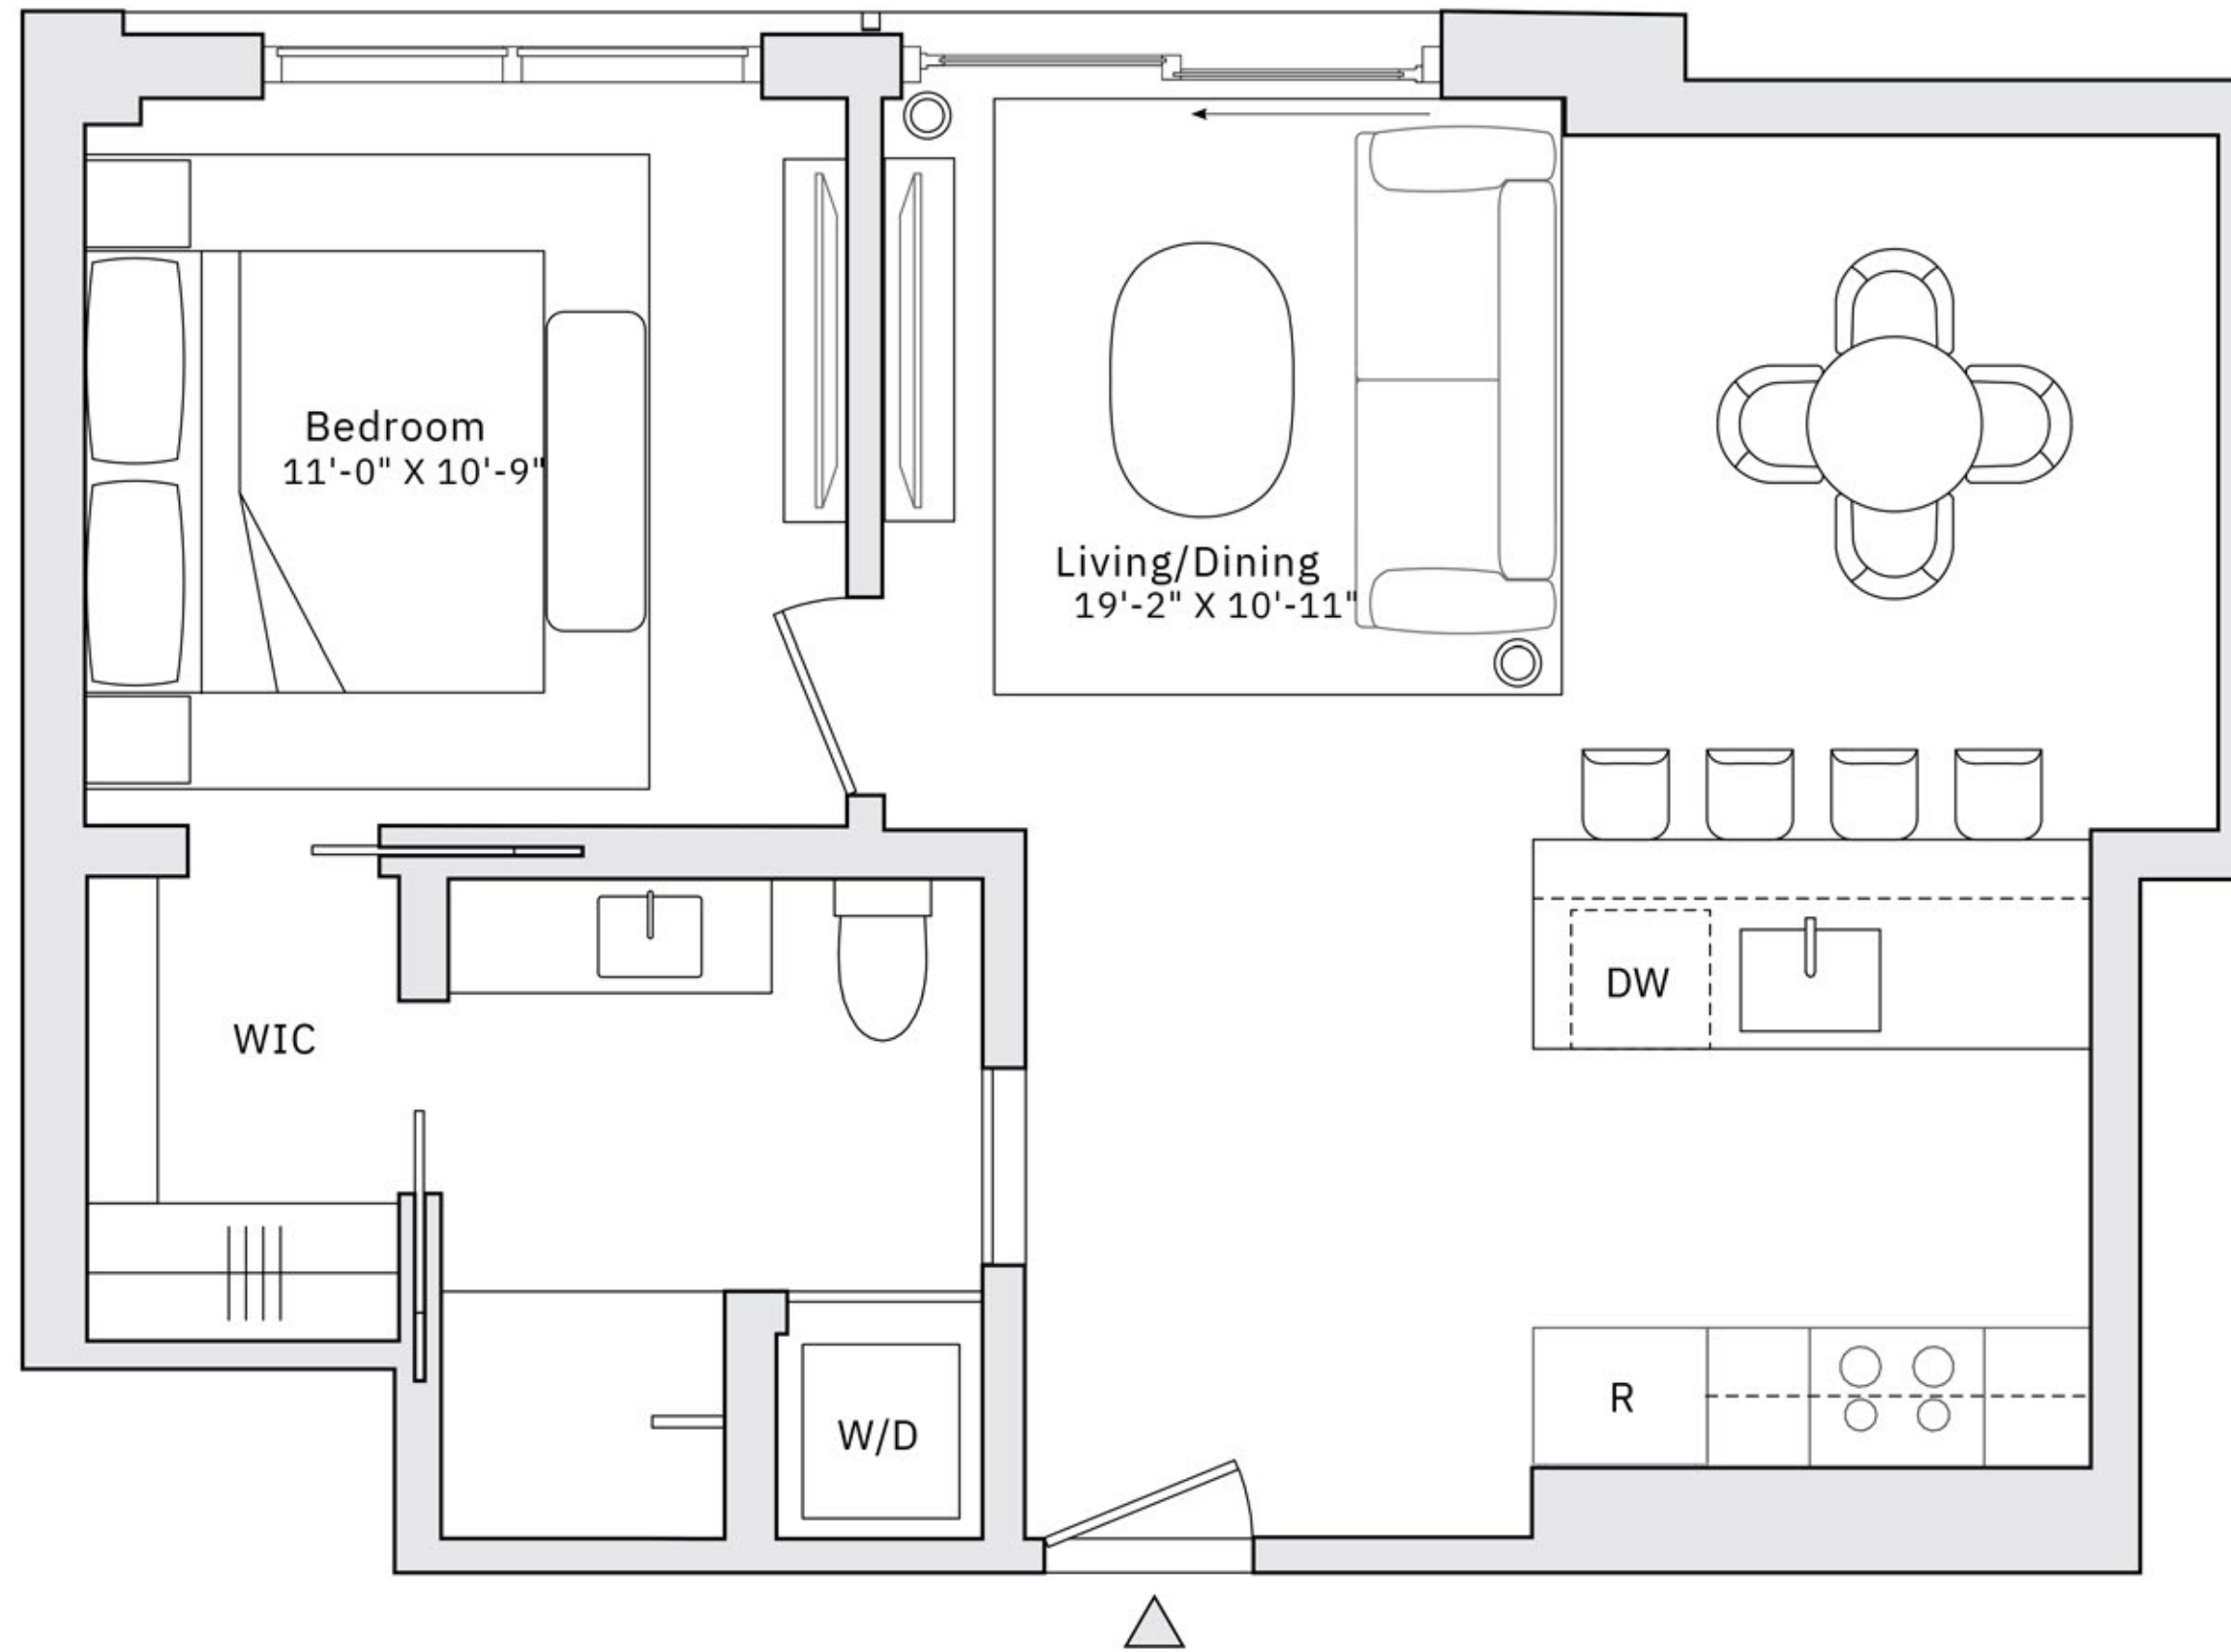

## RESIDENCE 610

Studio | 1 Bathroom

Juliet Balcony

South Exposure

Interior: 468 SF

## RESIDENCE 724

Floor 7

Studio | 1 Bathroom  
Juliet Balcony  
South Exposure Interior:

479 SF | 44.48 M2

## RESIDENCE 728

1 Bedroom | 1 Bathroom

Juliet Balcony

East Exposure

Interior: 680 SF | 63.27 M2