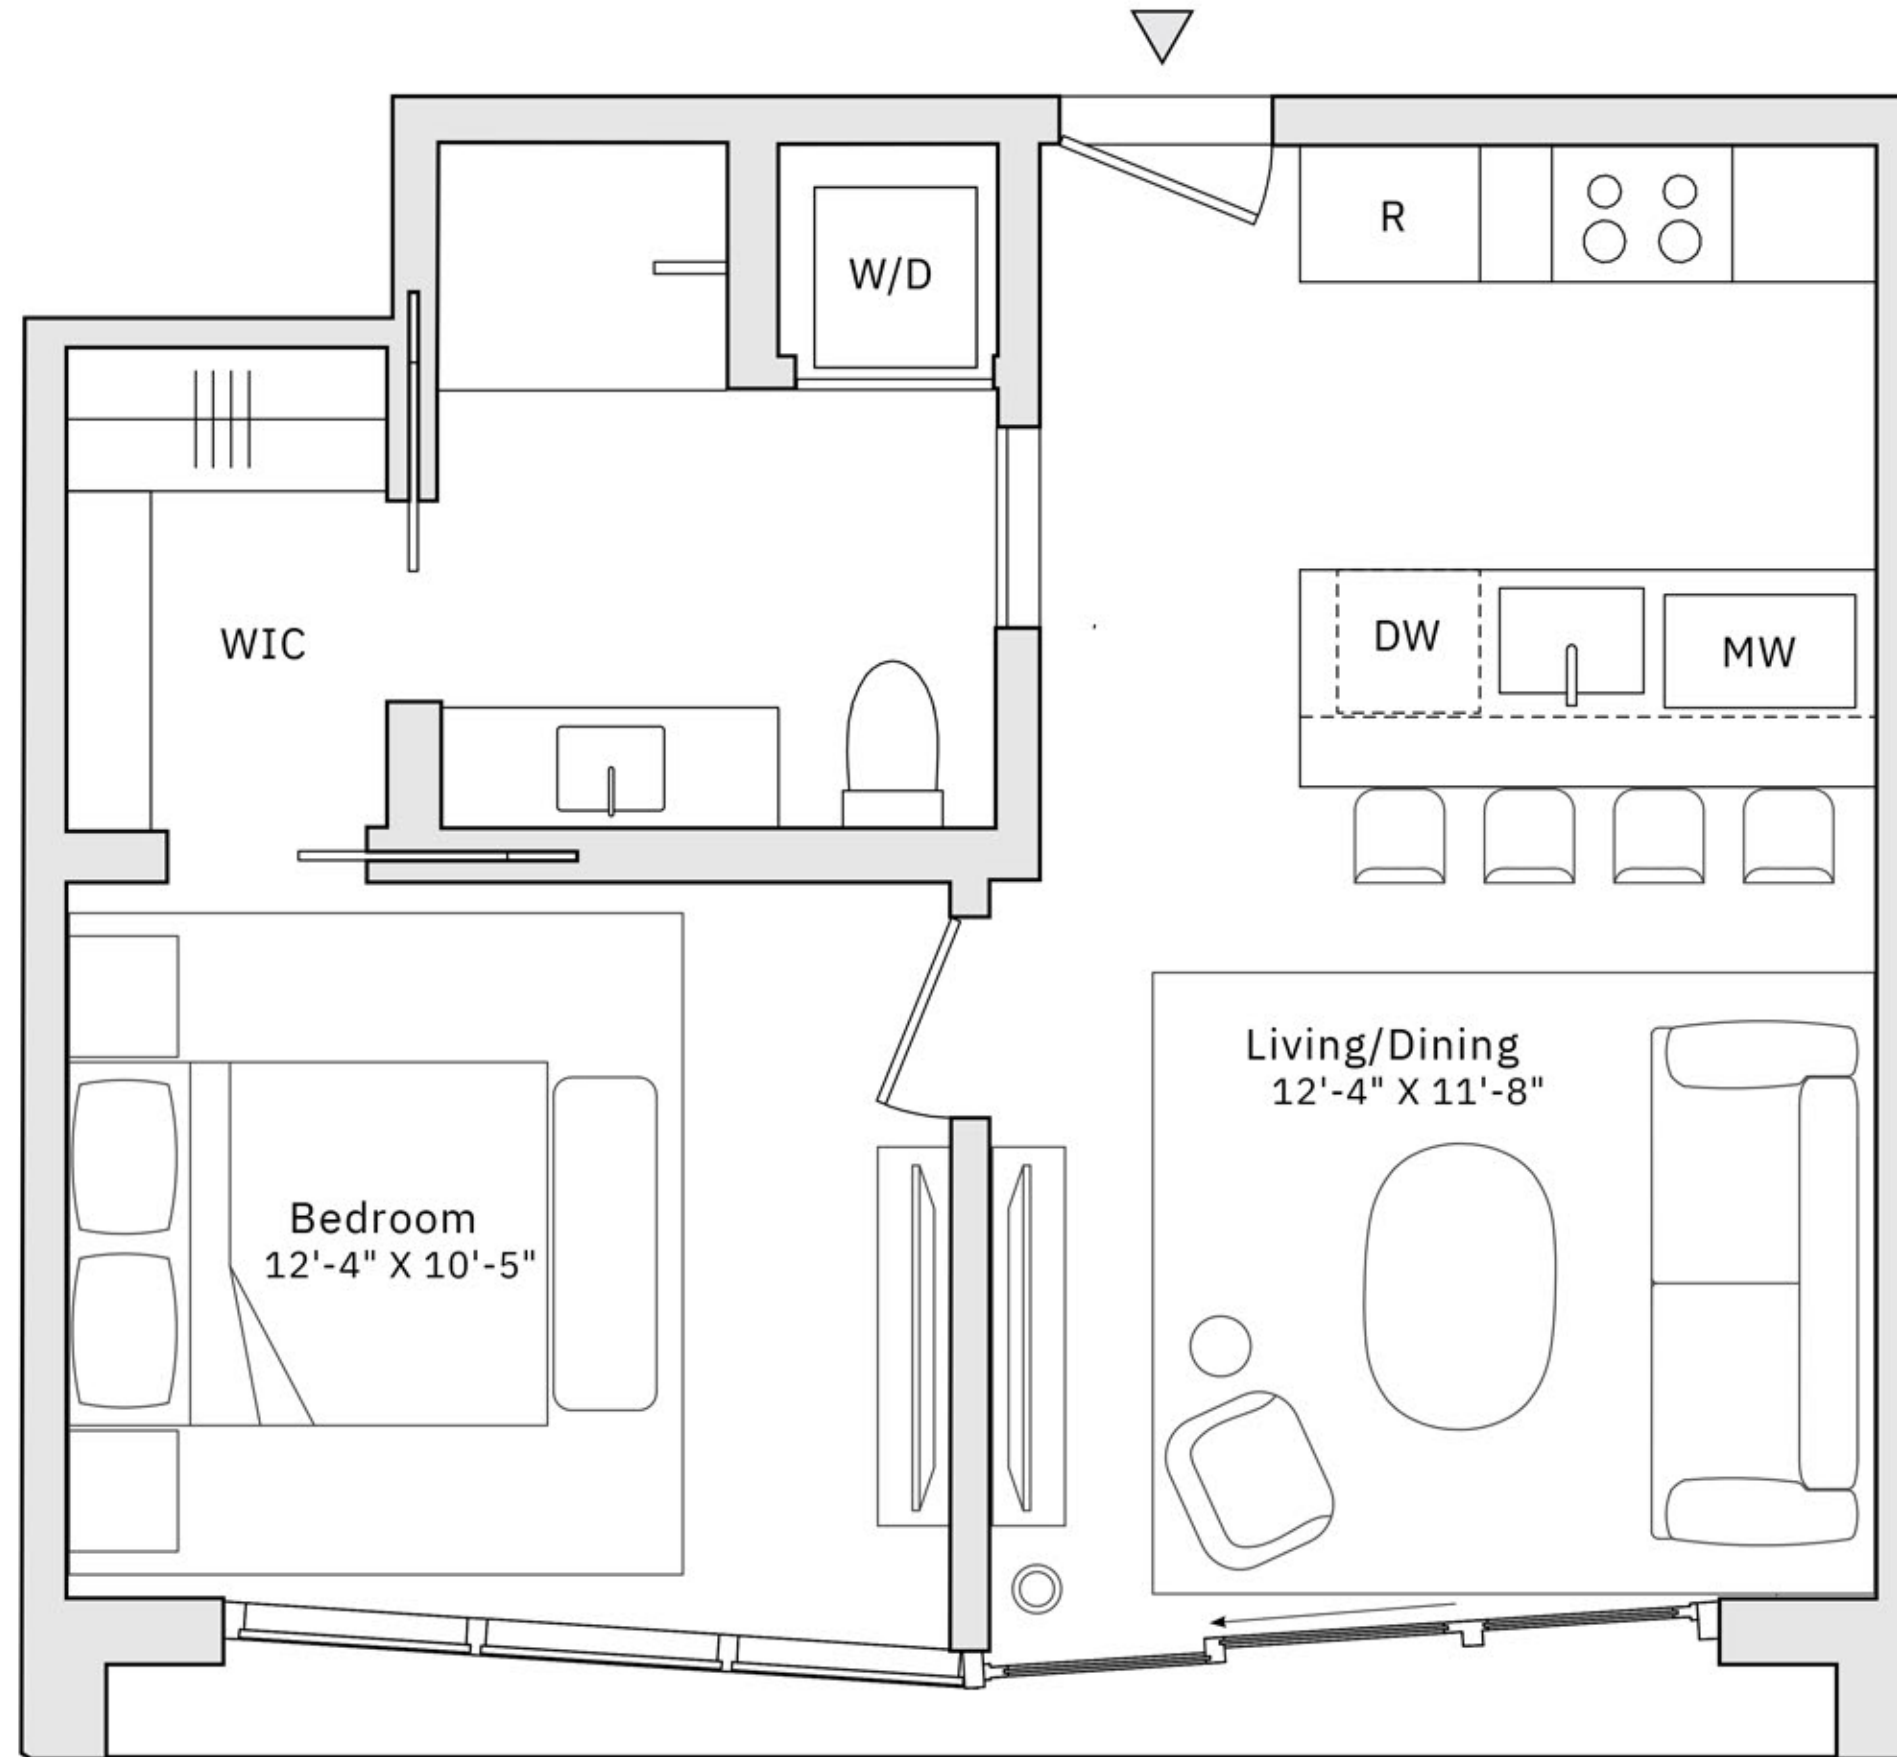

## RESIDENCE 607

1 Bedroom | 1 Bathroom  
Juliet Balcony  
West Exposure  
Interior: 572 SF

## RESIDENCE 610

Studio | 1 Bathroom

Juliet Balcony

South Exposure

Interior: 468 SF

## RESIDENCE 613

1 Bedroom | 1 Bathroom

Juliet Balcony

West Exposure

Interior: 573 SF

## RESIDENCE 627

1 Bedroom | 1 Bathroom  
Juliet Balcony  
West Exposure  
Interior: 572 SF