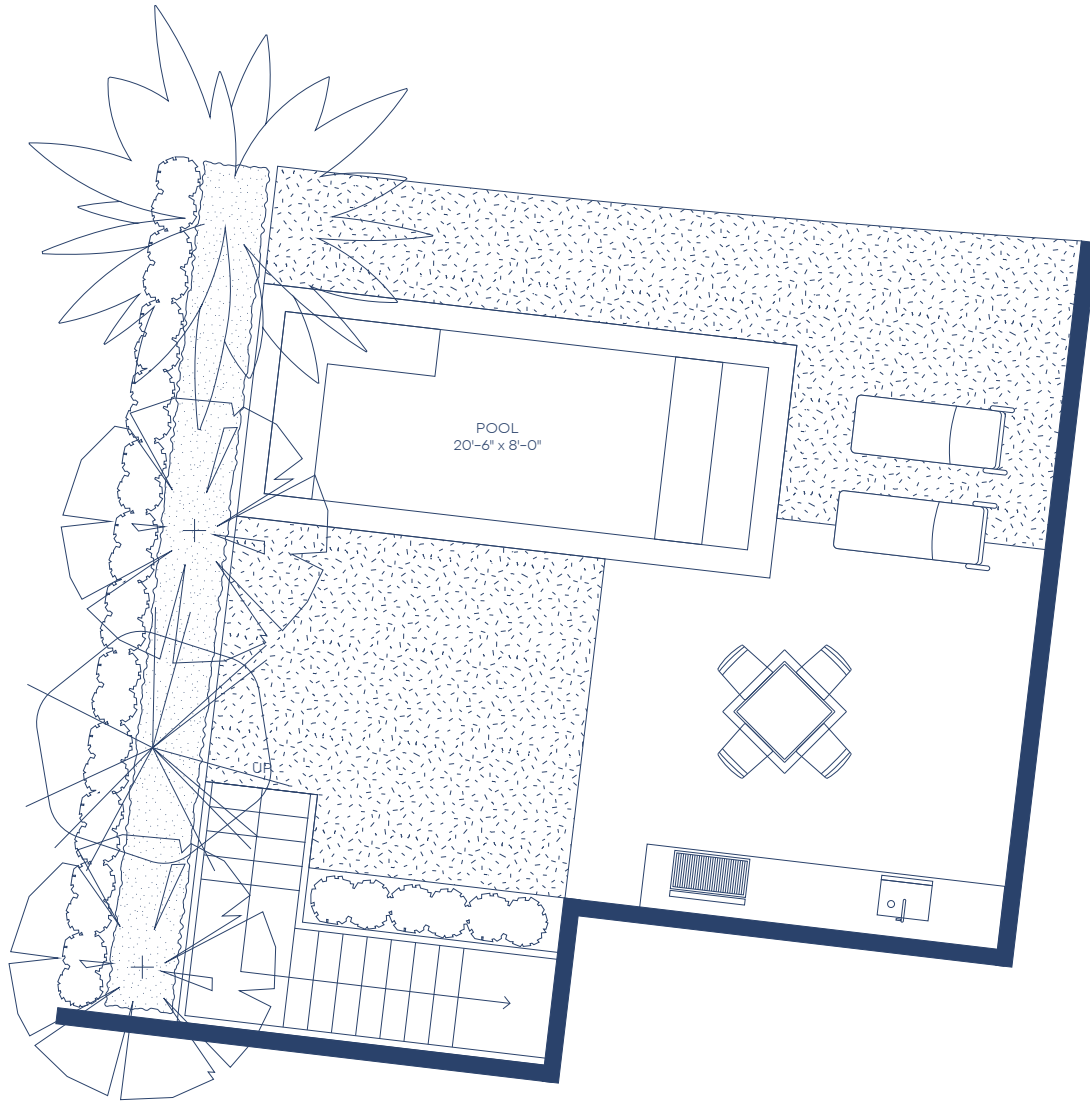

## BAY VILLA 201

SPECIFICATIONS

4 BEDROOMS

INTERIOR 4,500 SF

4 BATHROOMS

EXTERIOR 978 SF

1 POWDER ROOM

POOL DECK 1,047 SF

2 LEVELS

TOTAL 6,525 SF

LOWER LEVEL POOL DECK

MAIN LEVEL