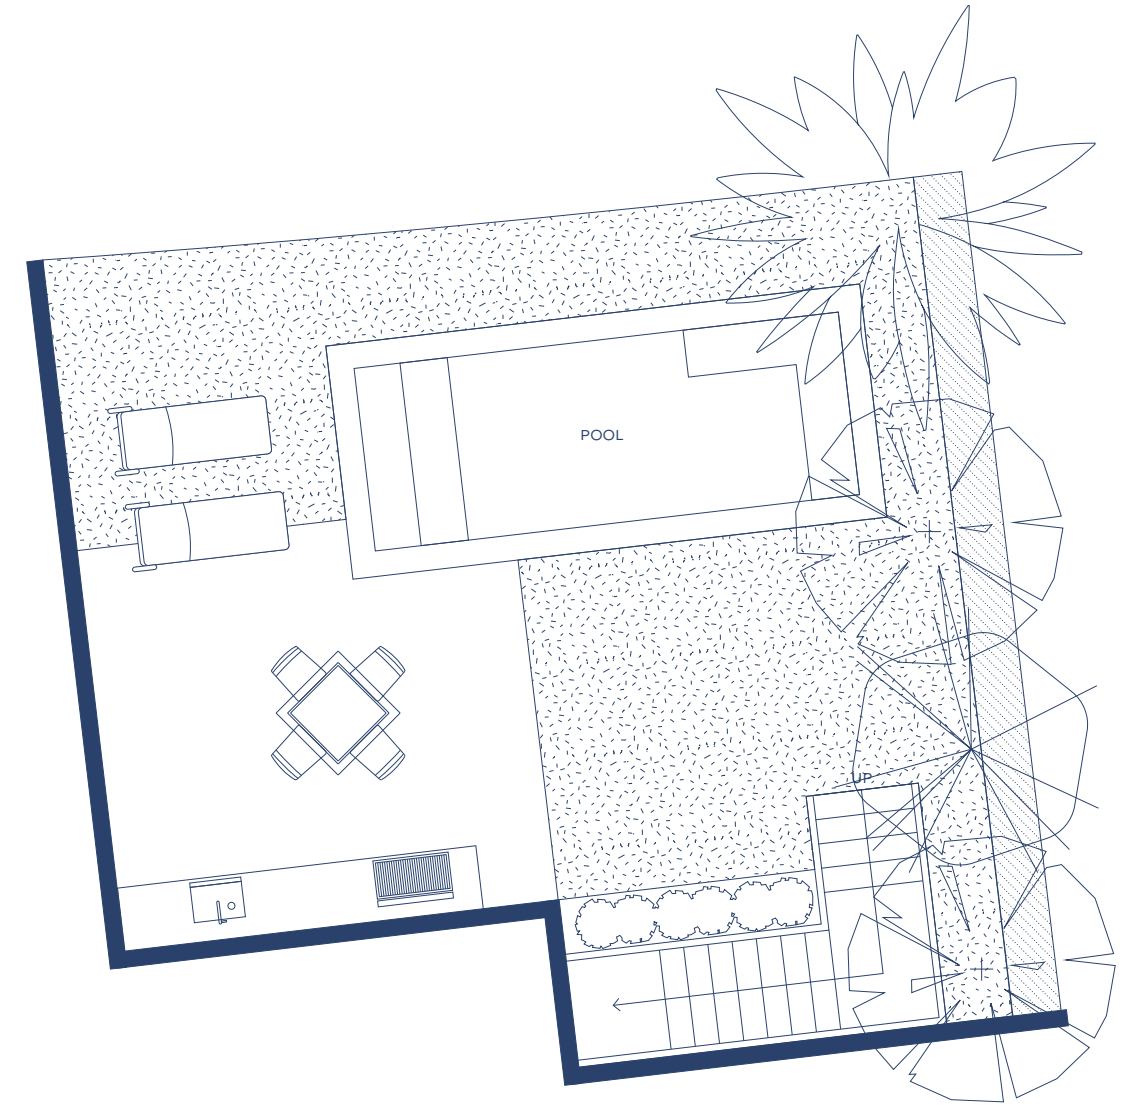

## BAY VILLA 203

SPECIFICATIONS	4 BEDROOMS	<b>INTERIOR</b> 4,500 SF
	4 BATHROOMS	<b>EXTERIOR</b> 978 SF
	1 POWDER ROOM	<b>POOL DECK</b> 1,047 SF
	2 LEVELS	<b>TOTAL</b> 6,525 SF

LOWER LEVEL POOL DECK