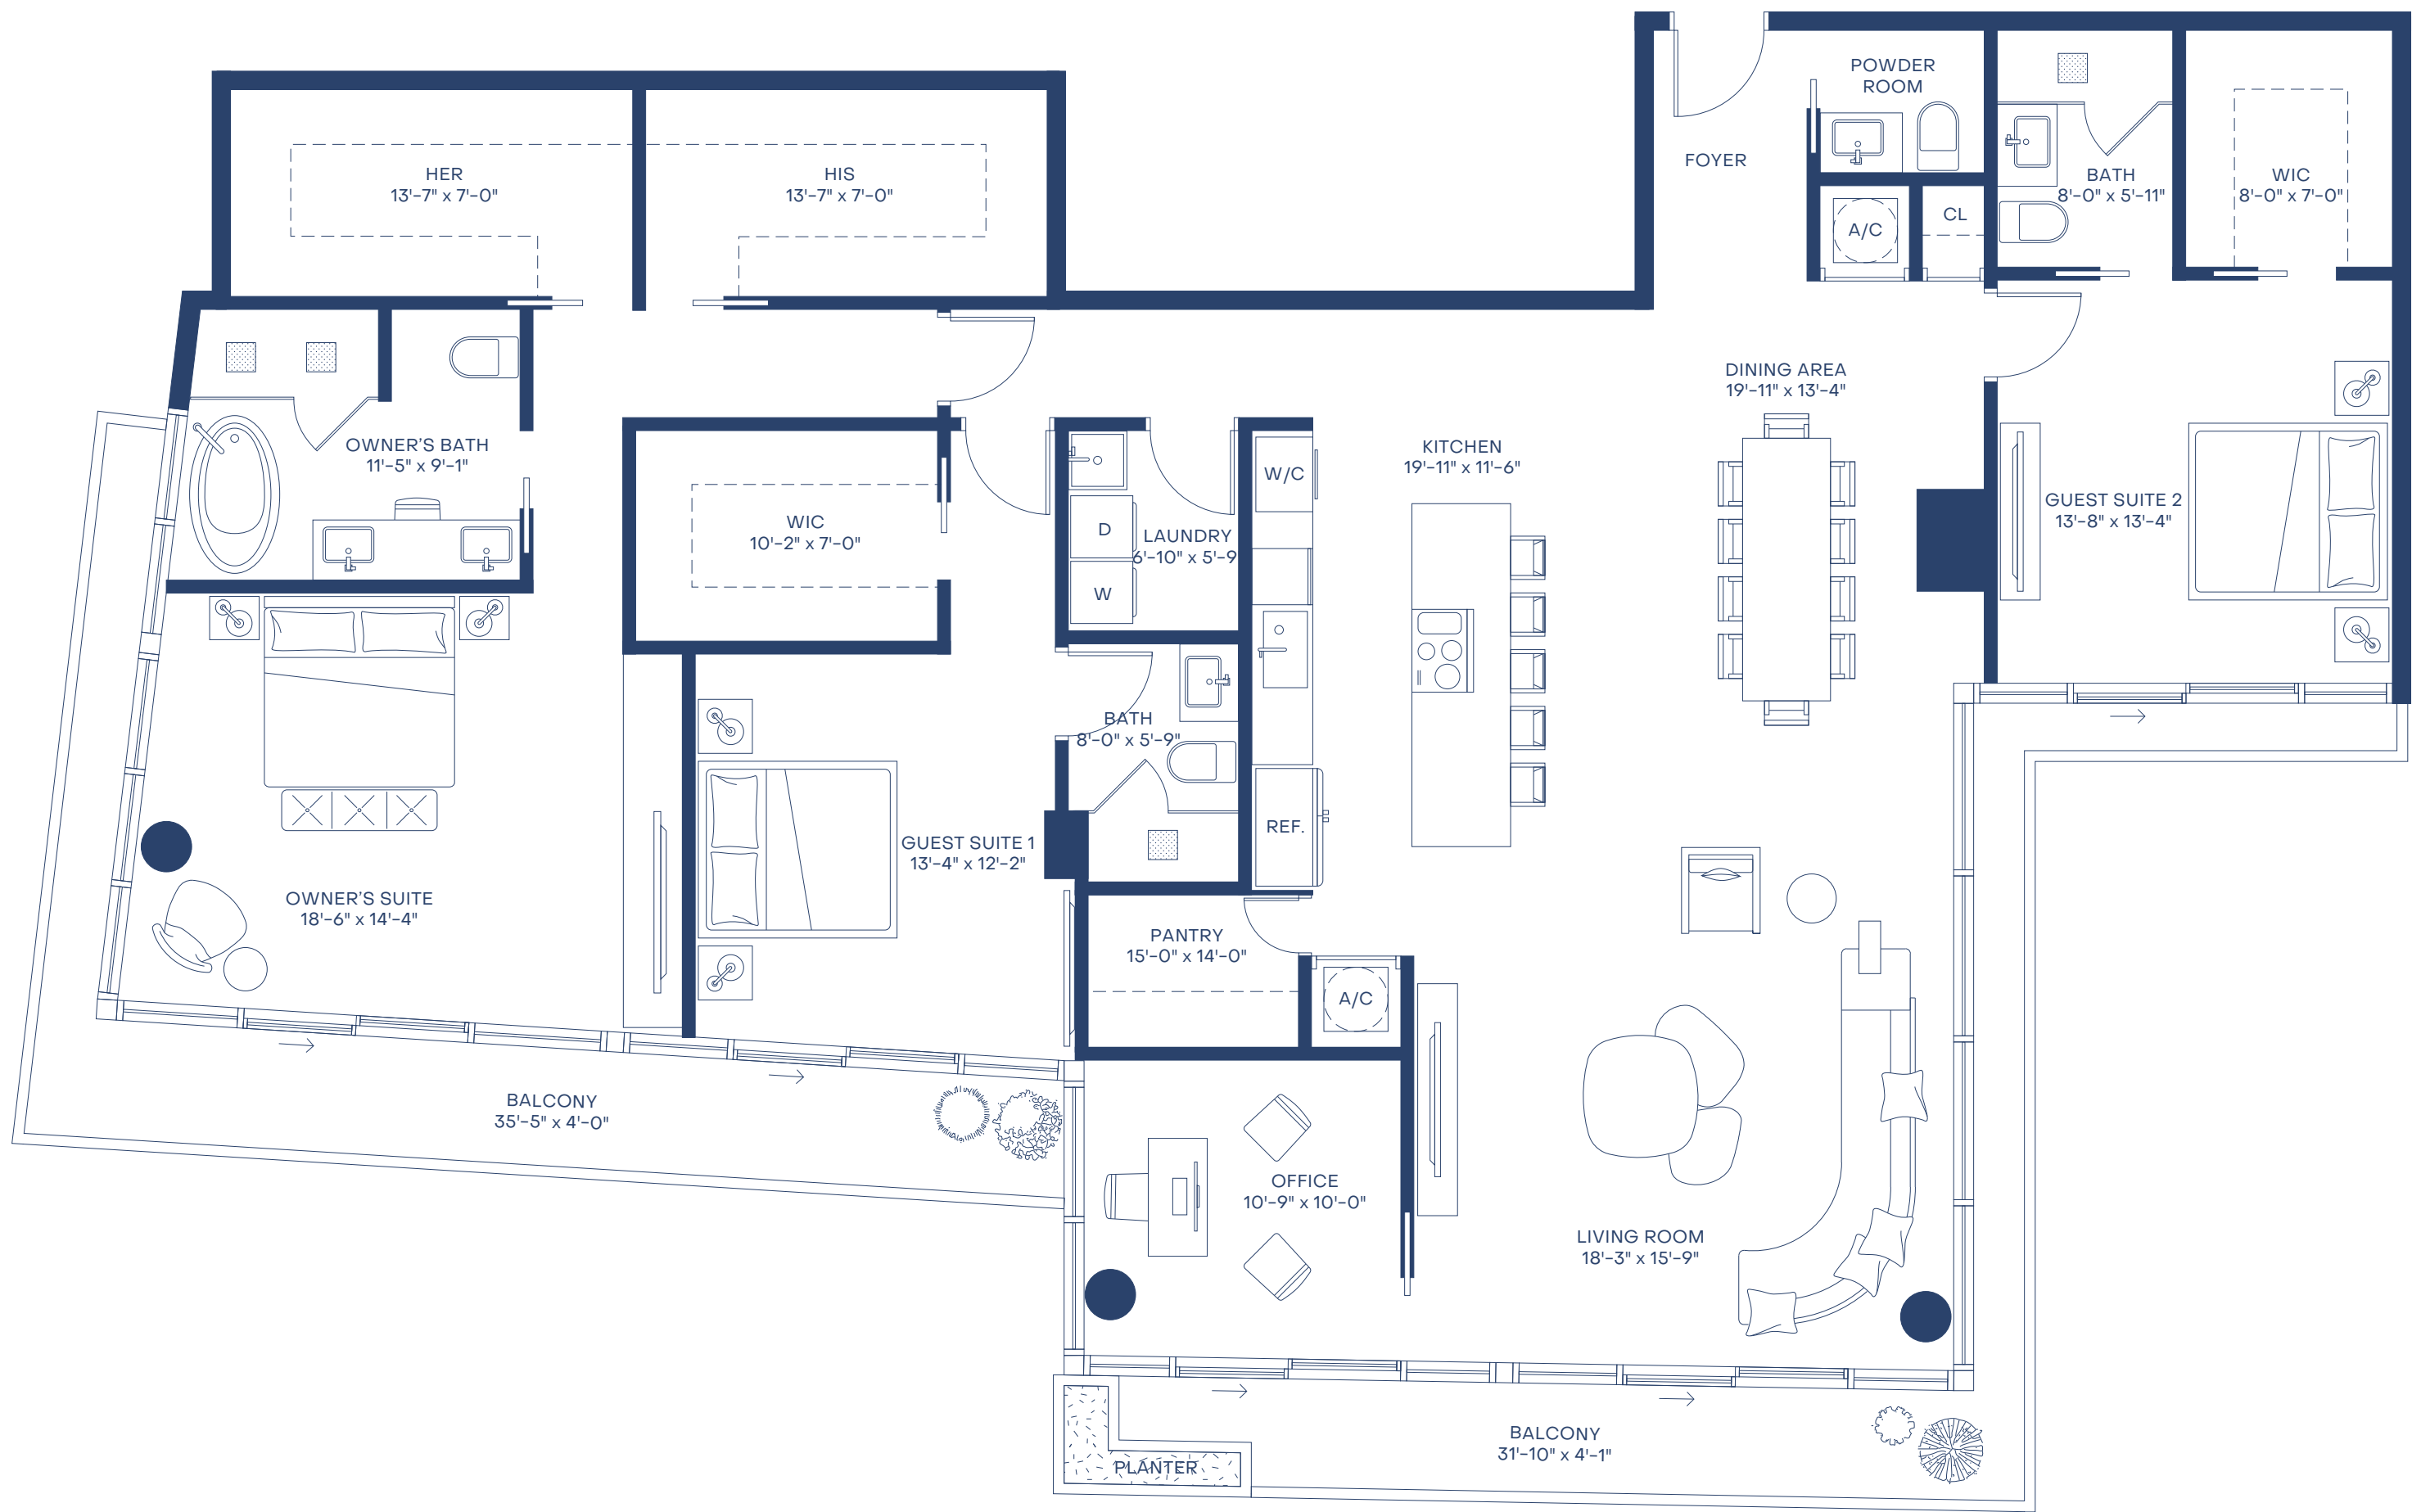

LA MARÉ

BAY HARBOR ISLANDS

REGENCY 9927 COLLECTION

RESIDENCES 305-505

SPECIFICATIONS	3 BEDROOMS	INTERIOR 2,600 SF
	3 BATHROOMS	EXTERIOR 255 SF
	1 POWDER ROOM	TOTAL 2,855 SF