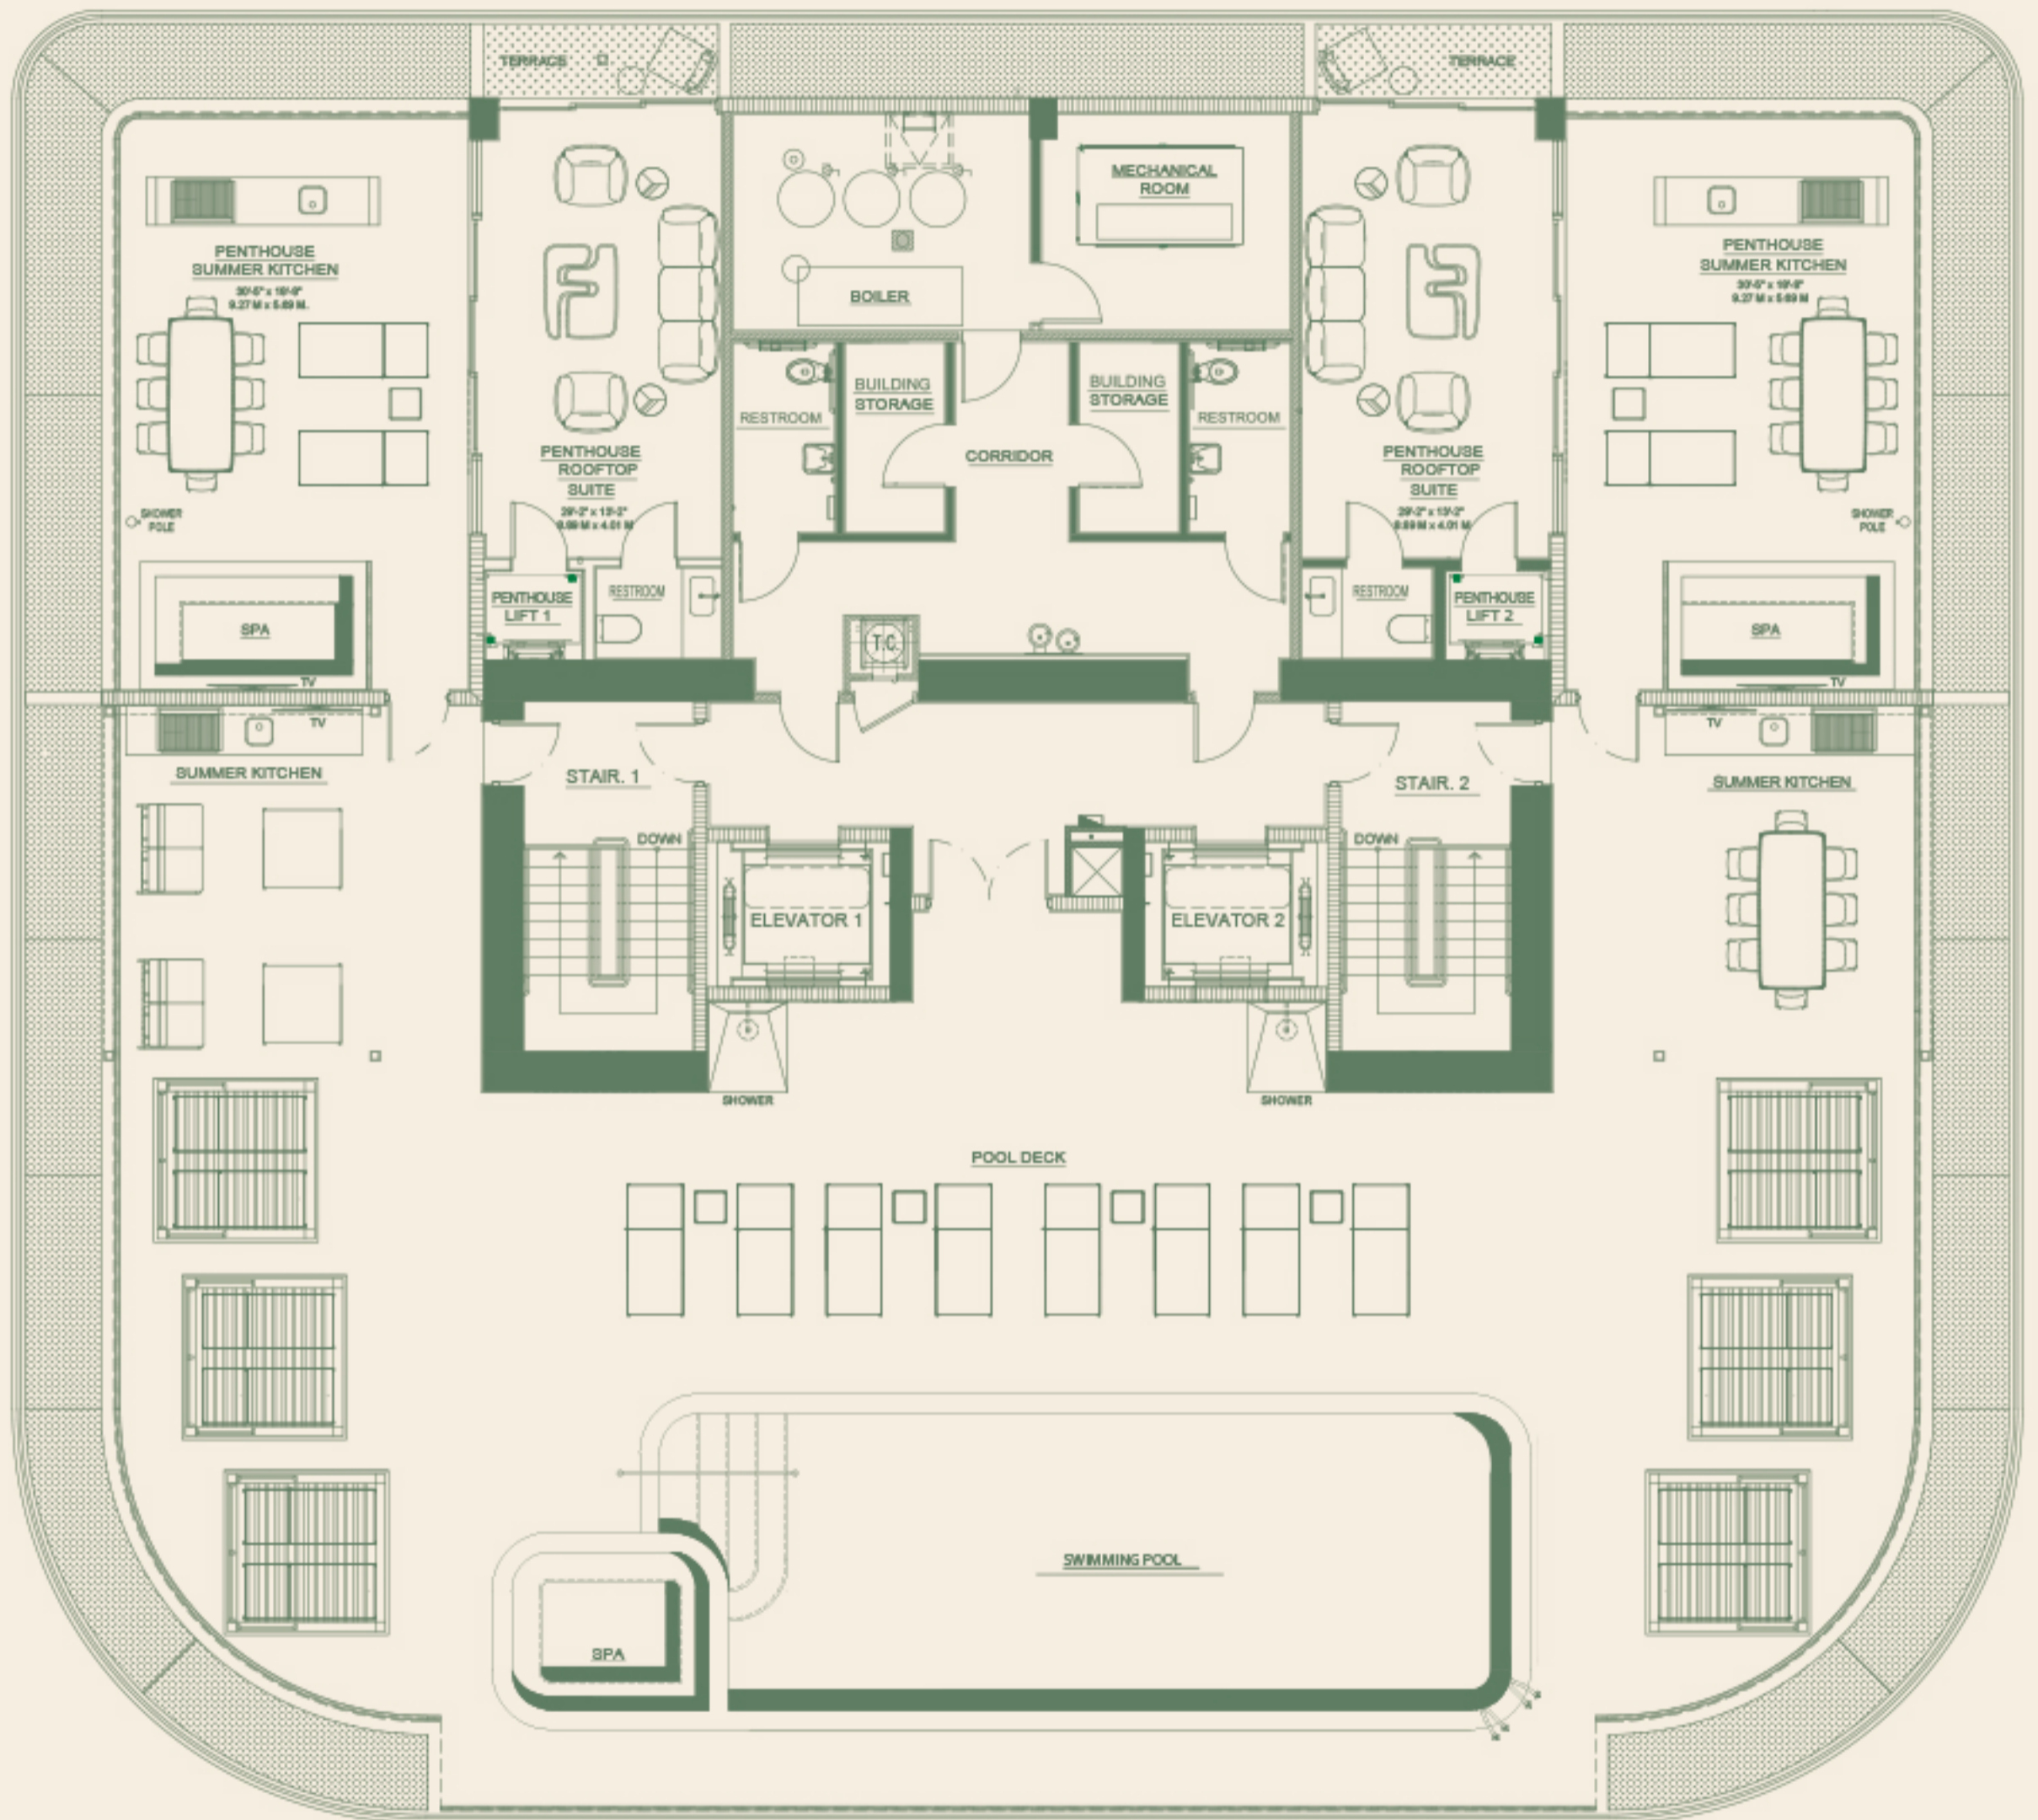

Horizon Rooftop

“ This is our idea of interior design: elegant and light, classic yet innovative. ”

— FENDI CASA