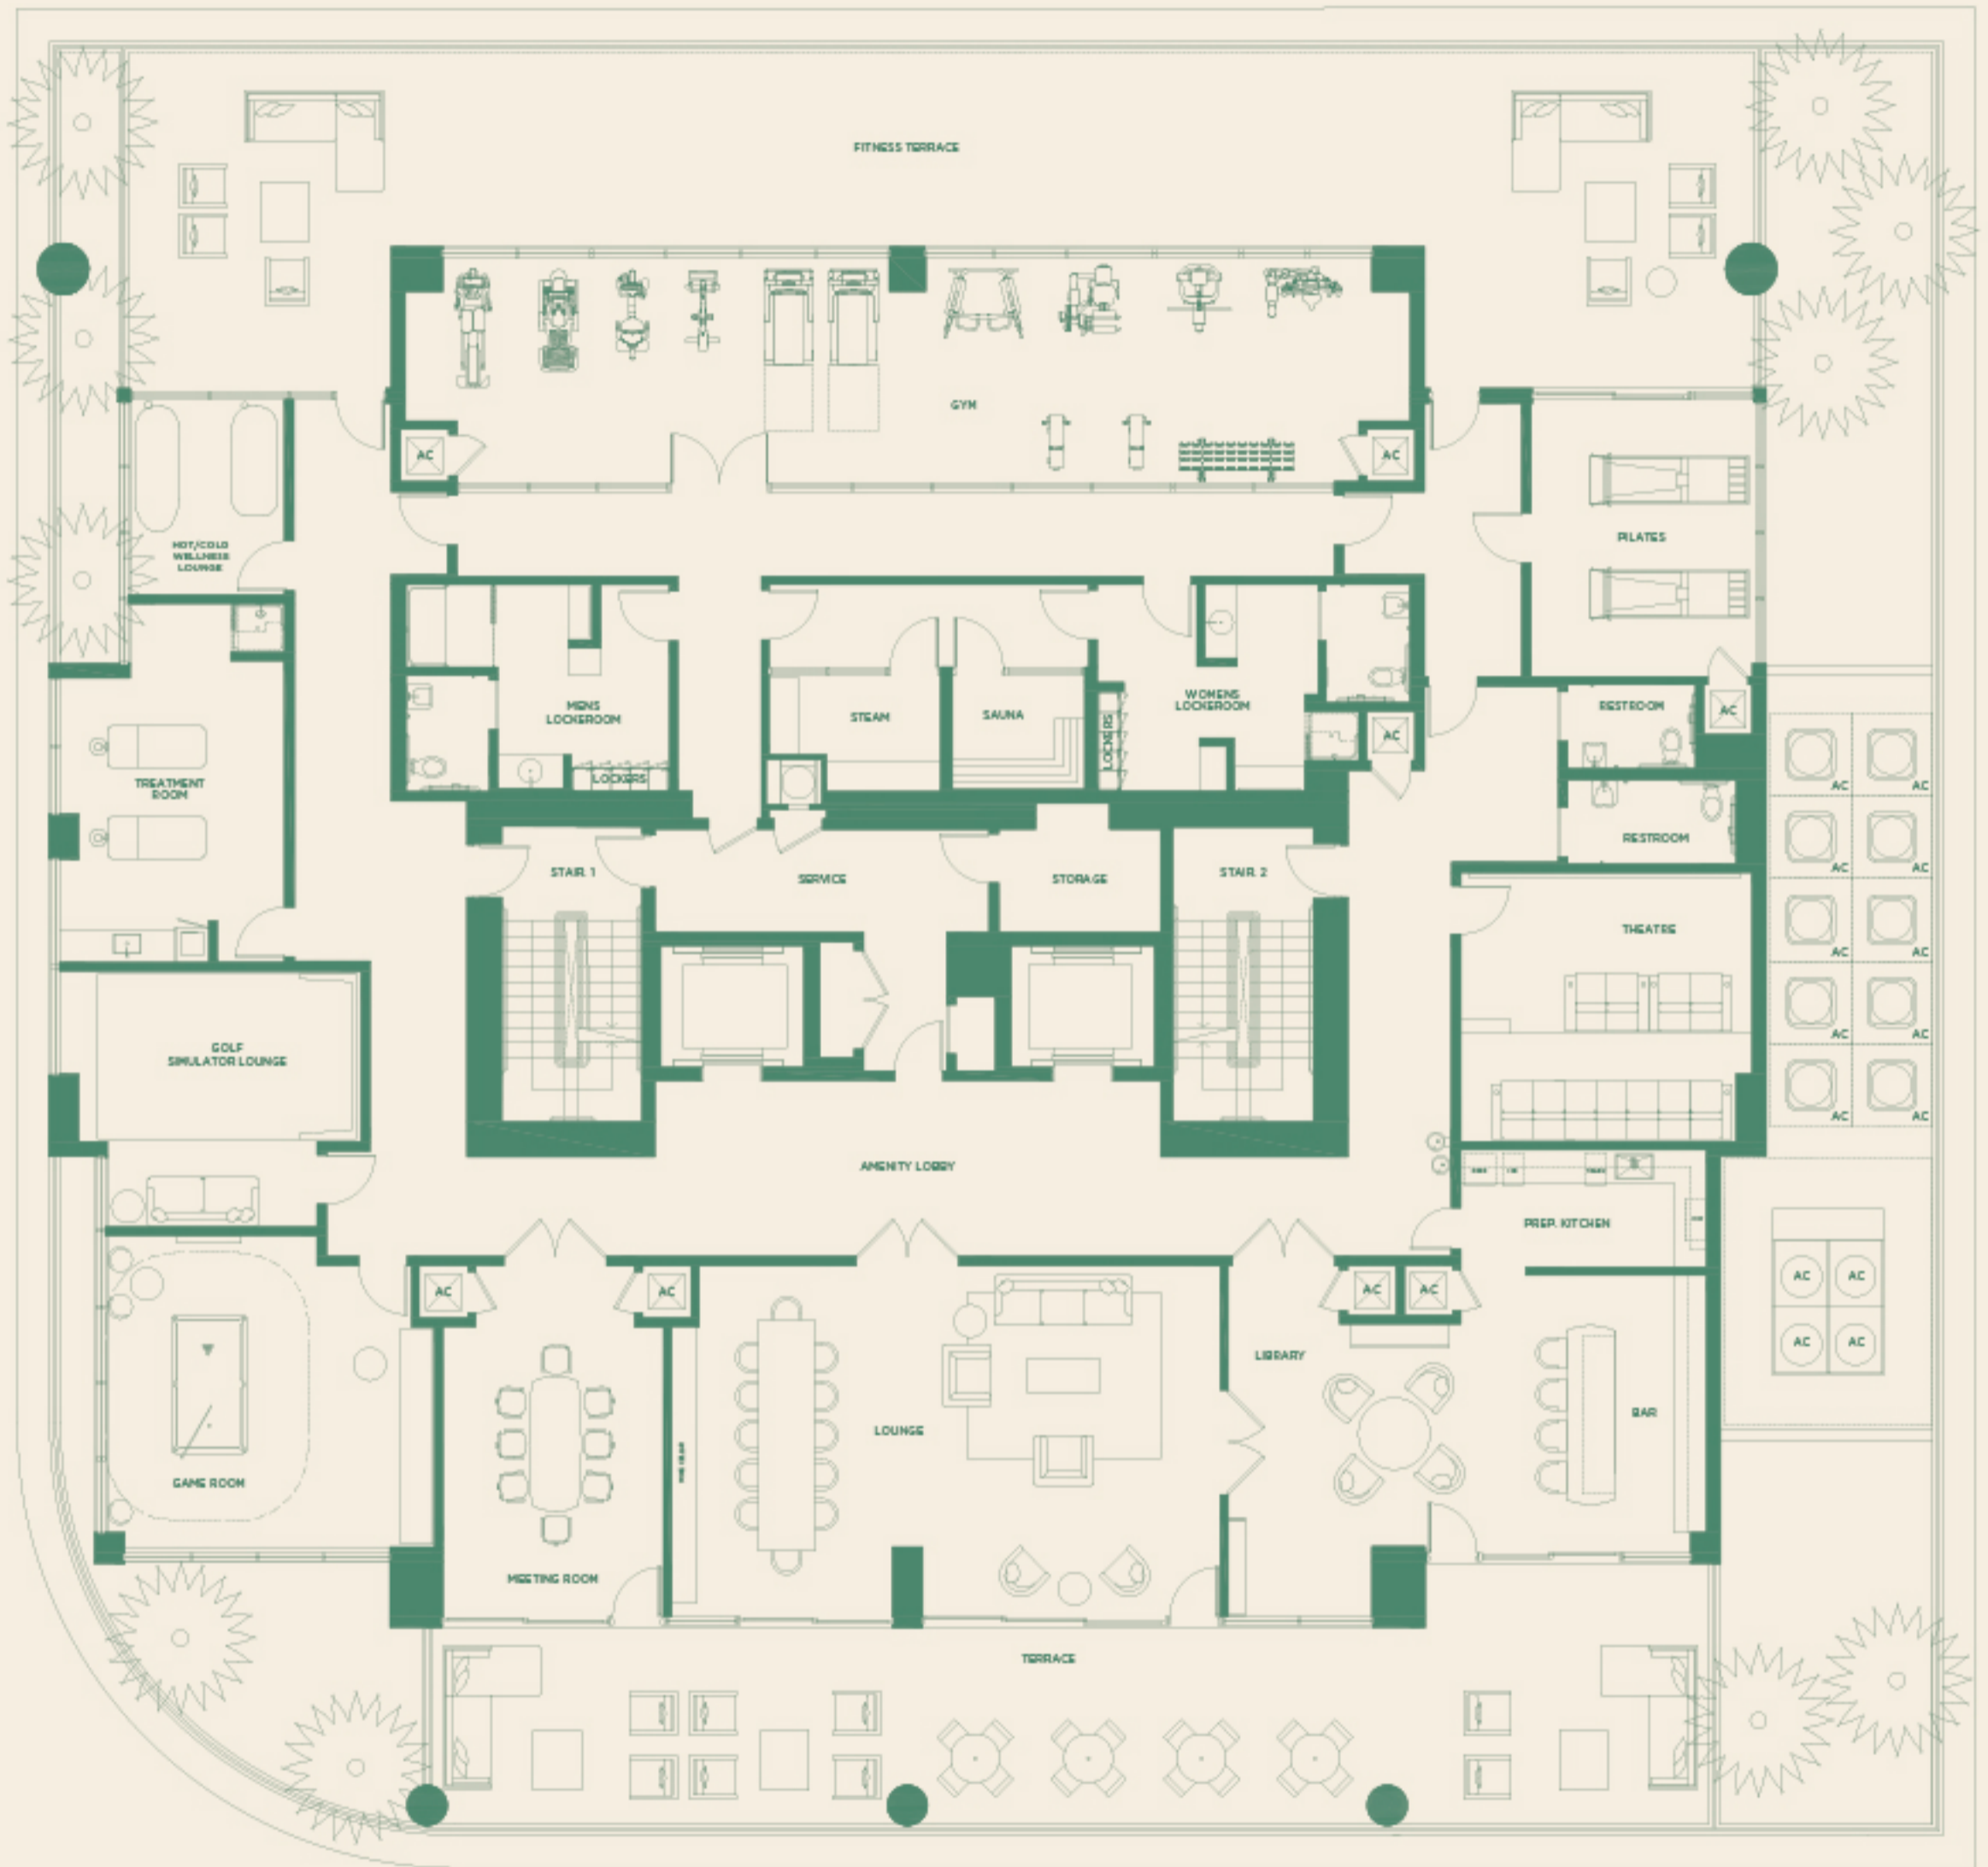

“ This is our idea of interior design: elegant and light, classic yet innovative. ”

— FENDI CASA