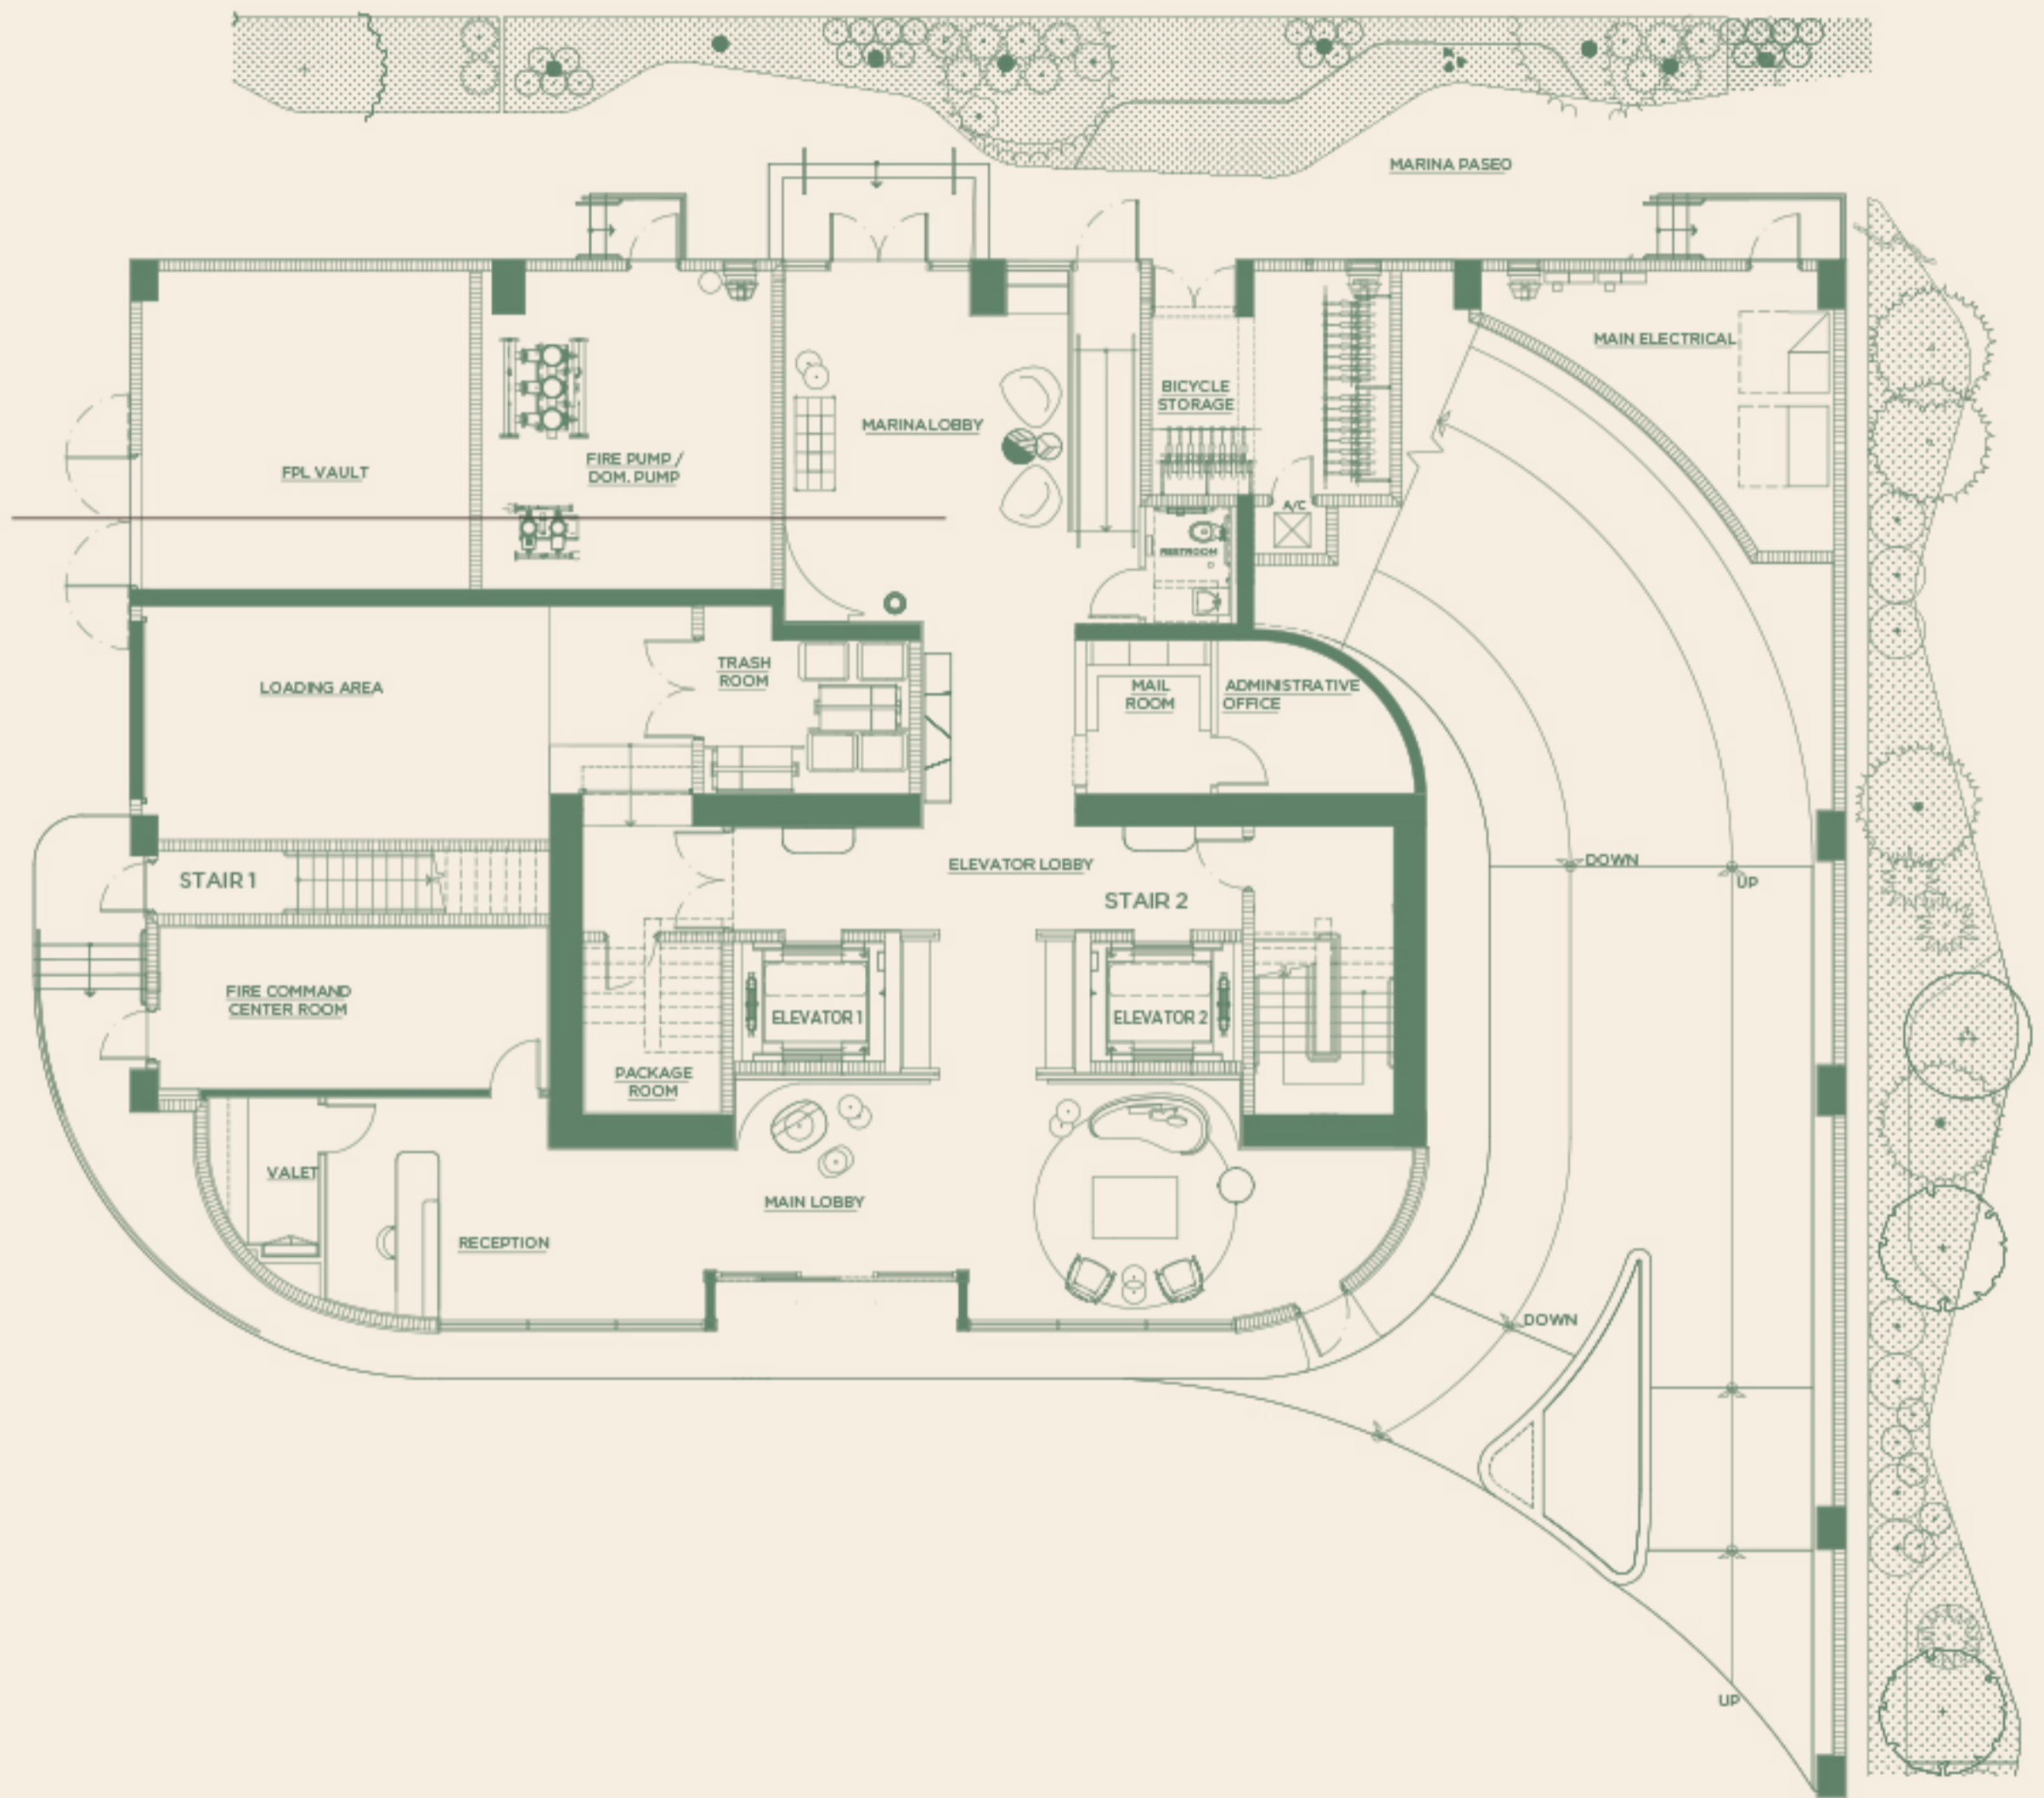

Lobby Atrium

“ This is our idea of interior design: elegant and light, classic yet innovative. ”

— FENDI CASA