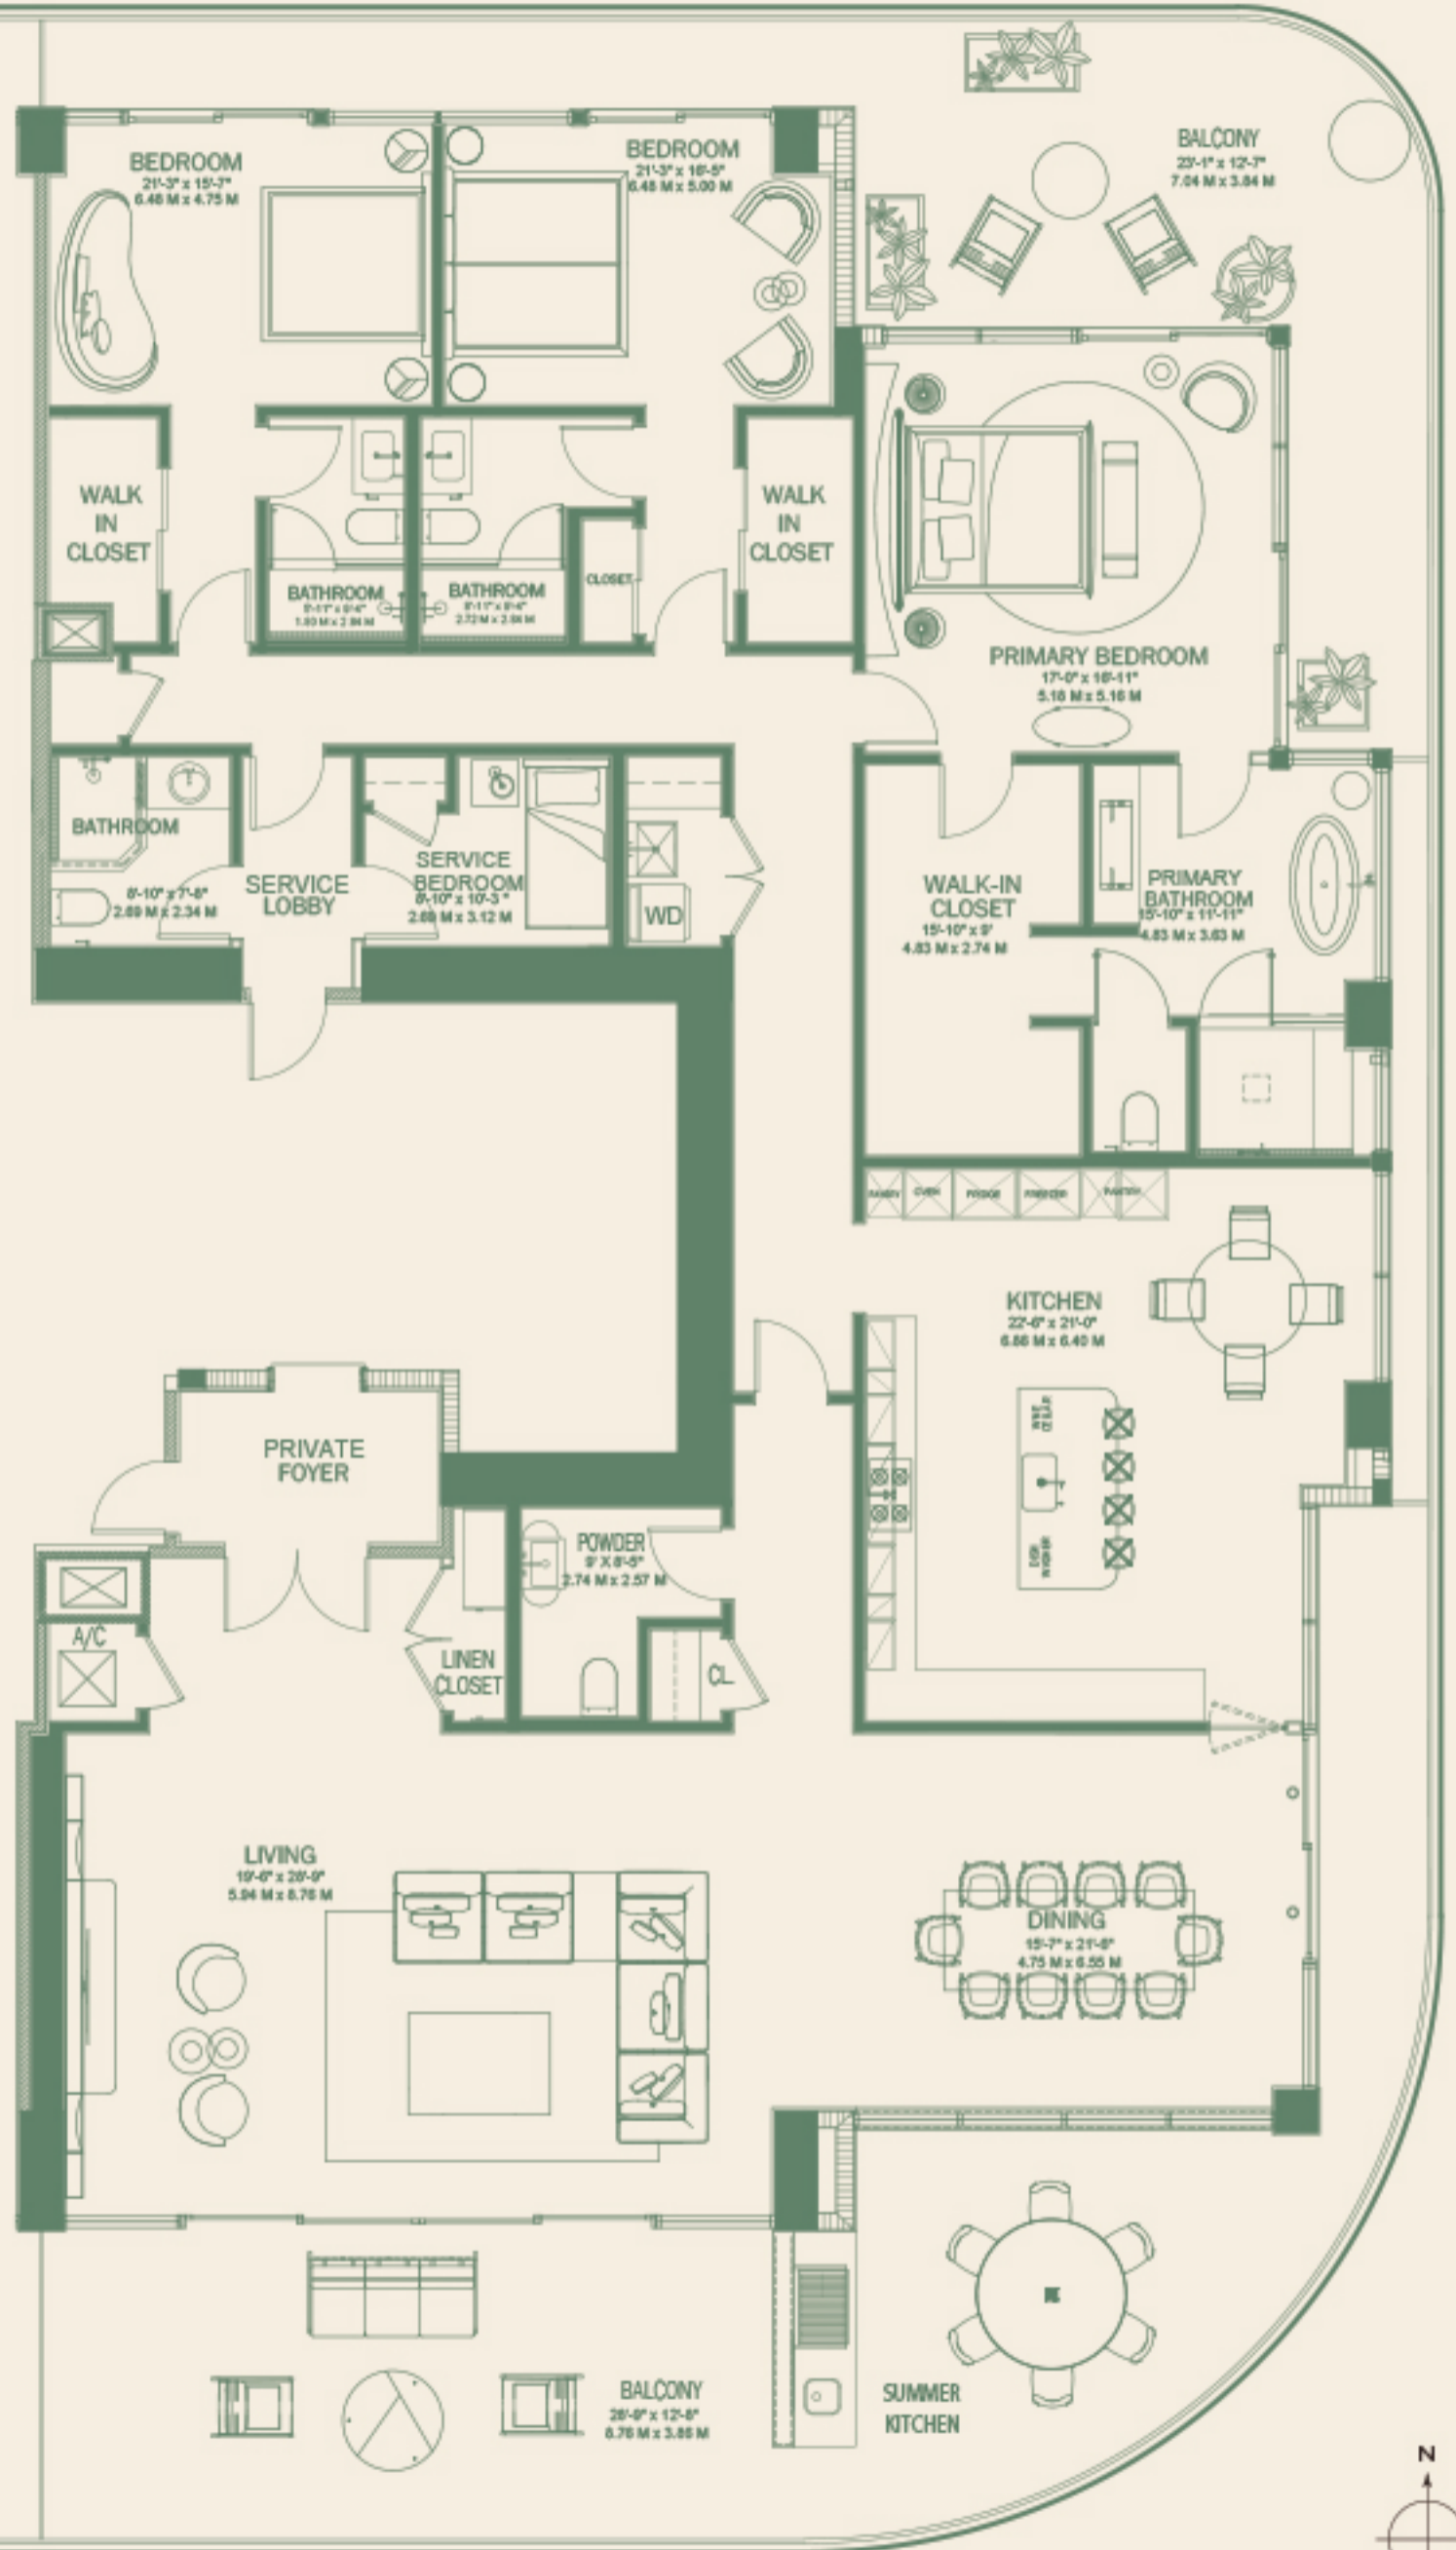

West Residences
FLOORS 5 - 15

4 Bedroom, 4.5 Bathroom
 Interior: 3,494 SQFT | 324 SM
 Terraces: 1,345 SQFT | 125 SM
 Total: 4,839 SQFT | 449 SM

“ This is our idea of interior design: elegant and light, classic yet innovative. ”
 — FENDI CASA

WATERWAY

GOLF COURSE

East Residences FLOORS 5 - 15

3 Bedroom, 4.5 Bathroom
Interior: 3,505 SQFT | 325 SM
Terraces: 1,345 SQFT | 125 SM
Total: 4,850 SQFT | 450 SM

“ This is our idea of interior design: elegant and light, classic yet innovative. ”

— FENDI CASA

**Terra | Penthouse West
FLOOR 16**

3 Bedroom, 4.5 Bathroom
Interior: 3,876 SQFT | 360 SM
Terraces: 1,912 SQFT | 177 SM
Total: 5,788 SQFT | 537 SF

“ This is our idea of interior design: elegant and light, classic yet innovative. ”