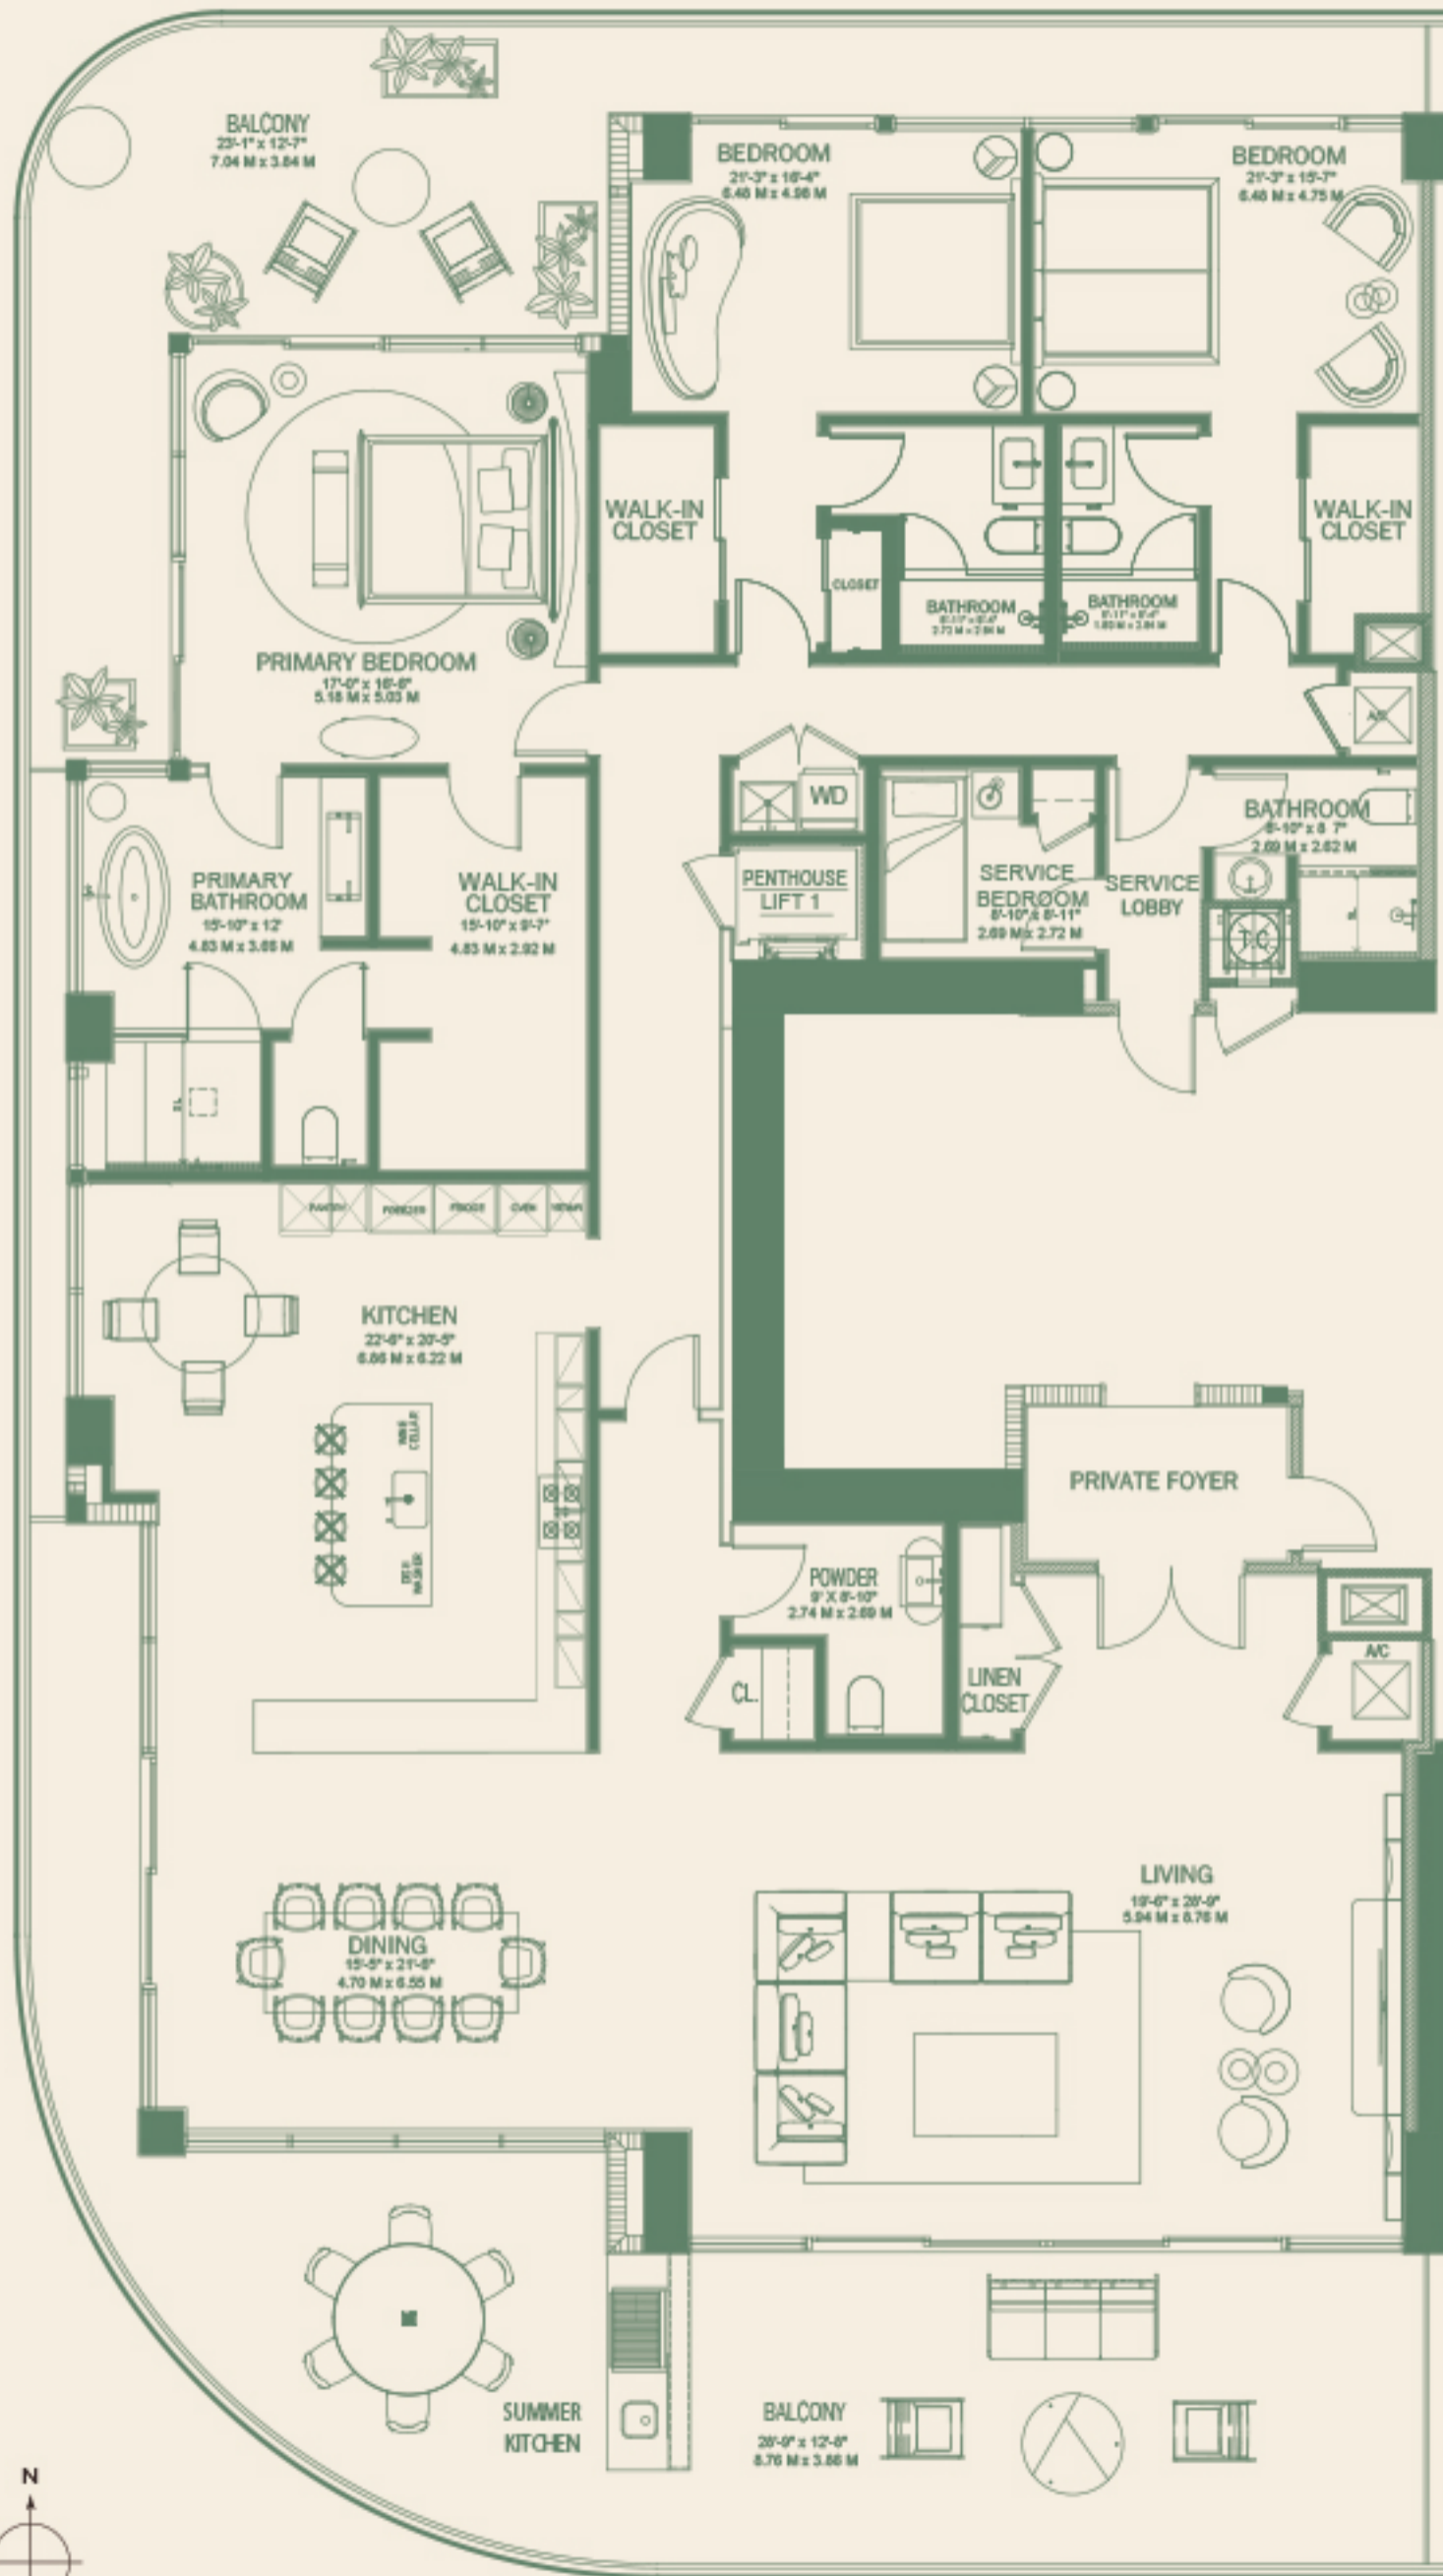

West Residences
FLOORS 5 - 15

4 Bedroom, 4.5 Bathroom
 Interior: 3,494 SQFT | 324 SM
 Terraces: 1,345 SQFT | 125 SM
 Total: 4,839 SQFT | 449 SM

“ This is our idea of interior design: elegant and light, classic yet innovative. ”
 — FENDI CASA

WATERWAY

GOLF COURSE

East Residences FLOORS 5 - 15

3 Bedroom, 4.5 Bathroom
Interior: 3,505 SQFT | 325 SM
Terraces: 1,345 SQFT | 125 SM
Total: 4,850 SQFT | 450 SM

“ This is our idea of interior design: elegant and light, classic yet innovative. ”

— FENDI CASA

**Terra | Penthouse West
FLOOR 16**

3 Bedroom, 4.5 Bathroom
Interior: 3,876 SQFT | 360 SM
Terraces: 1,912 SQFT | 177 SM
Total: 5,788 SQFT | 537 SF

“ This is our idea of interior design: elegant and light, classic yet innovative. ”