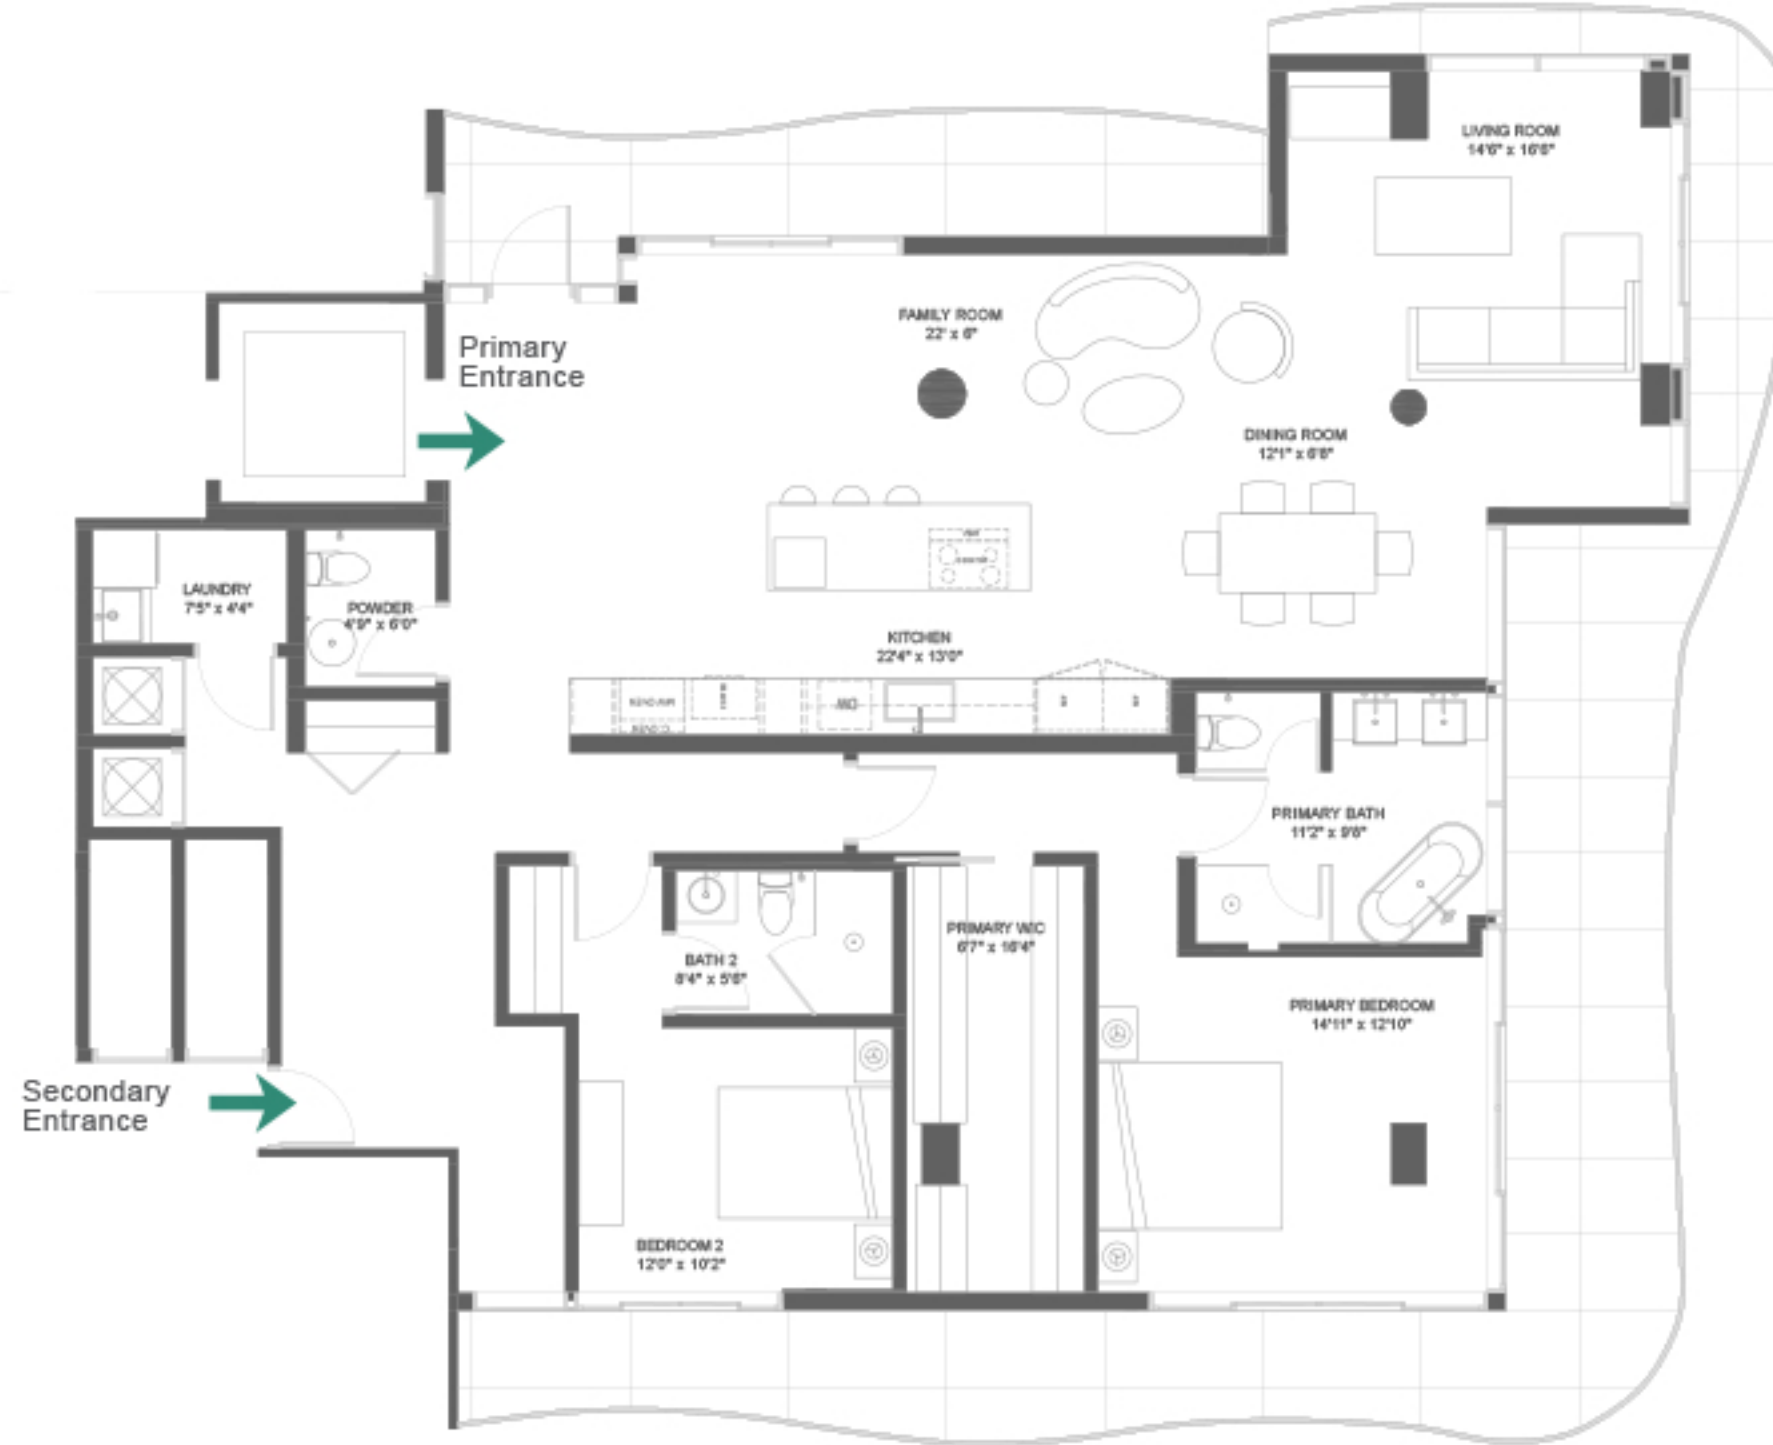

LEVEL 5 | RESIDENCE 502

2 Bedrooms
2 Full Bathrooms + Powder Room

Interior: 2,117 SF

Exterior: 653 SF

TOTAL: 2,770 SF

PROJECT ADDRESS

1125 97th St

Bay Harbor Islands, FL 33154